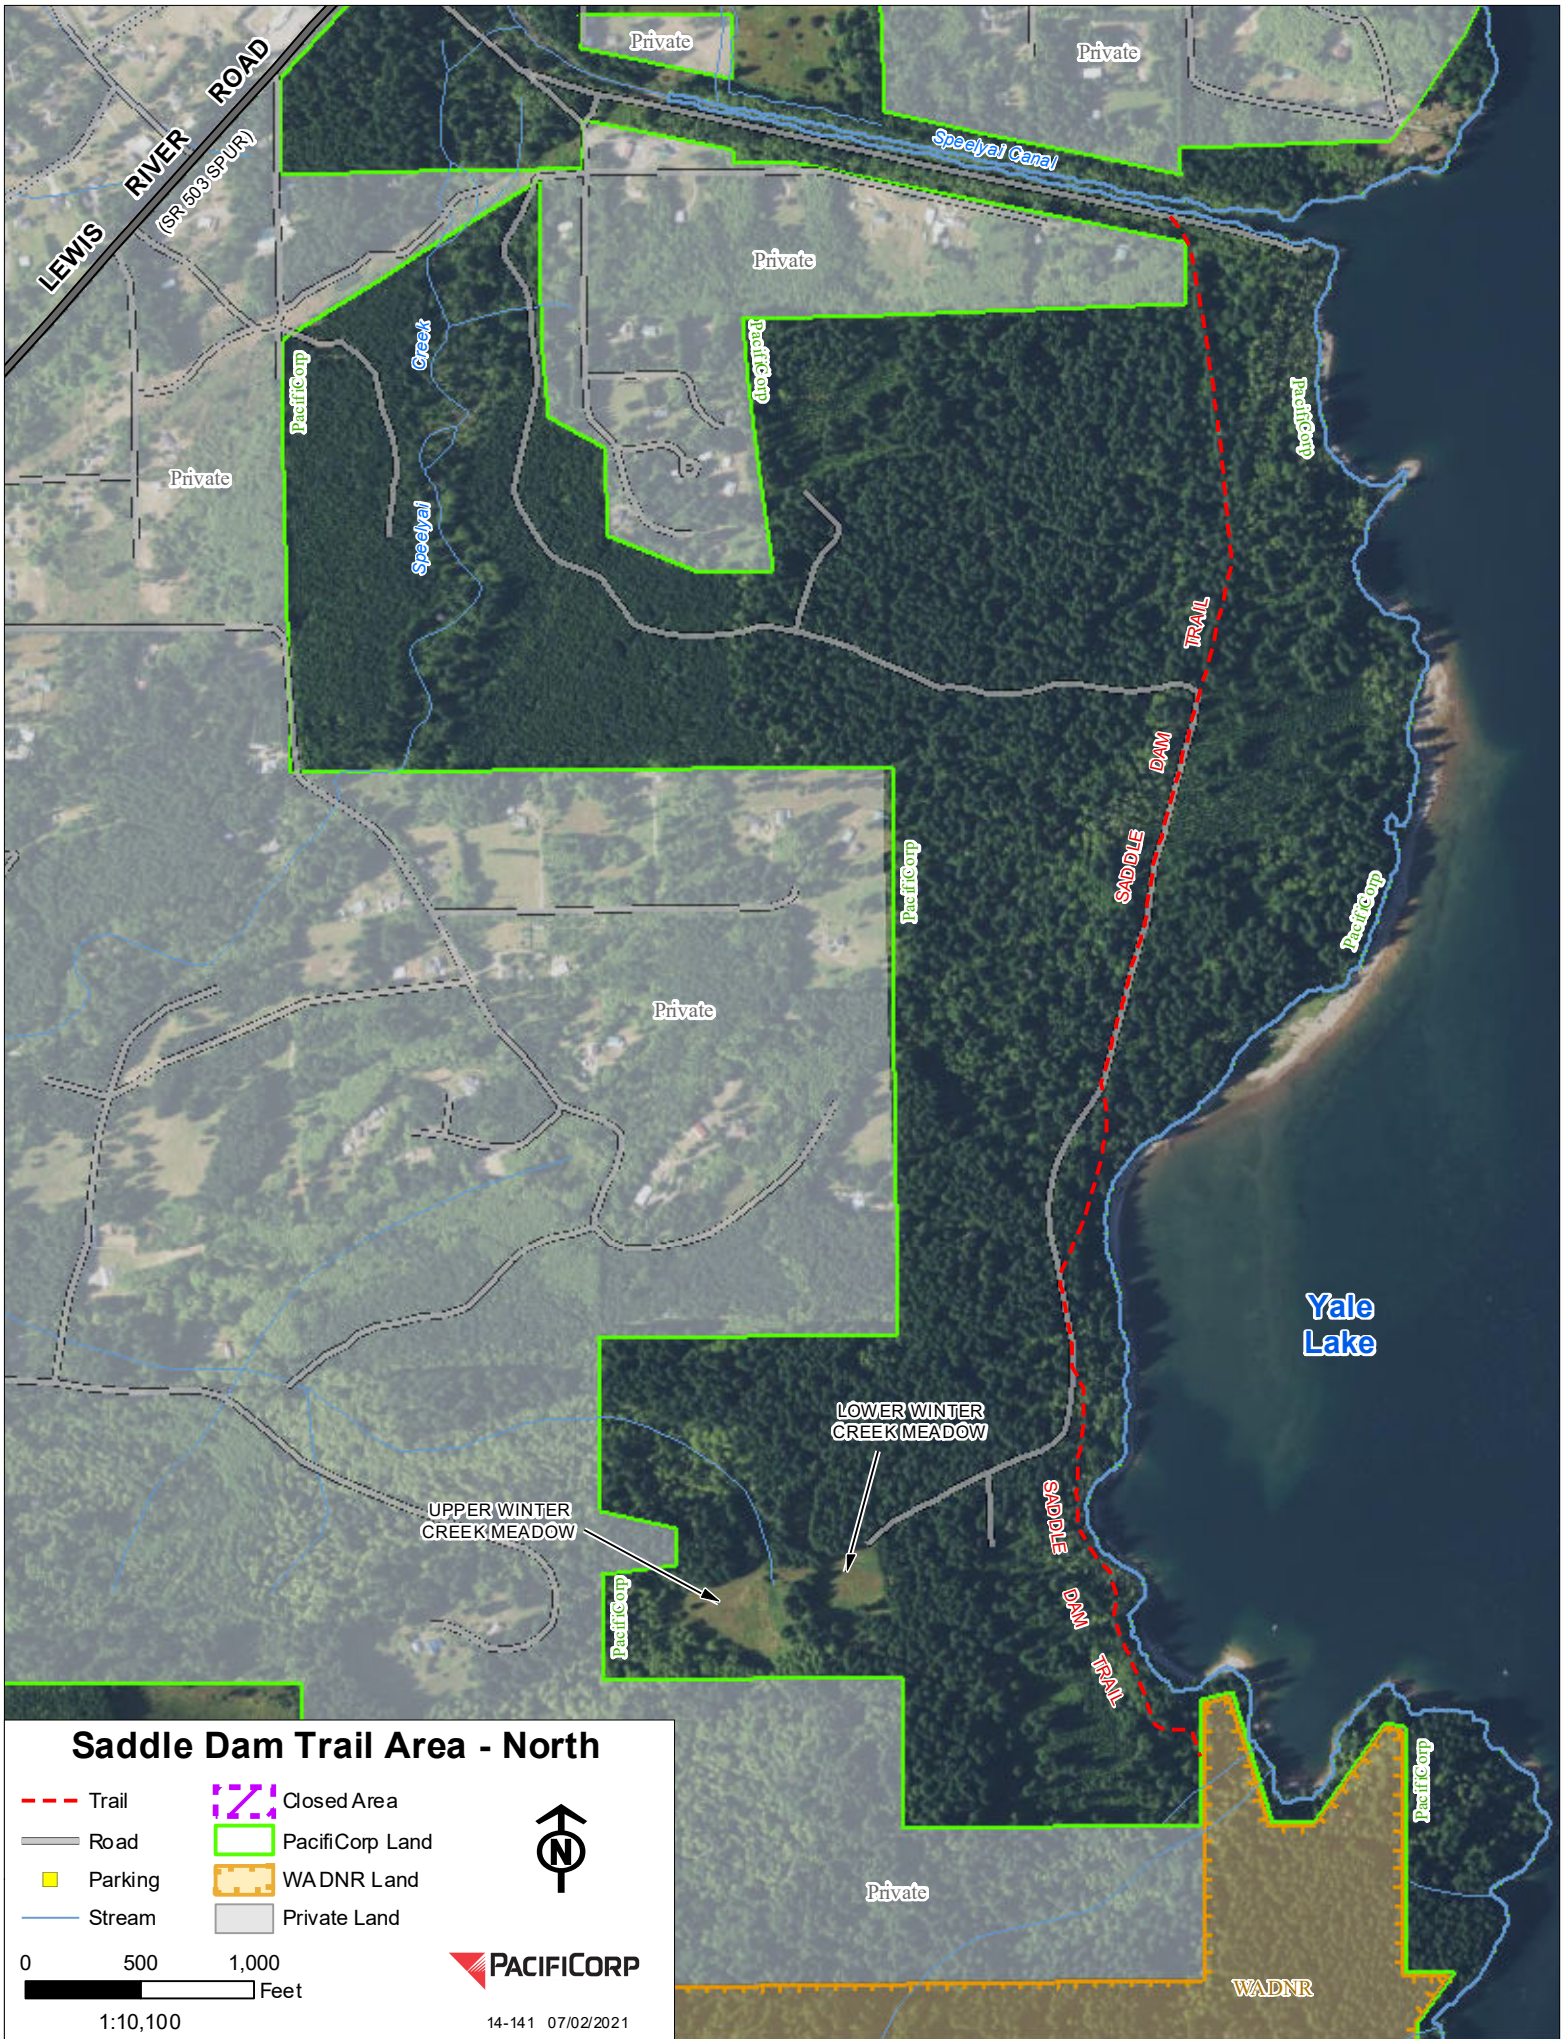

Area closed to public access due to logging activities

SADDLE DAM FARM TRAIL

SADDLE DAM FARM

EQUESTRIAN PARKING AREA

### Saddle Dam Trail Area - South

- - - Trail
- Road
- Parking
- Stream
- Closed Area
- PacifiCorp Land
- WADNR Land
- Private Land

1:10,100

14-141 07/02/2021

**LEWIS RIVER ROAD**  
(SR 503 SPUR)

Private

Private

Spee'yal Canal

Private

PacifiCorp

Spee'yal Creek

PacifiCorp

Private

PacifiCorp

TRAIL