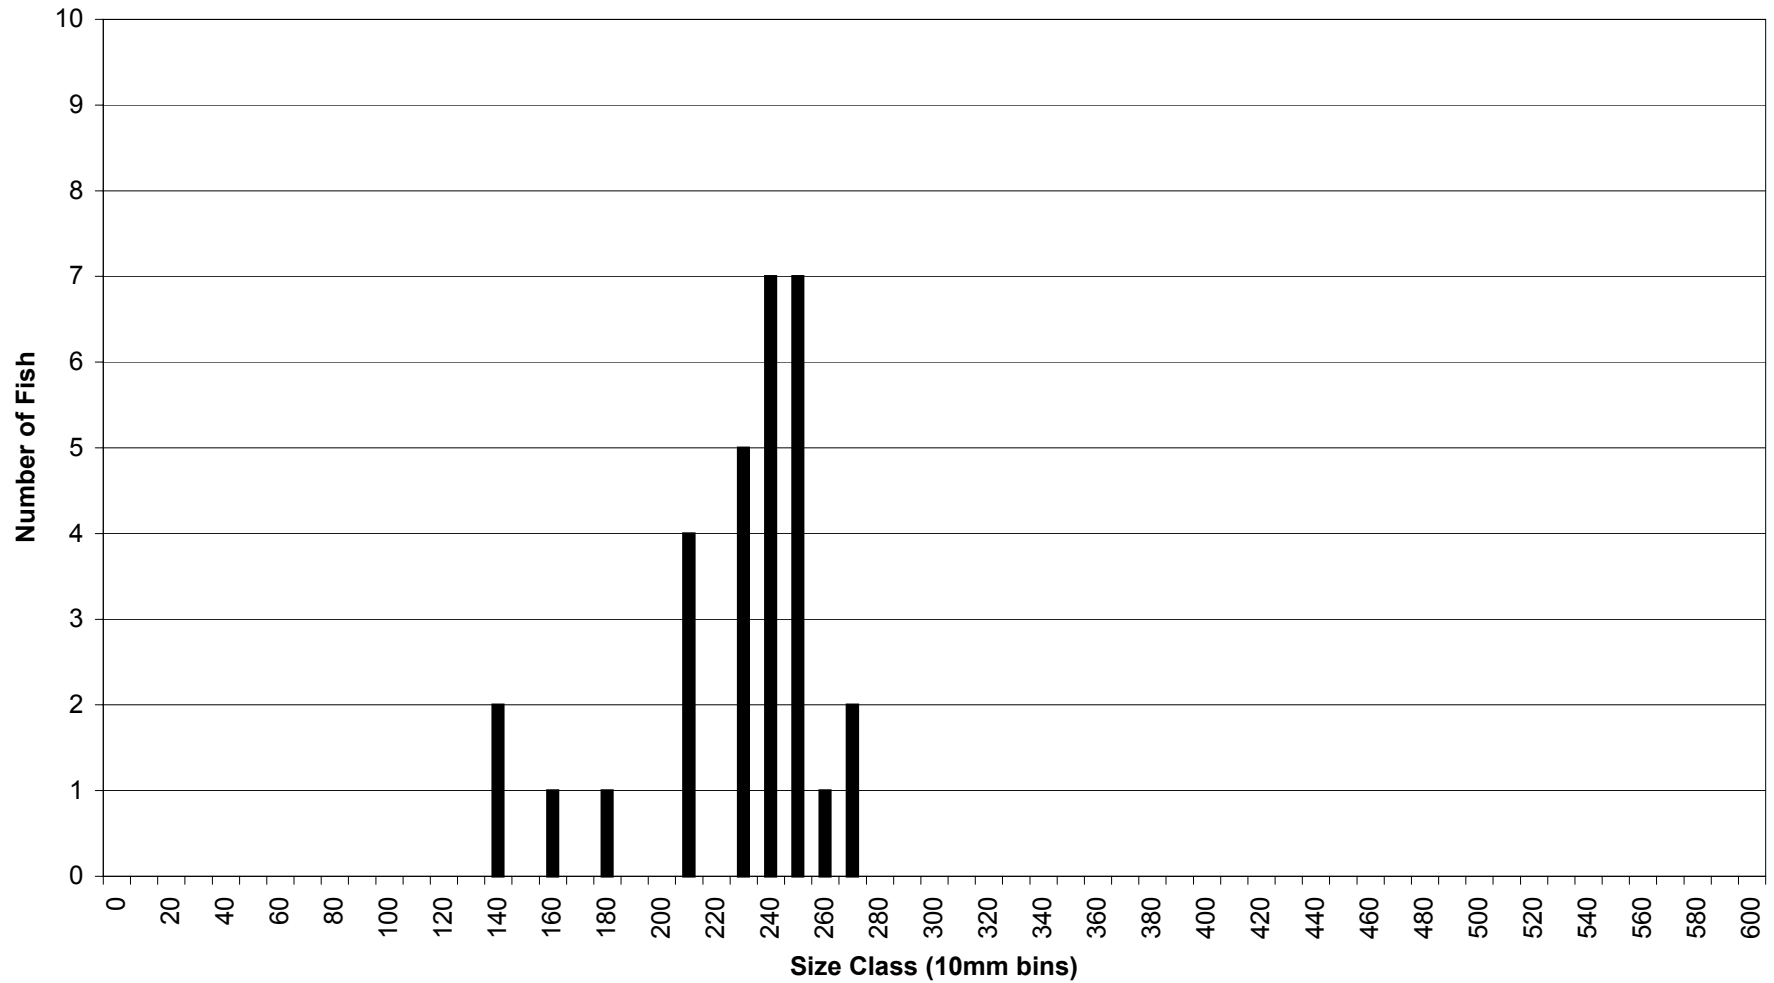

J.C. Boyle Reservoir Fish Lengths

Gear Type: Trammel Net

Species: Redband Trout

J.C. Boyle Reservoir Fish Lengths

Gear Type: Trap Net

Species: Shortnose Sucker

J.C. Boyle Reservoir Fish Lengths

Gear Type: Trap Net