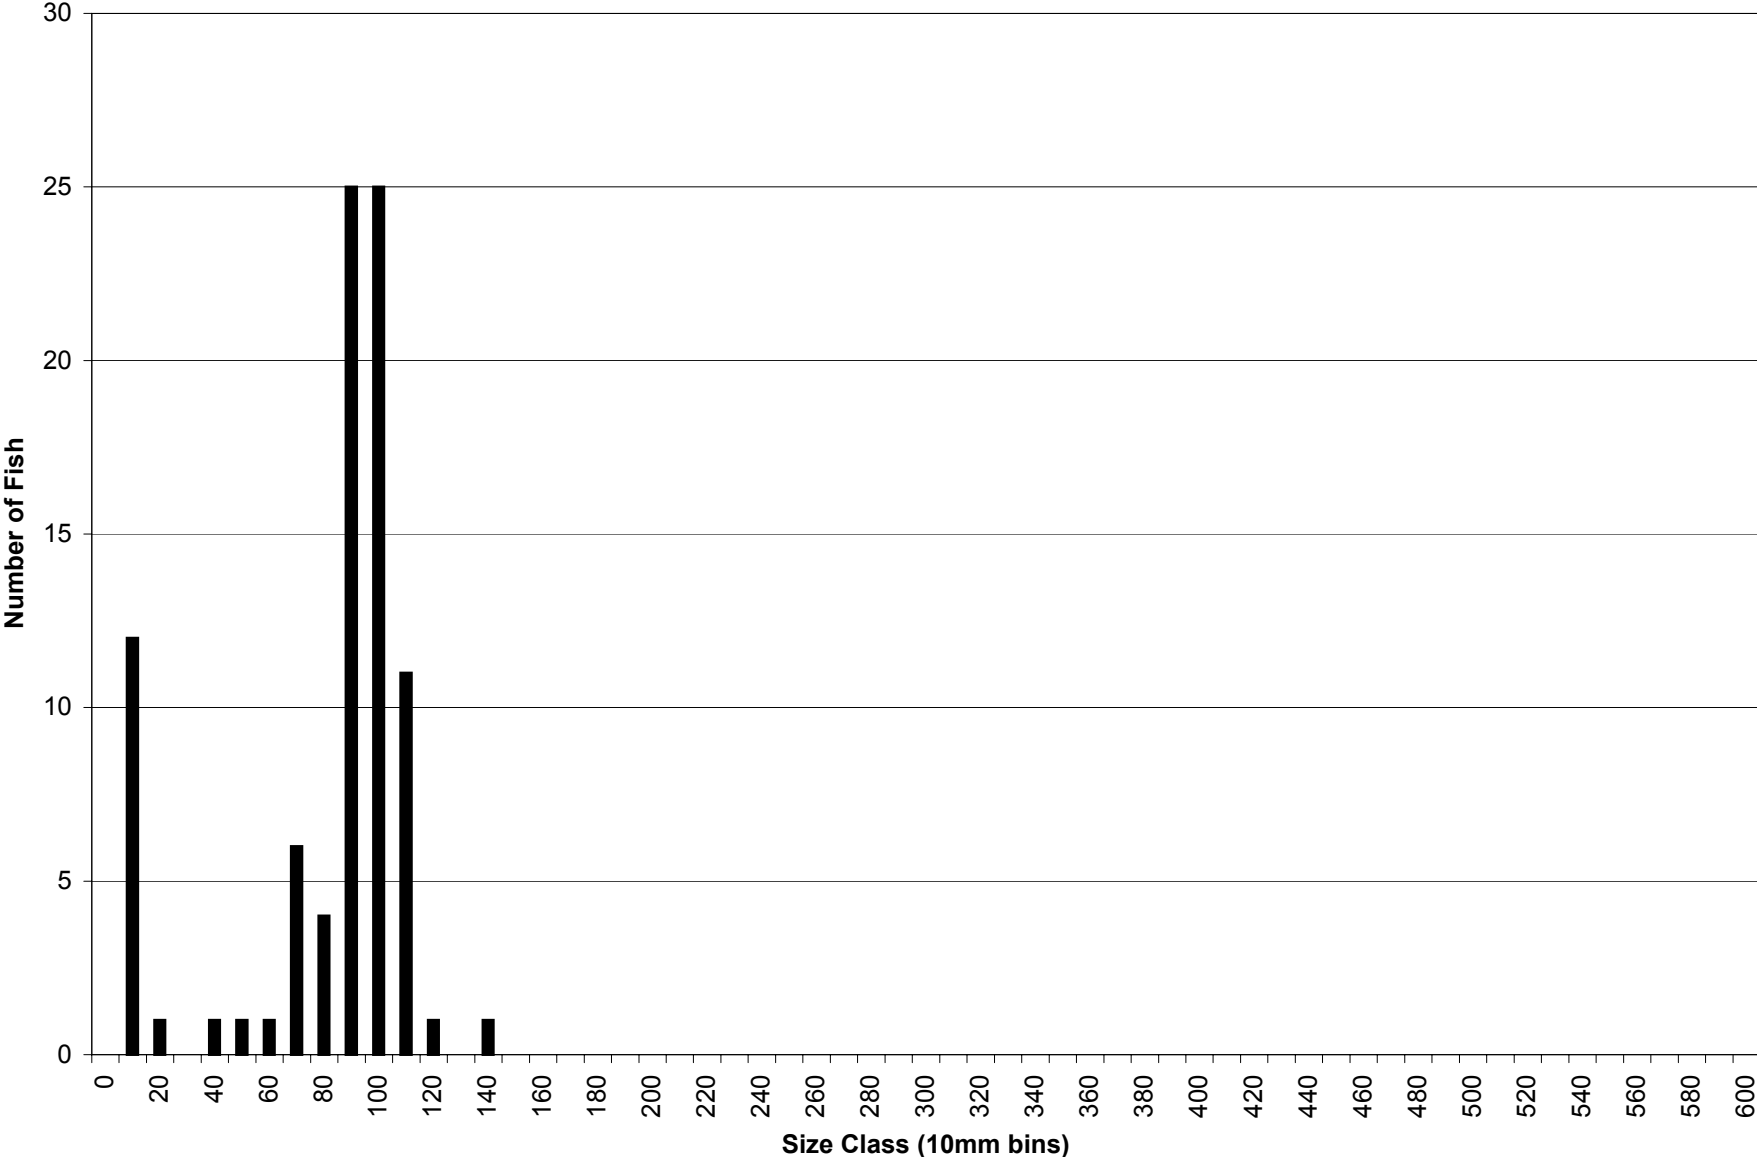

Iron Gate Reservoir Fish Lengths

Gear Type: Seine

Species: Largemouth Bass

Iron Gate Reservoir Fish Lengths

Gear Type: Seine

Species: Pumpkinseed

Iron Gate Reservoir Fish Lengths

Gear Type: Seine