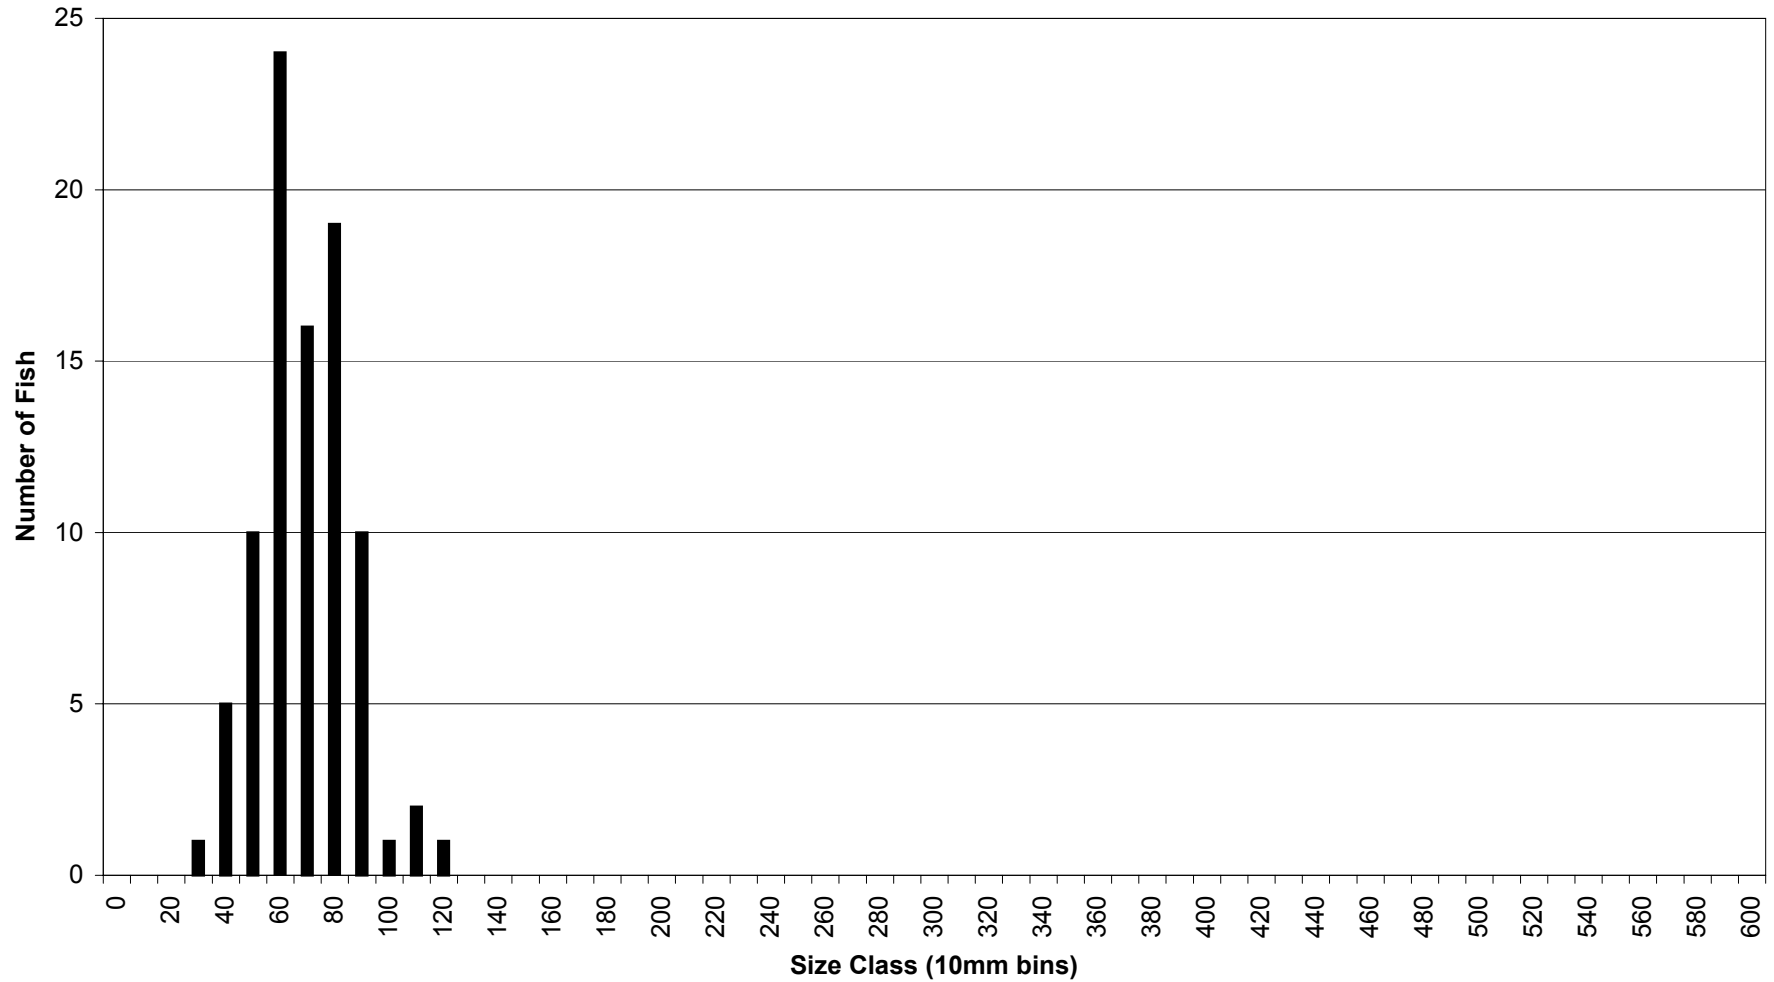

J.C. Boyle Reservoir Fish Lengths

Gear Type: Seine

Species: Pumpkinseed