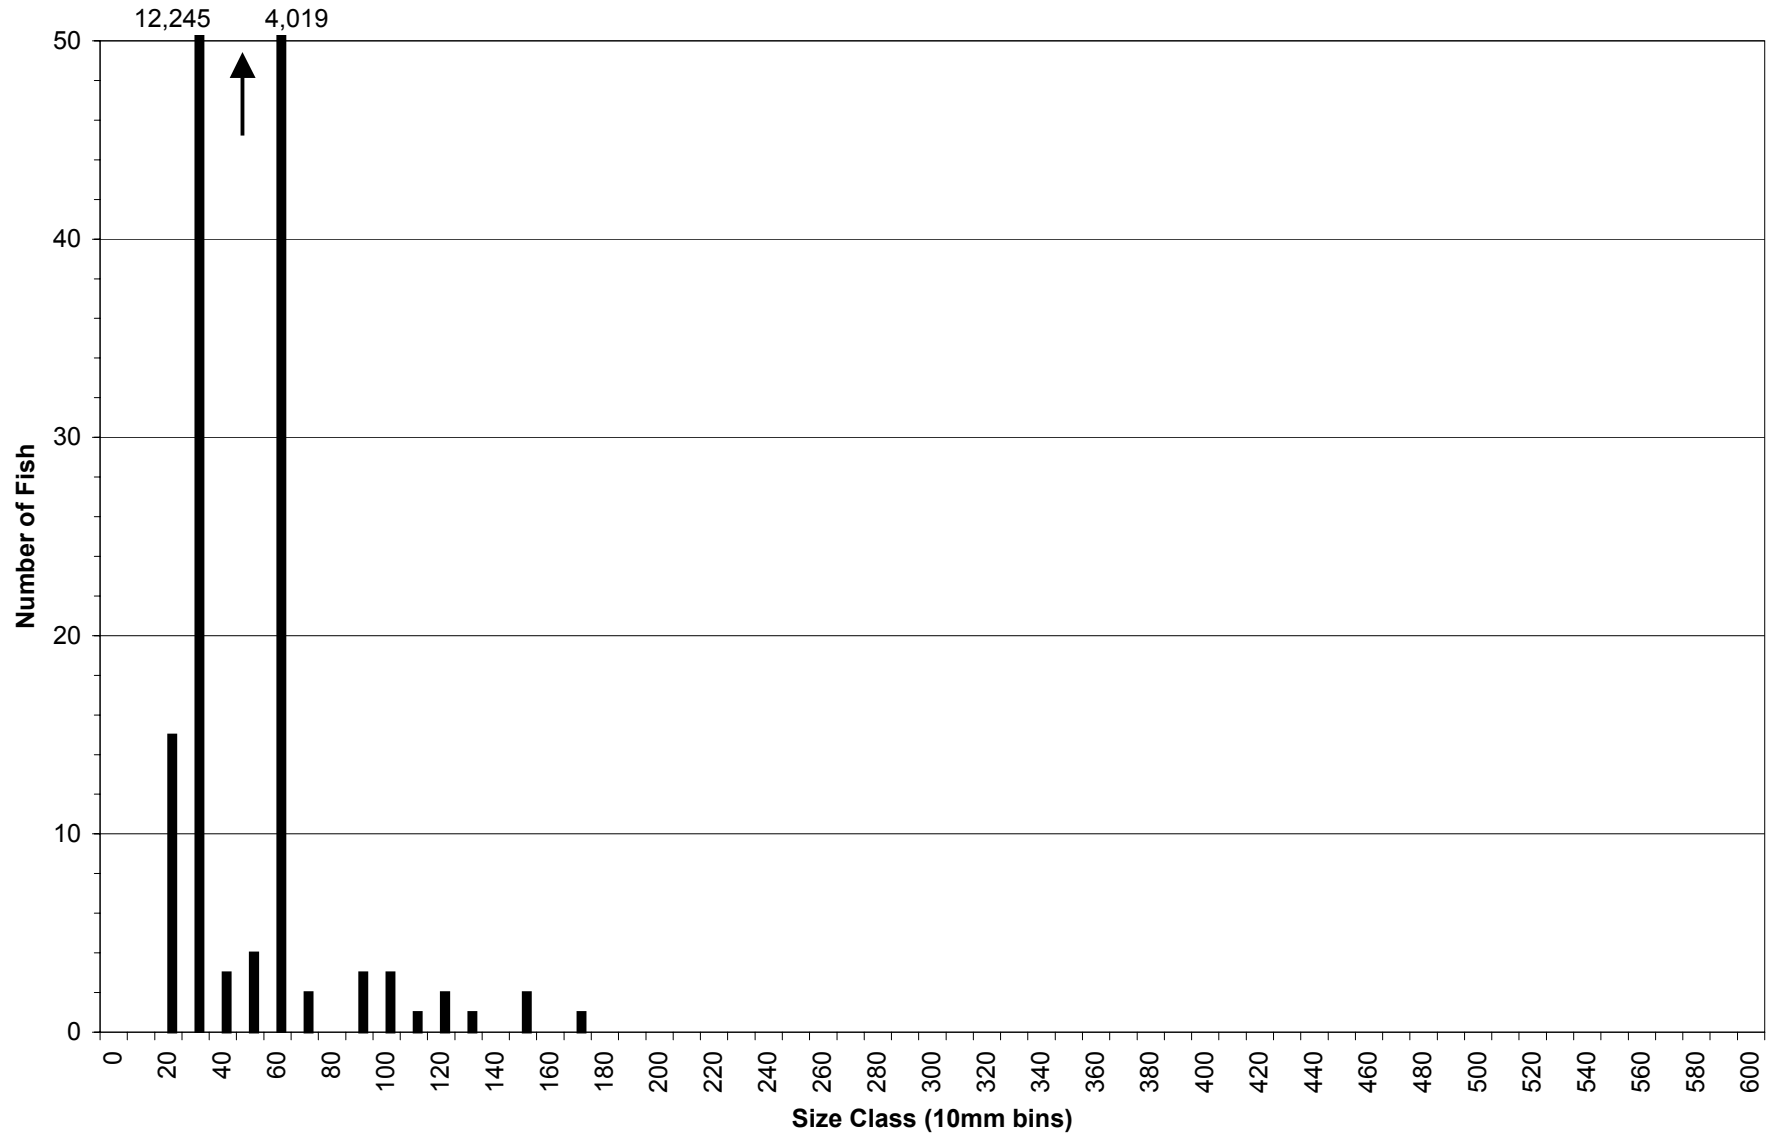

Copco Reservoir: Fish Length Frequency Data

Gear Type: Seine

Species: Yellow Perch