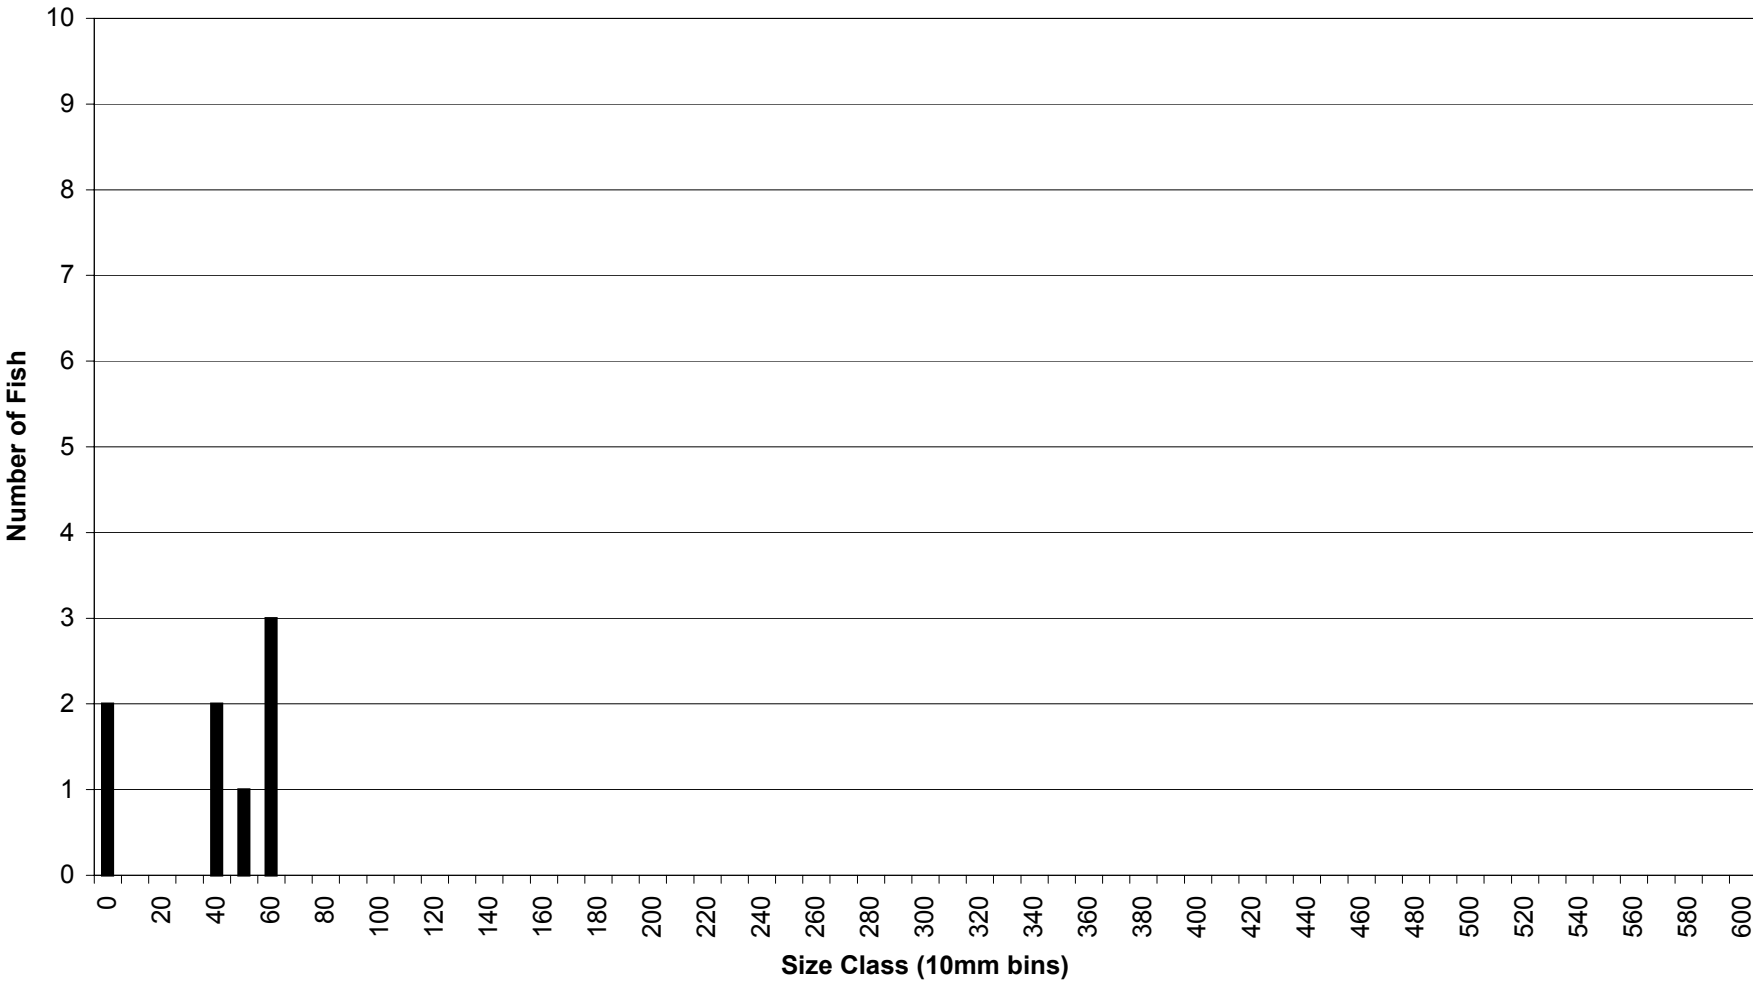

Copco Reservoir Fish Lengths

Gear Type: Trawl

Species: Pumpkinseed