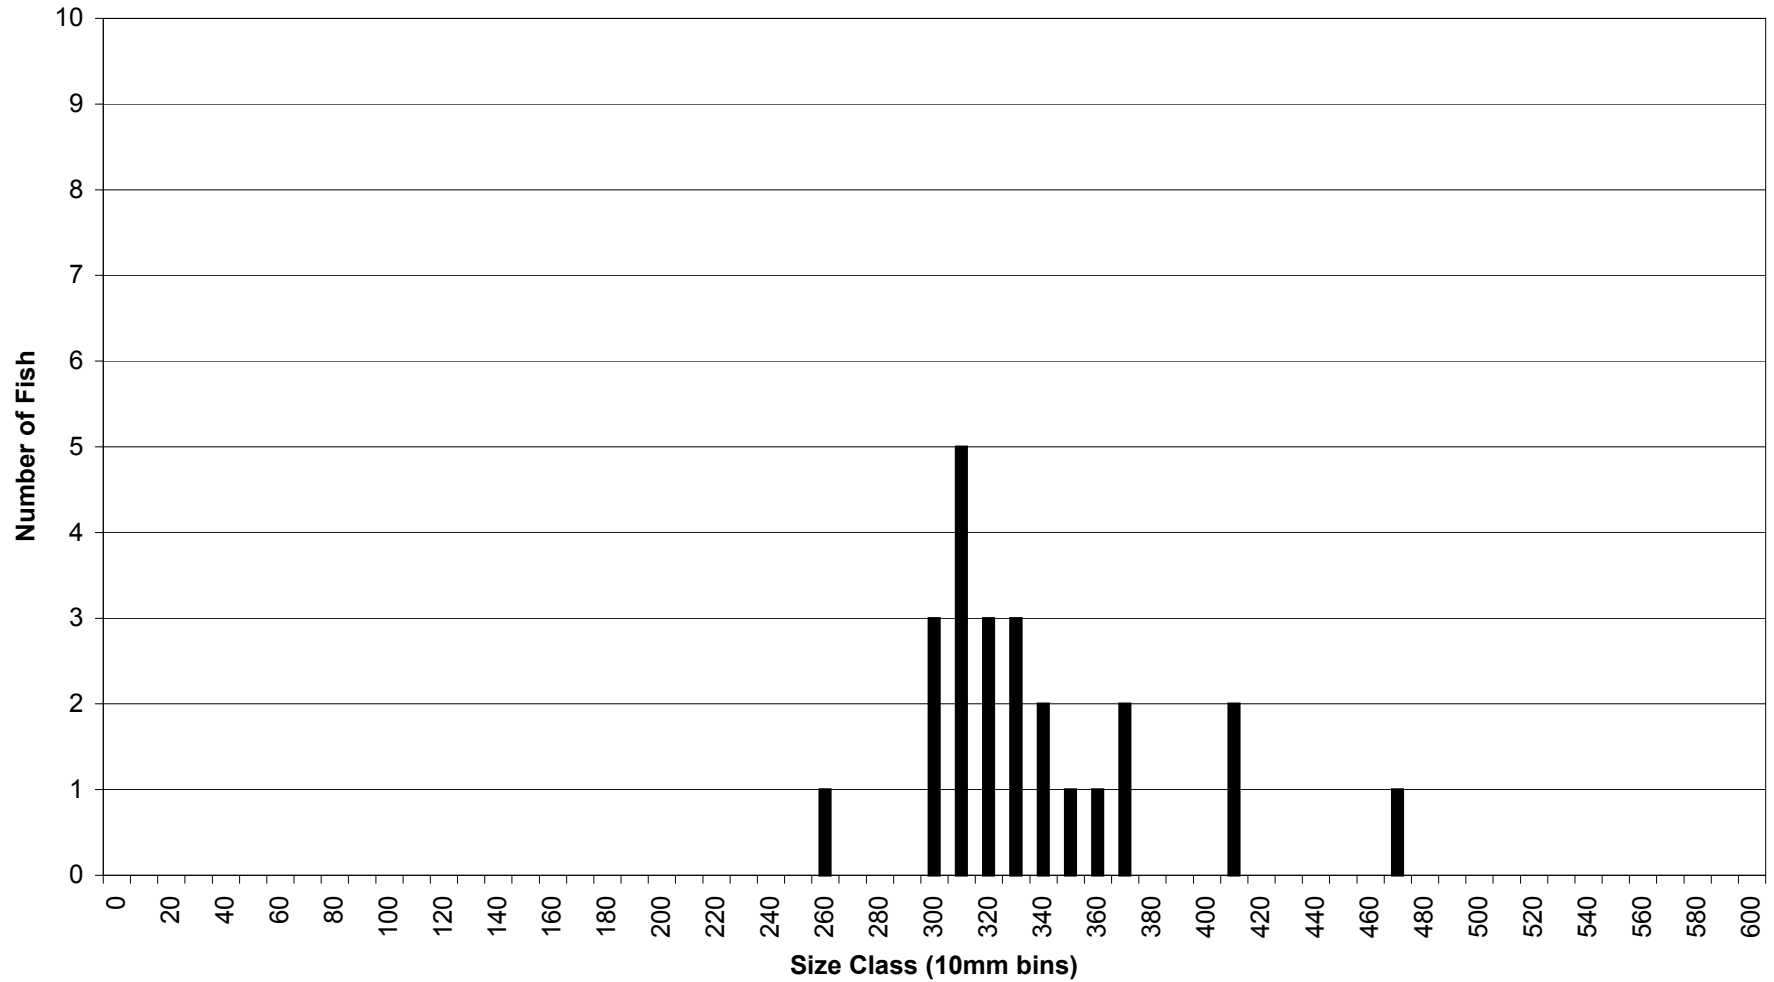

J.C. Boyle Reservoir Fish Lengths

Gear Type: Trammel Net

Species: Redband Trout