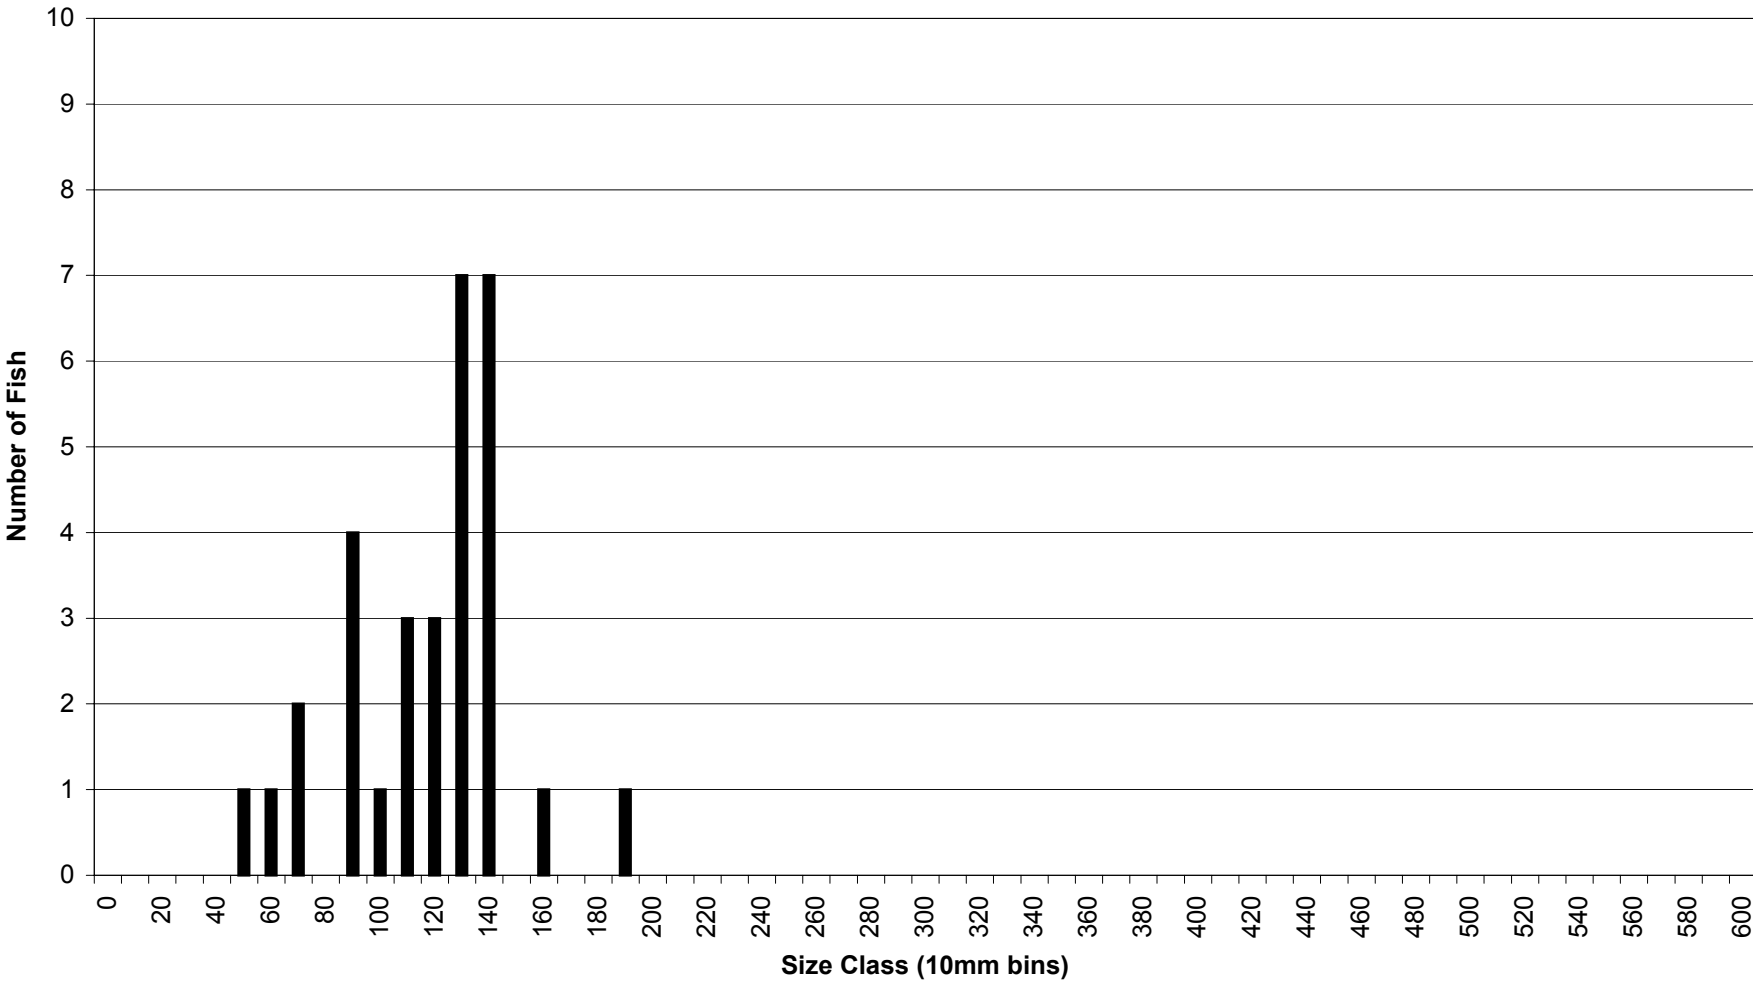

Copco Reservoir Fish Lengths

Gear Type: Trap Net

Species: Tui Chub

Copco Reservoir Fish Lengths

Gear Type: Trap Net

Species: Pumpkinseed

Copco Reservoir Fish Lengths

Gear Type: Trap Net