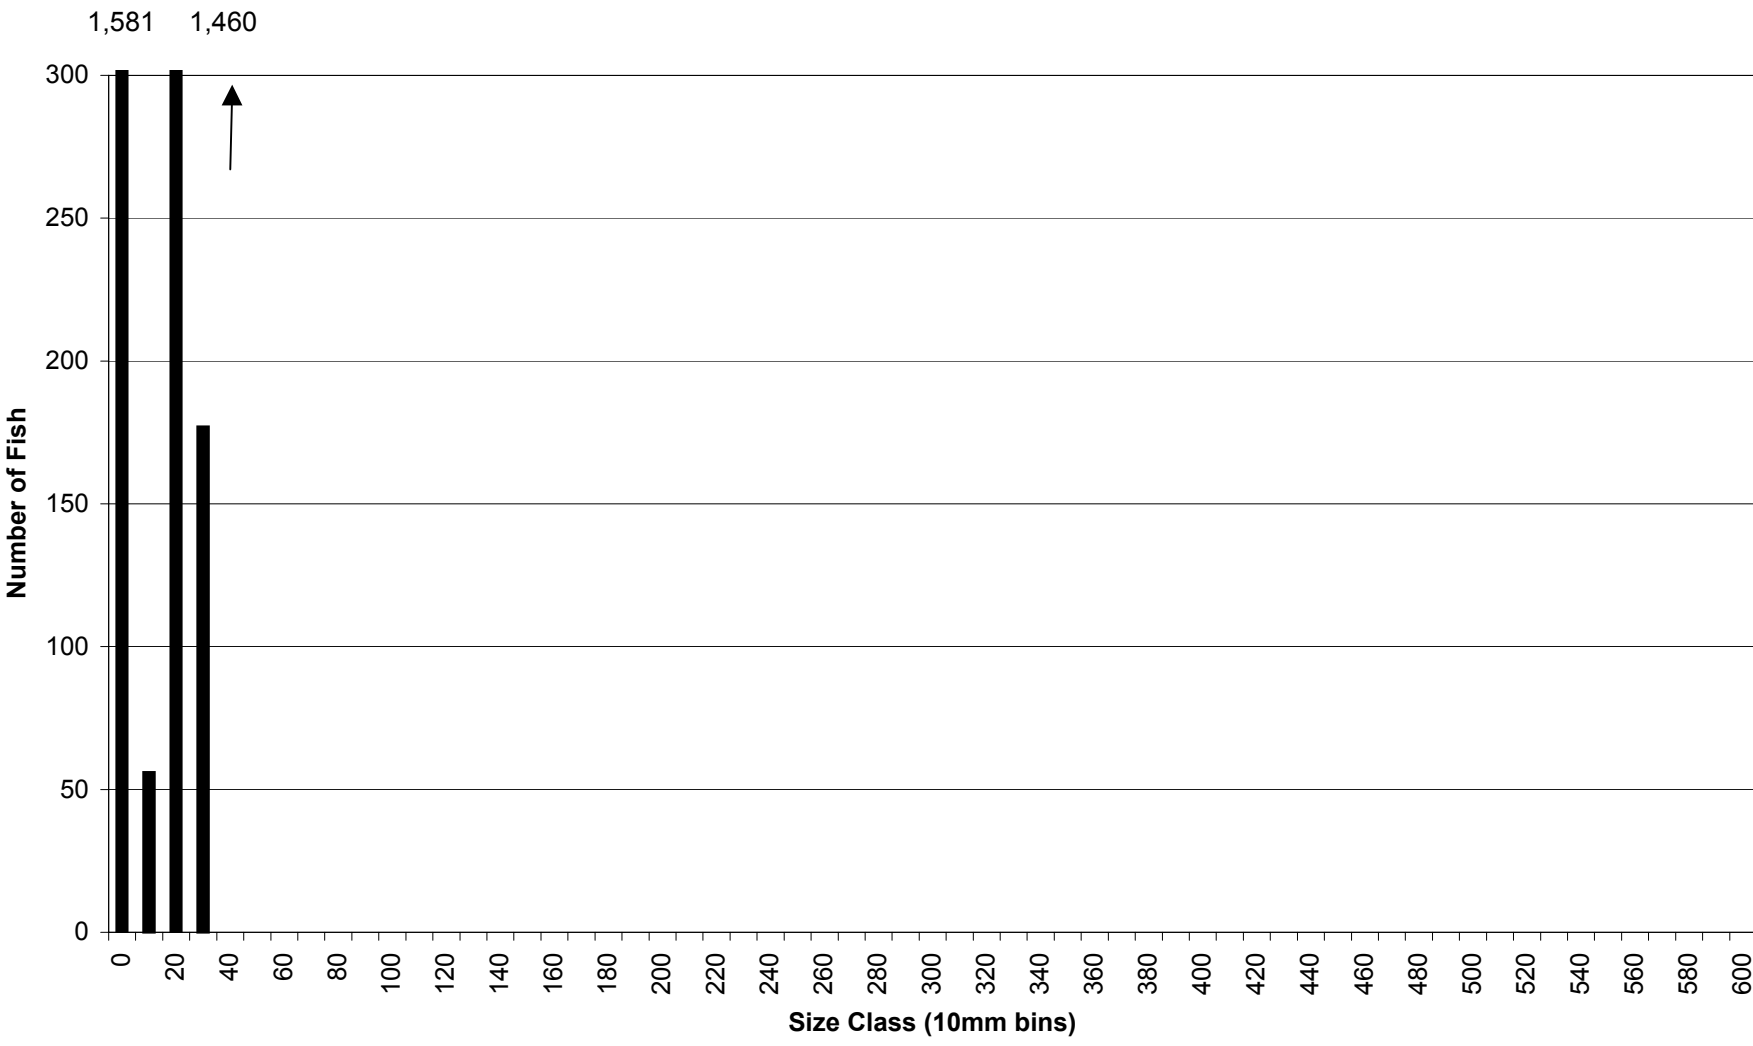

Species: Yellow Perch

Copco Reservoir Fish Lengths

Gear Type: Trawl

Species: Pumpkinseed

Copco Reservoir Fish Lengths

Gear Type: Trawl

Species: Yellow Perch

Copco Reservoir Fish Lengths
Gear Type: Combined (seine, trammel, trap, and trawl)
Species: Shortnose Sucker