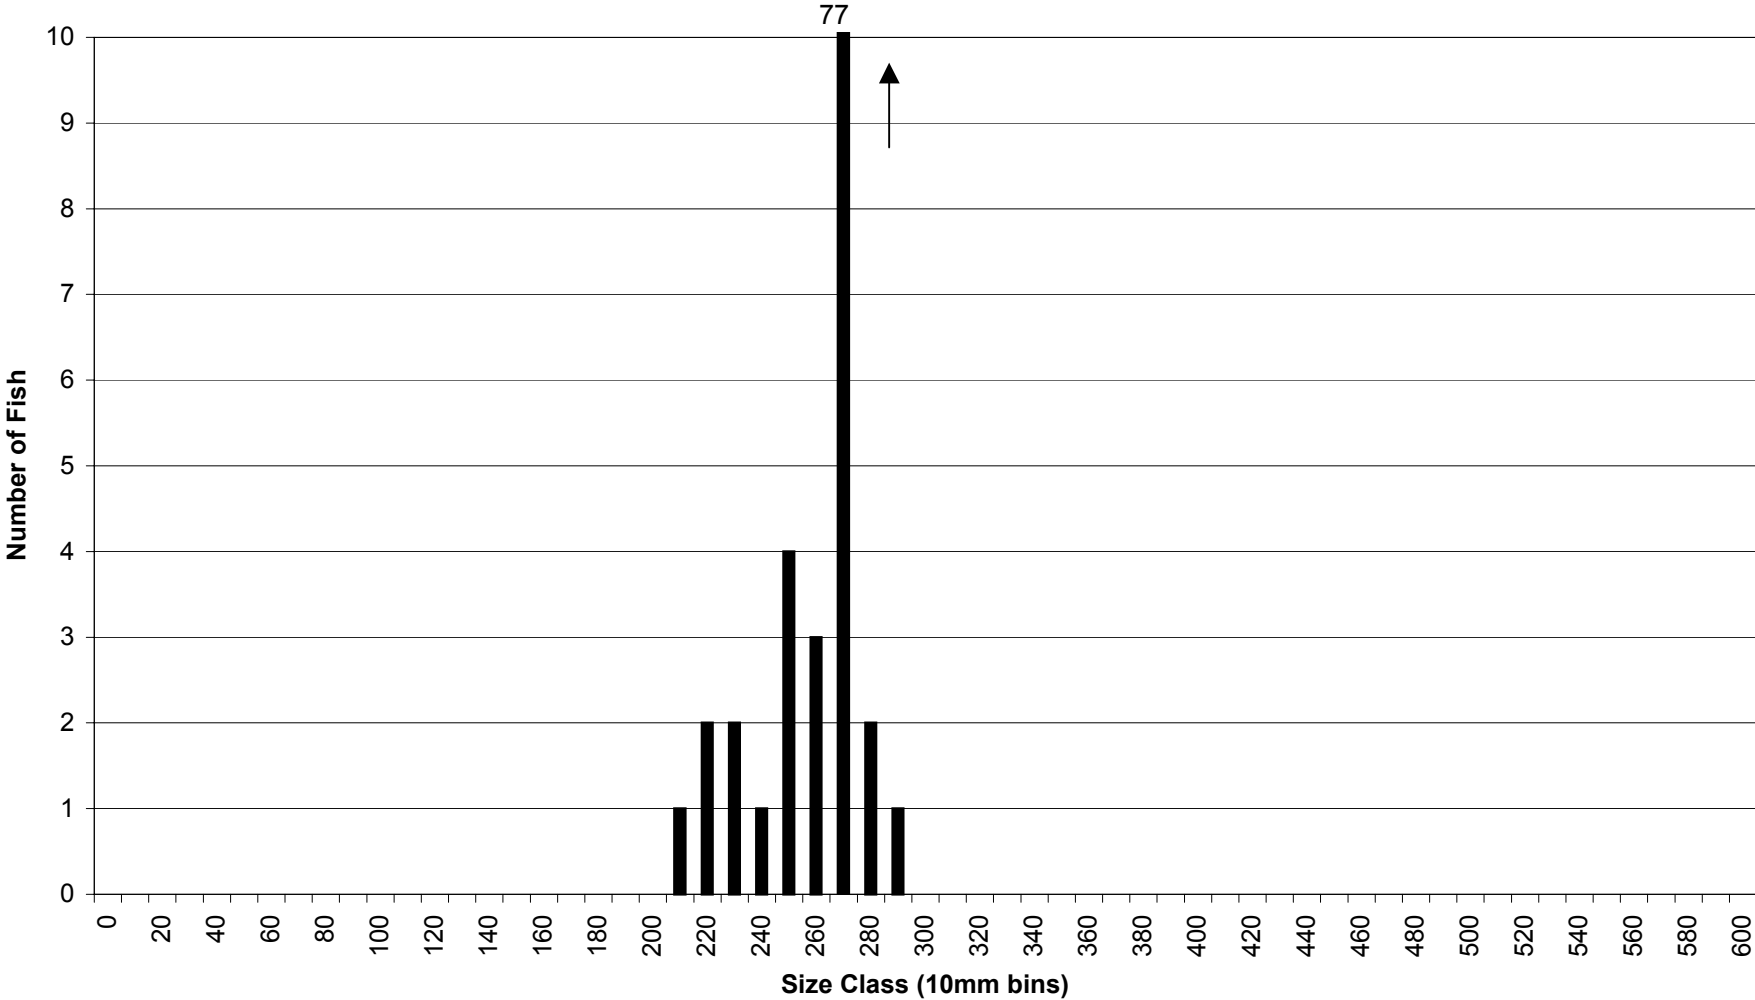

Copco Reservoir Fish Lengths
Gear Type: Combined (seine, trammel, trap, and trawl)
Species: Tui Chub