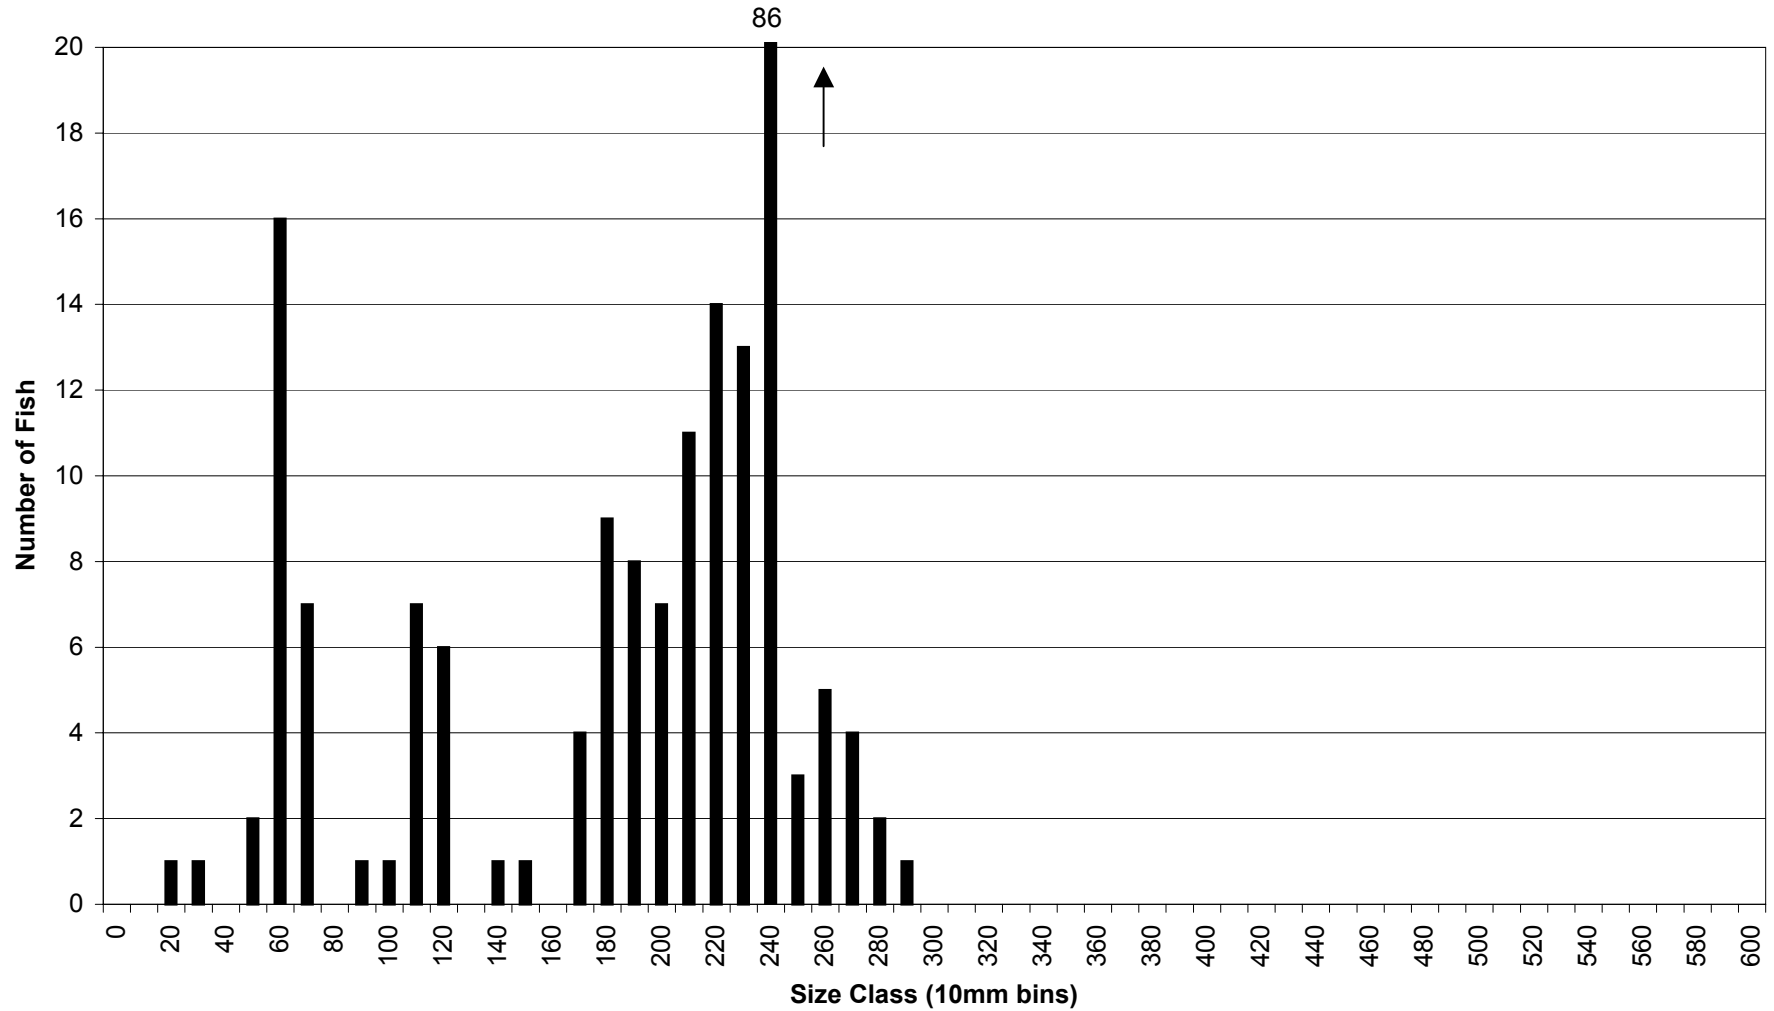

Gear Type: Trap Net

Species: Yellow Perch

J.C. Bolye Reservoir Fish Lengths
Gear Type: Combined (seine, trammel, trap, and trawl)
Species: Shortnose Sucker

J.C. Bolye Reservoir Fish Lengths
Gear Type: Combined (seine, trammel, trap, and trawl)
Species: Tui Chub