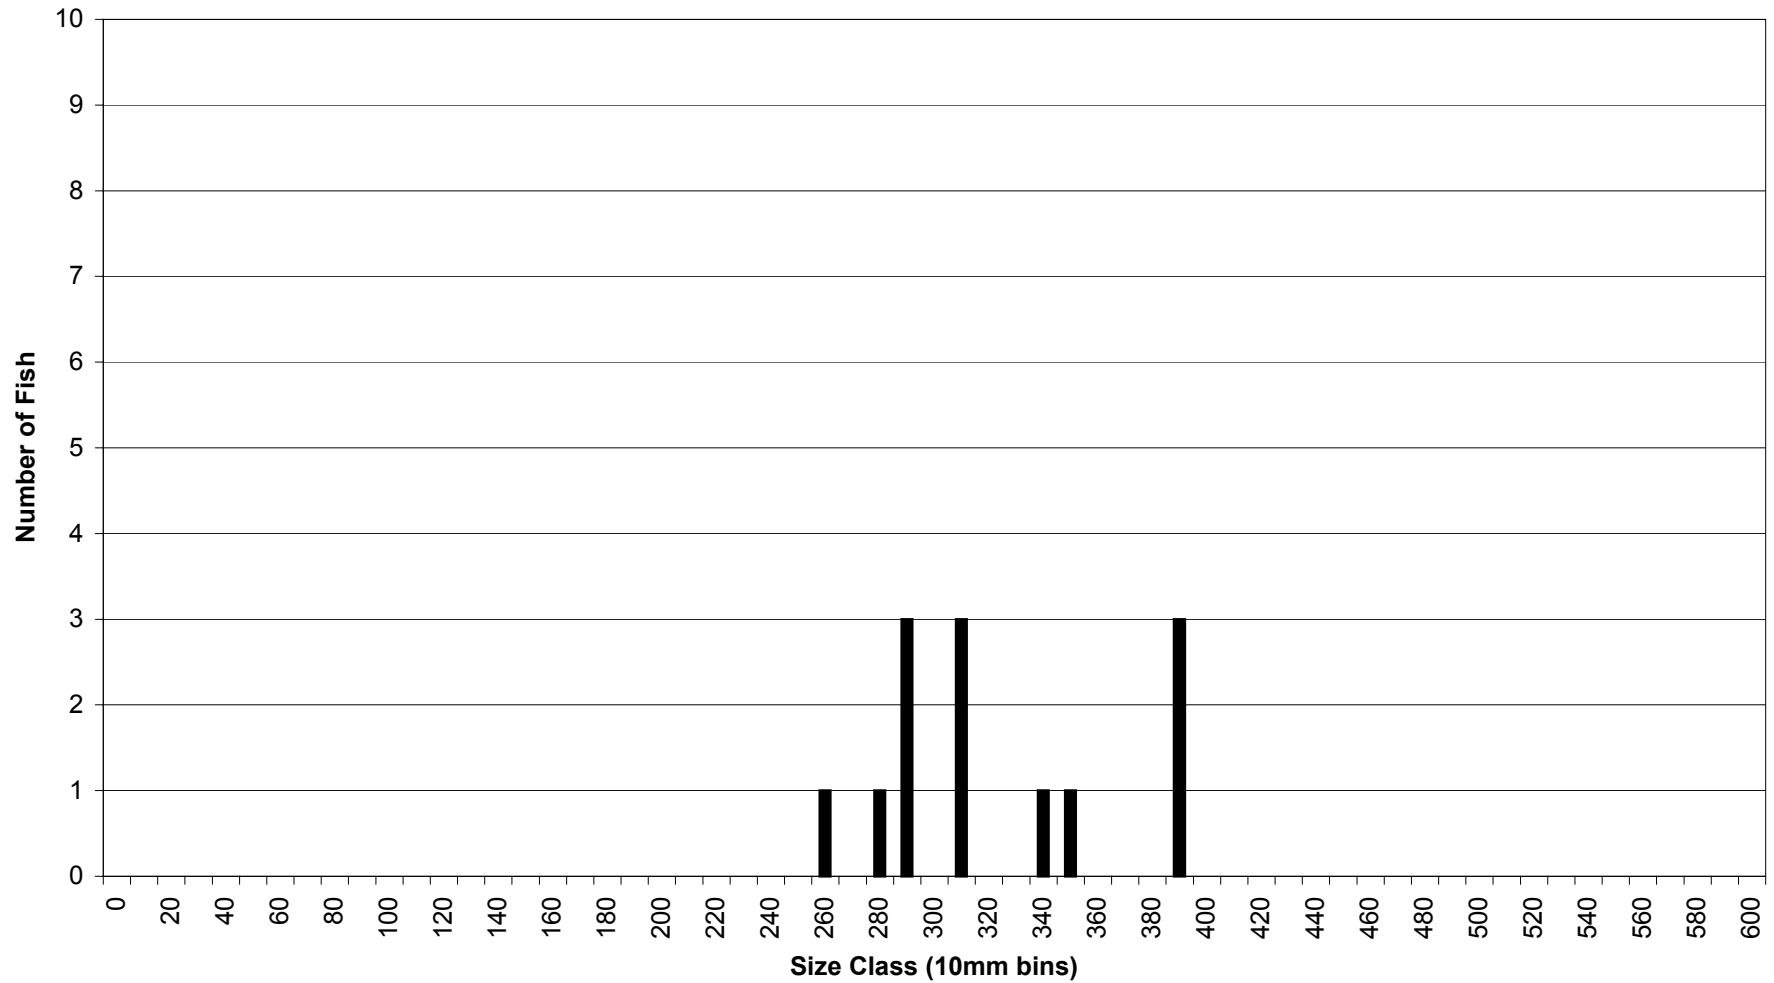

Gear Type: Seine

Species: Pumpkinseed

J.C. Boyle Reservoir Fish Lengths

Gear Type: Trammel Net

Species: Shortnose Sucker

J.C. Boyle Reservoir Fish Lengths

Gear Type: Trammel Net

Species: Tui Chub