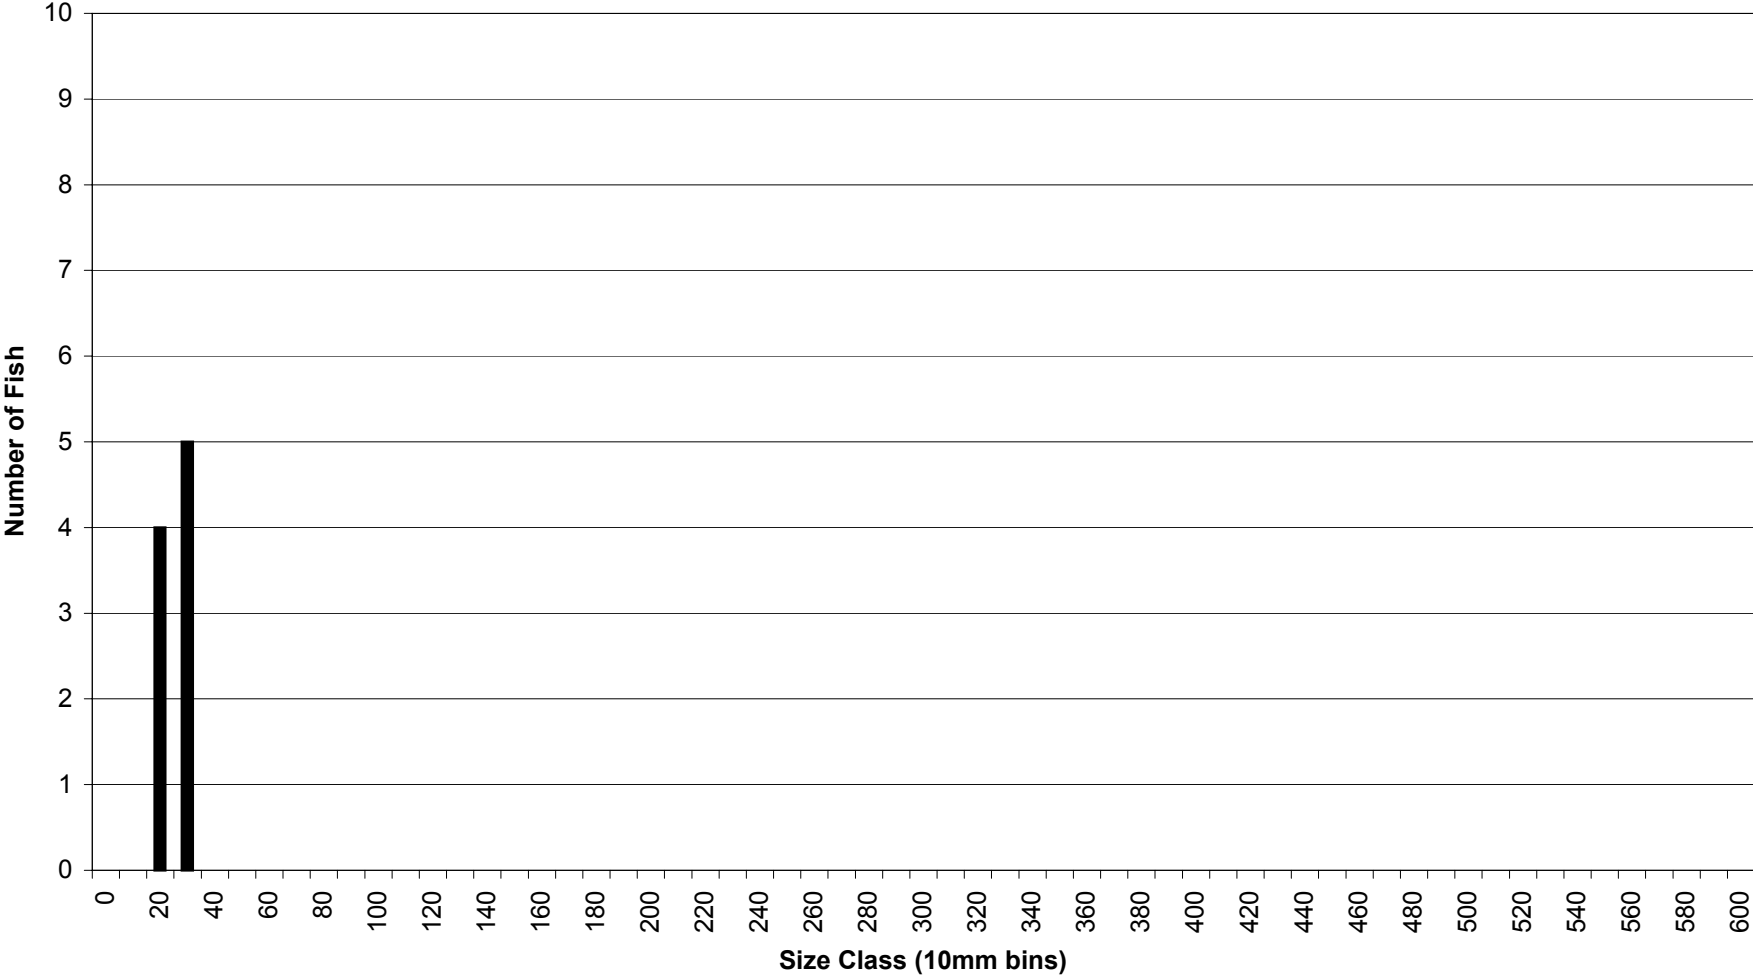

Iron Gate Reservoir Fish Lengths

Gear Type: Trap Net

Species: Yellow Perch

Iron Gate Reservoir Fish Lengths

Gear Type: Trawl

Species: Largemouth Bass

Iron Gate Reservoir Fish Lengths

Gear Type: Trawl