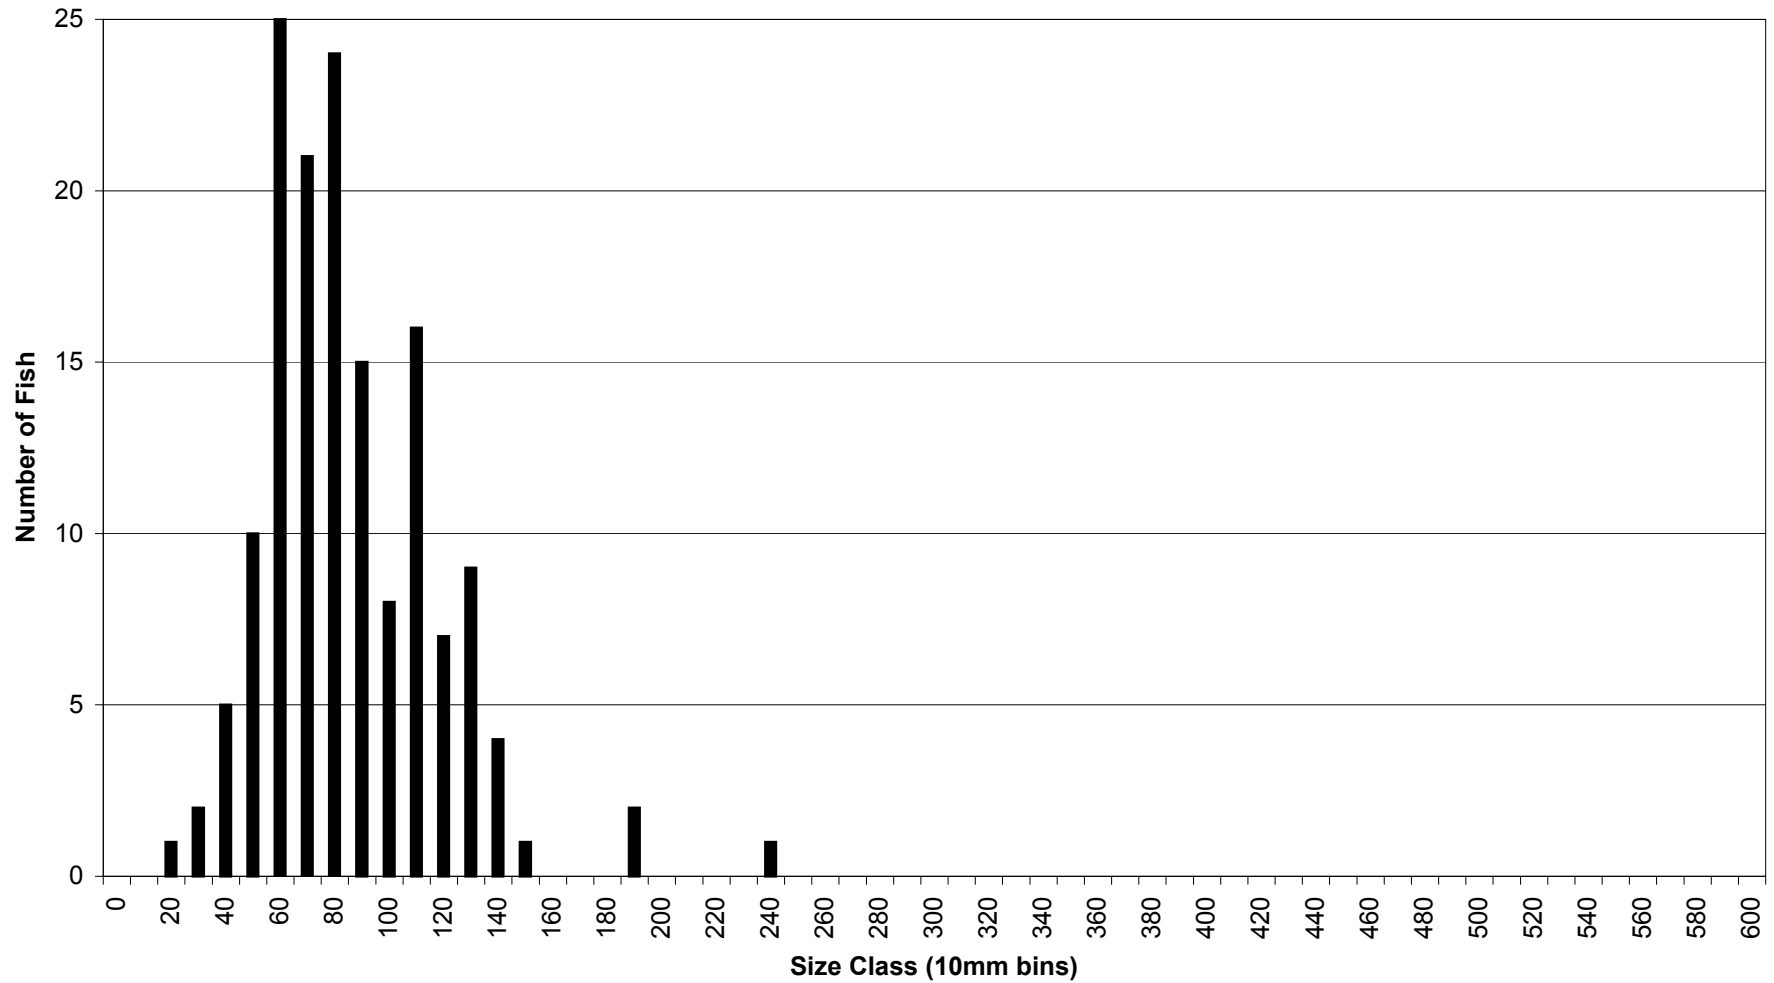

J.C. Bolye Reservoir Fish Lengths
Gear Type: Combined (seine, trammel, trap, and trawl)
Species: Pumpkinseed