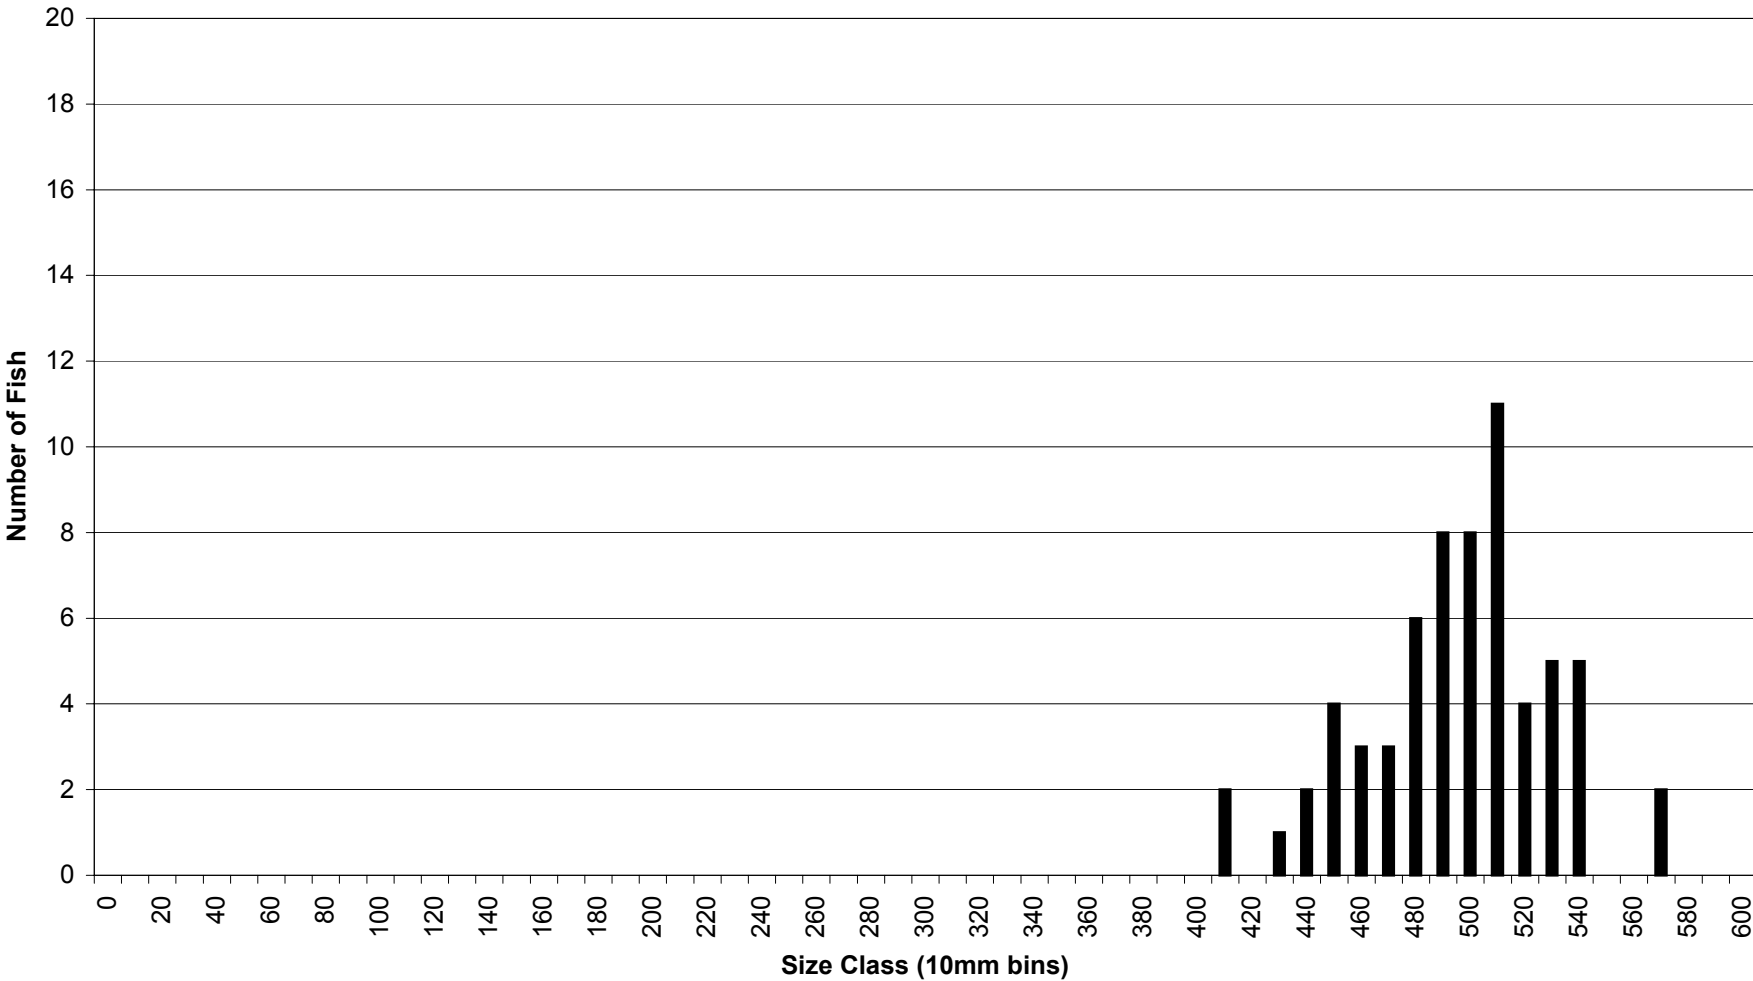

Gear Type: Seine

Species: Yellow Perch

Copco Reservoir Fish Lengths

Gear Type: Trammel Net

Species: Shortnose Sucker

Copco Reservoir Fish Lengths

Gear Type: Trammel Net

Species: Tui Chub