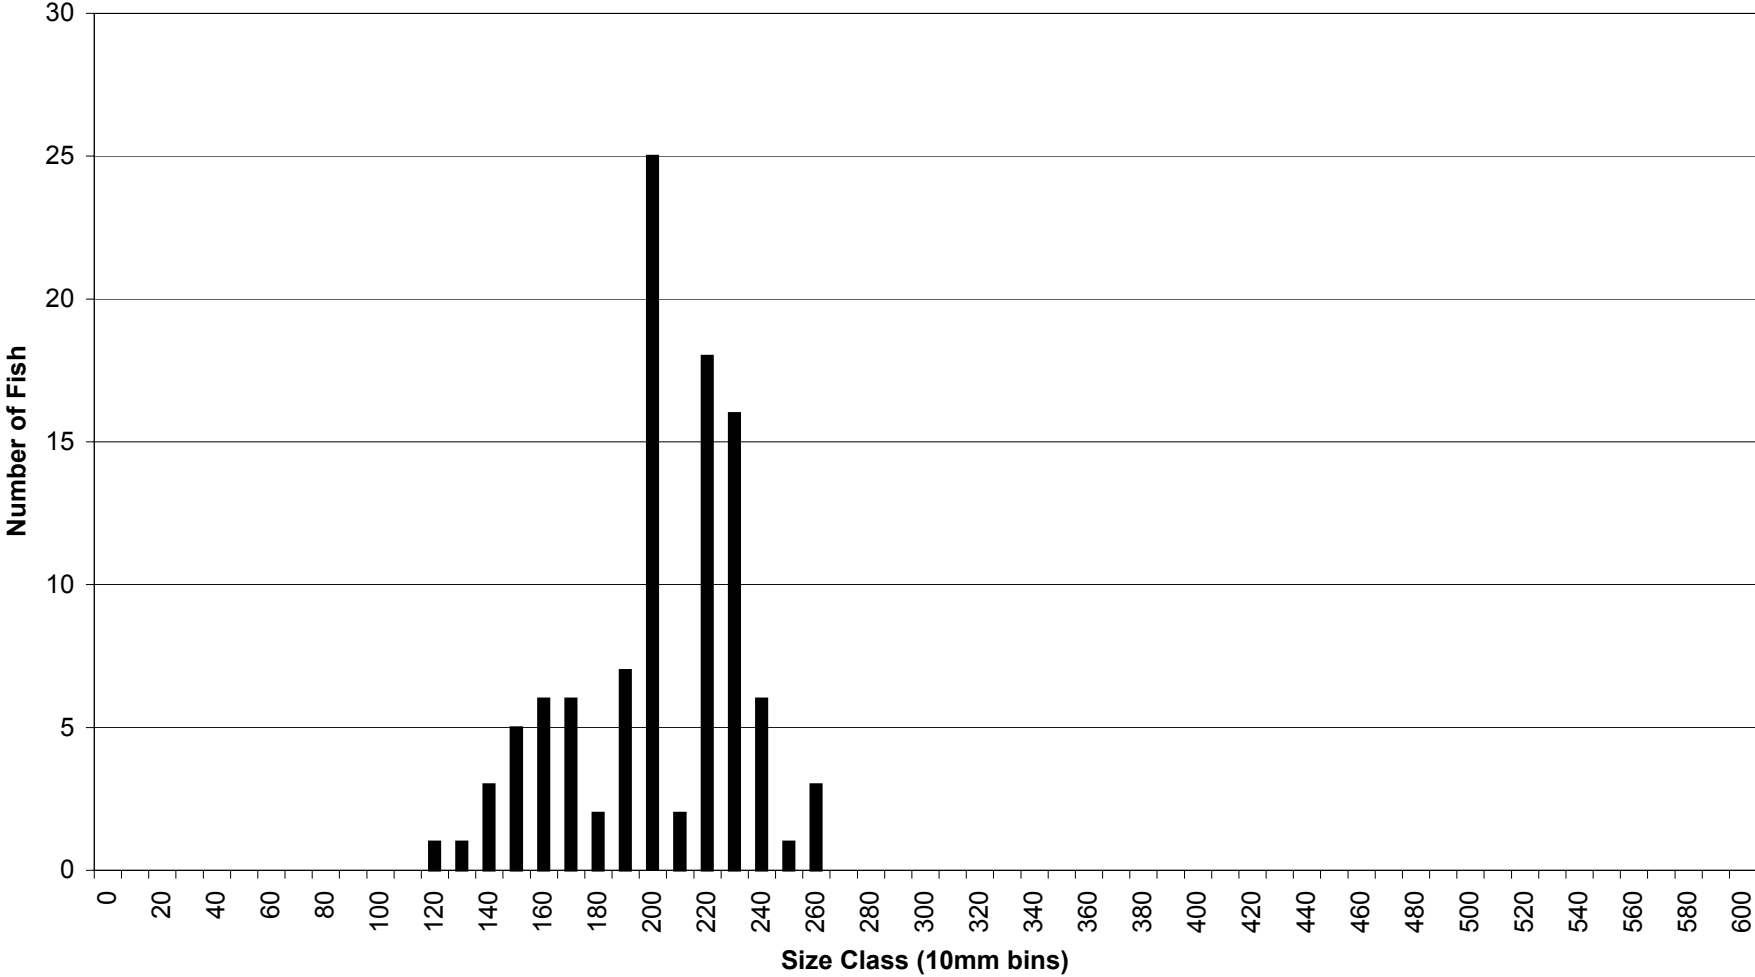

Gear Type: Trammel Net

Species: Pumpkinseed

Iron Gate Reservoir Fish Lengths

Gear Type: Trammel Net

Species: Yellow Perch

Iron Gate Reservoir Fish Lengths

Gear Type: Trap Net

Species: Pumpkinseed