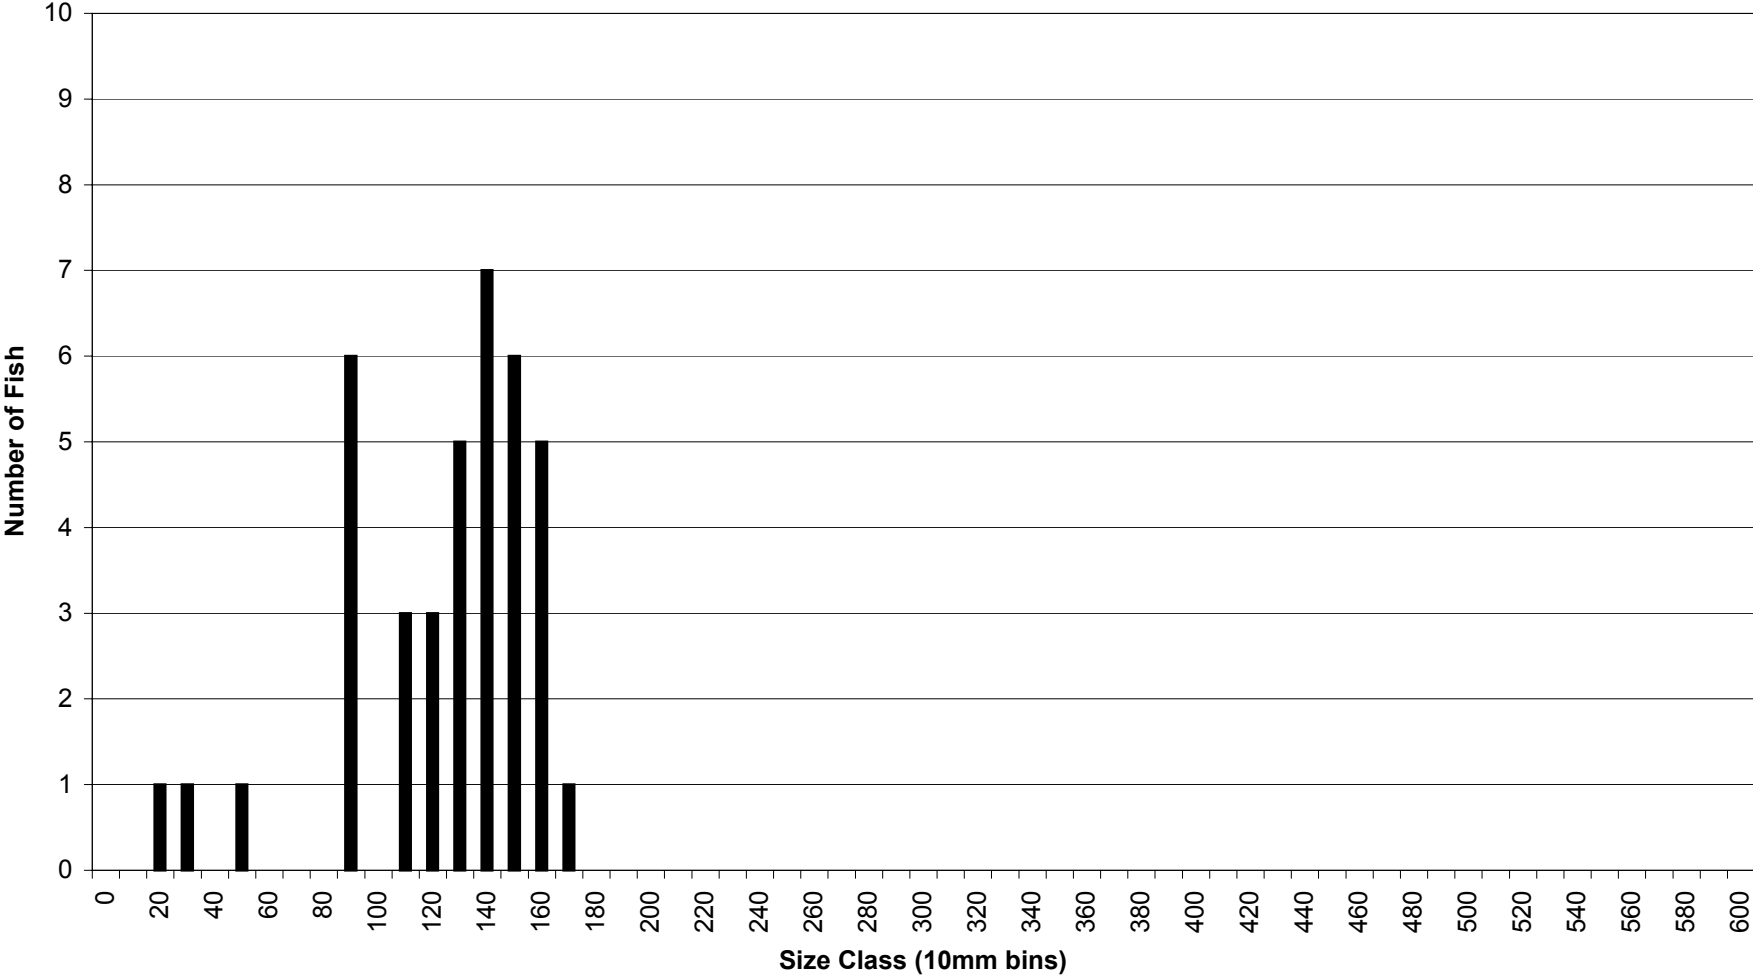

Gear Type: Trammel Net

Species: Pumpkinseed

Iron Gate Reservoir Fish Lengths

Gear Type: Trammel Net

Species: Yellow Perch

Iron Gate Reservoir Fish Lengths

Gear Type: Trap Net

Species: Pumpkinseed