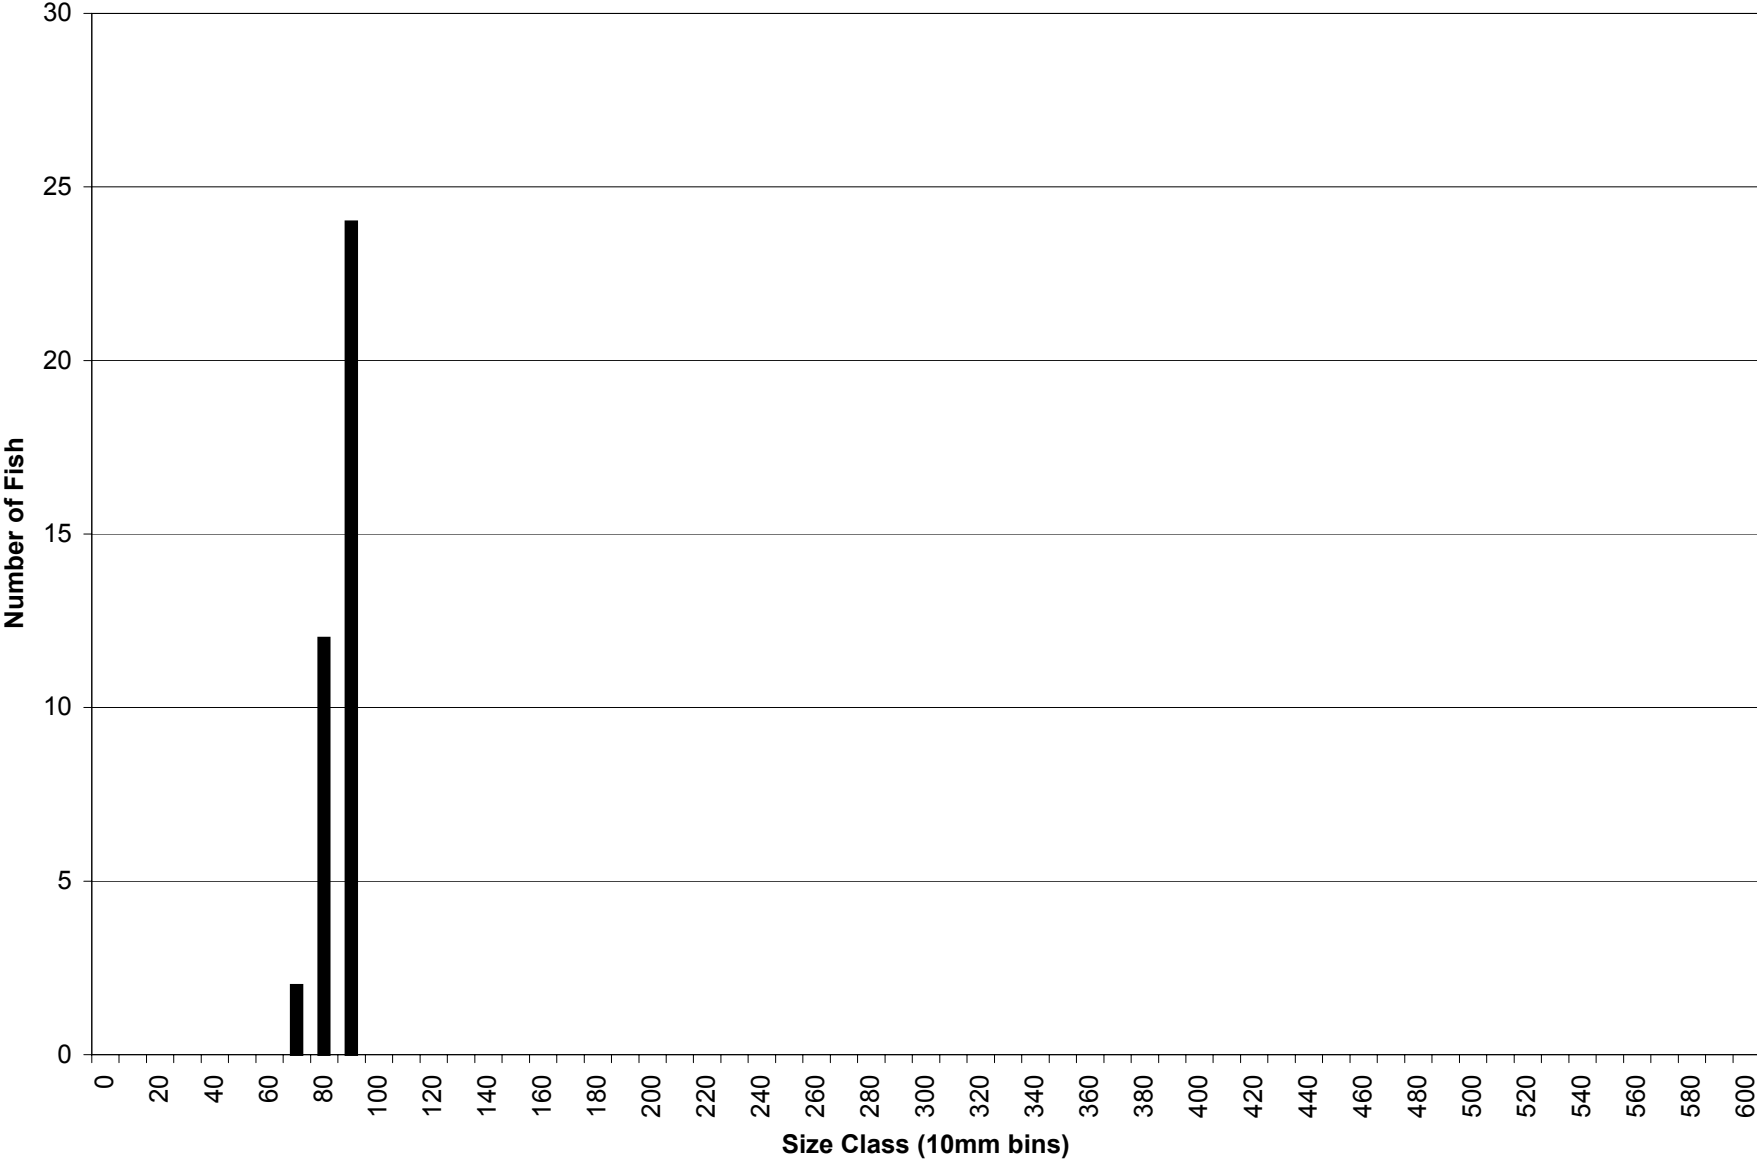

Iron Gate Reservoir Fish Lengths

Gear Type: Seine

Species: Largemouth Bass

Iron Gate Reservoir Fish Lengths

Gear Type: Seine

Species: Pumpkinseed

Iron Gate Reservoir Fish Lengths

Gear Type: Seine