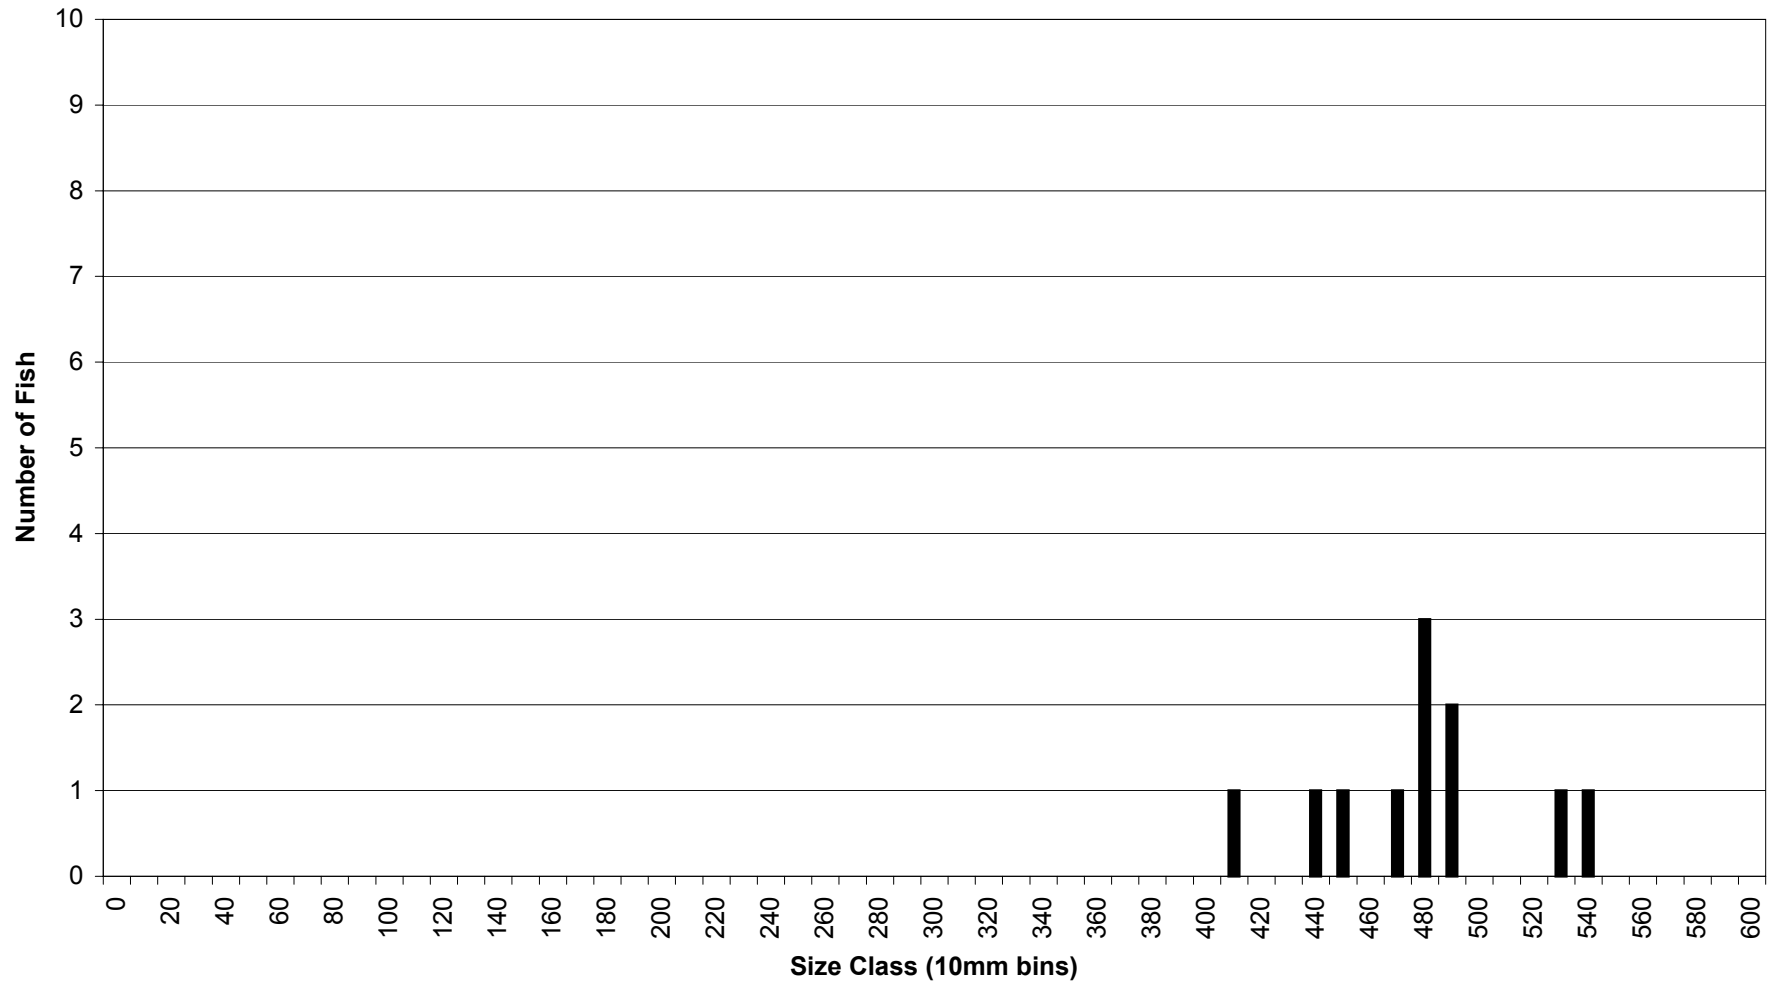

Species: Pumpkinseed

Iron Gate Reservoir Fish Lengths

Gear Type: Trawl

Species: Yellow Perch

Iron Gate Reservoir Fish Lengths
Gear Type: Combined (seine, trammel, trap, and trawl)
Species: Shortnose Sucker