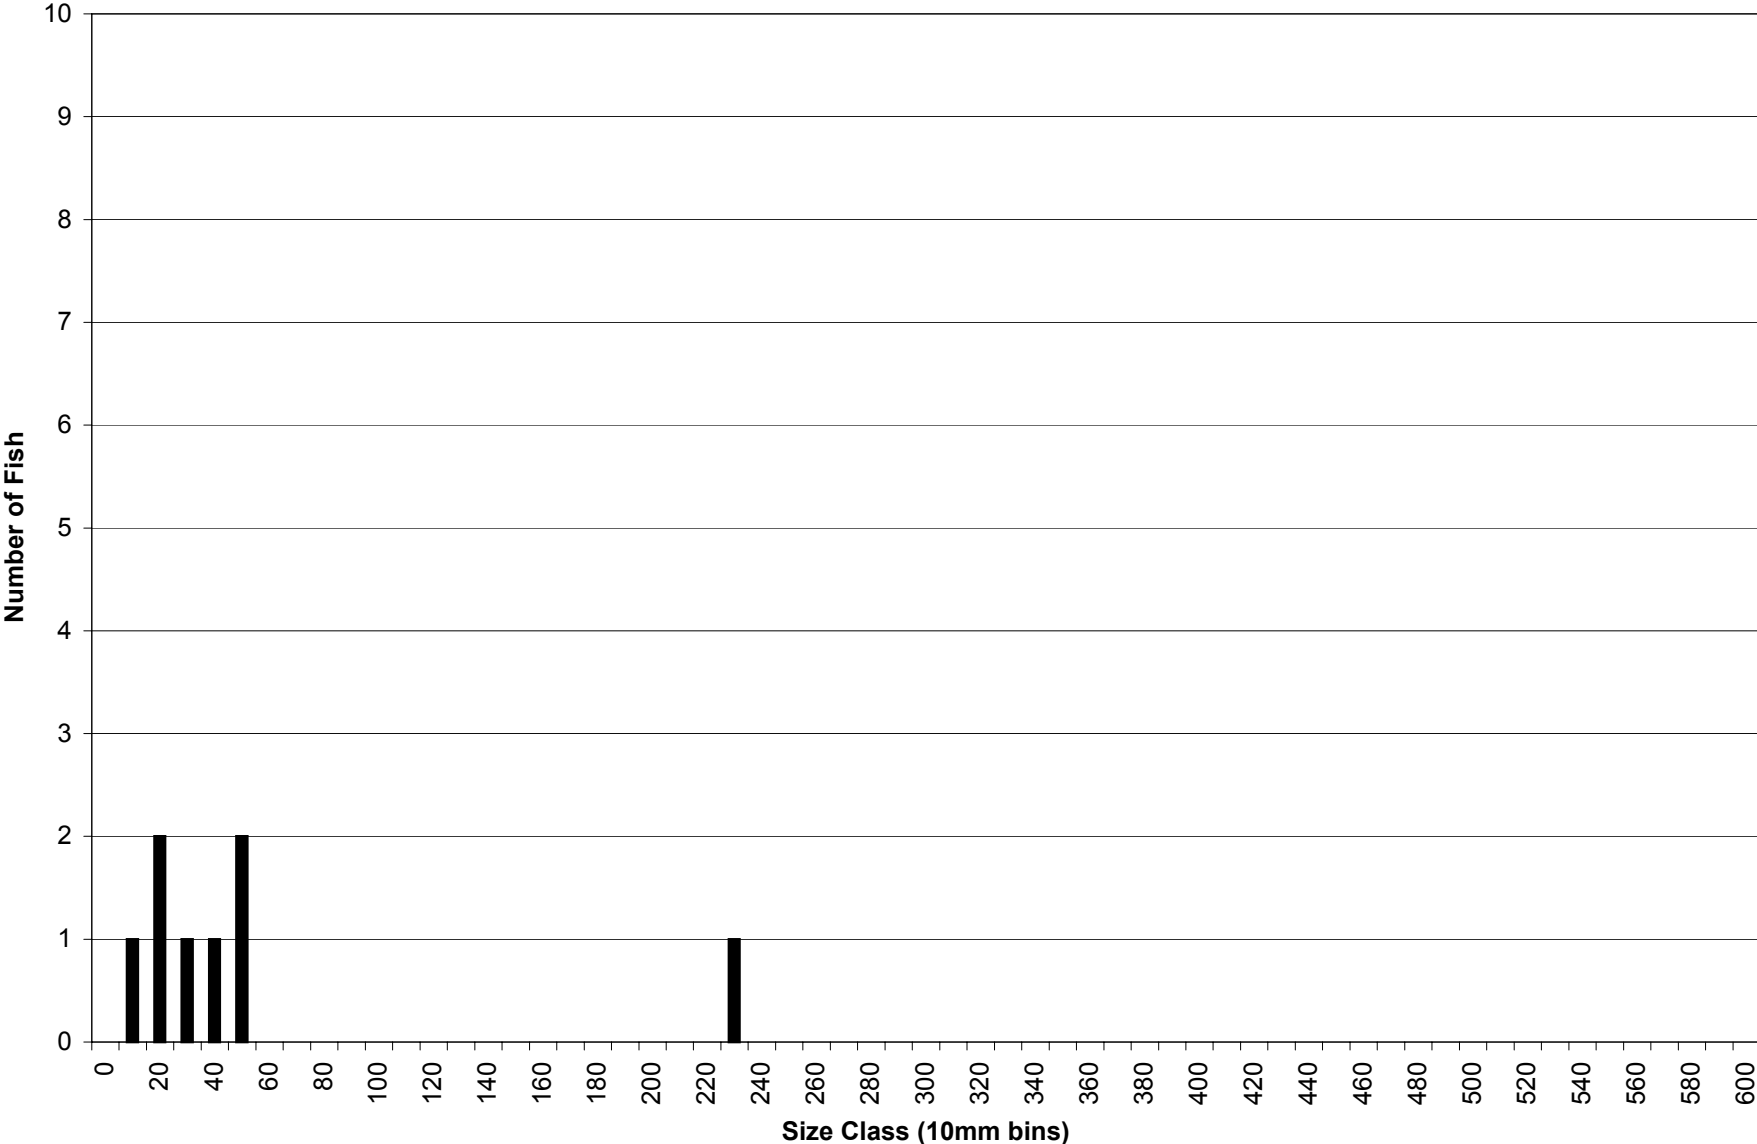

Copco Reservoir Fish Lengths

Gear Type: Seine

Species: Largemouth Bass