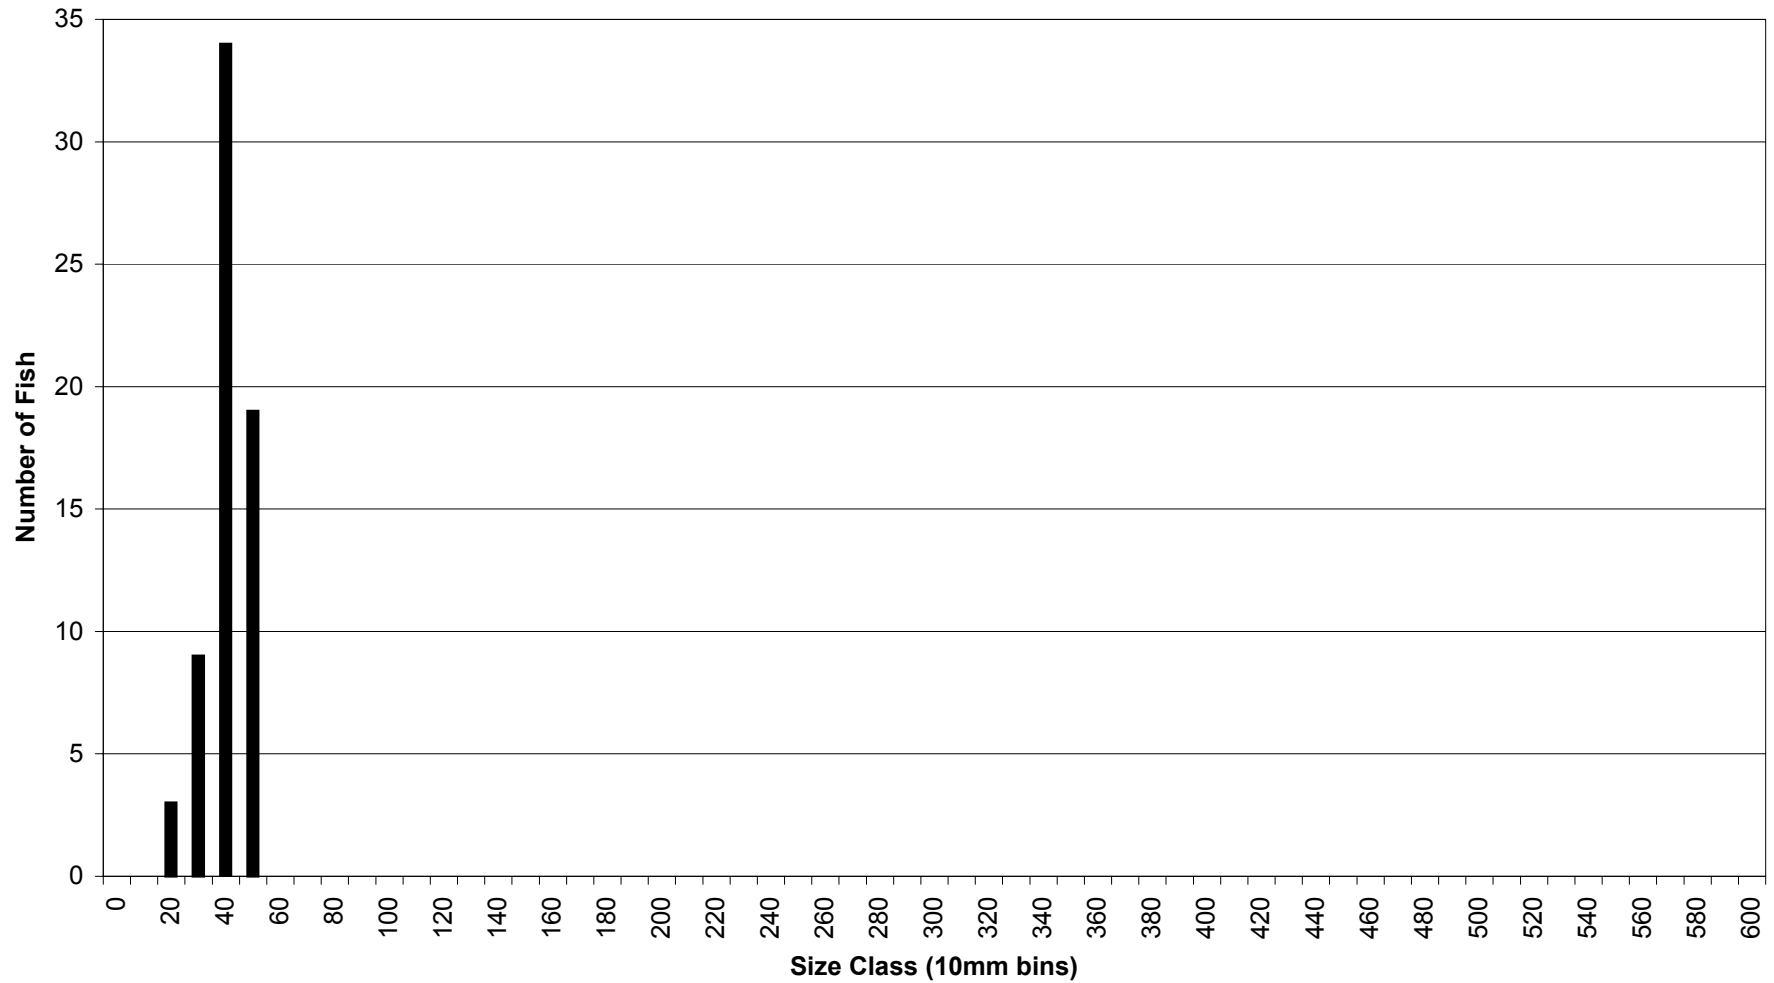

APPENDIX 3F

**FISH LENGTHS FOR J.C. BOYLE, COPCO, AND IRON GATE RESERVOIRS, 1999
OSU AND PACIFICORP DATA**

J.C. Boyle Reservoir Fish Lengths

Gear Type: Seine

Species: Largemouth Bass

J.C. Boyle Reservoir Fish Lengths