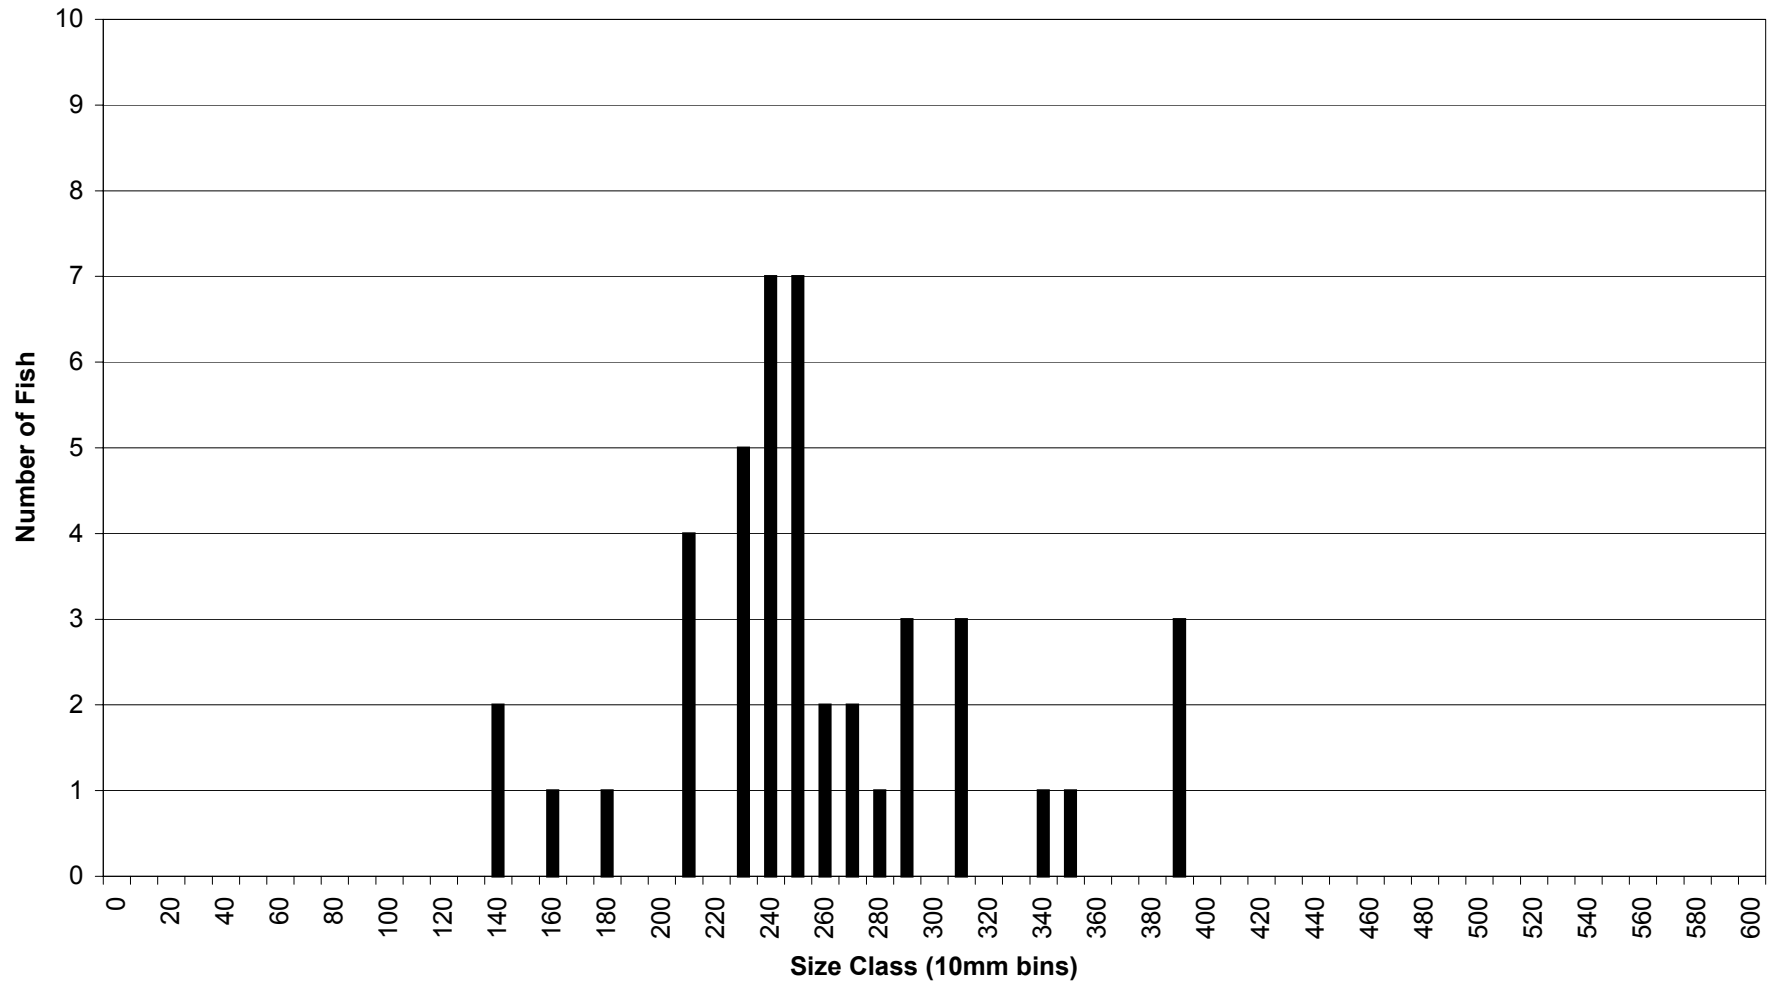

J.C. Bolye Reservoir Fish Lengths
Gear Type: Combined (seine, trammel, trap, and trawl)
Species: Shortnose Sucker