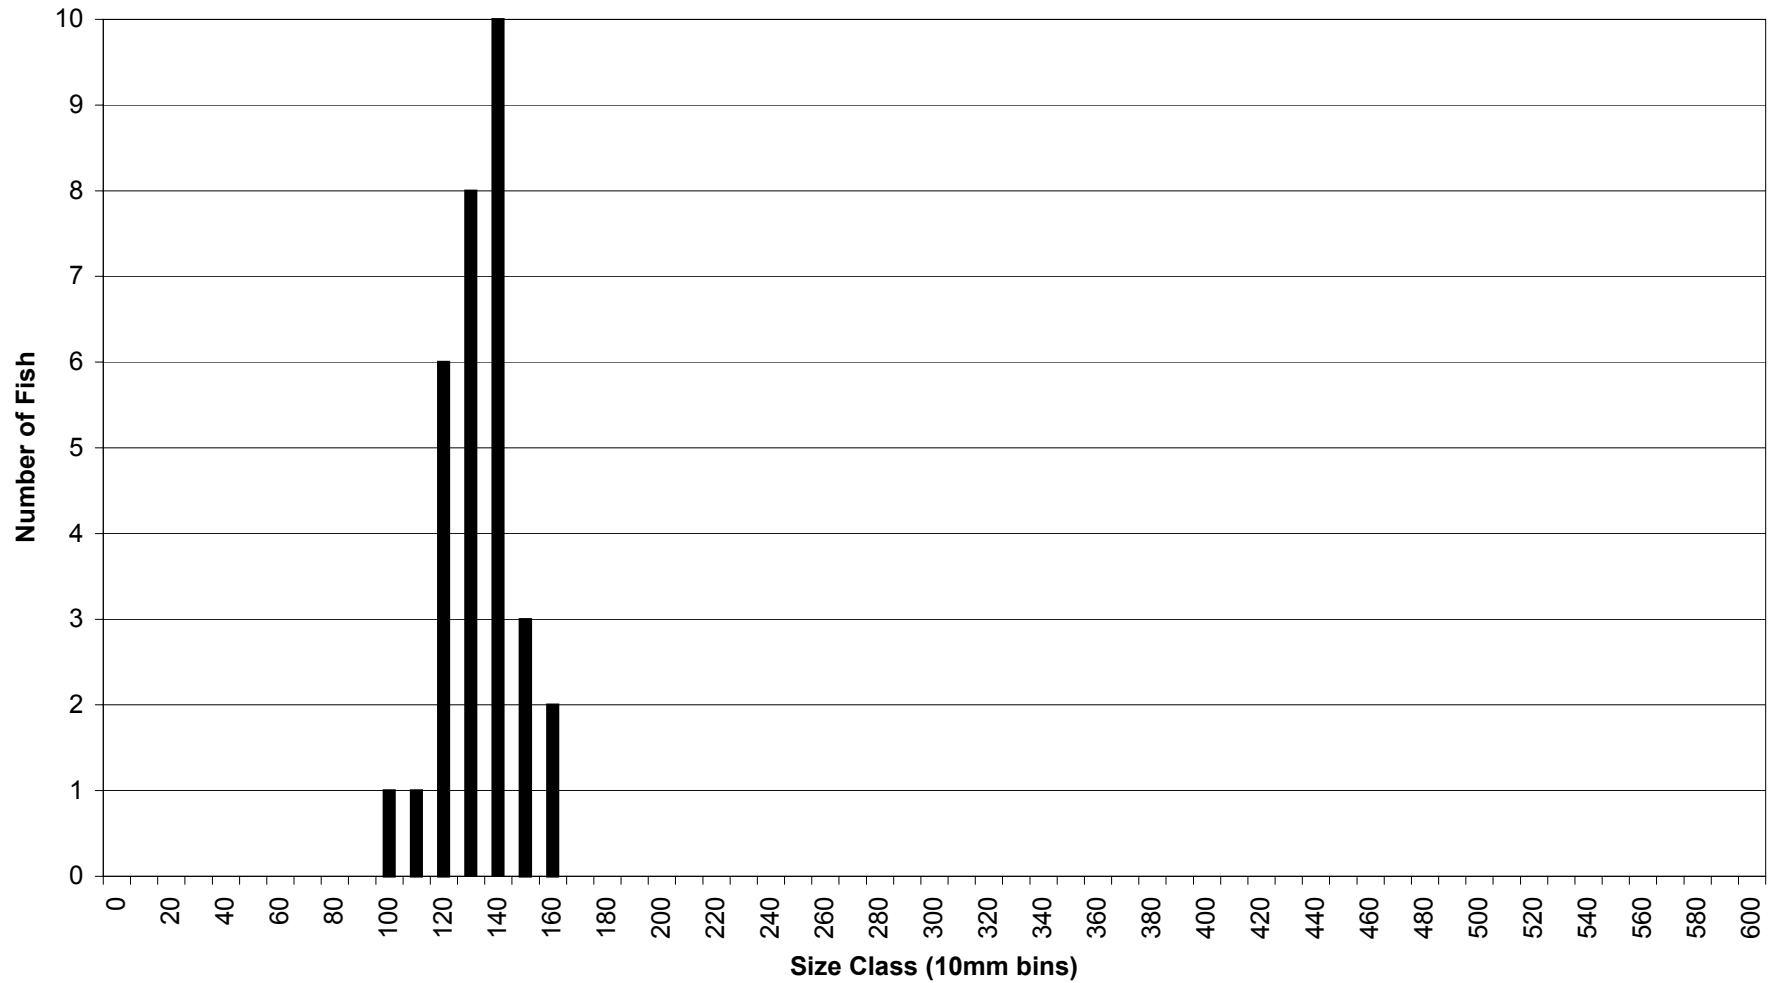

Species: Tui Chub

J.C. Boyle Reservoir Fish Lengths

Gear Type: Trap Net

Species: Pumpkinseed

J.C. Boyle Reservoir Fish Lengths

Gear Type: Trap Net

Species: Sacramento Perch

J.C. Boyle Reservoir Fish Lengths