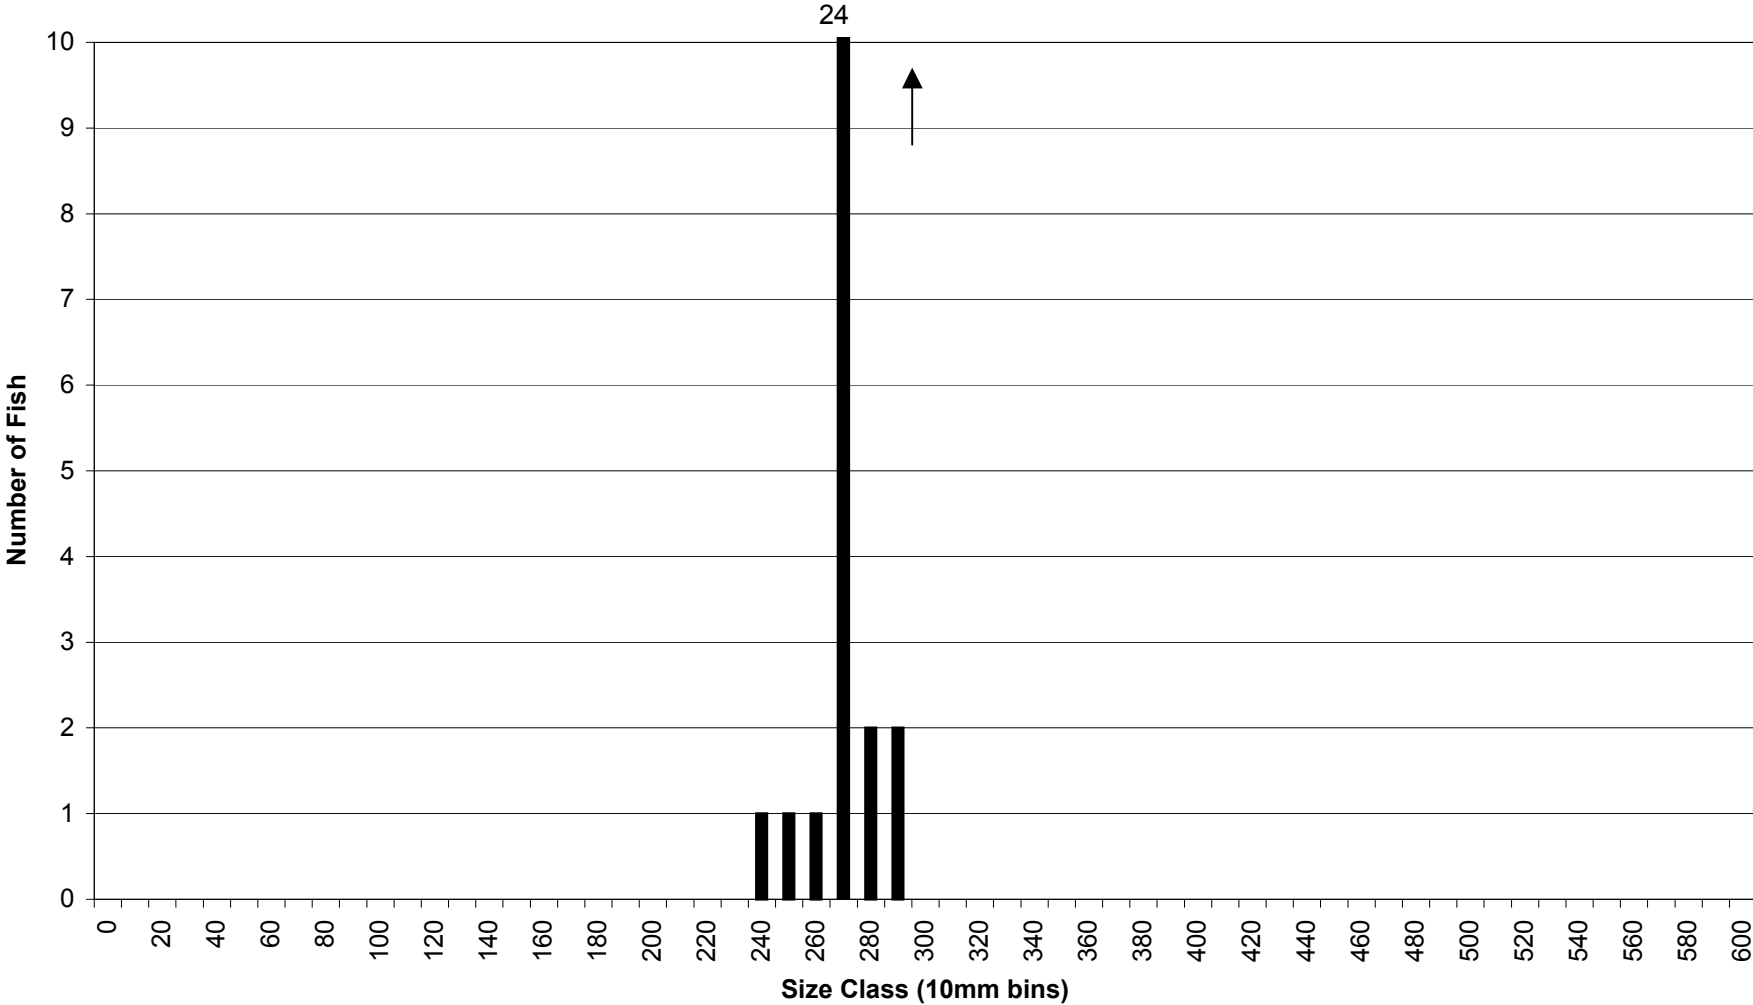

Species: Yellow Perch

Iron Gate Reservoir Fish Lengths

Gear Type: Trammel Net

Species: Shortnose Sucker

Iron Gate Reservoir Fish Lengths

Gear Type: Trammel Net

Species: Tui Chub

Iron Gate Reservoir Fish Lengths