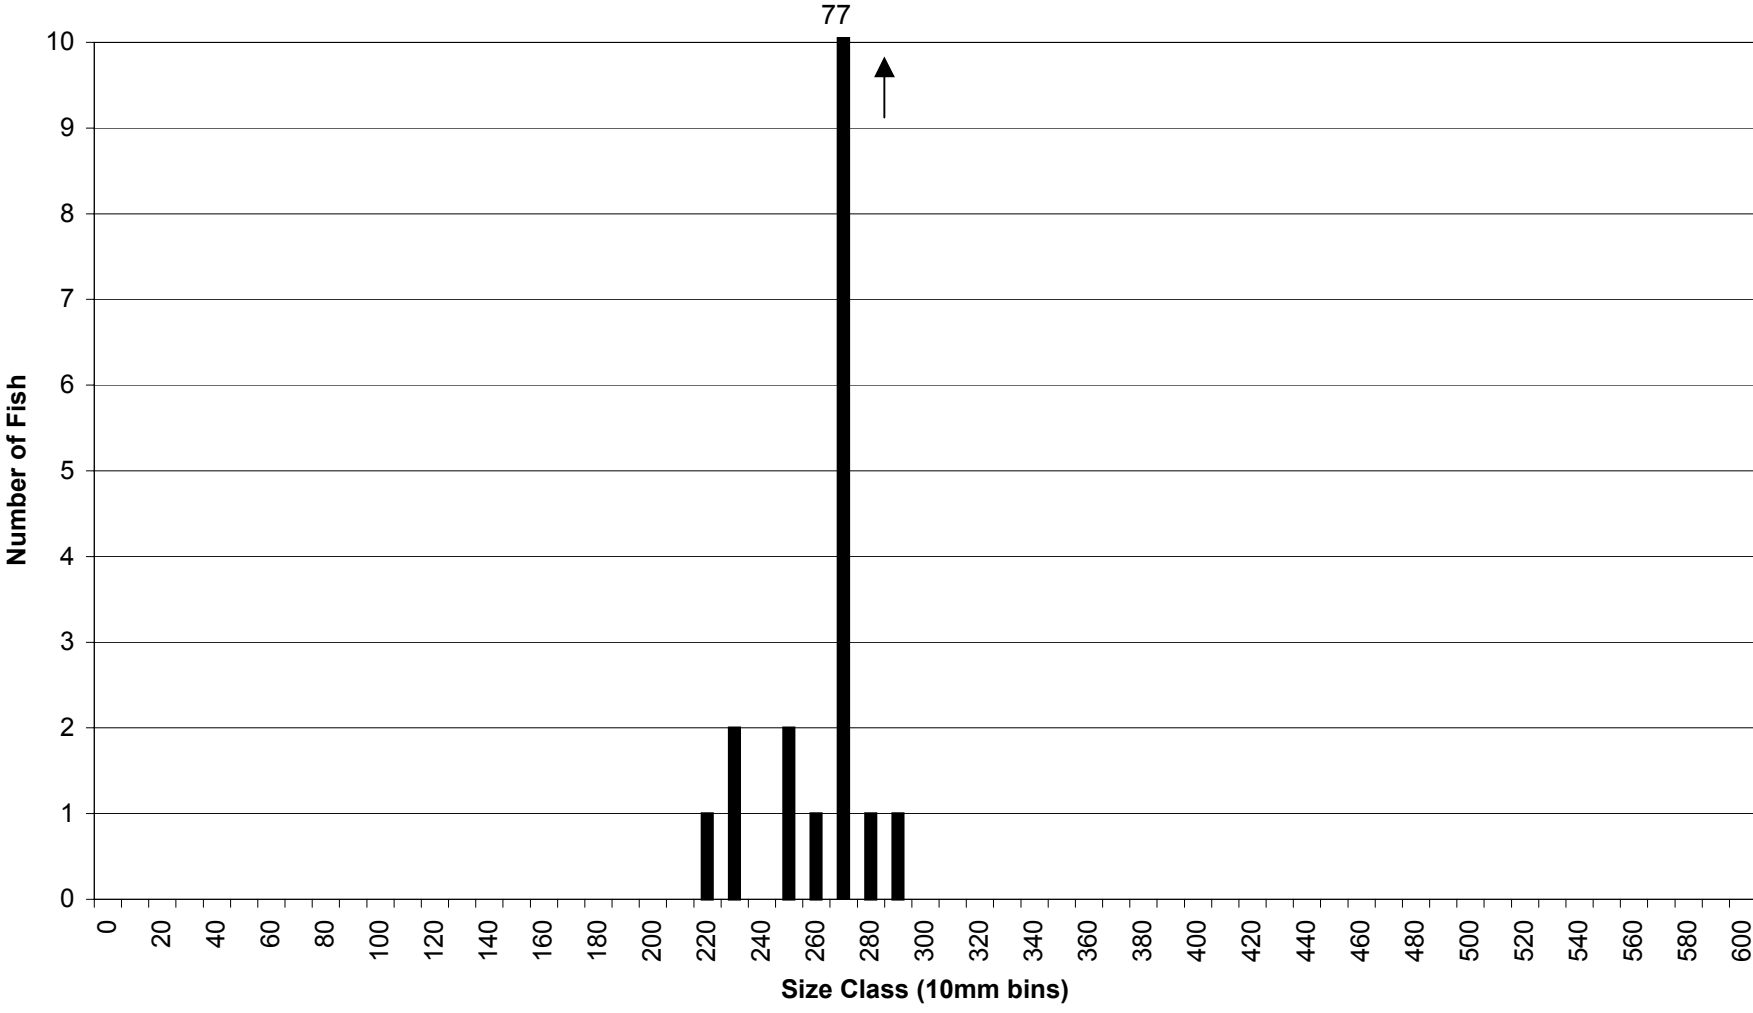

Gear Type: Seine

Species: Yellow Perch

Copco Reservoir Fish Lengths

Gear Type: Trammel Net

Species: Shortnose Sucker

Copco Reservoir Fish Lengths

Gear Type: Trammel Net

Species: Tui Chub