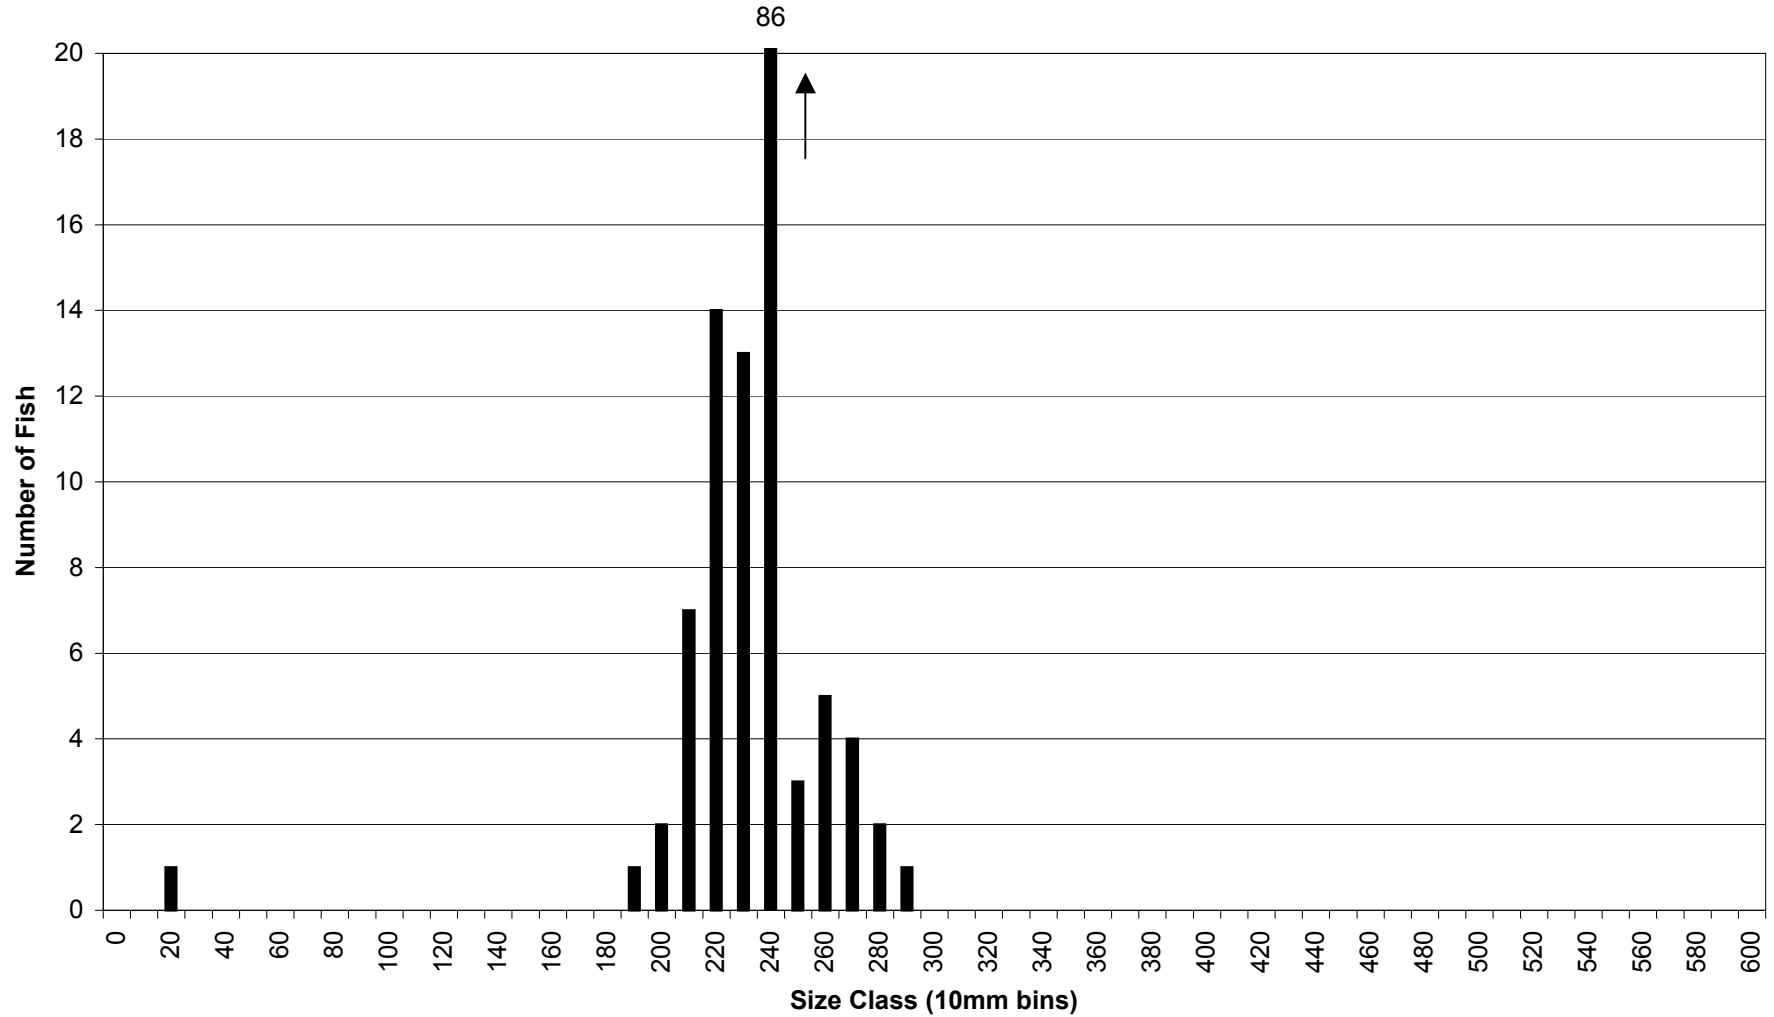

Gear Type: Seine

Species: Pumpkinseed

J.C. Boyle Reservoir Fish Lengths

Gear Type: Trammel Net

Species: Shortnose Sucker

J.C. Boyle Reservoir Fish Lengths

Gear Type: Trammel Net

Species: Tui Chub