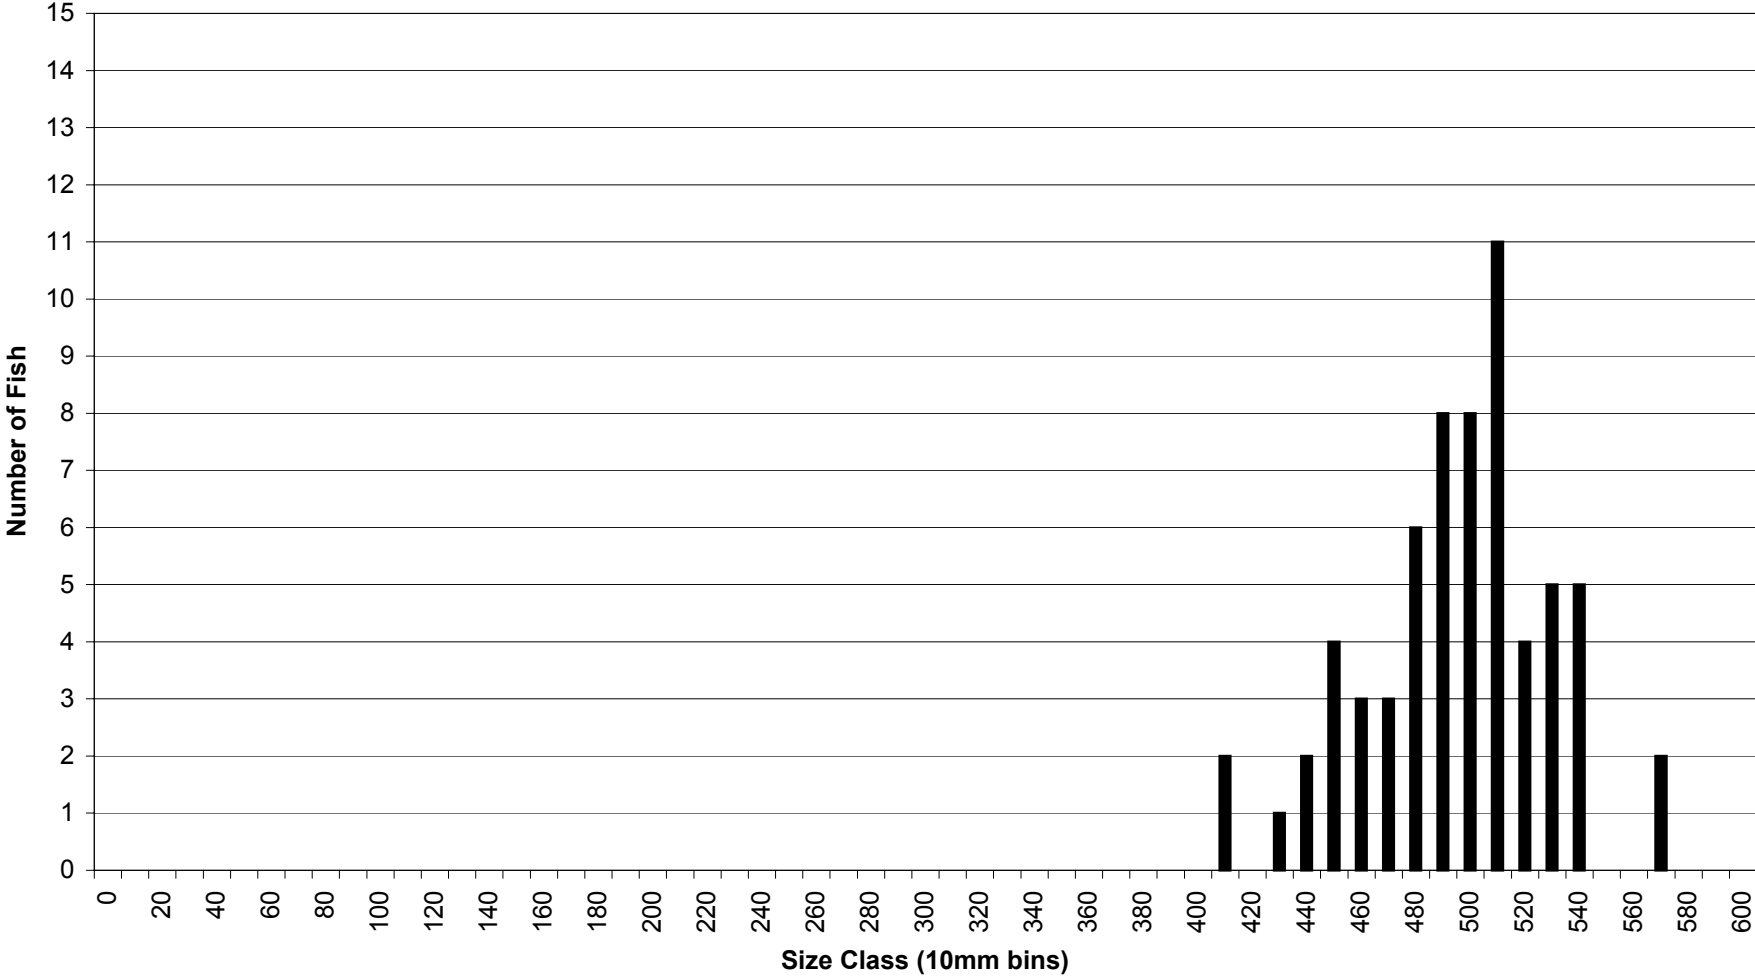

Species: Yellow Perch

Copco Reservoir Fish Lengths

Gear Type: Trawl

Species: Pumpkinseed

Copco Reservoir Fish Lengths

Gear Type: Trawl

Species: Yellow Perch

Copco Reservoir Fish Lengths
Gear Type: Combined (seine, trammel, trap, and trawl)
Species: Shortnose Sucker