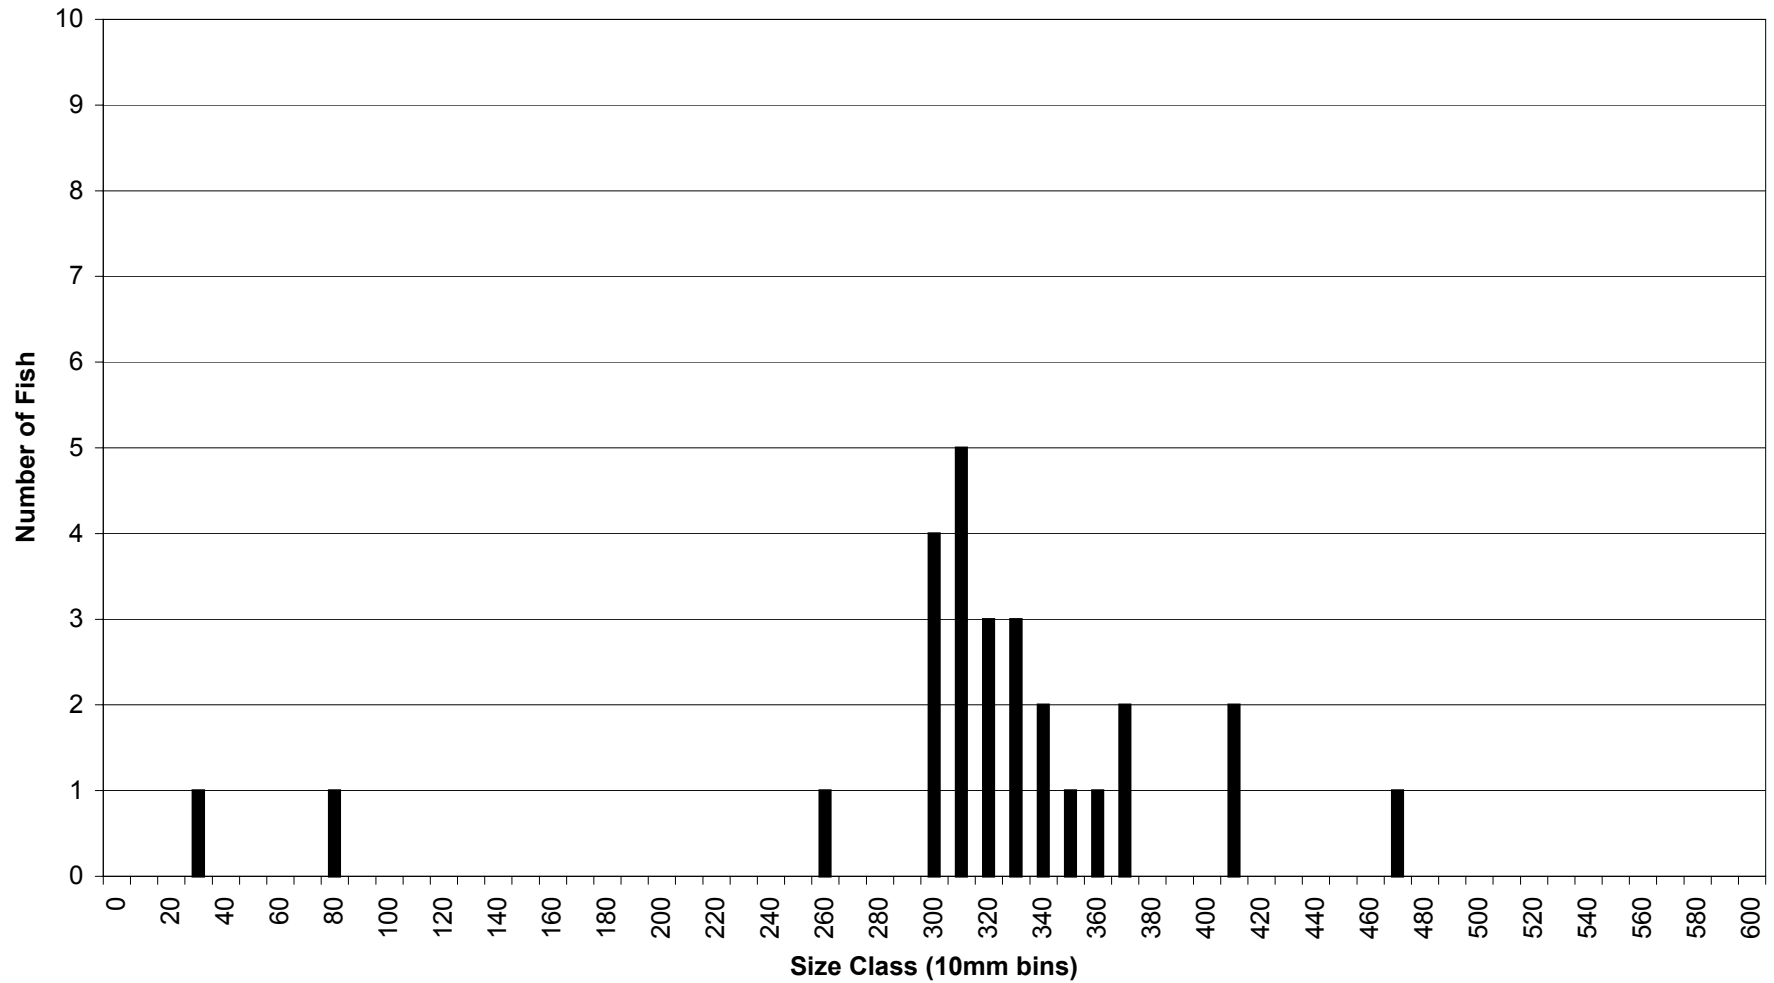

J.C. Bolye Reservoir Fish Lengths
Gear Type: Combined (seine, trammel, trap, and trawl)
Species: Redband Trout