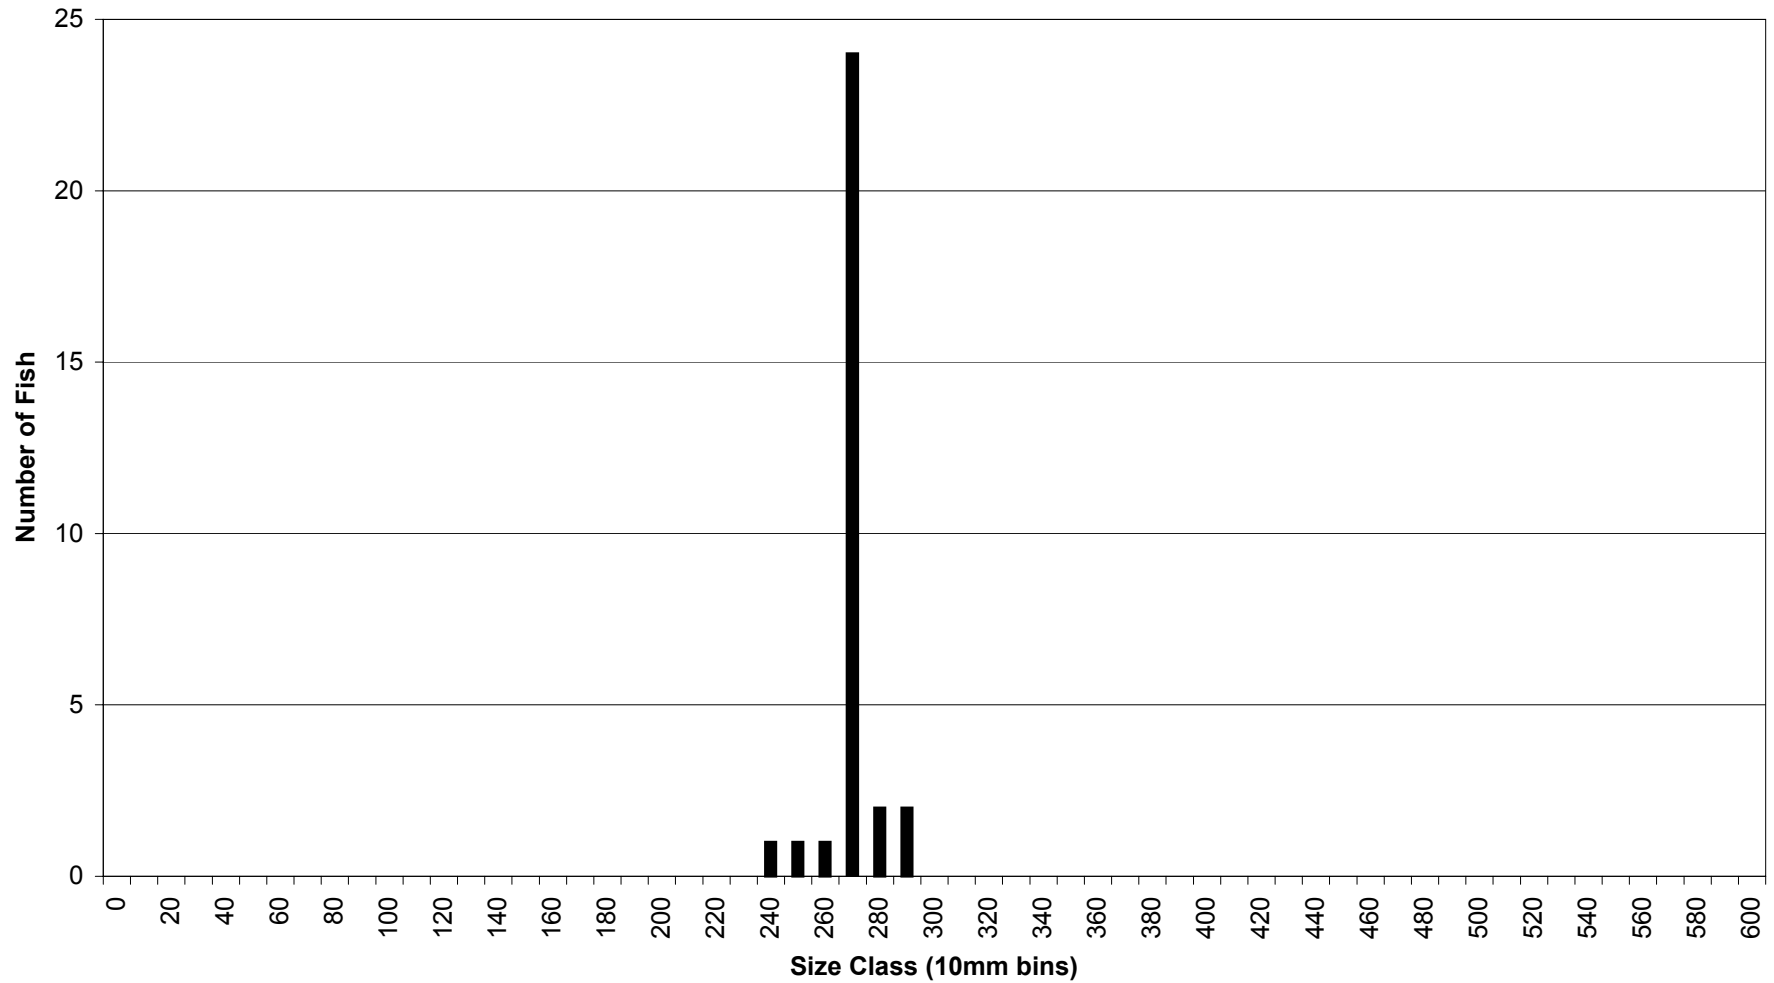

Iron Gate Reservoir Fish Lengths
Gear Type: Combined (seine, trammel, trap, and trawl)
Species: Tui Chub