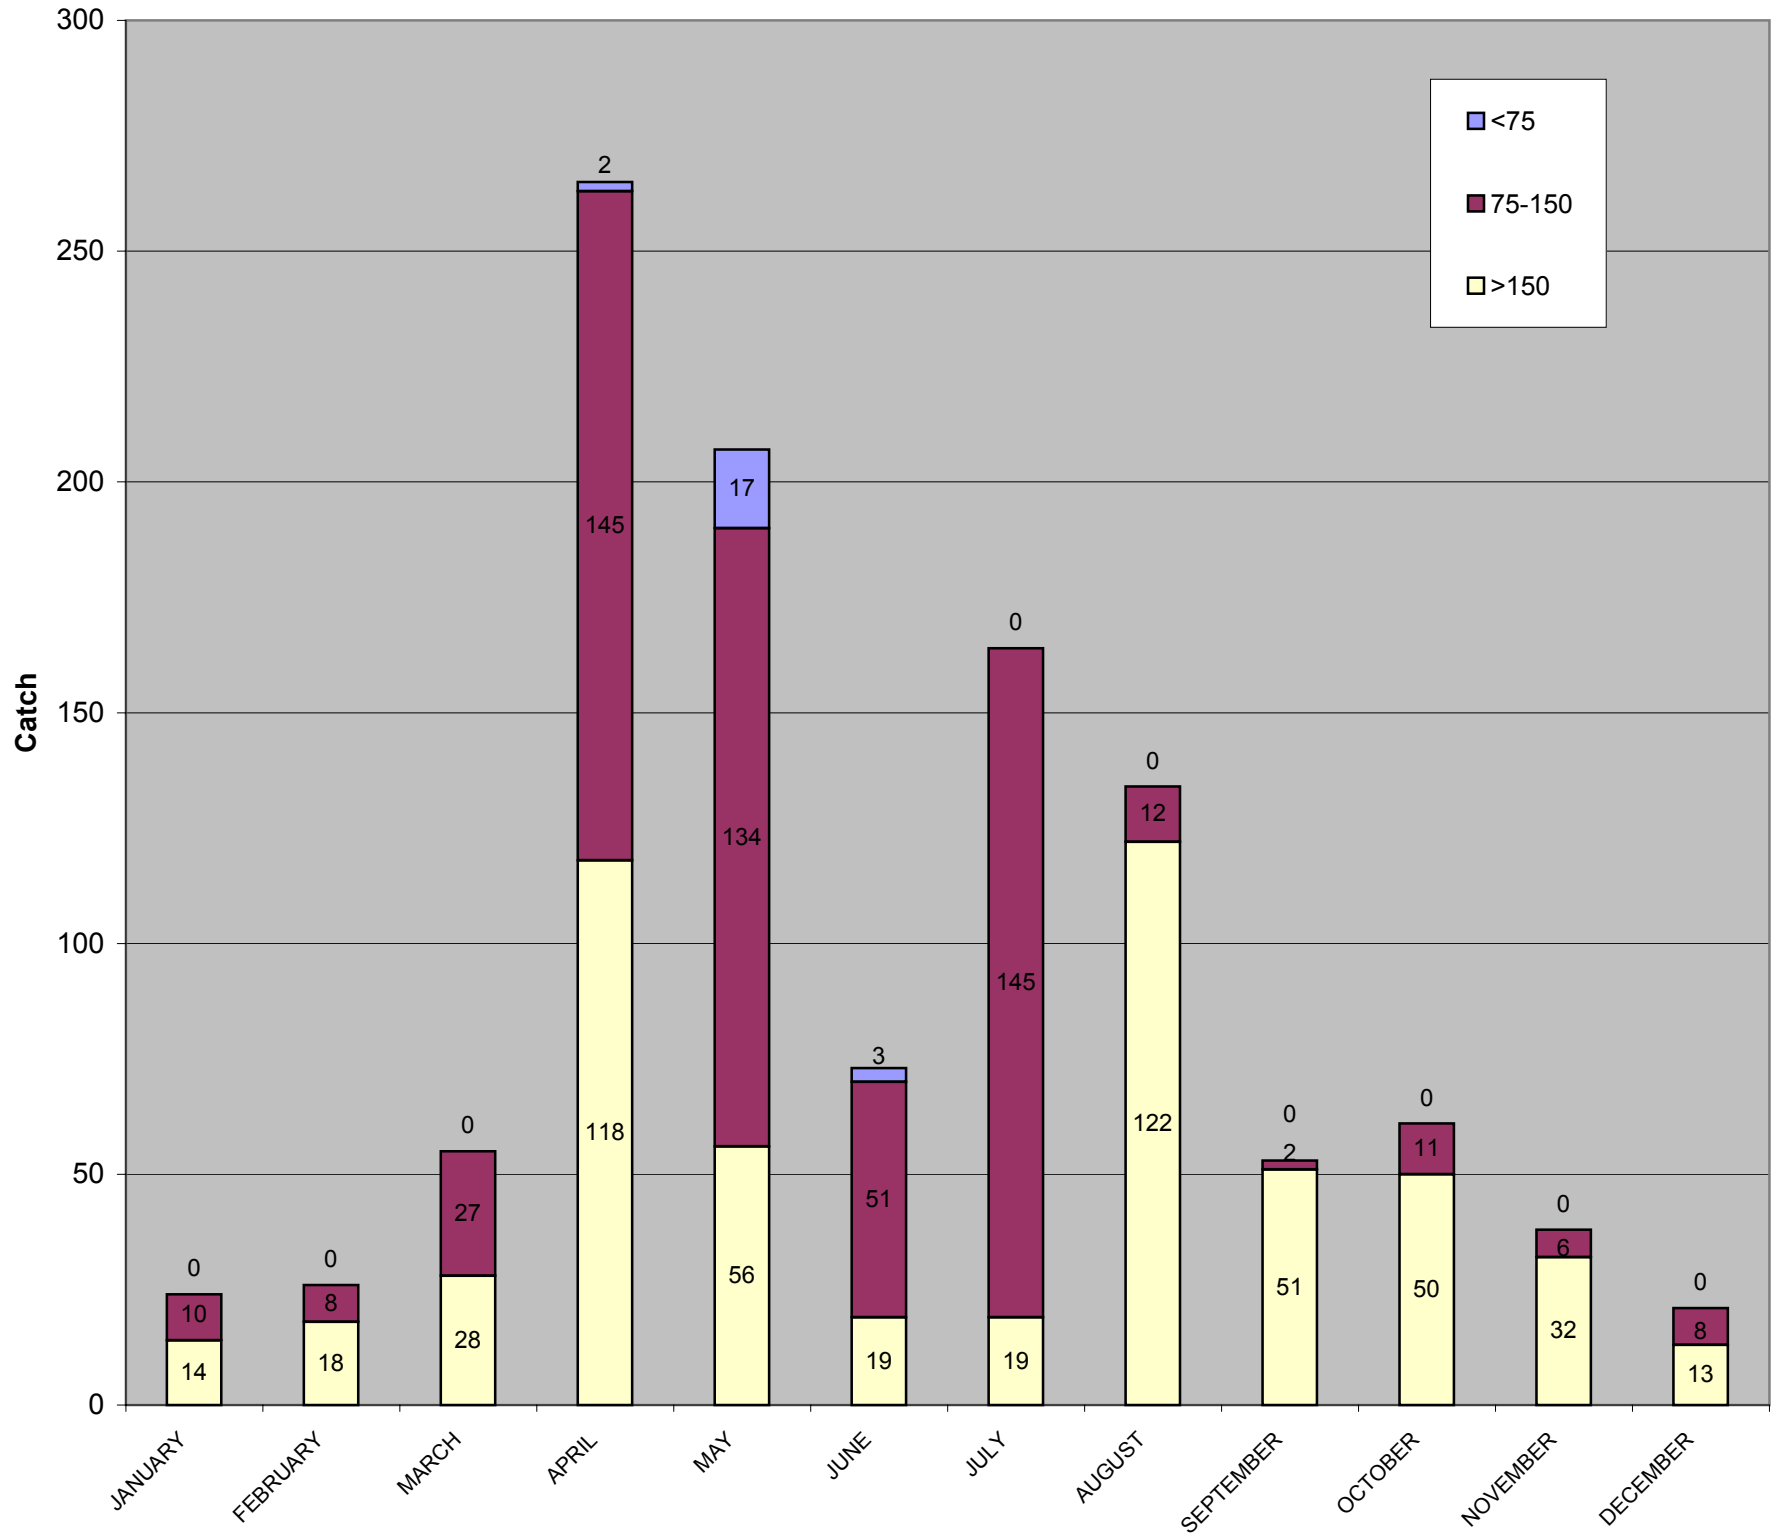

<75	75-150	>150
JANUARY	0	10	14
FEBRUARY	0	8	18
MARCH	0	27	28
APRIL	2	145	118
MAY	17	134	56
JUNE	3	51	19
JULY	0	145	19
AUGUST	0	12	122
SEPTEMBER	0	2	51
OCTOBER	0	11	50
NOVEMBER	0	6	32
DECEMBER	0	8	13

Klamath (Eastside/Westside) Monthly Lamprey Entrainment by Capture Length