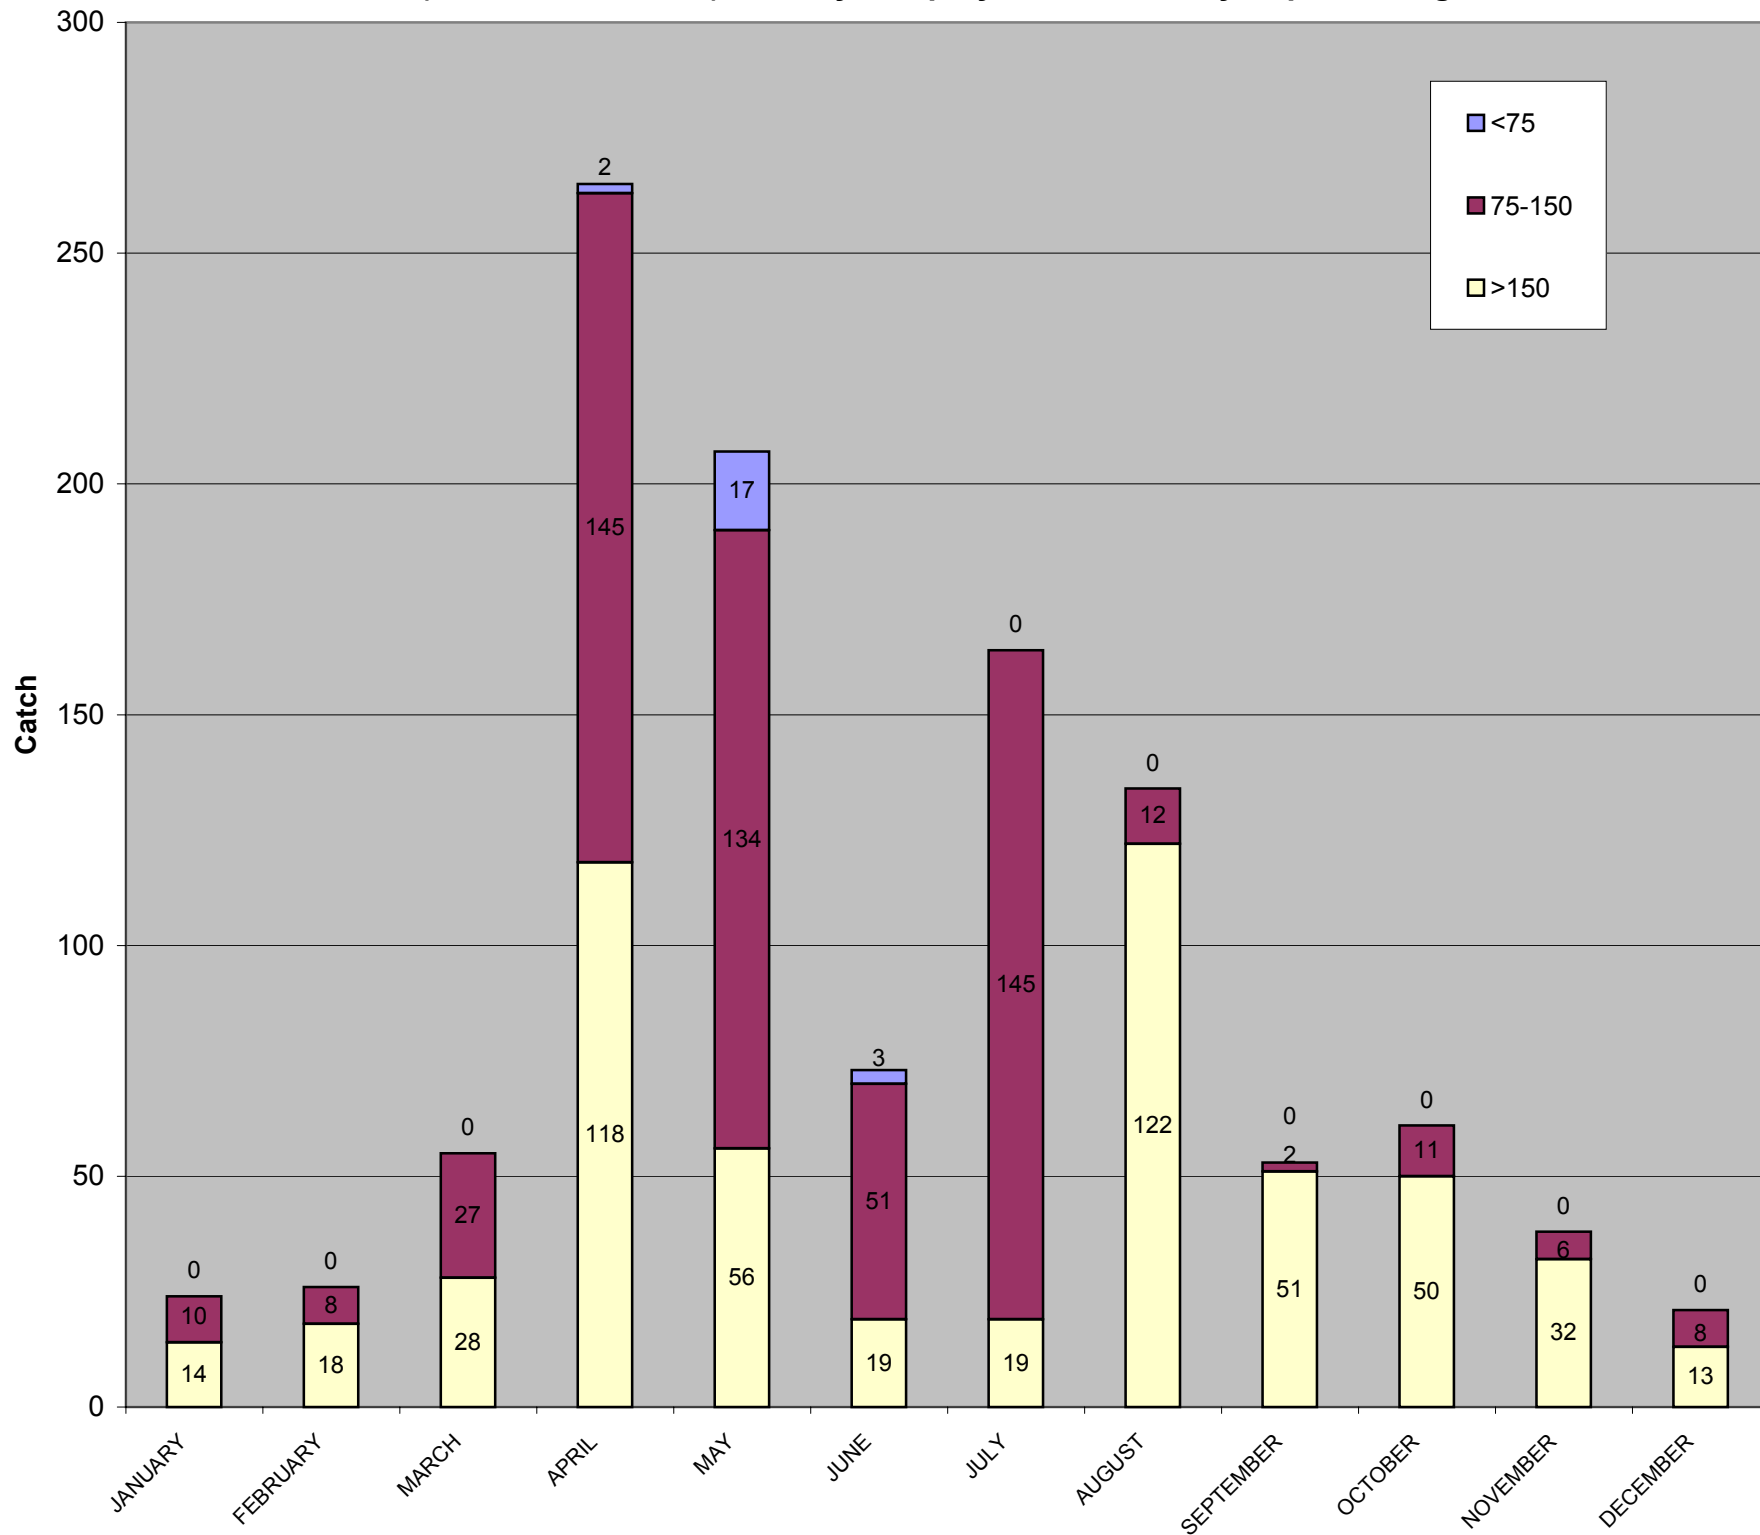

<75	75-150	>150
JANUARY	0	10	14
FEBRUARY	0	8	18
MARCH	0	27	28
APRIL	2	145	118
MAY	17	134	56
JUNE	3	51	19
JULY	0	145	19
AUGUST	0	12	122
SEPTEMBER	0	2	51
OCTOBER	0	11	50
NOVEMBER	0	6	32
DECEMBER	0	8	13

Klamath (Eastside/Westside) Monthly Lamprey Entrainment by Capture Length