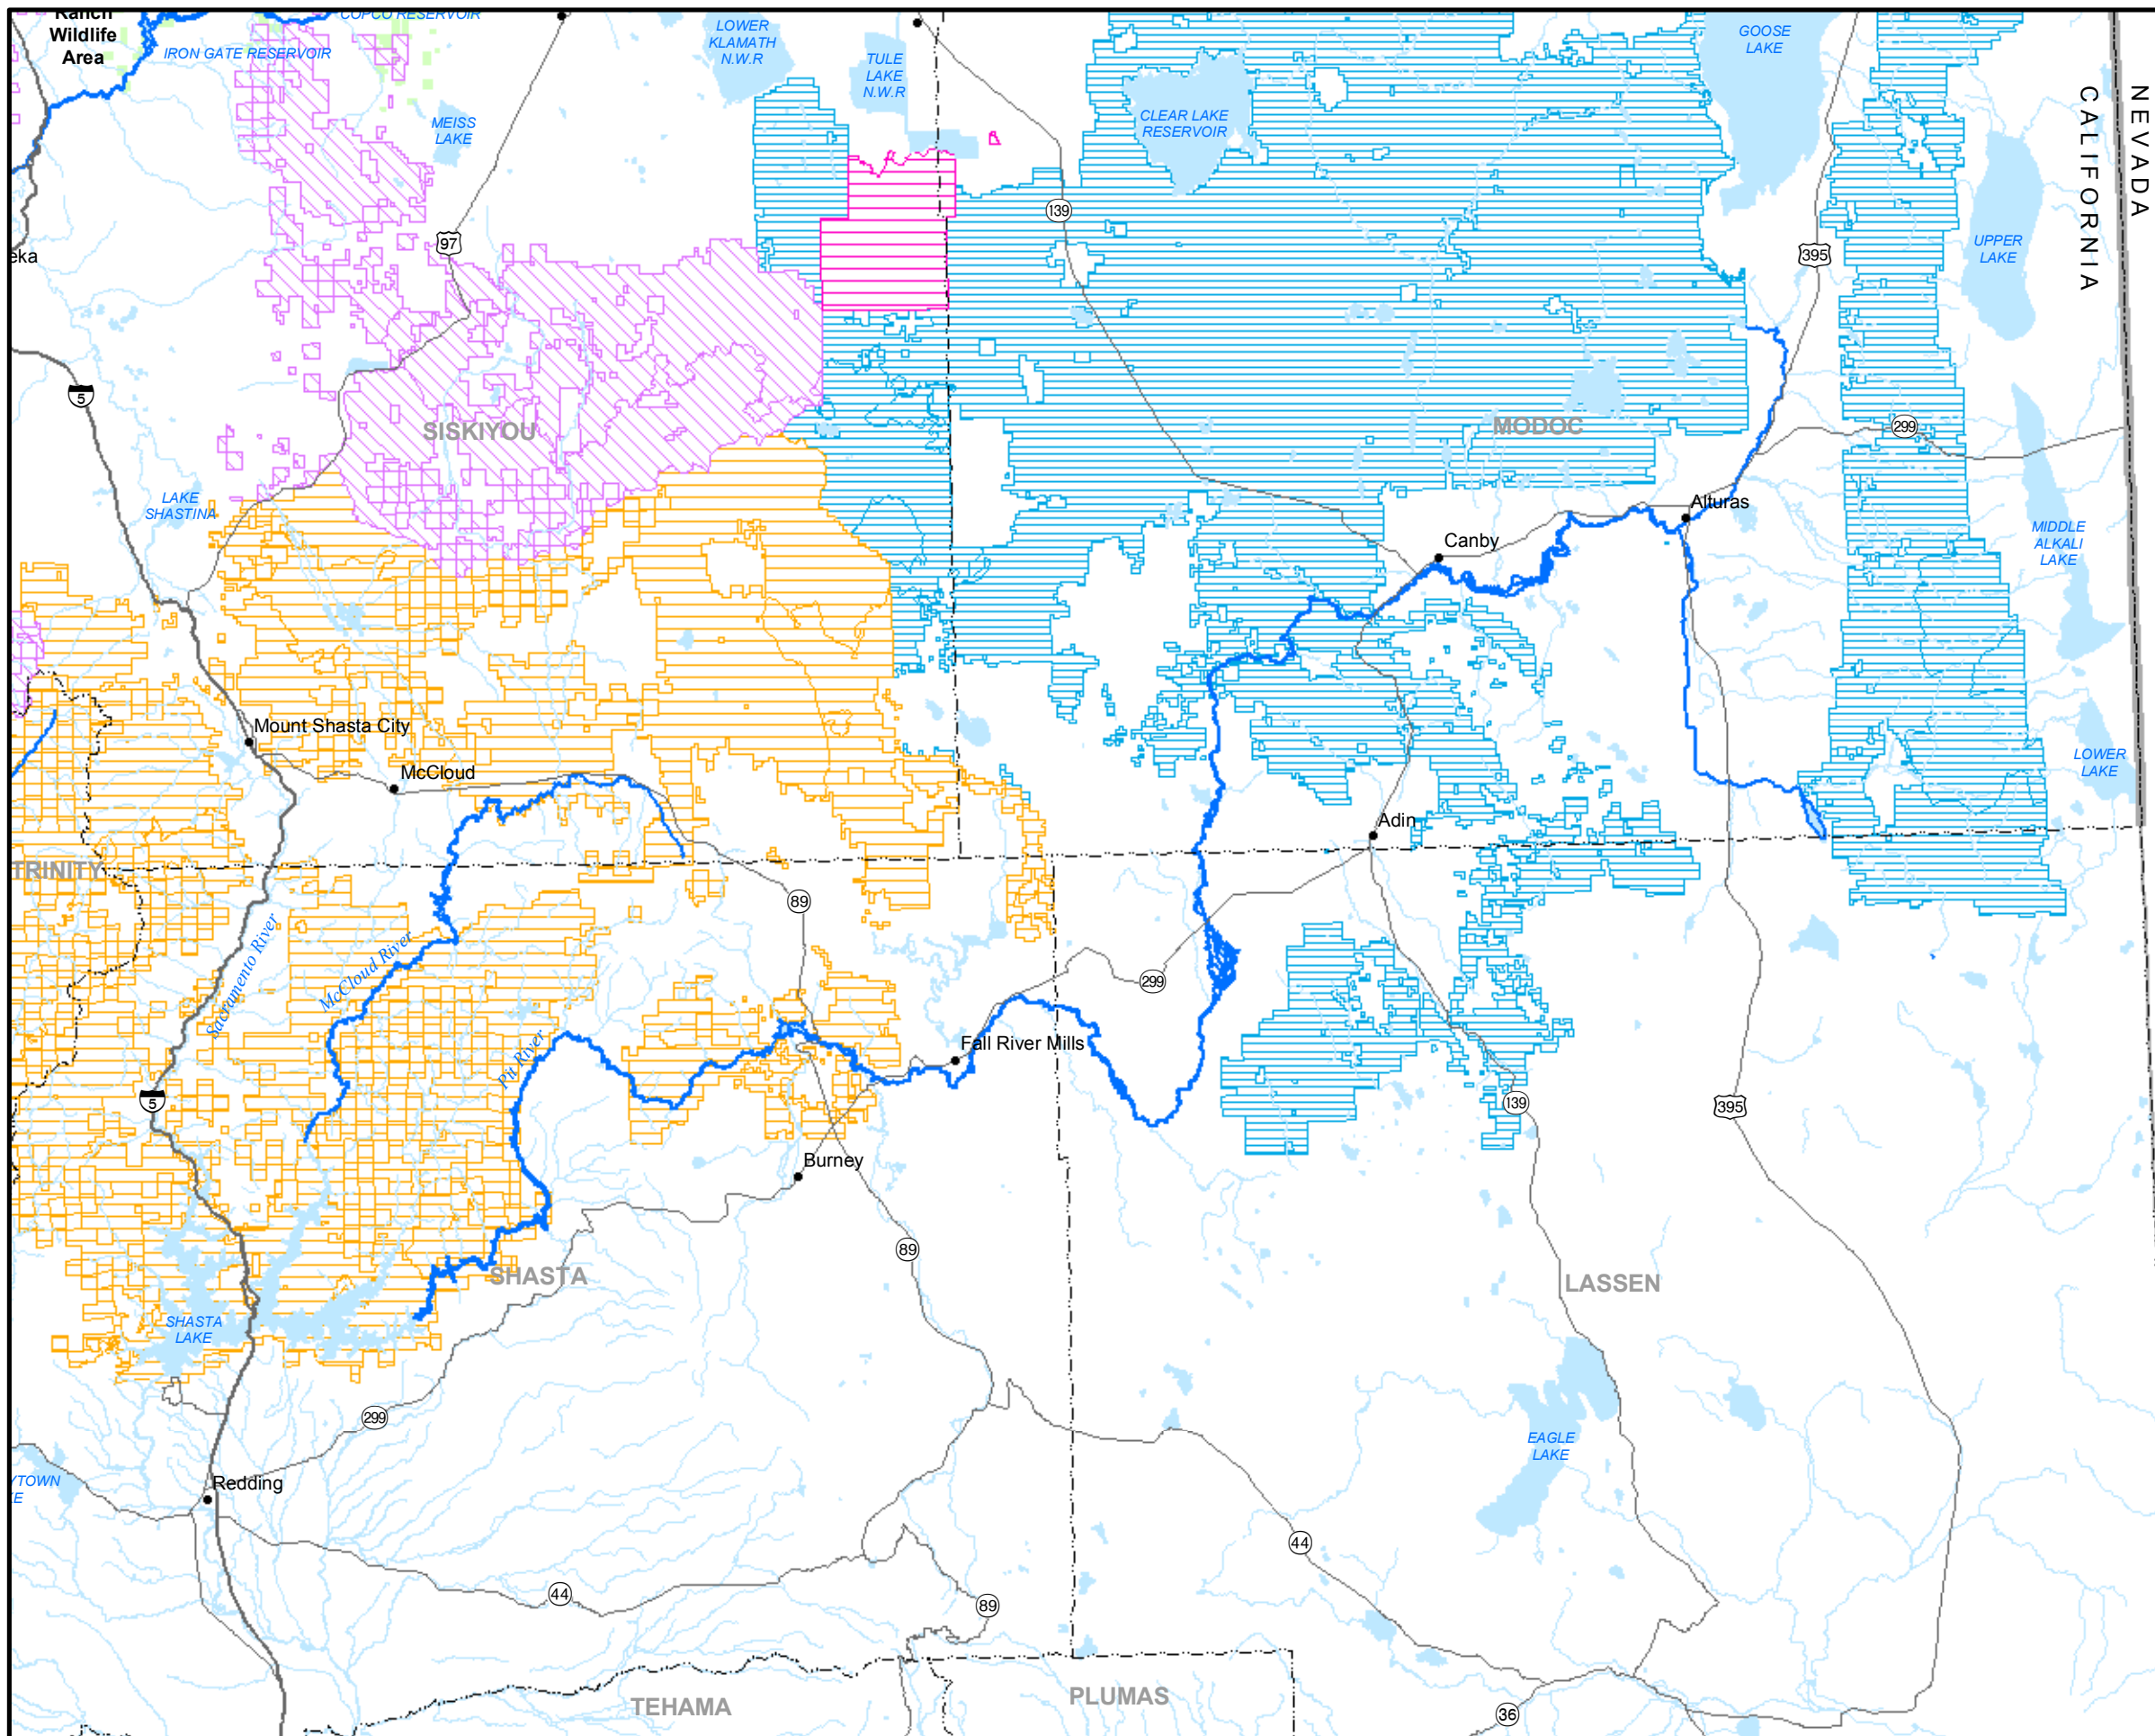

Klamath Hydroelectric Project

Figure 4.7-2 (2 of 4)
Recreation Opportunities
within the Klamath Region

LEGEND

NATIONAL FORESTS

- FREMONT
- KLAMATH
- MODOC
- ROGUE RIVER
- SHASTA-TRINITY
- SISKIYOU
- SIX RIVERS
- WINEMA

BLM

- LAKEVIEW DISTRICT
- REDDING DISTRICT
- MEDFORD DISTRICT

NPS

- CRATER LAKE NATIONAL PARK
- LAVA BEDS NATIONAL MONUMENT
- WHITewater RIVER
- RIVER
- LAKE OR RESERVOIR

Klamath Hydroelectric Project

Figure 4.7-2 (3 of 4)
 Recreation Opportunities
 within the Klamath Region

LEGEND

NATIONAL FORESTS

- FREMONT
- KLAMATH
- MODOC
- ROGUE RIVER
- SHASTA-TRINITY
- SISKIYOU
- SIX RIVERS
- WINEMA

BLM

- LAKEVIEW DISTRICT
- REDDING DISTRICT
- MEDFORD DISTRICT

NPS

- CRATER LAKE NATIONAL PARK
- LAVA BEDS NATIONAL MONUMENT
- WHITWATER RIVER
- RIVER
- LAKE OR RESERVOIR

Klamath Hydroelectric Project

Figure 4.7-2 (4 of 4)
Recreation Opportunities
within the Klamath Region