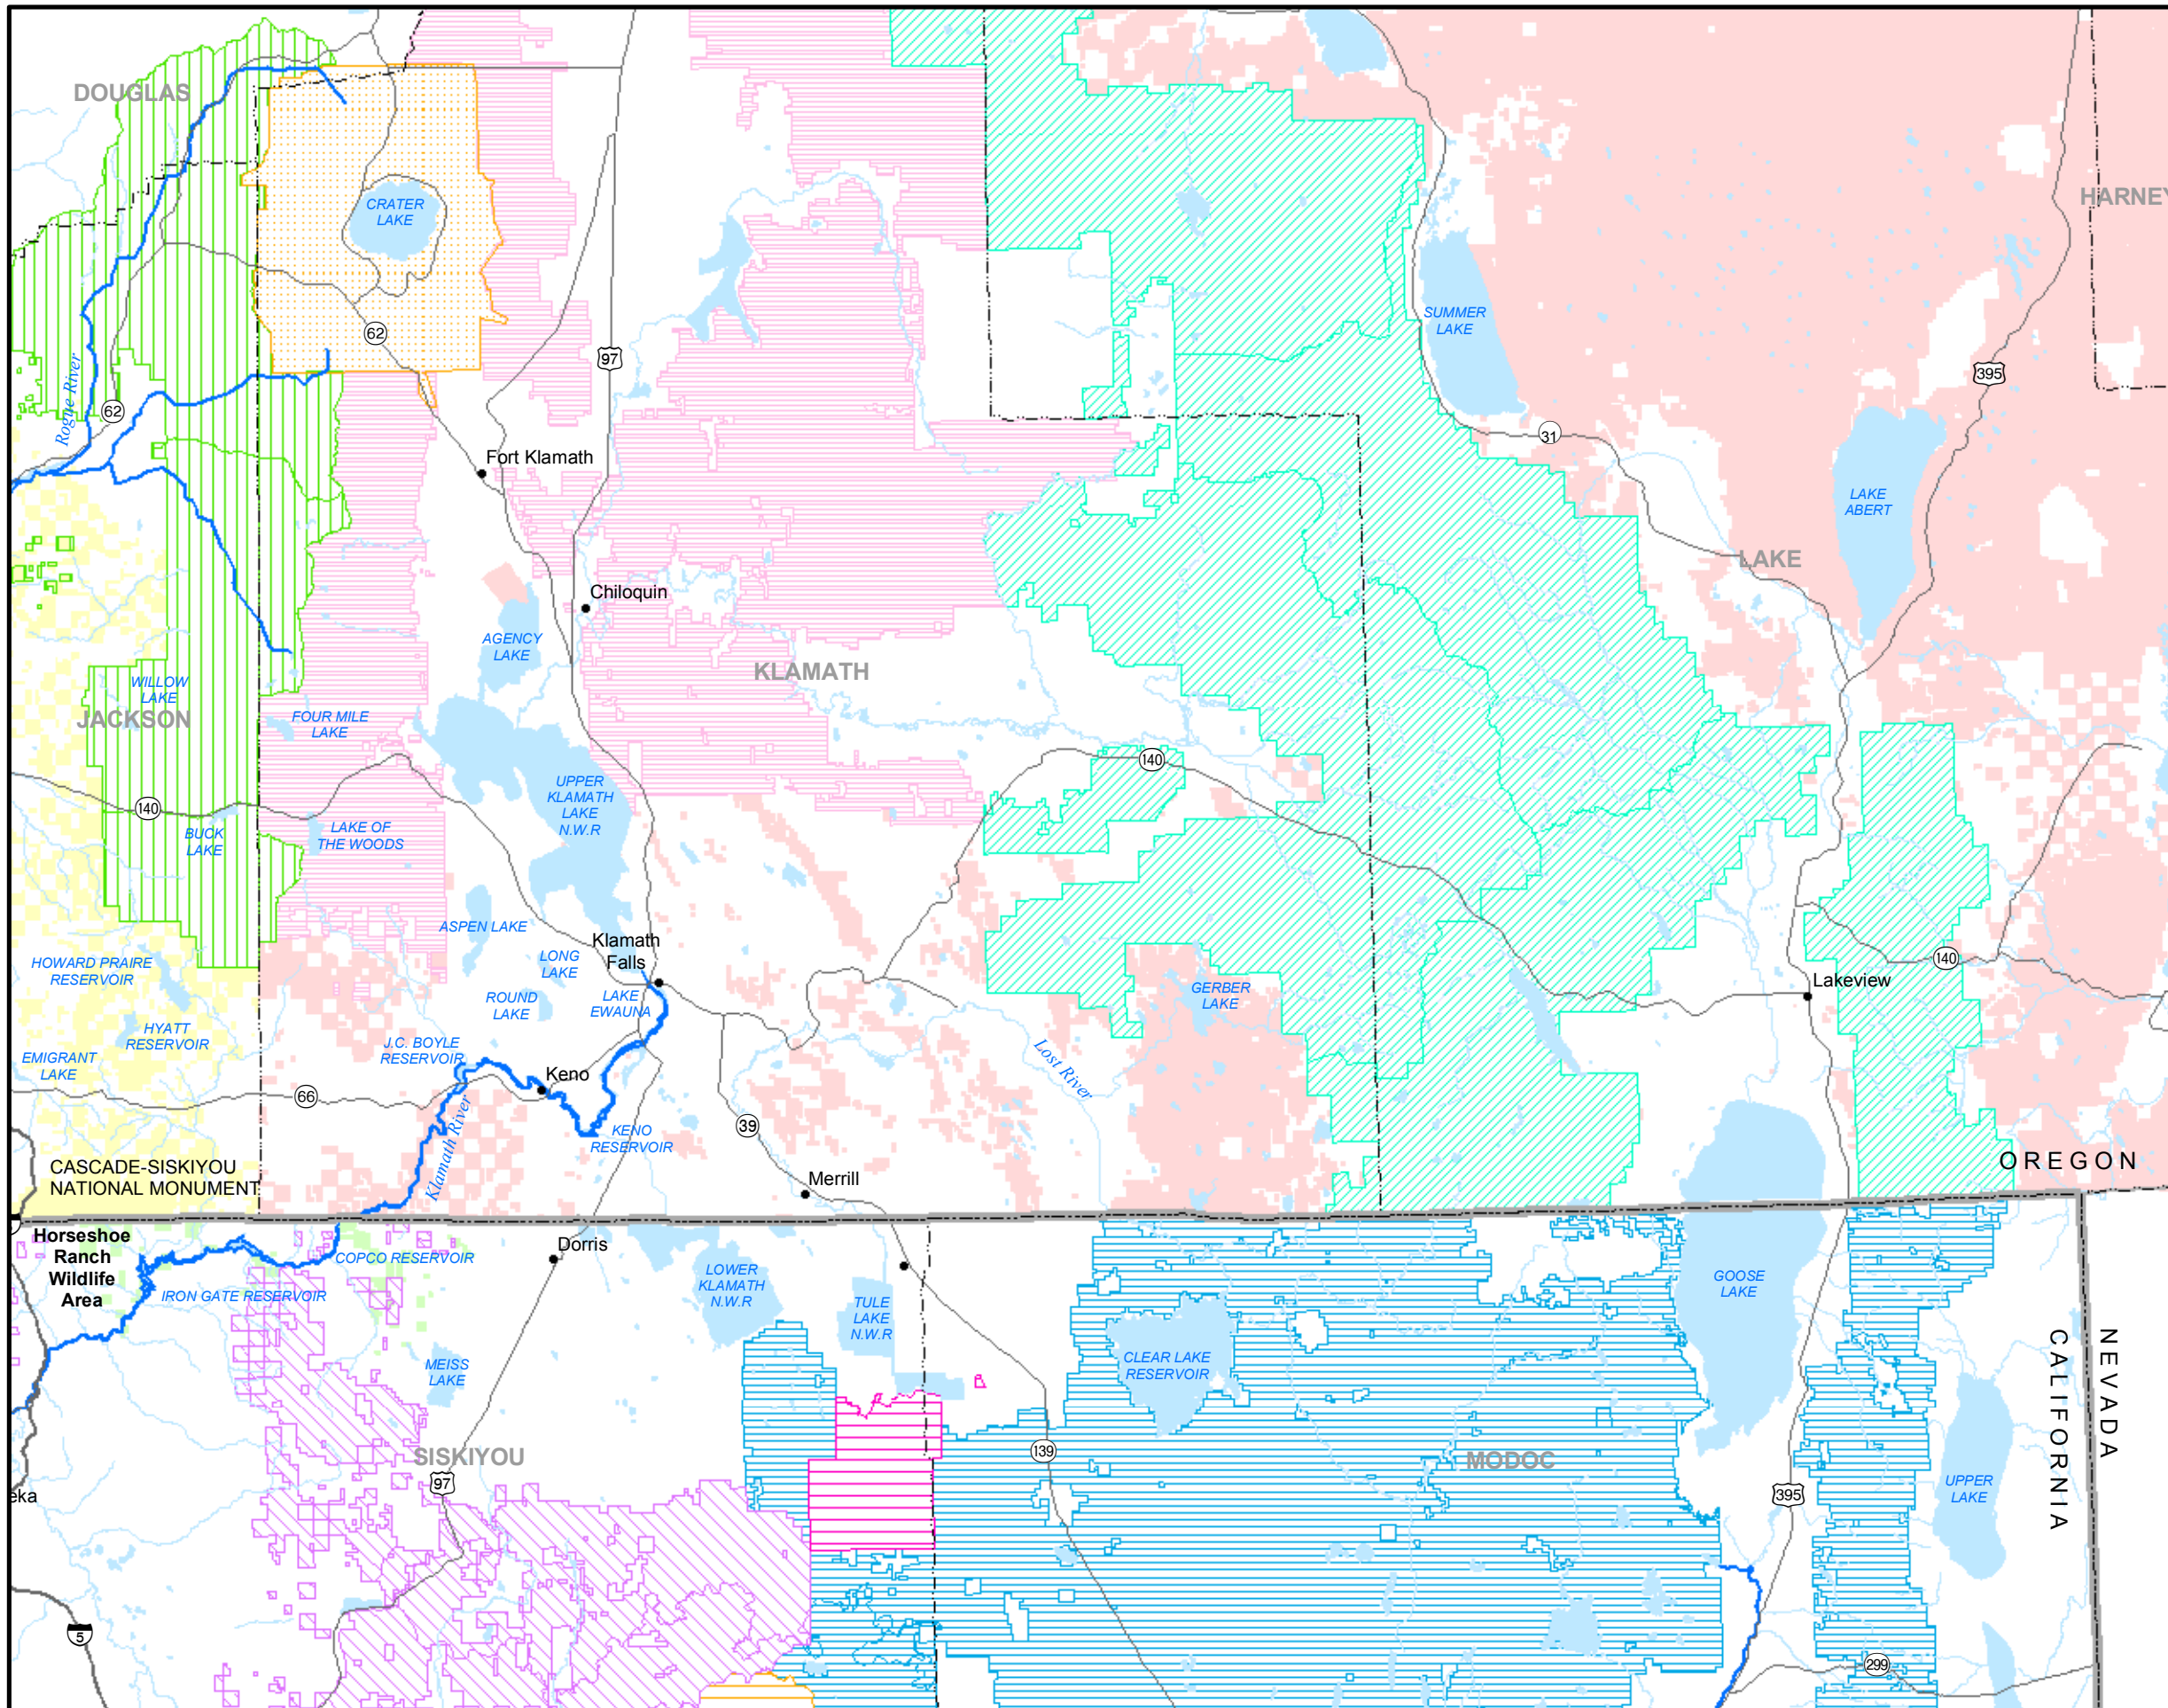

LEGEND

NATIONAL FORESTS

- FREMONT
- KLAMATH
- MODOC
- ROGUE RIVER
- SHASTA-TRINITY
- SISKIYOU
- SIX RIVERS
- WINEMA

BLM

- LAKEVIEW DISTRICT
- REDDING DISTRICT
- MEDFORD DISTRICT

NPS

- CRATER LAKE NATIONAL PARK
- LAVA BEDS NATIONAL MONUMENT
- WHITewater RIVER
- RIVER
- LAKE OR RESERVOIR