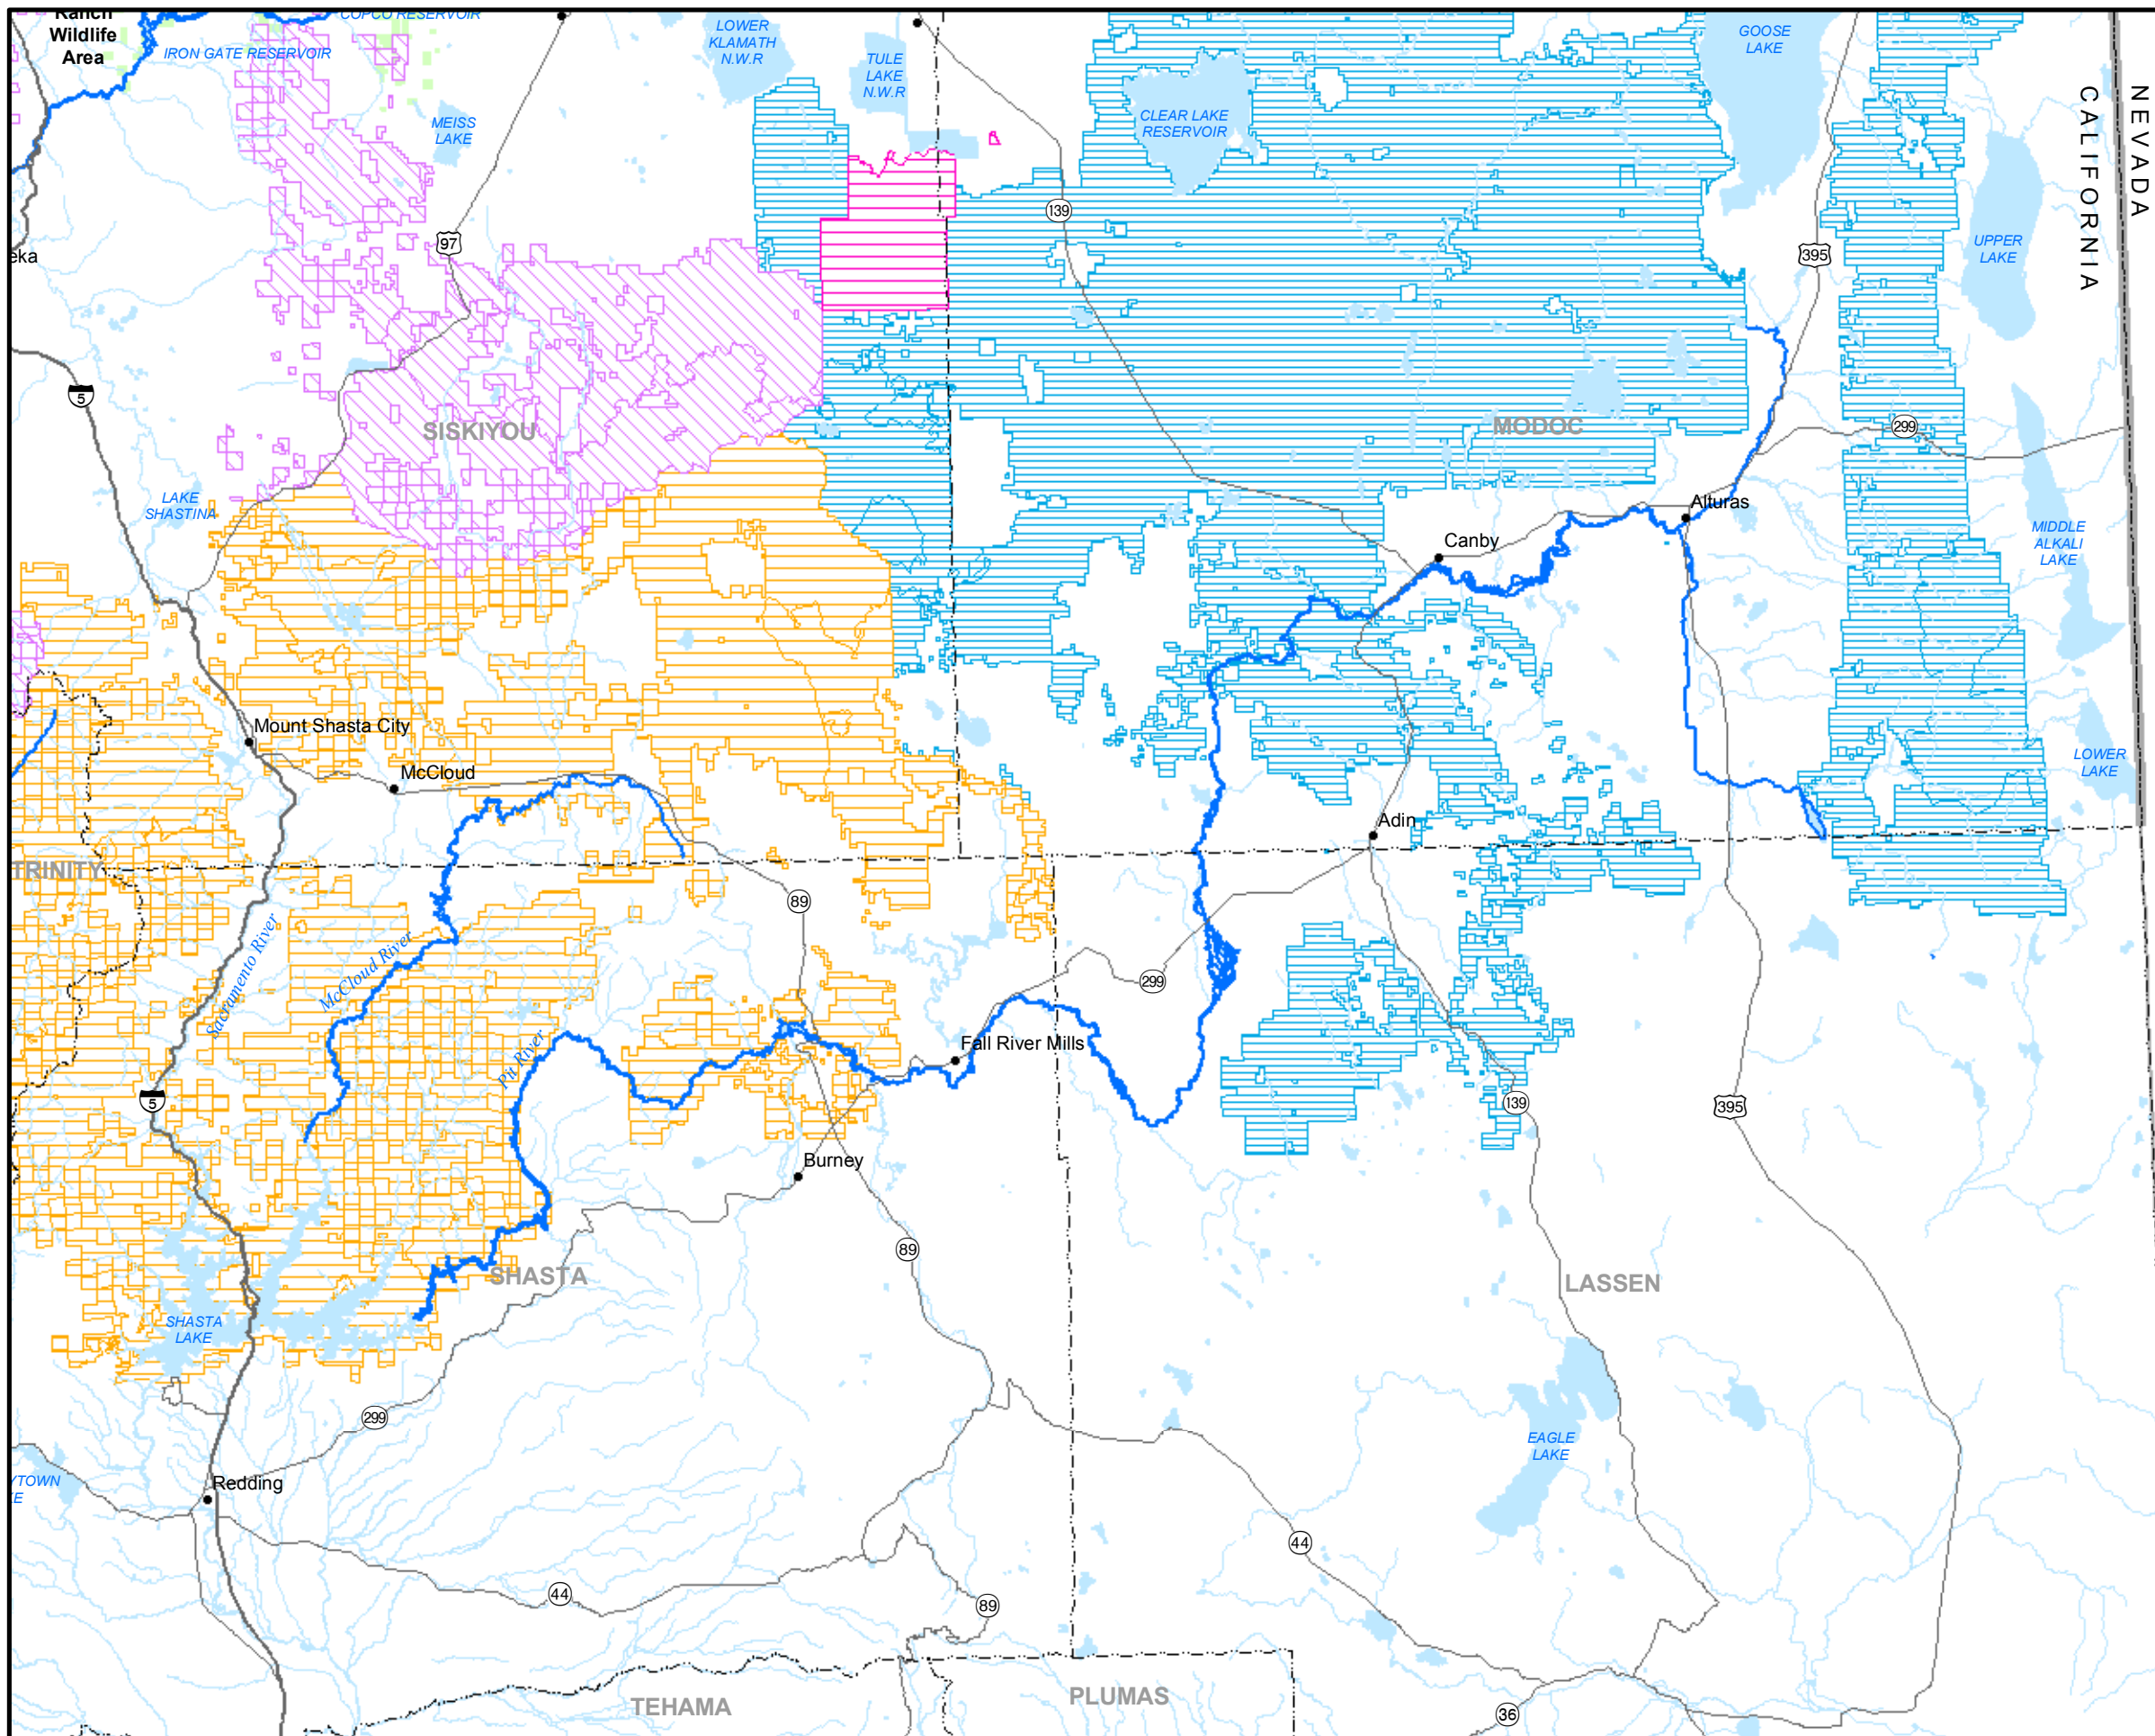

BLM

- LAKEVIEW DISTRICT
- REDDING DISTRICT
- MEDFORD DISTRICT

NPS

- CRATER LAKE NATIONAL PARK
- LAVA BEDS NATIONAL MONUMENT
- WHITewater RIVER
- RIVER
- LAKE OR RESERVOIR

Klamath Hydroelectric Project

Figure 4.7-2 (2 of 4)
Recreation Opportunities
within the Klamath Region

LEGEND

NATIONAL FORESTS

- FREMONT
- KLAMATH
- MODOC
- ROGUE RIVER
- SHASTA-TRINITY
- SISKIYOU
- SIX RIVERS
- WINEMA

BLM

- LAKEVIEW DISTRICT
- REDDING DISTRICT
- MEDFORD DISTRICT

NPS

- CRATER LAKE NATIONAL PARK
- LAVA BEDS NATIONAL MONUMENT
- WHITewater RIVER
- RIVER
- LAKE OR RESERVOIR

Klamath Hydroelectric Project

Figure 4.7-2 (3 of 4)
 Recreation Opportunities
 within the Klamath Region

LEGEND

NATIONAL FORESTS

- FREMONT
- KLAMATH
- MODOC
- ROGUE RIVER
- SHASTA-TRINITY
- SISKIYOU
- SIX RIVERS
- WINEMA

BLM

- LAKEVIEW DISTRICT
- REDDING DISTRICT
- MEDFORD DISTRICT

NPS

- CRATER LAKE NATIONAL PARK
- LAVA BEDS NATIONAL MONUMENT
- WHITWATER RIVER
- RIVER
- LAKE OR RESERVOIR

Klamath Hydroelectric Project

Figure 4.7-2 (4 of 4)
Recreation Opportunities
within the Klamath Region