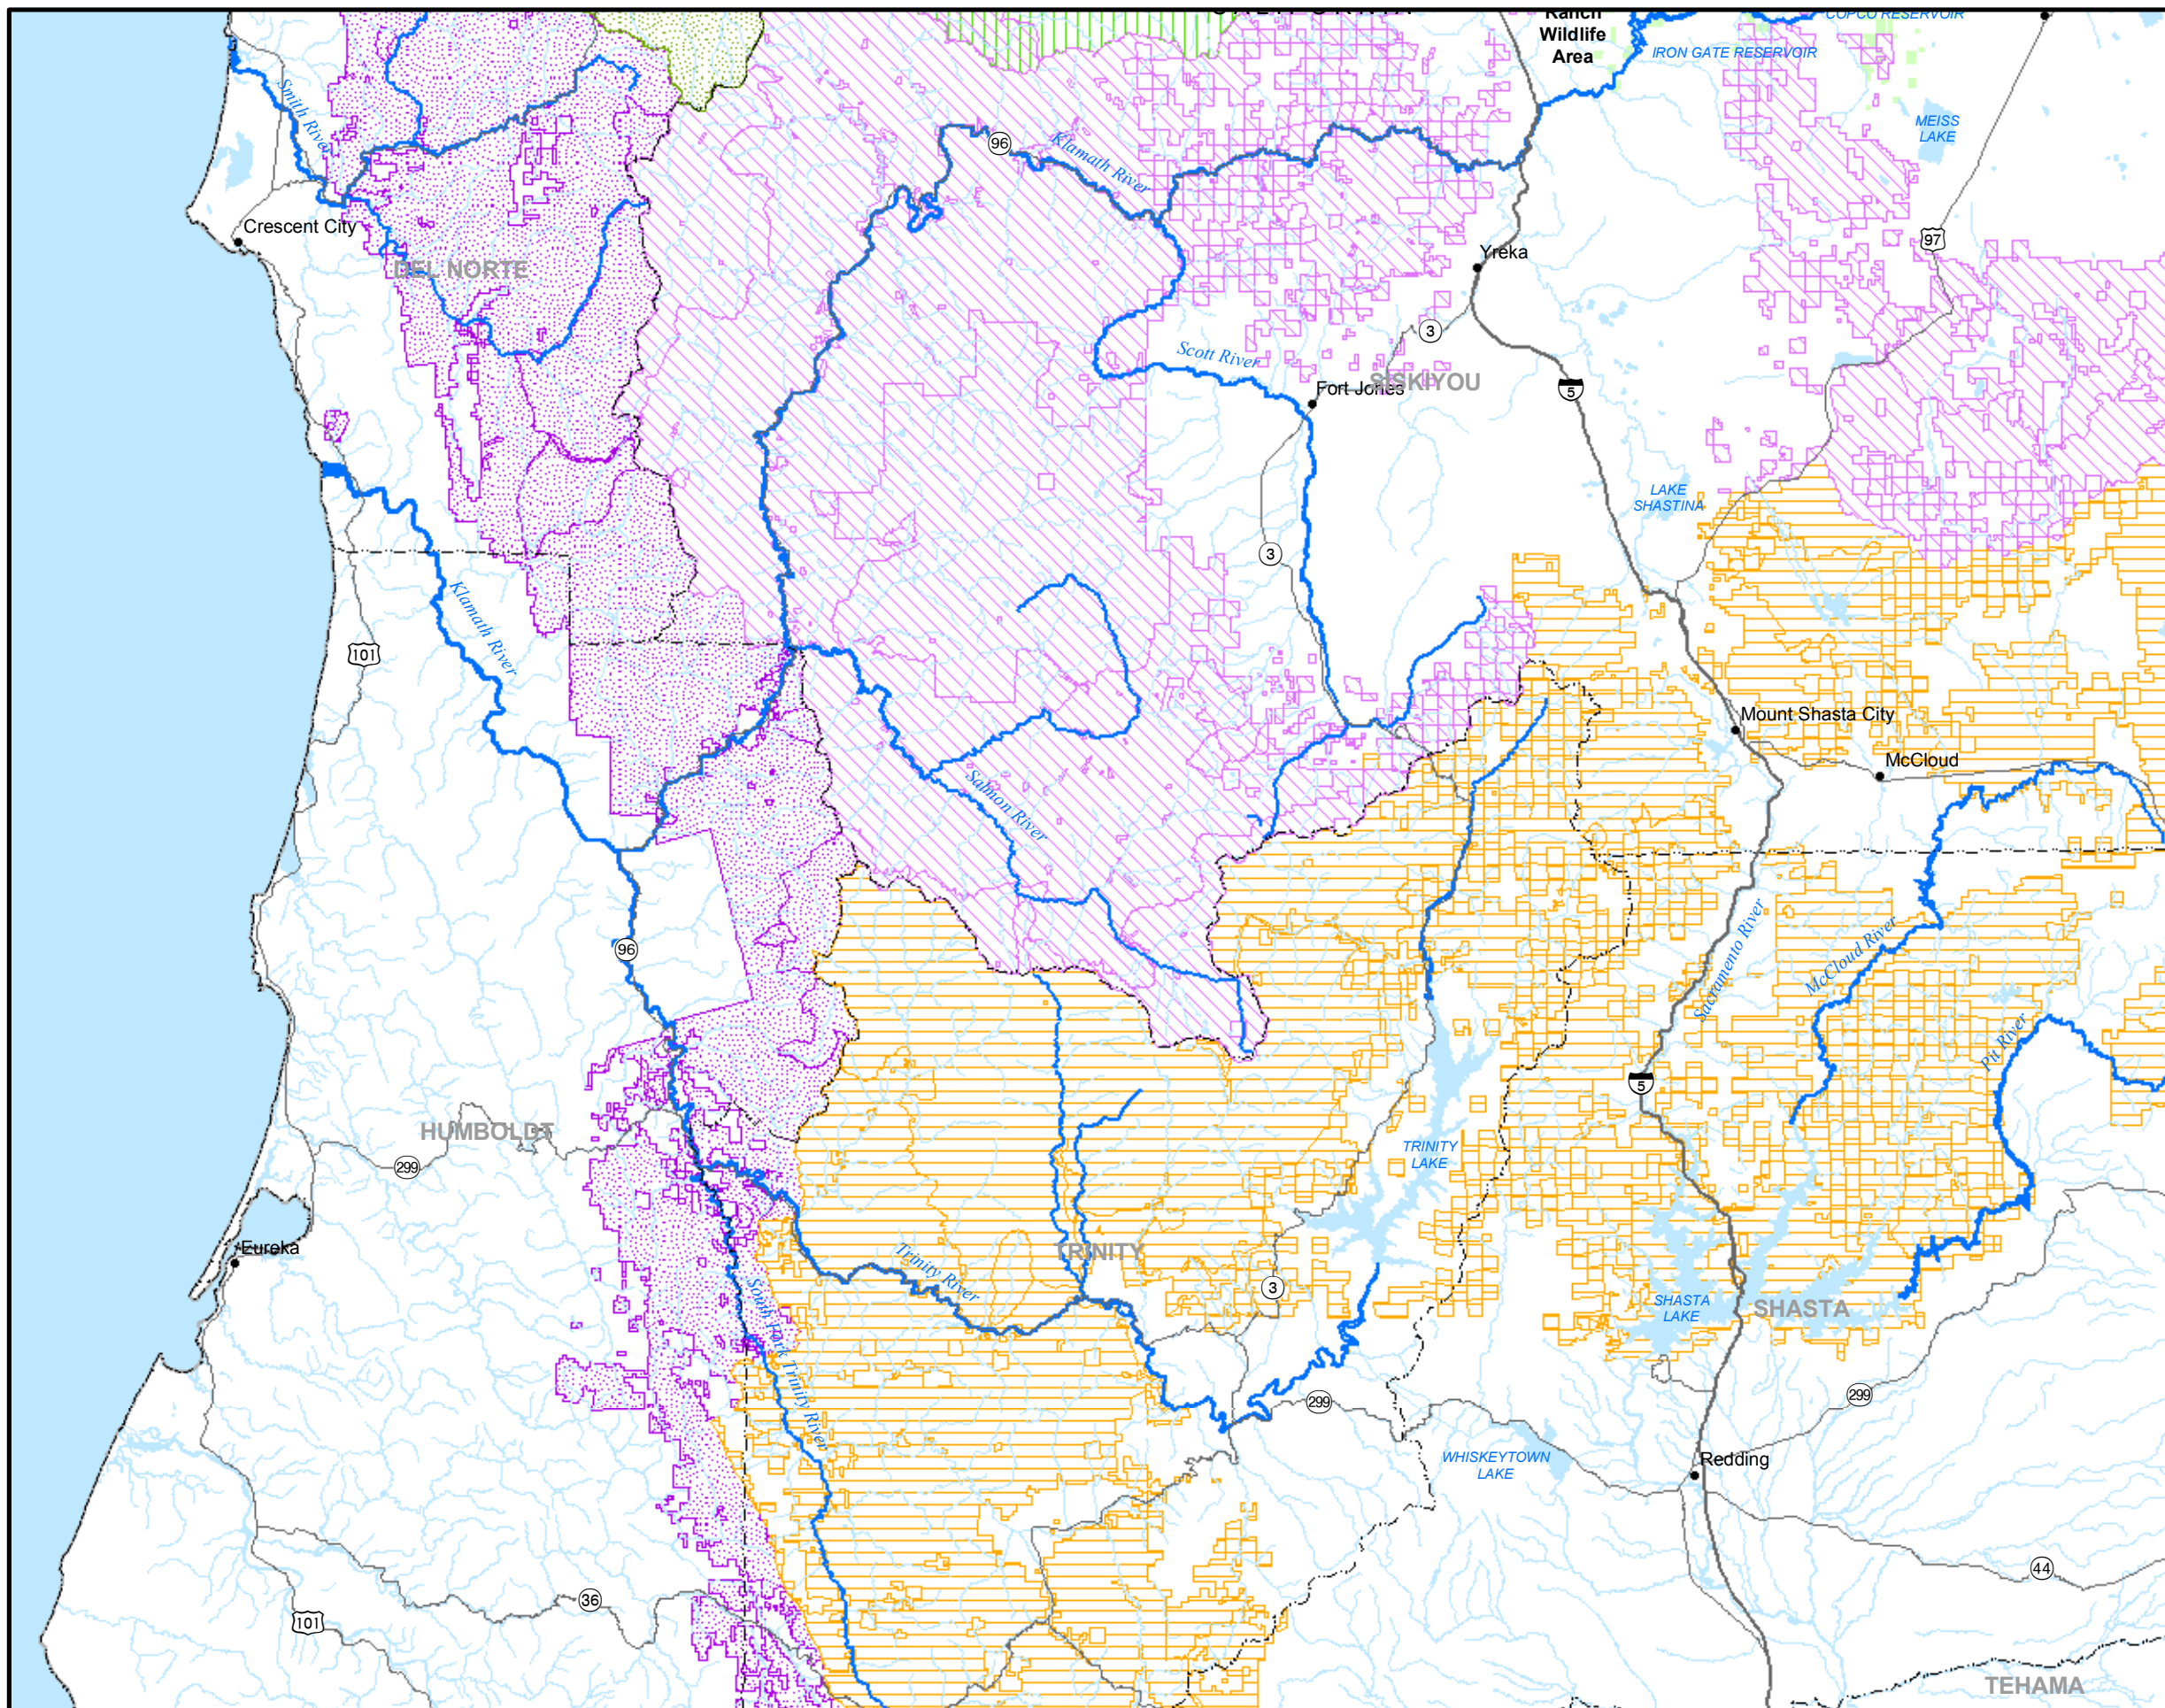

LEGEND

NATIONAL FORESTS

- FREMONT
- KLAMATH
- MODOC
- ROGUE RIVER
- SHASTA-TRINITY
- SISKIYOU
- SIX RIVERS
- WINEMA

BLM

- LAKEVIEW DISTRICT
- REDDING DISTRICT
- MEDFORD DISTRICT

NPS

- CRATER LAKE NATIONAL PARK
- LAVA BEDS NATIONAL MONUMENT
- WHITewater RIVER
- RIVER
- LAKE OR RESERVOIR

Klamath Hydroelectric Project

Figure 4.7-2 (1 of 4)
Recreation Opportunities
within the Klamath Region

- LEGEND**
- NATIONAL FORESTS**
- FREMONT
 - KLAMATH
 - MODOC
 - ROGUE RIVER
 - SHASTA-TRINITY
 - SISKIYOU
 - SIX RIVERS
 - WINEMA
- BLM**
- LAKEVIEW DISTRICT
 - REDDING DISTRICT
 - MEDFORD DISTRICT
- NPS**
- CRATER LAKE NATIONAL PARK
 - LAVA BEDS NATIONAL MONUMENT
 - WHITewater RIVER
 - RIVER
 - LAKE OR RESERVOIR

Klamath Hydroelectric Project

Figure 4.7-2 (2 of 4)
Recreation Opportunities
within the Klamath Region

LEGEND

NATIONAL FORESTS

- FREMONT
- KLAMATH
- MODOC
- ROGUE RIVER
- SHASTA-TRINITY
- SISKIYOU
- SIX RIVERS
- WINEMA

BLM

- LAKEVIEW DISTRICT
- REDDING DISTRICT
- MEDFORD DISTRICT

NPS

- CRATER LAKE NATIONAL PARK
- LAVA BEDS NATIONAL MONUMENT
- WHITewater RIVER
- RIVER
- LAKE OR RESERVOIR

Klamath Hydroelectric Project

Figure 4.7-2 (3 of 4)
 Recreation Opportunities
 within the Klamath Region