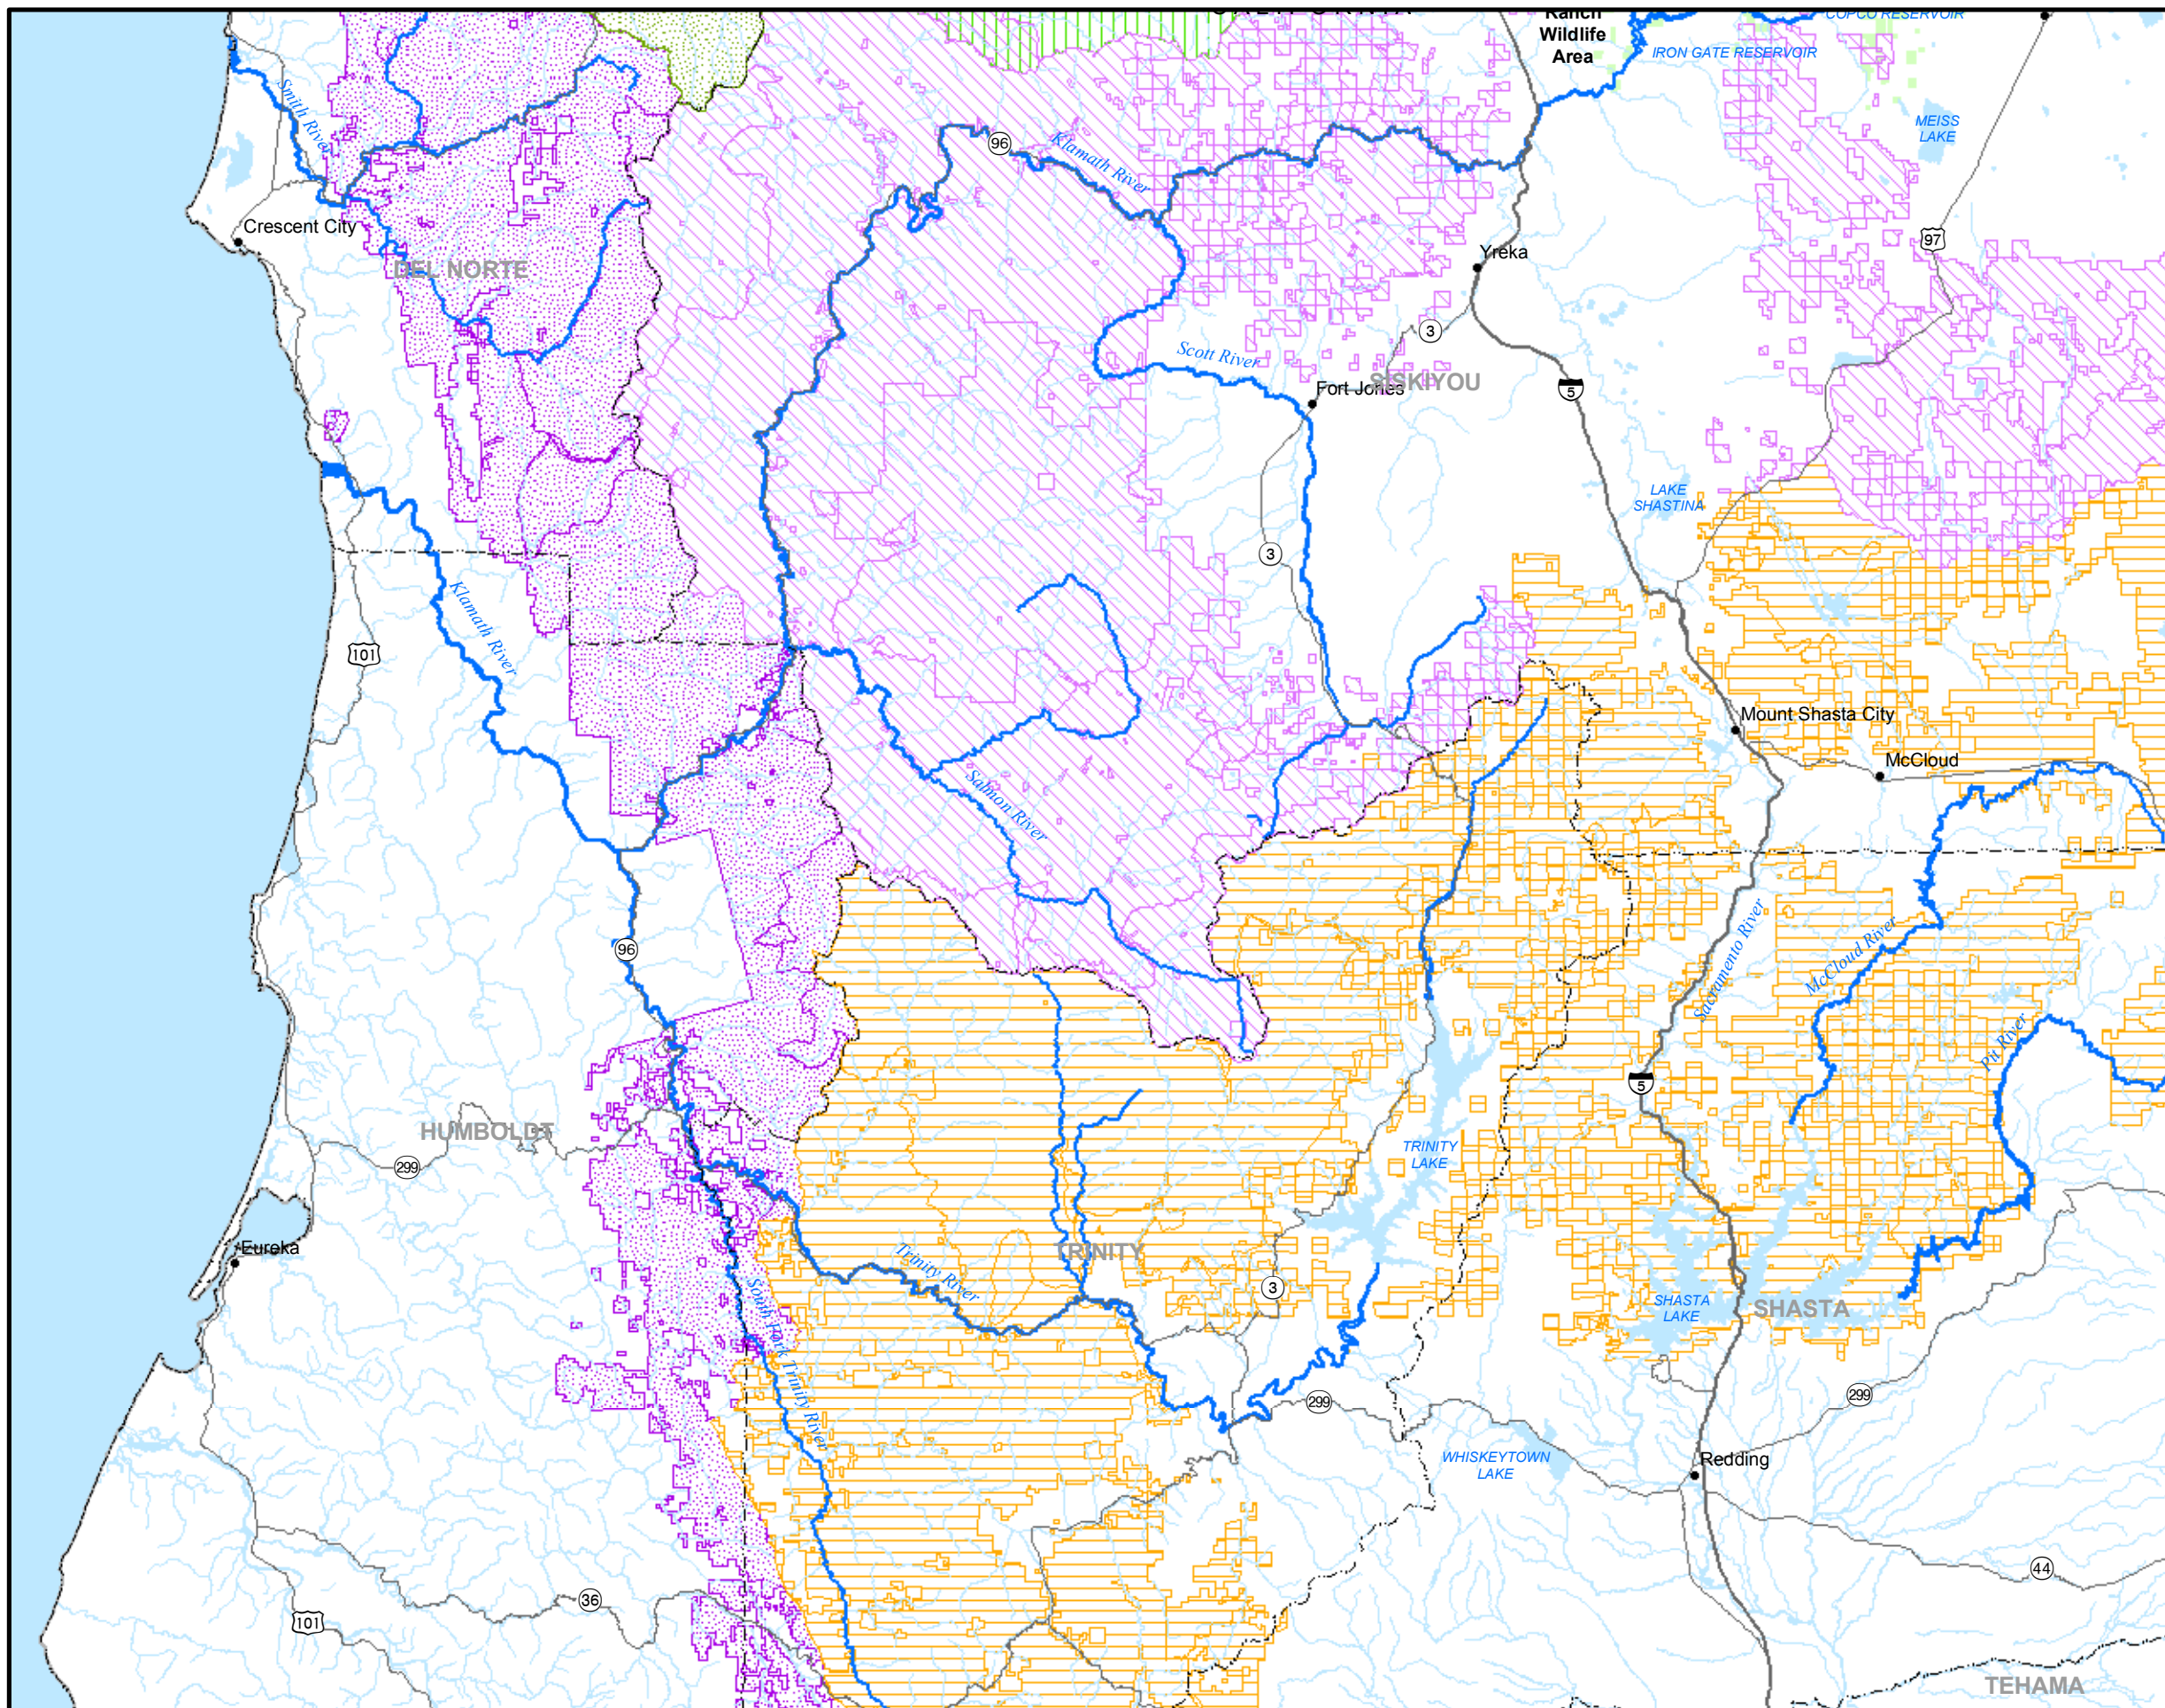

BLM

- LAKEVIEW DISTRICT
- REDDING DISTRICT
- MEDFORD DISTRICT

NPS

- CRATER LAKE NATIONAL PARK
- LAVA BEDS NATIONAL MONUMENT
- WHITewater RIVER
- RIVER
- LAKE OR RESERVOIR

Klamath Hydroelectric Project

Figure 4.7-2 (2 of 4)
Recreation Opportunities
within the Klamath Region

LEGEND

NATIONAL FORESTS

- FREMONT
- KLAMATH
- MODOC
- ROGUE RIVER
- SHASTA-TRINITY
- SISKIYOU
- SIX RIVERS
- WINEMA

BLM

- LAKEVIEW DISTRICT
- REDDING DISTRICT
- MEDFORD DISTRICT

NPS

- CRATER LAKE NATIONAL PARK
- LAVA BEDS NATIONAL MONUMENT
- WHITewater RIVER
- RIVER
- LAKE OR RESERVOIR

Klamath Hydroelectric Project

Figure 4.7-2 (3 of 4)
 Recreation Opportunities
 within the Klamath Region

LEGEND

NATIONAL FORESTS

- FREMONT
- KLAMATH
- MODOC
- ROGUE RIVER
- SHASTA-TRINITY
- SISKIYOU
- SIX RIVERS
- WINEMA