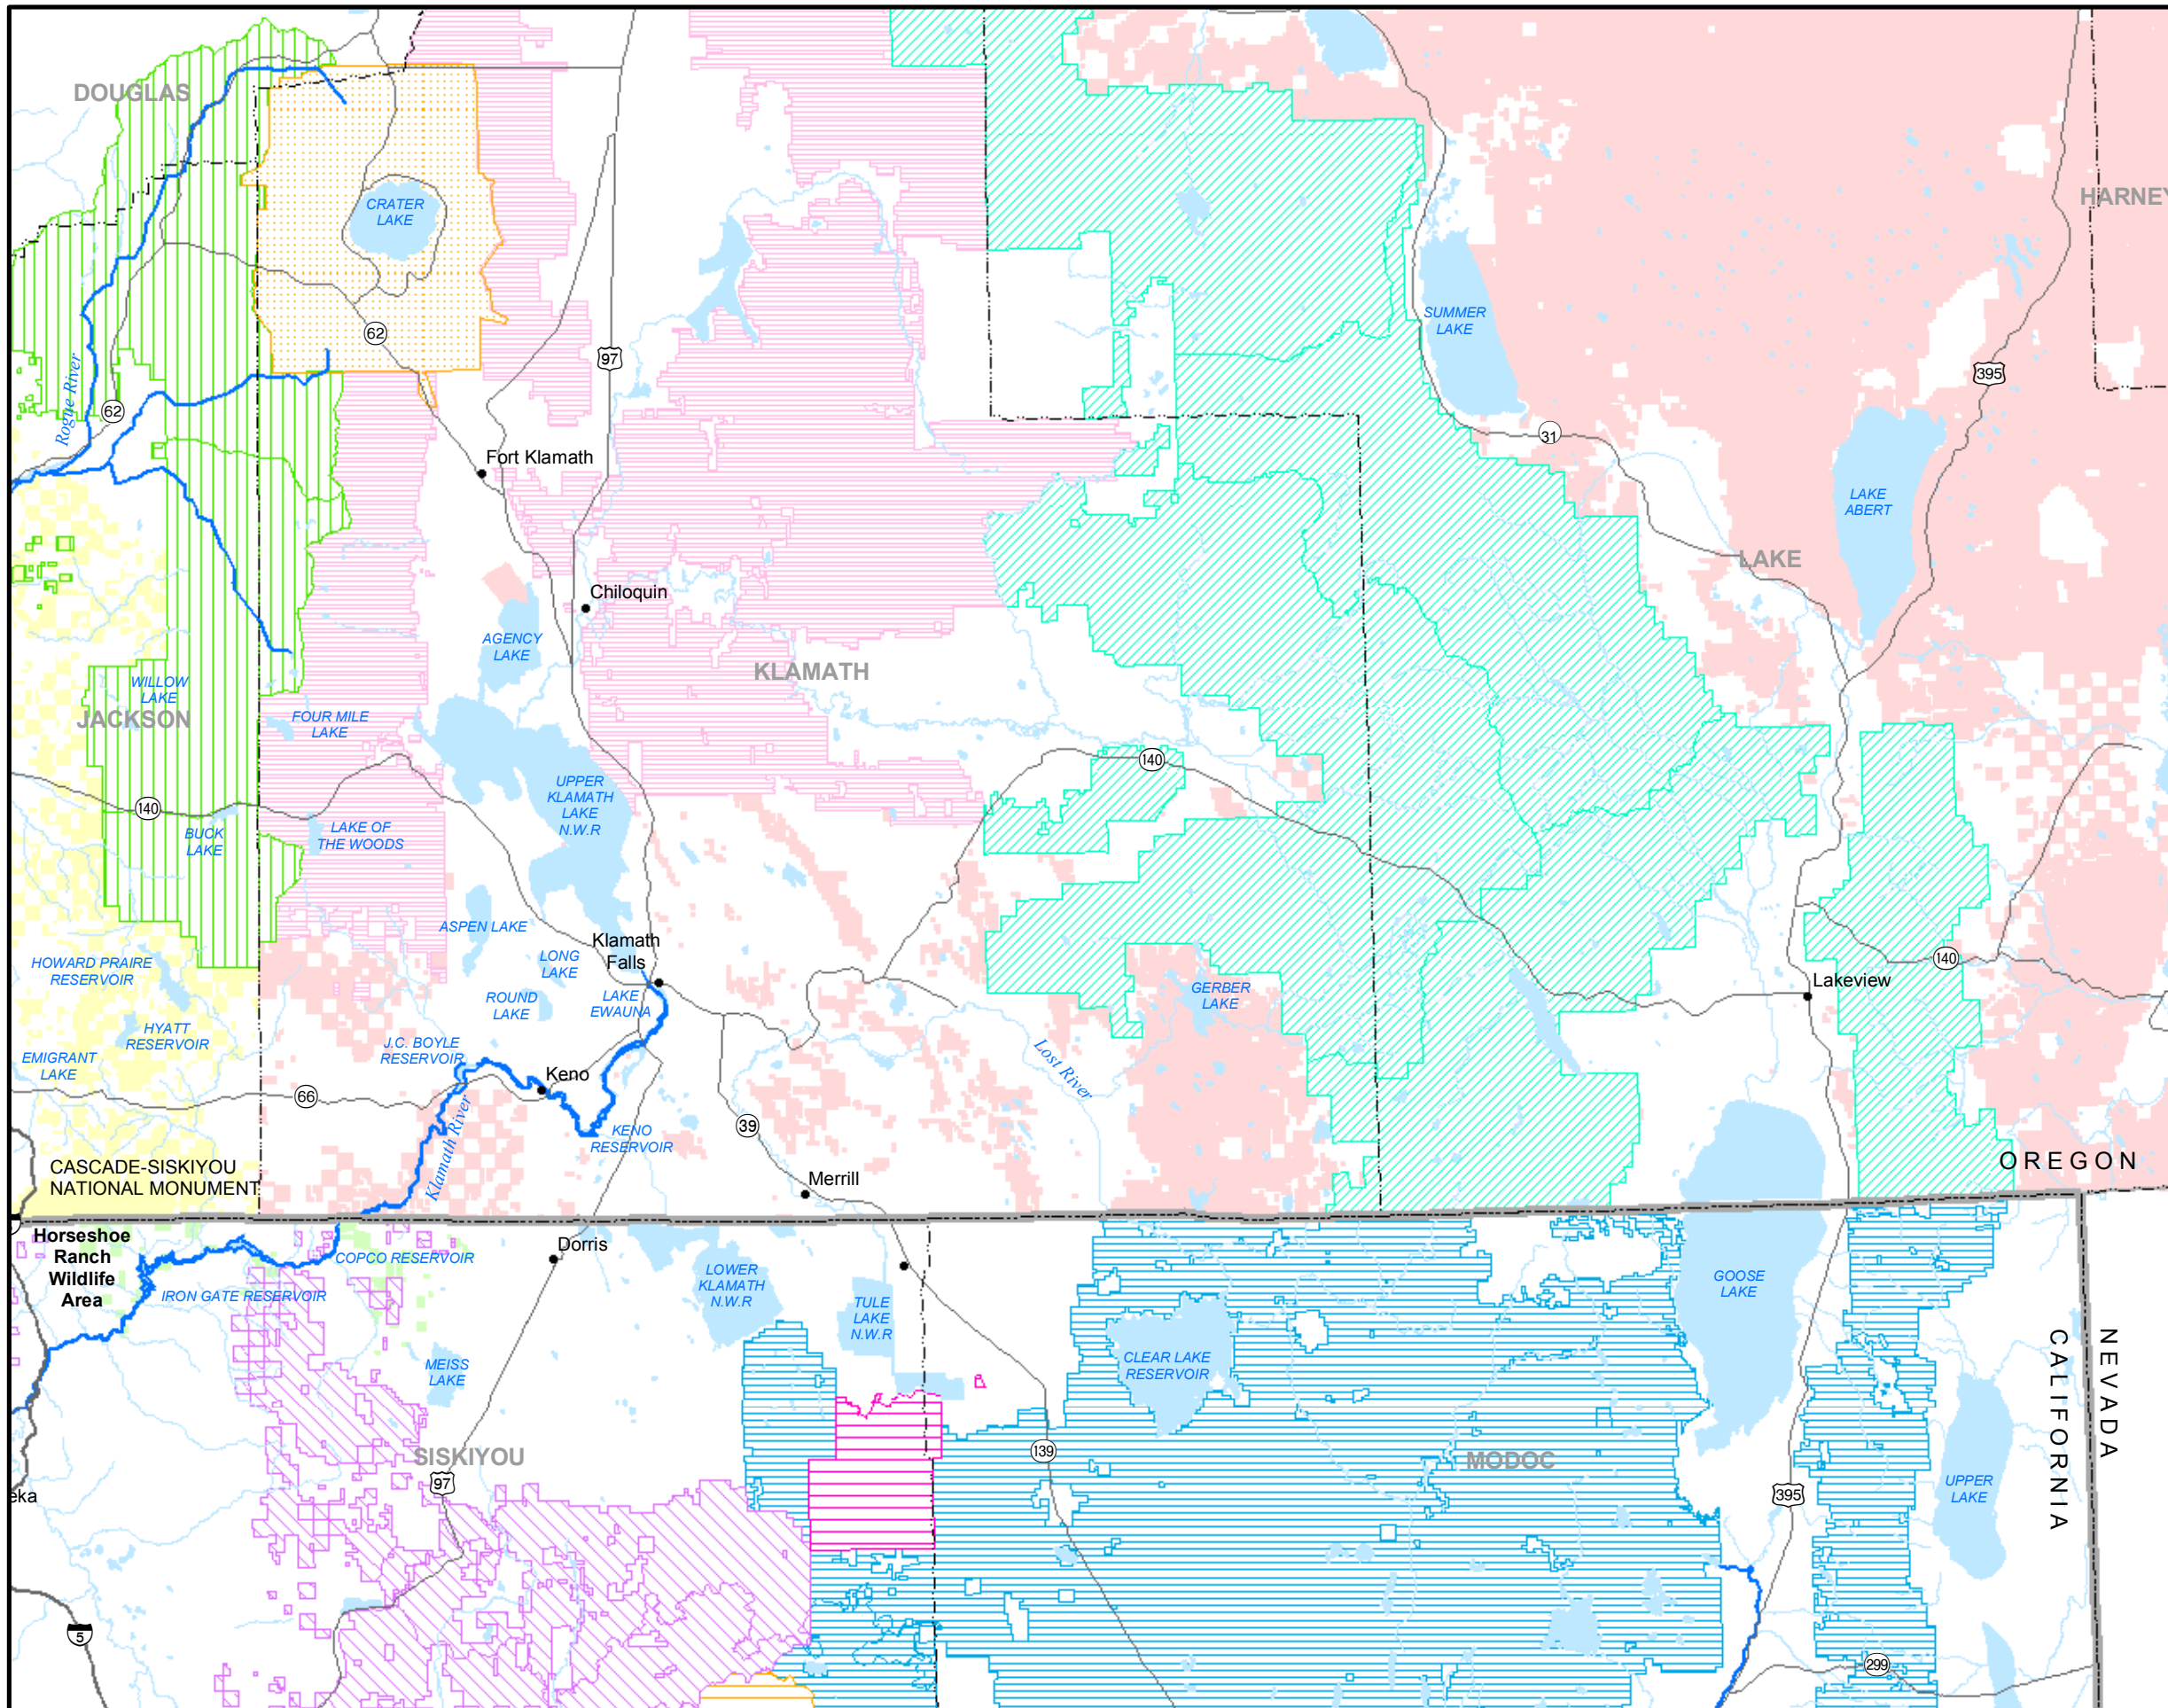

LEGEND

NATIONAL FORESTS

- FREMONT
- KLAMATH
- MODOC
- ROGUE RIVER
- SHASTA-TRINITY
- SISKIYOU
- SIX RIVERS
- WINEMA

BLM

- LAKEVIEW DISTRICT
- REDDING DISTRICT
- MEDFORD DISTRICT

NPS

- CRATER LAKE NATIONAL PARK
- LAVA BEDS NATIONAL MONUMENT
- WHITewater RIVER
- RIVER
- LAKE OR RESERVOIR

Klamath Hydroelectric Project

Figure 4.7-2 (1 of 4)
Recreation Opportunities
within the Klamath Region

- LEGEND**
- NATIONAL FORESTS**
- FREMONT
 - KLAMATH
 - MODOC
 - ROGUE RIVER
 - SHASTA-TRINITY
 - SISKIYOU
 - SIX RIVERS
 - WINEMA
- BLM**
- LAKEVIEW DISTRICT
 - REDDING DISTRICT
 - MEDFORD DISTRICT
- NPS**
- CRATER LAKE NATIONAL PARK
 - LAVA BEDS NATIONAL MONUMENT
 - WHITewater RIVER
 - RIVER
 - LAKE OR RESERVOIR

BLM

- LAKEVIEW DISTRICT
- REDDING DISTRICT
- MEDFORD DISTRICT

NPS

- CRATER LAKE NATIONAL PARK
- LAVA BEDS NATIONAL MONUMENT
- WHITewater RIVER
- RIVER
- LAKE OR RESERVOIR

Klamath Hydroelectric Project

Figure 4.7-2 (3 of 4)
 Recreation Opportunities
 within the Klamath Region

LEGEND

NATIONAL FORESTS

- FREMONT
- KLAMATH
- MODOC
- ROGUE RIVER
- SHASTA-TRINITY
- SISKIYOU
- SIX RIVERS
- WINEMA

BLM

- LAKEVIEW DISTRICT
- REDDING DISTRICT
- MEDFORD DISTRICT

NPS

- CRATER LAKE NATIONAL PARK
- LAVA BEDS NATIONAL MONUMENT
- WHITWATER RIVER
- RIVER
- LAKE OR RESERVOIR