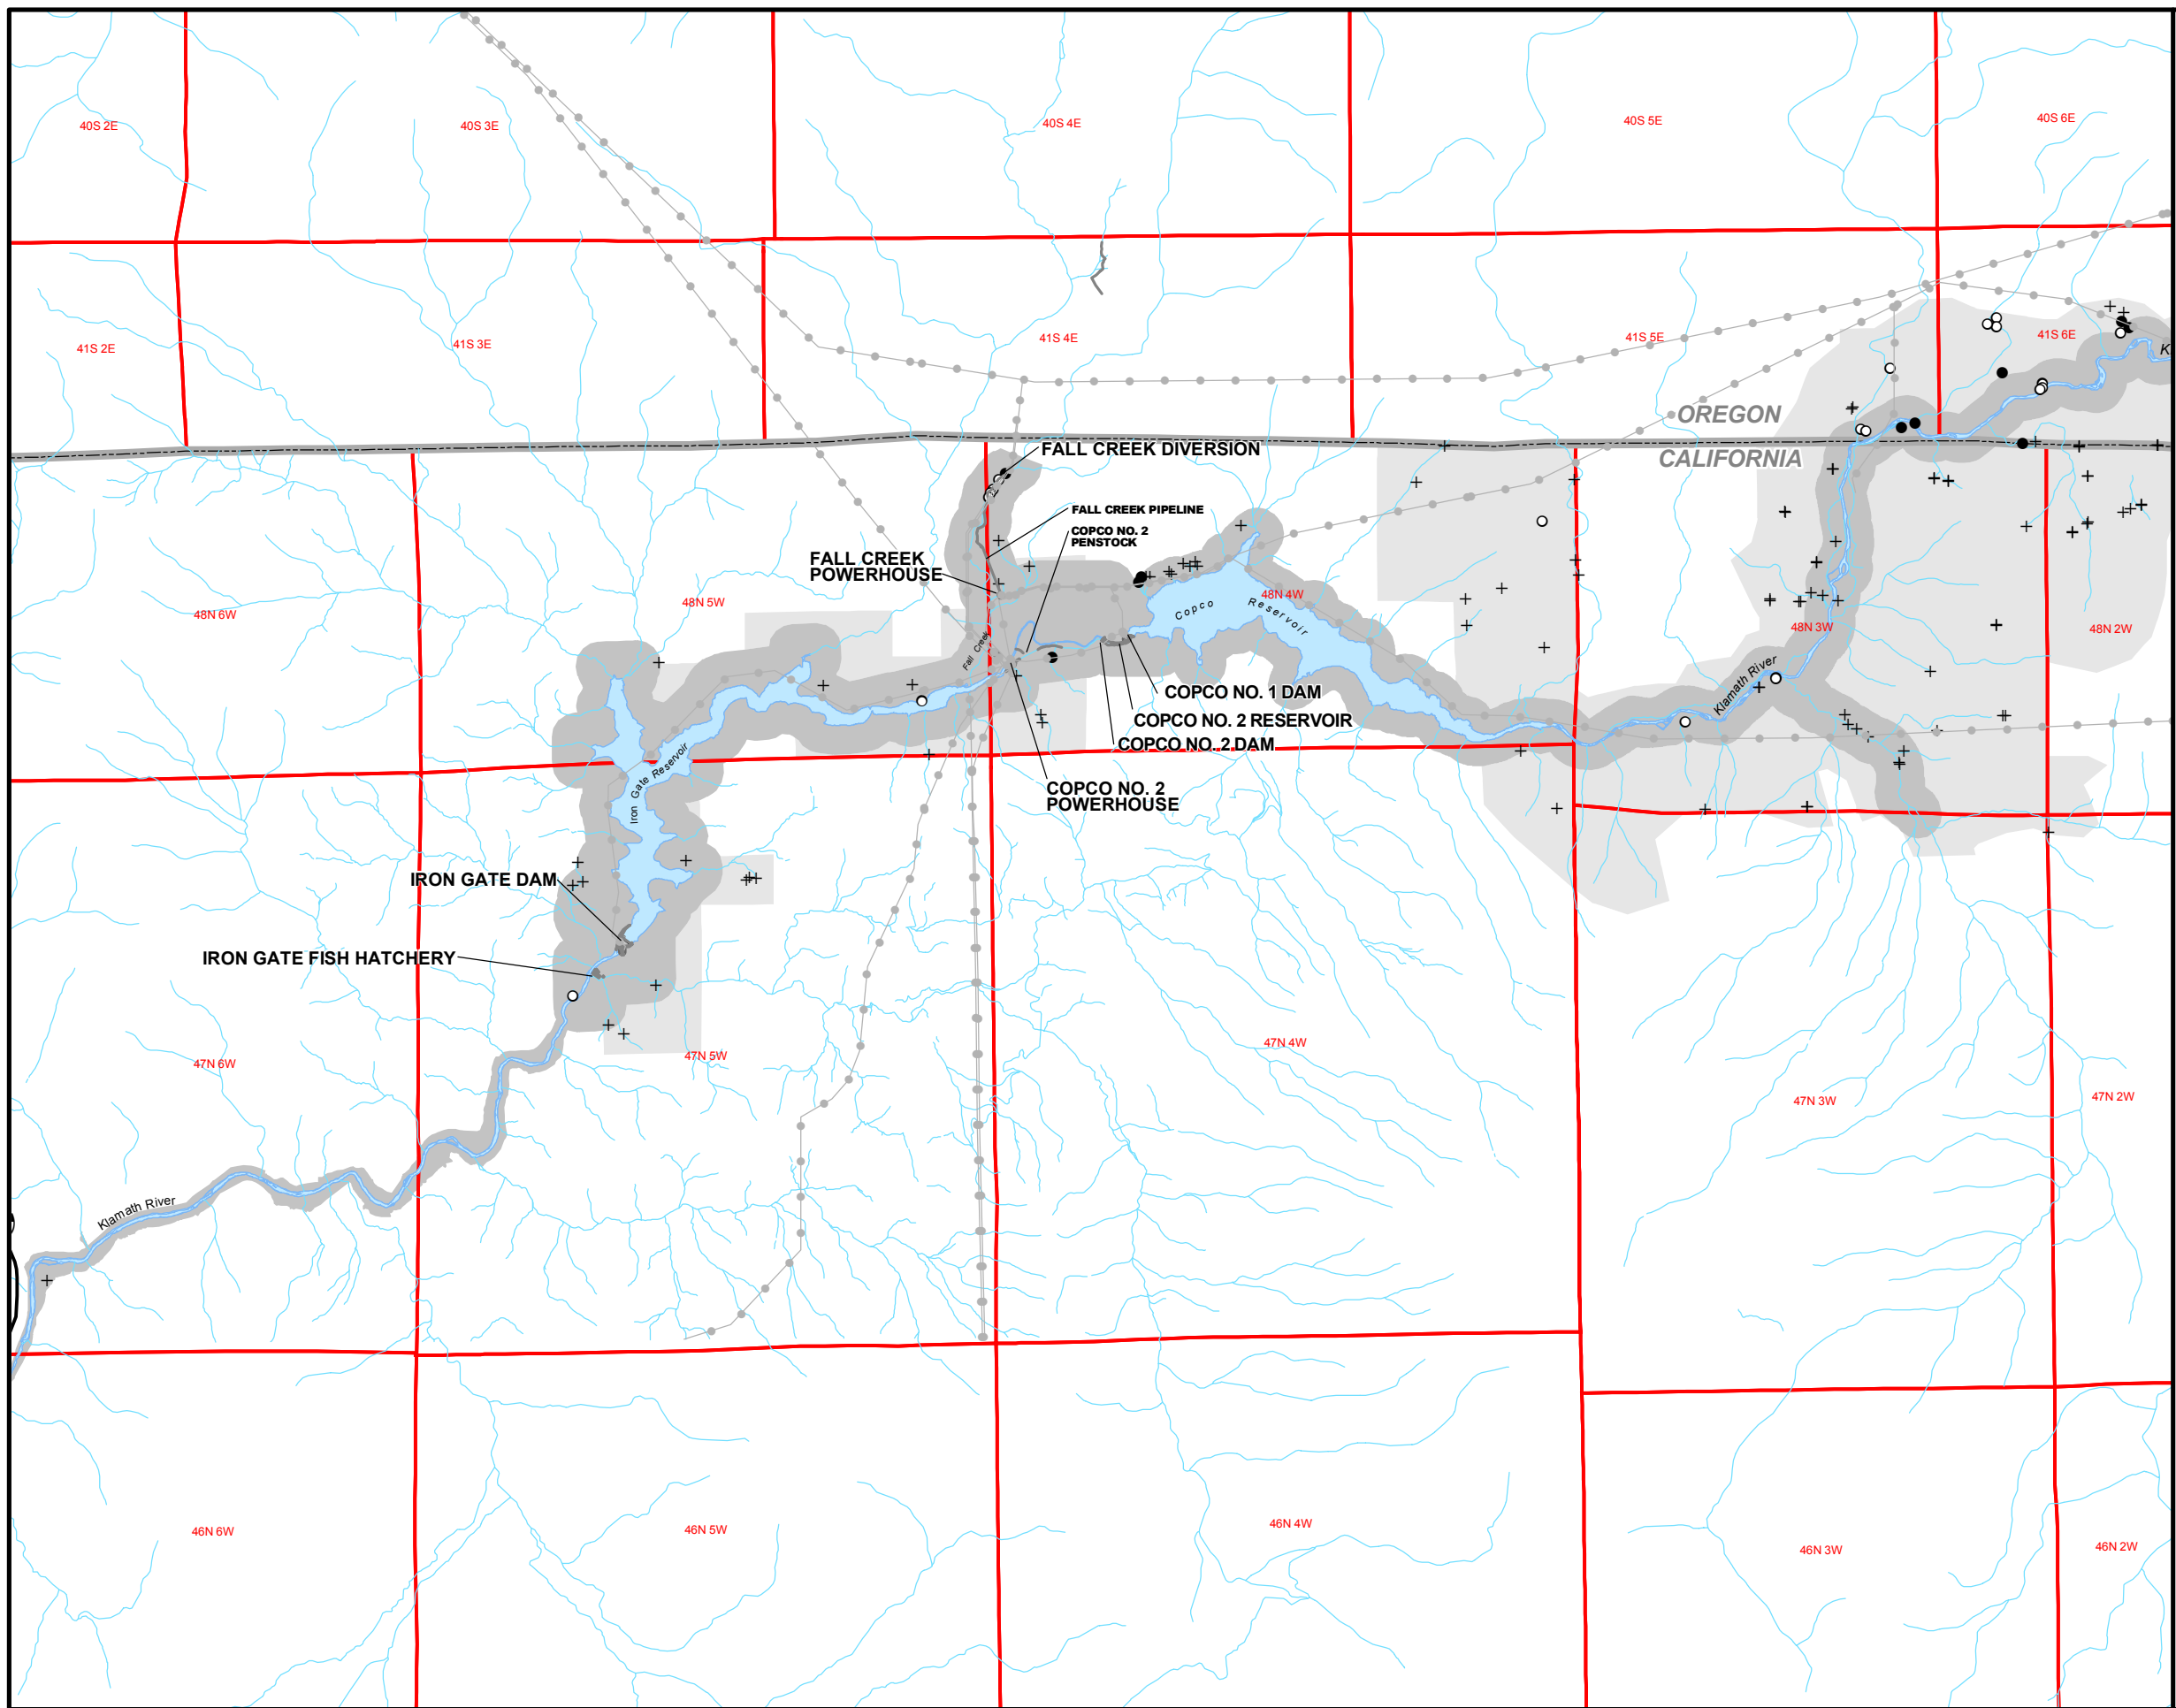

LEGEND

- MOLLUSKS FOUND
- MOLLUSKS NOT FOUND
- ⊕ NOT SURVEYED
- PRIMARY STUDY AREA
- SECONDARY STUDY AREA
- HIGHWAY
- TRANSMISSION LINE
- ▭ TOWNSHIP/RANGE
- STREAM
- OPEN WATER

Klamath Hydroelectric Project
Figure 10.7-1 (1 of 2)
 Spring Mollusk Habitat Inventory

LEGEND

- MOLLUSKS FOUND
- MOLLUSKS NOT FOUND
- + NOT SURVEYED
- PRIMARY STUDY AREA
- SECONDARY STUDY AREA
- HIGHWAY
- TRANSMISSION LINE
- ▭ TOWNSHIP/RANGE
- STREAM
- OPEN WATER

Klamath Hydroelectric Project