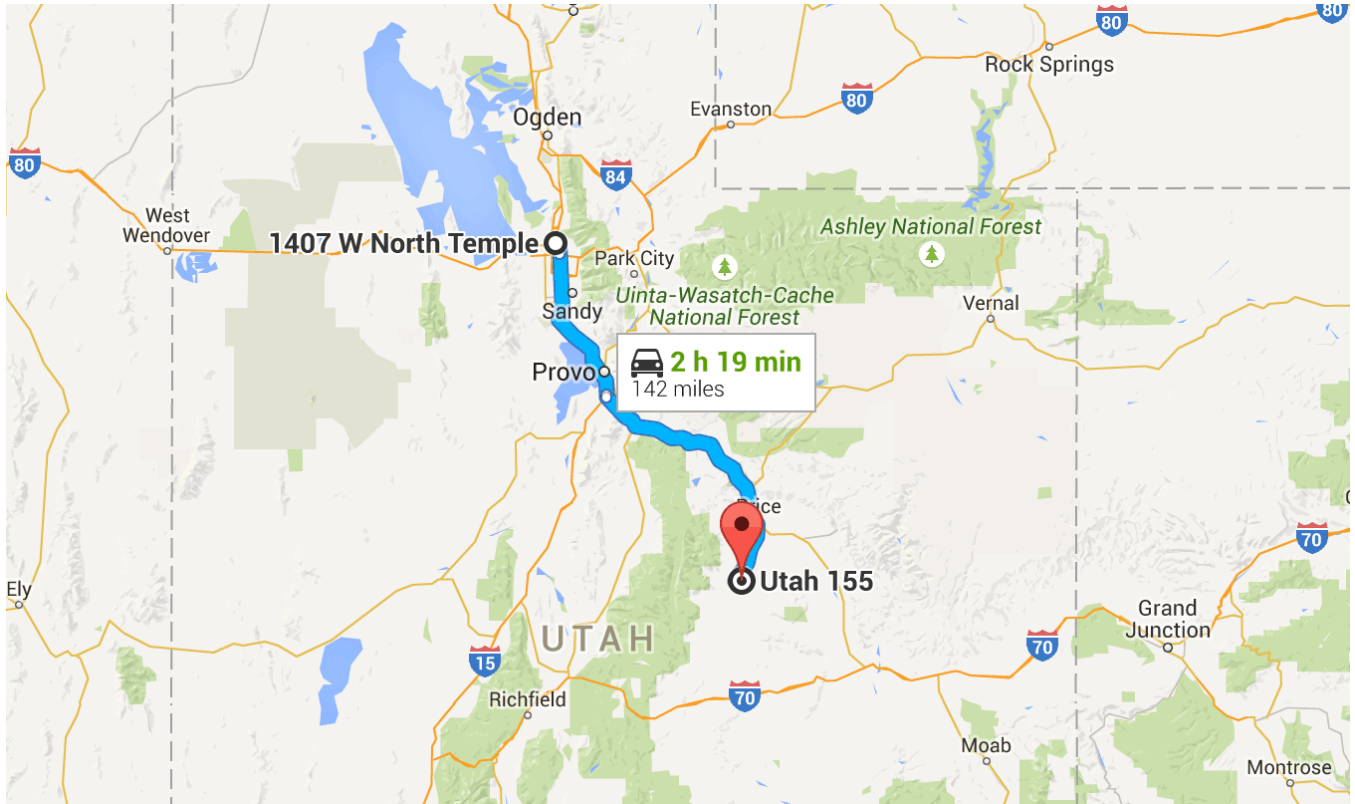

# Directions from 1407 W North Temple to UT-155

## 1407 W North Temple

Salt Lake City, UT 84116

Get on I-15 S from W 100 N/N Temple St and N 900 W

2.1 mi

↑ Head east on W 100 N/N Temple St toward N 1300 W

0.7 mi

↶ Turn left onto N 900 W

0.8 mi

↷ Turn right onto W 600 N

0.2 mi

⤴ Merge onto I-15 S via the ramp to Provo

0.4 mi

Follow I-15 S and US-6 E to UT-10 S/S Carbon Ave in Price. Exit from US-6 E

---

119 mi

Merge onto I-15 S

---

3.8 mi

Keep left at the fork to stay on I-15 S

---

47.0 mi

Take exit 257 B-A for US 6 E toward Price

---

0.8 mi