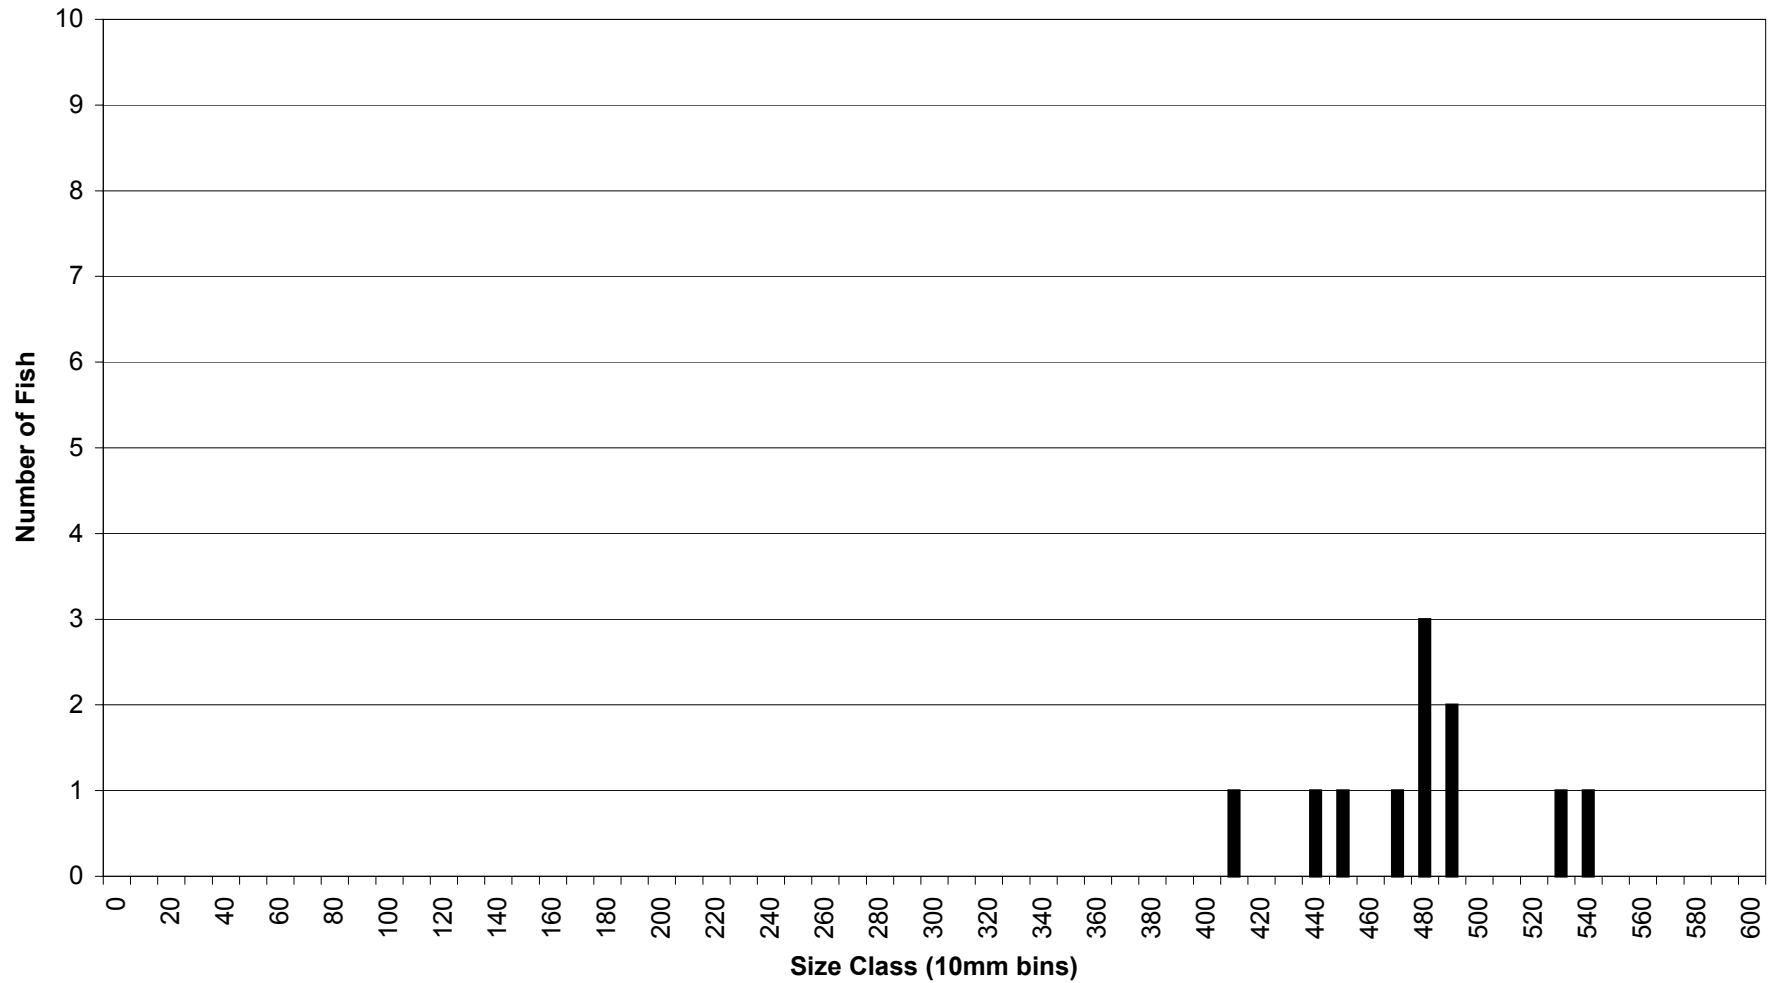

Iron Gate Reservoir Fish Lengths
Gear Type: Combined (seine, trammel, trap, and trawl)
Species: Shortnose Sucker