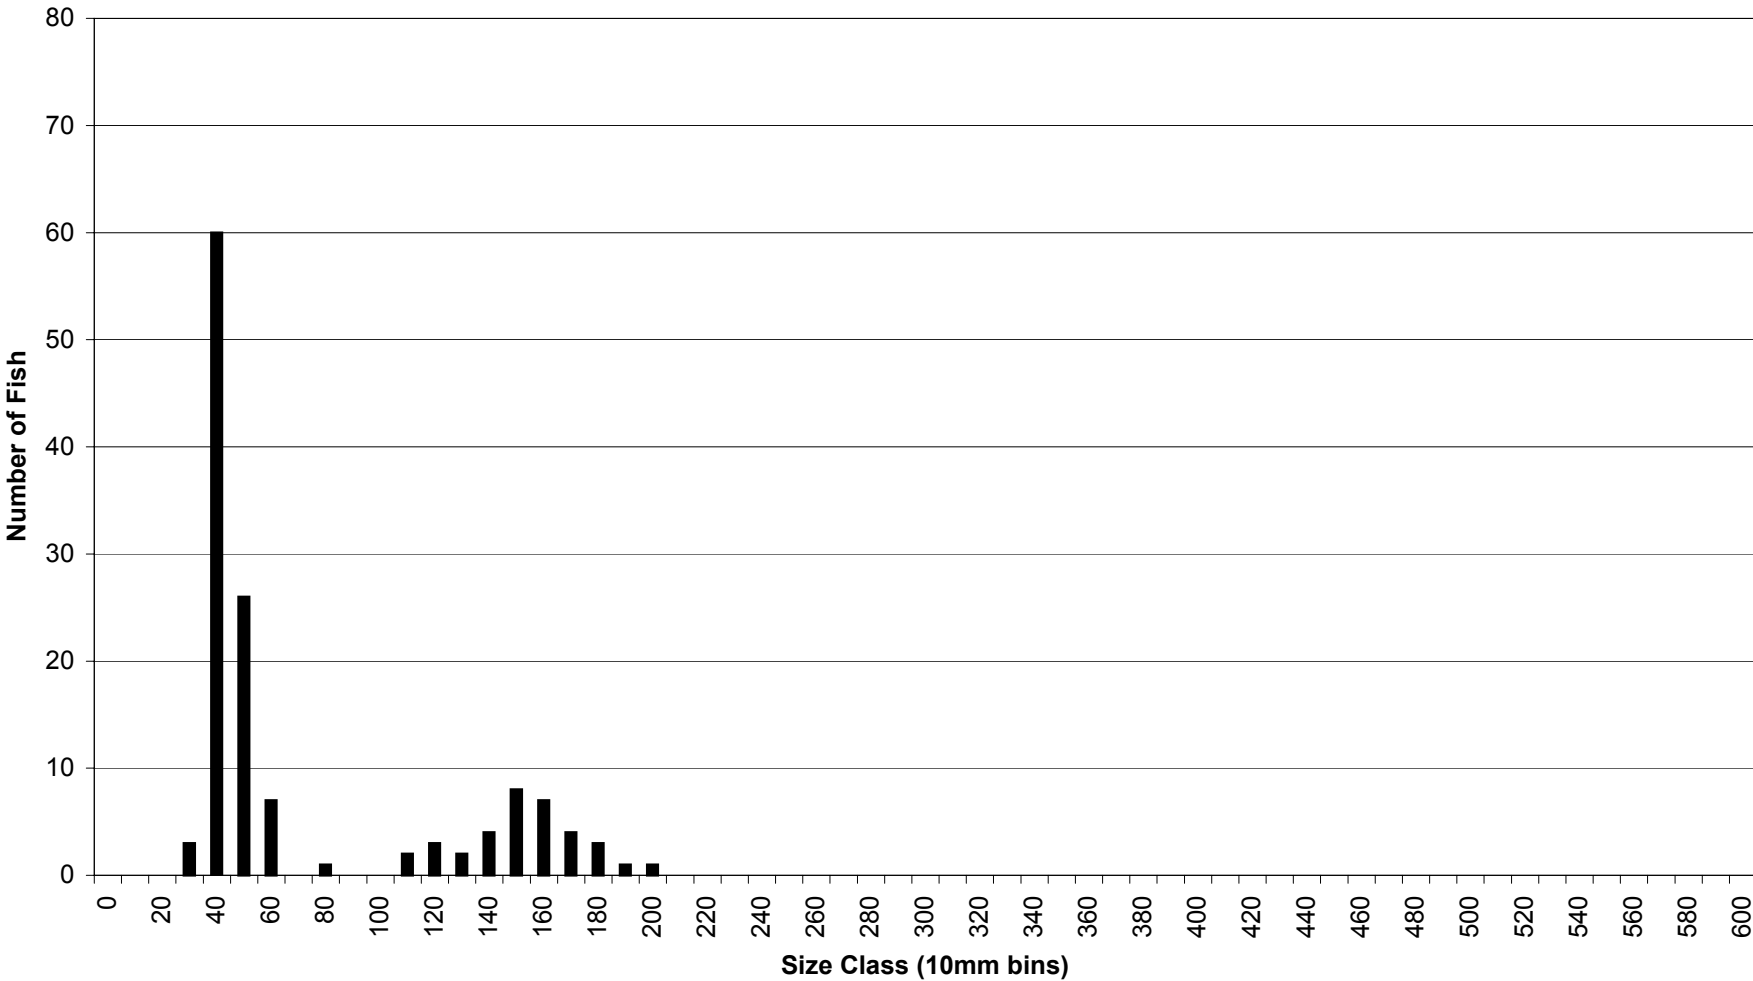

Copco Reservoir Fish Lengths

Gear Type: Trap Net

Species: Yellow Perch