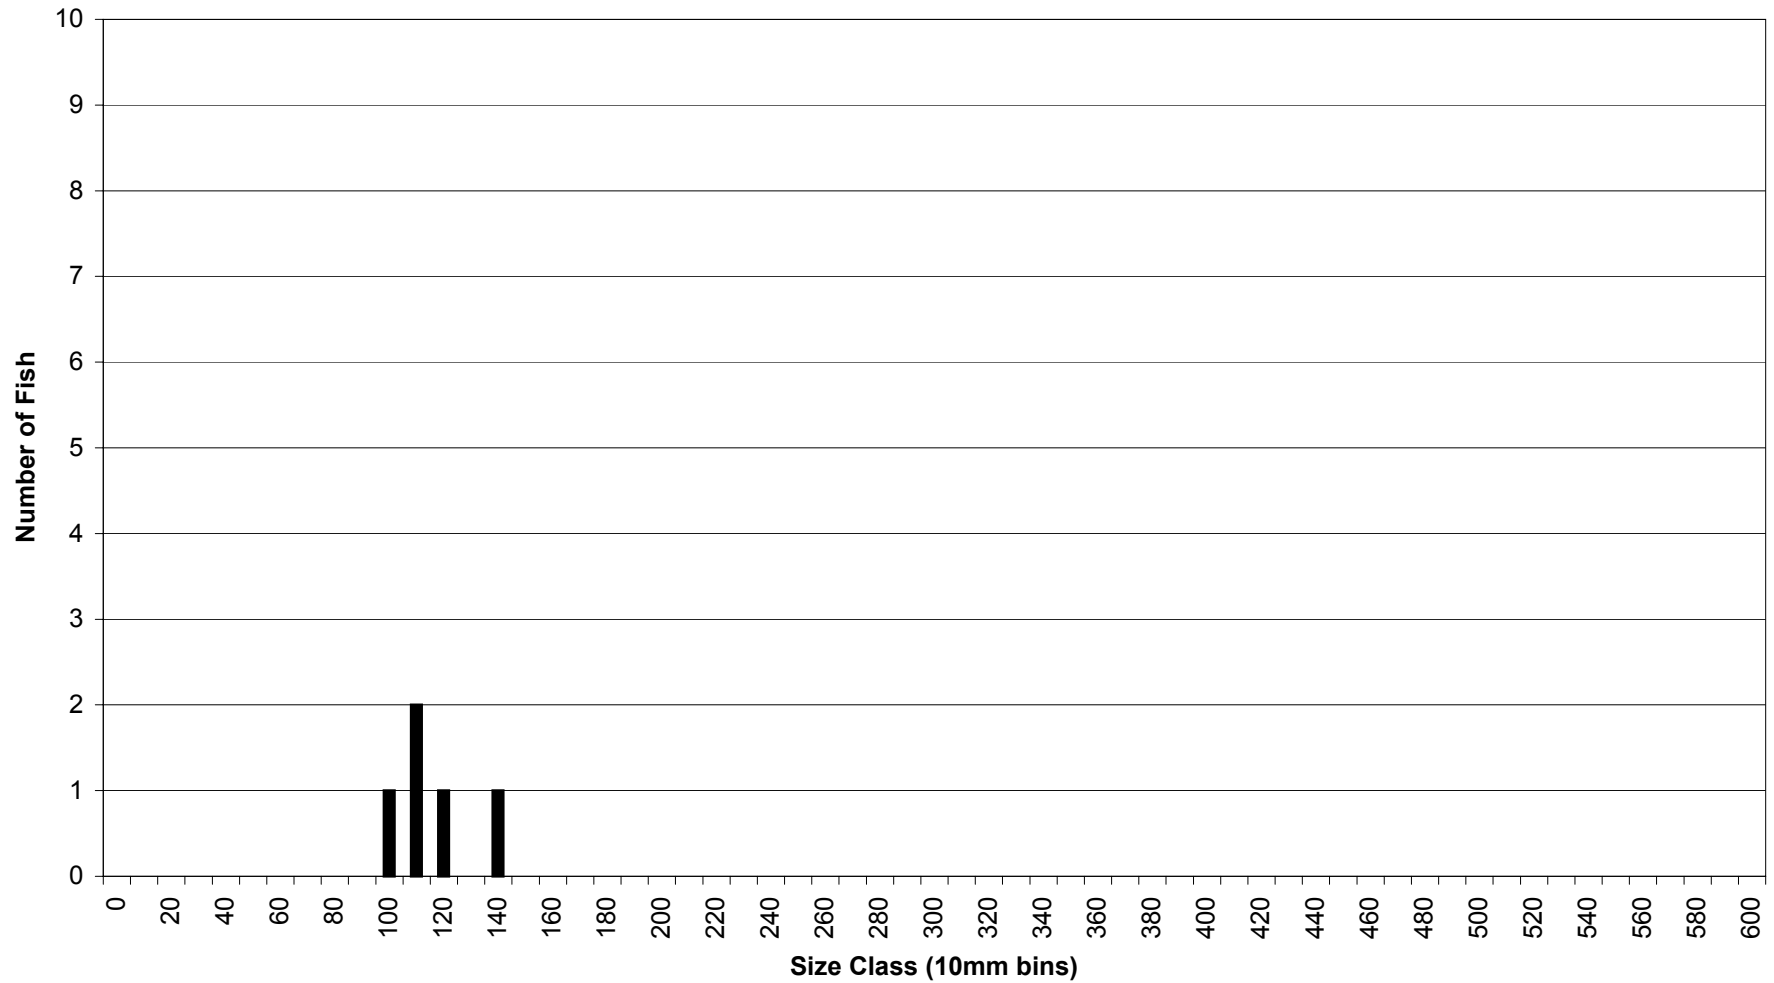

J.C. Boyle Reservoir Fish Lengths

Gear Type: Trap Net

Species: Yellow Perch