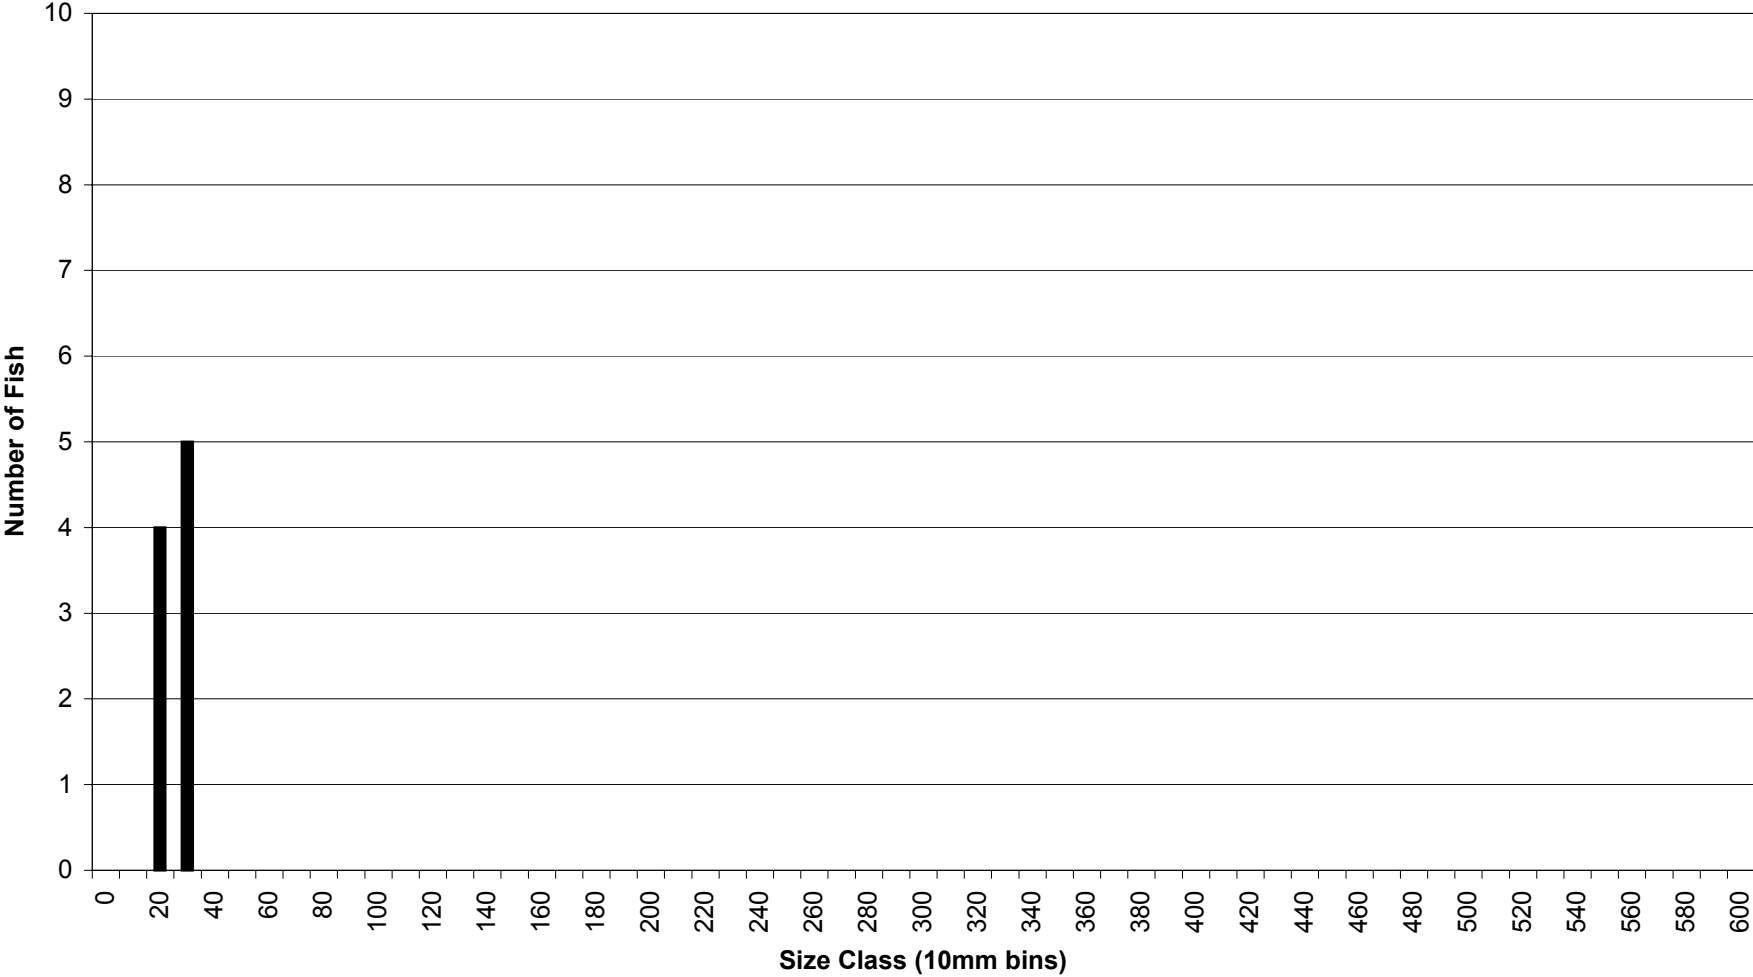

Iron Gate Reservoir Fish Lengths

Gear Type: Trawl

Species: Largemouth Bass