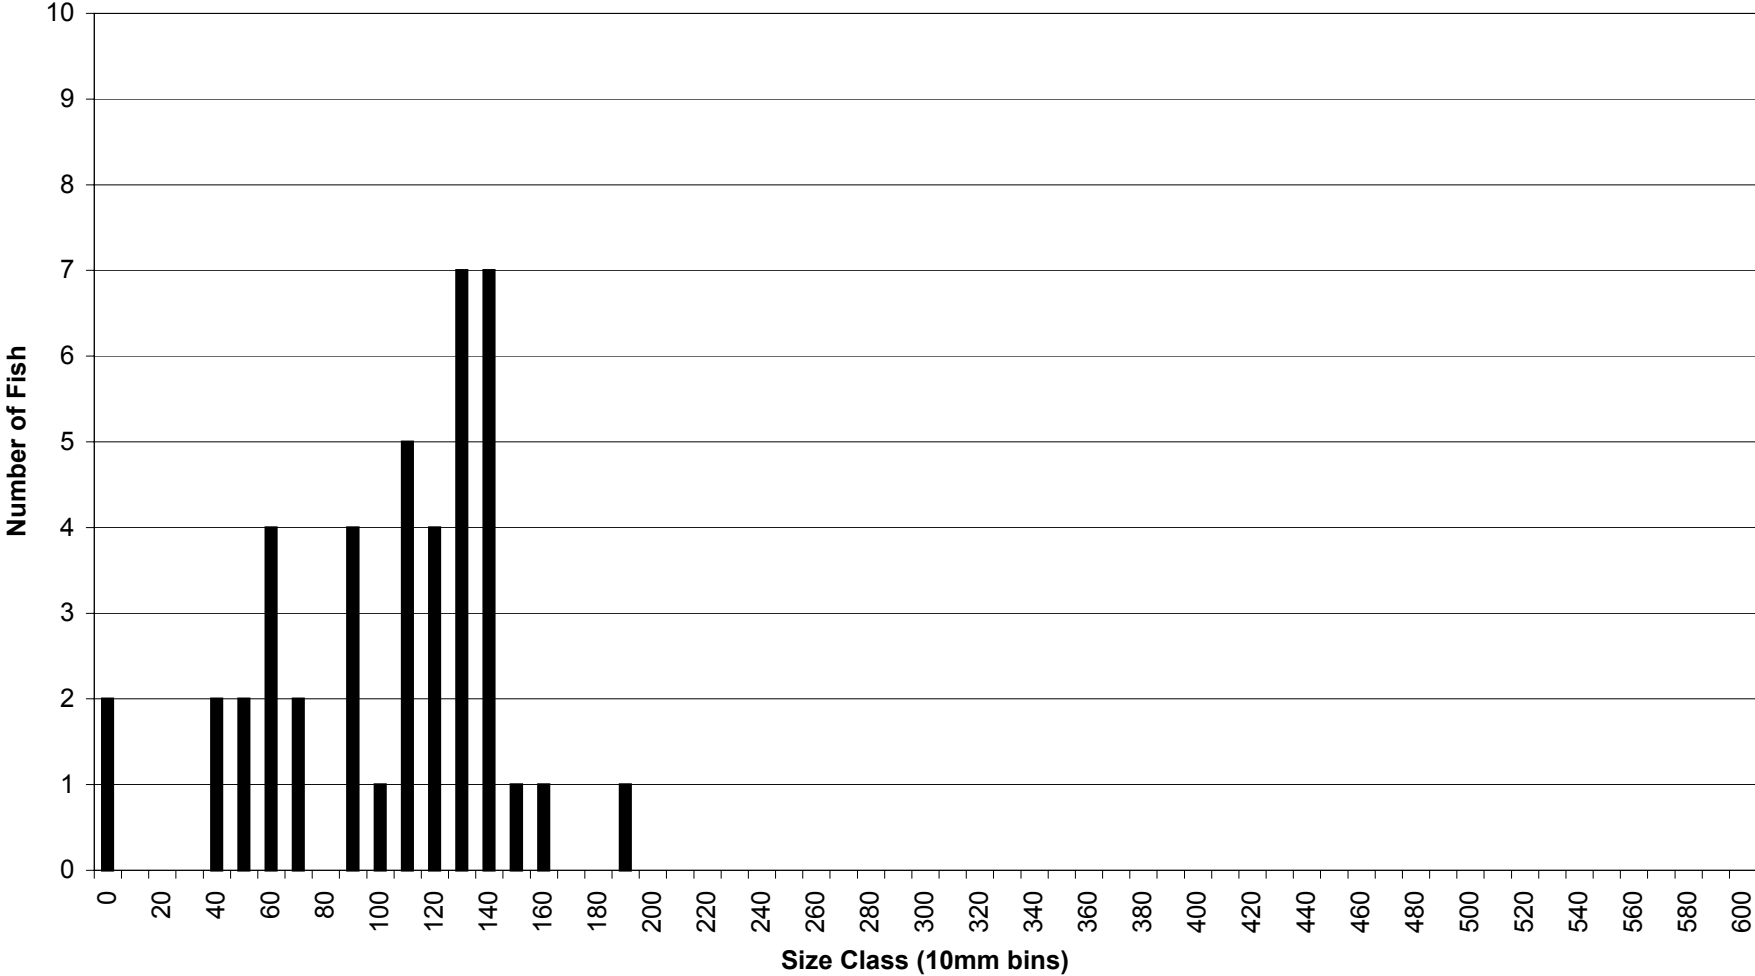

Copco Reservoir Fish Lengths
Gear Type: Combined (seine, trammel, trap, and trawl)
Species: Pumpkinseed