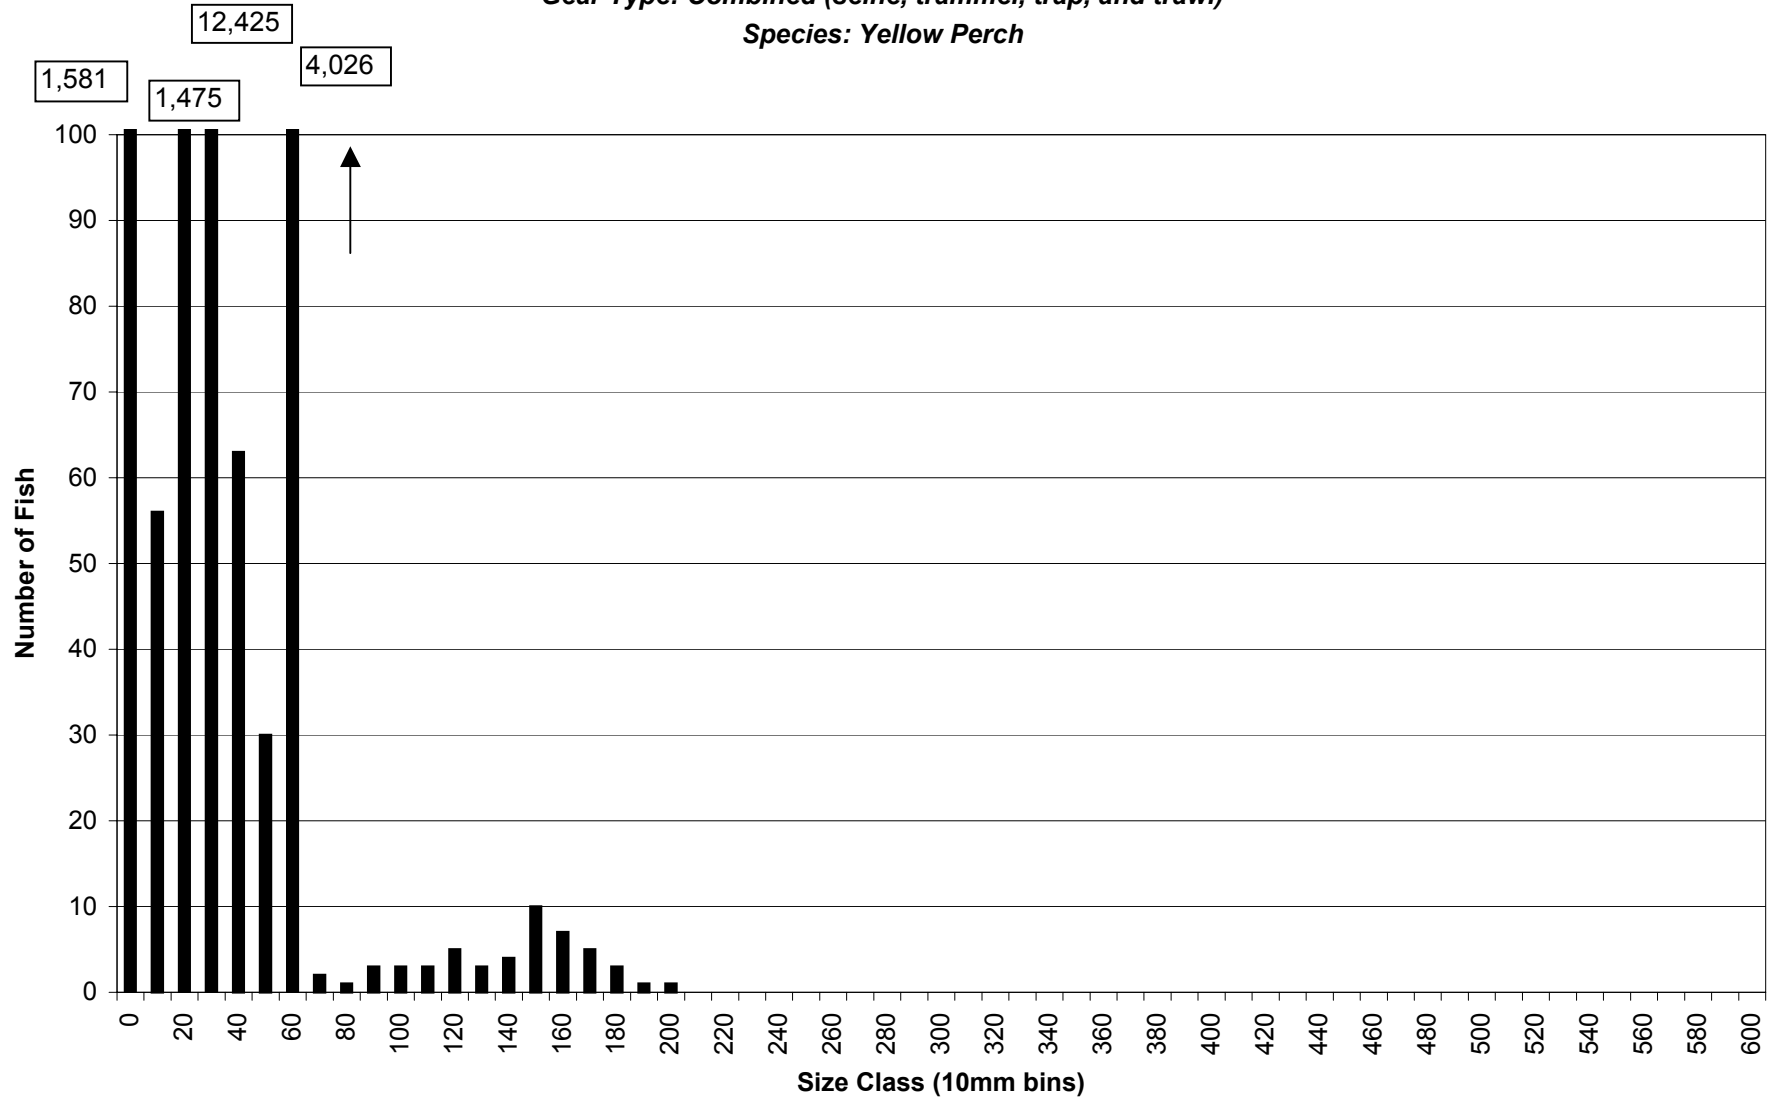

Copco Reservoir Fish Lengths
Gear Type: Combined (seine, trammel, trap, and trawl)
Species: Yellow Perch