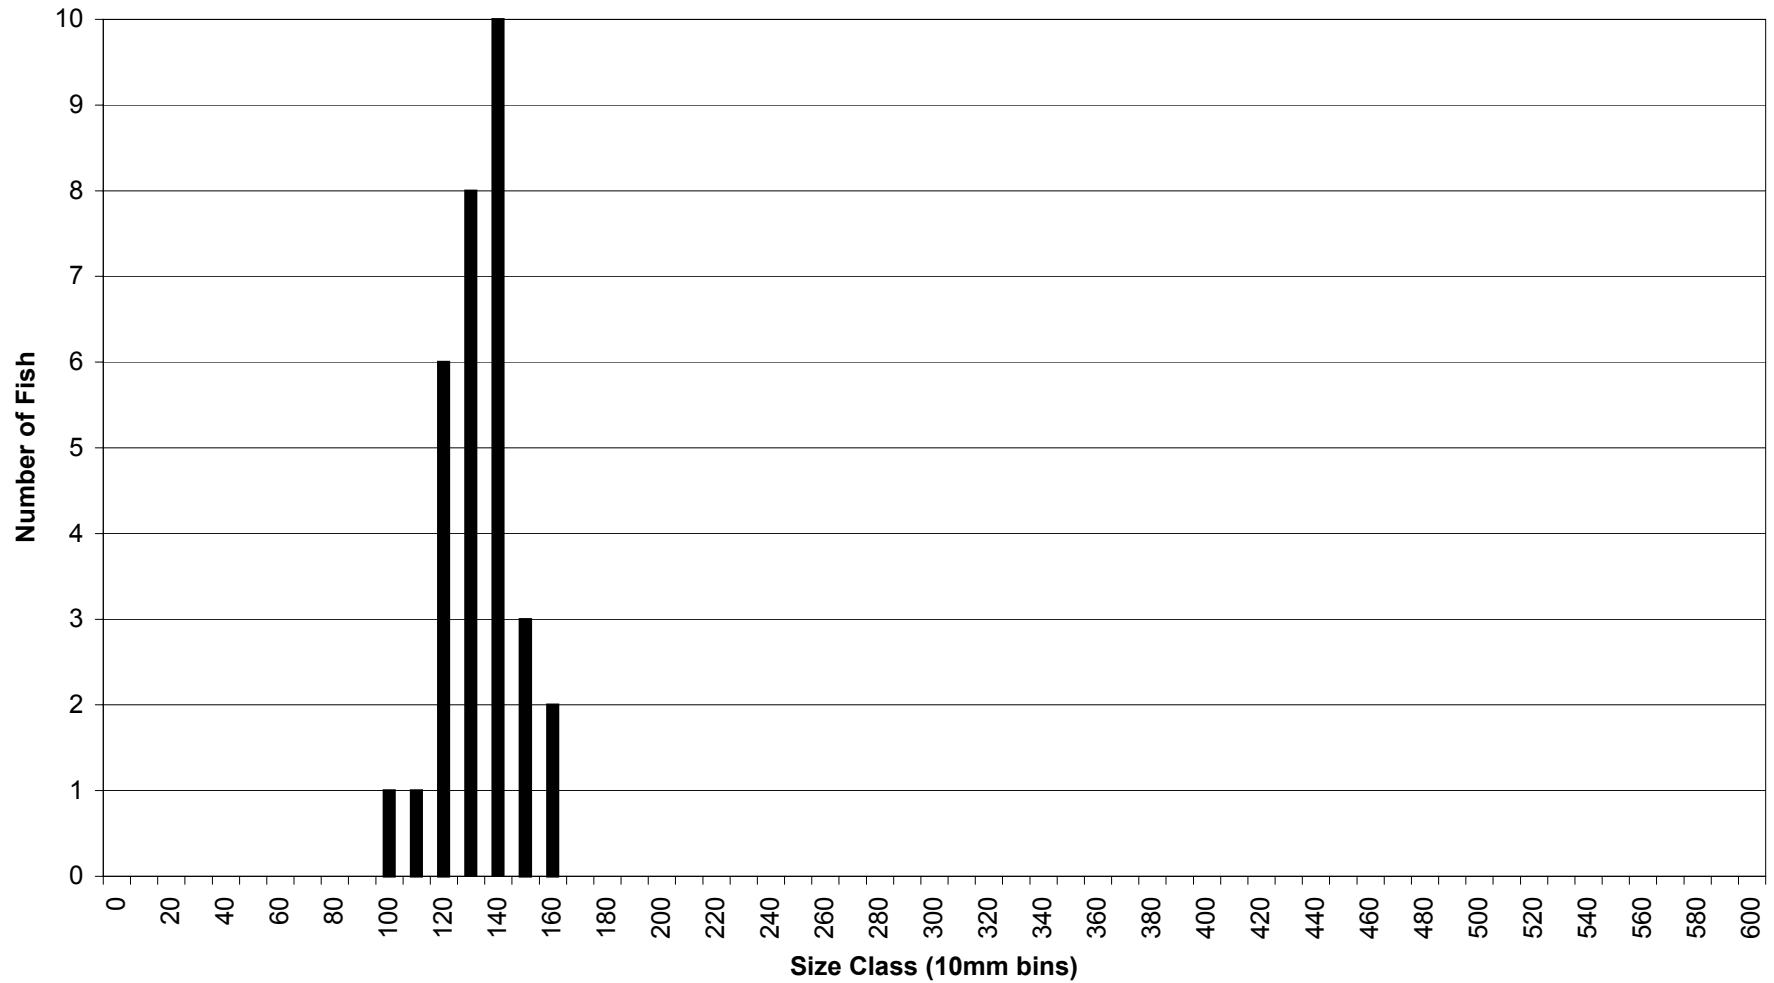

J.C. Boyle Reservoir Fish Lengths

Gear Type: Trap Net

Species: Sacramento Perch