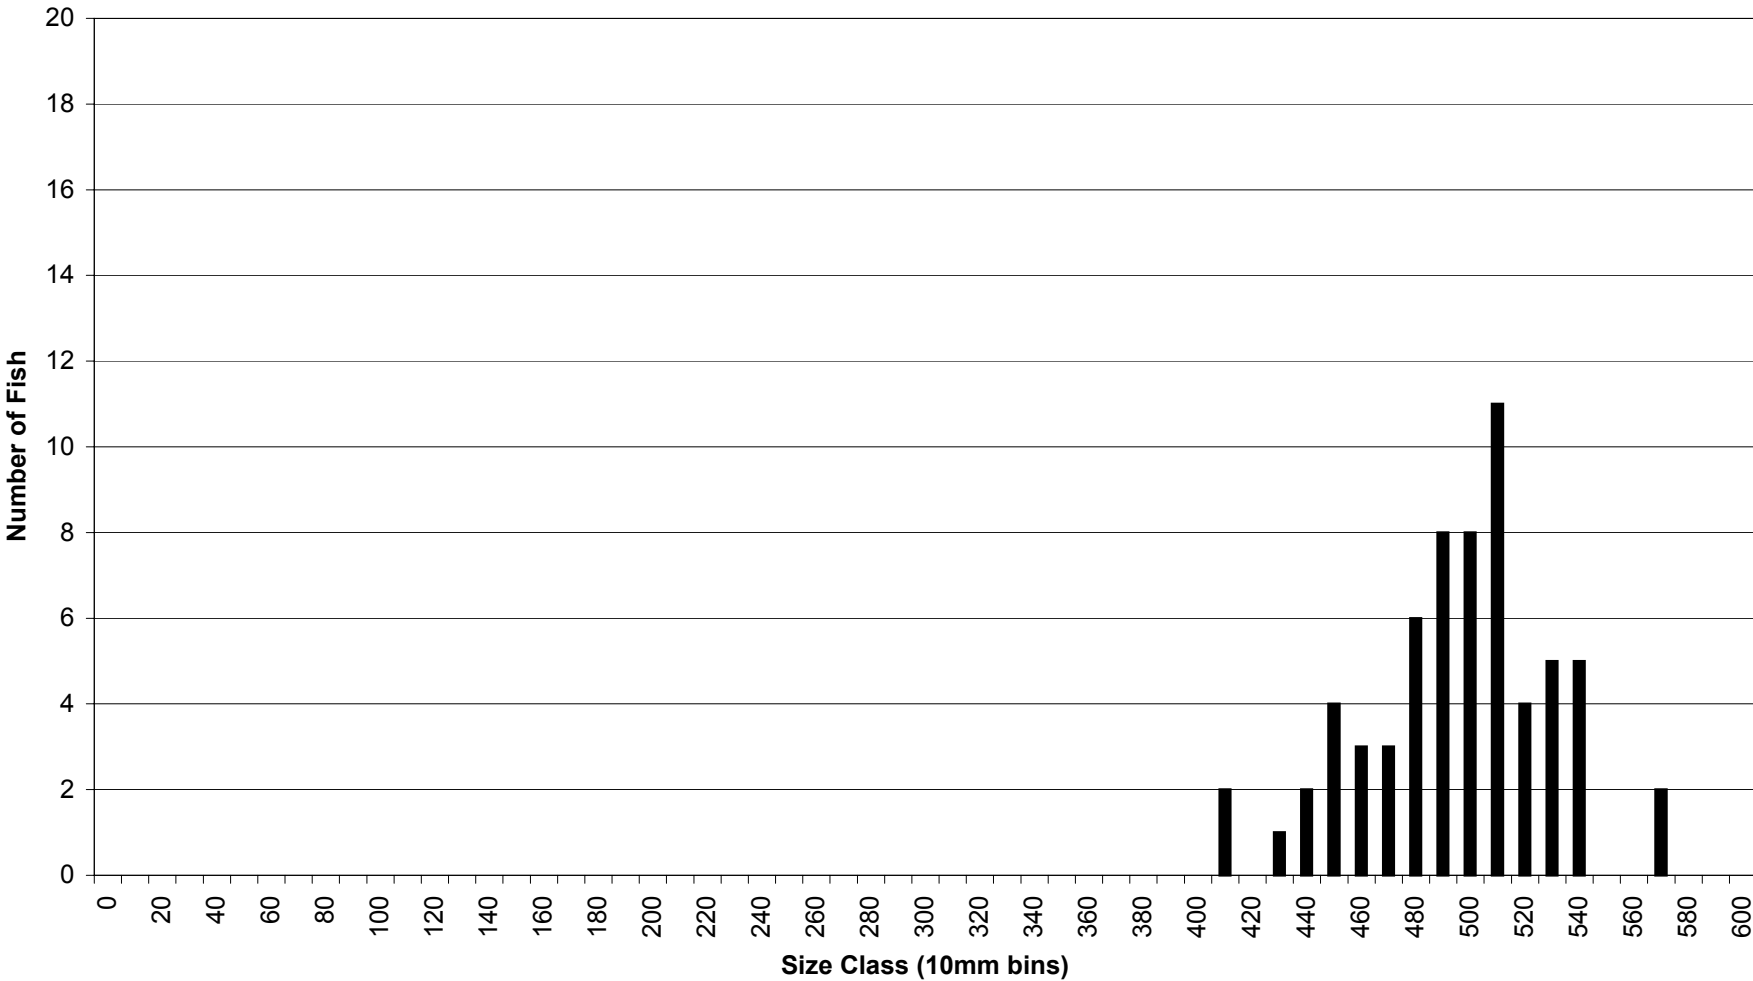

Copco Reservoir Fish Lengths

Gear Type: Trammel Net

Species: Shortnose Sucker