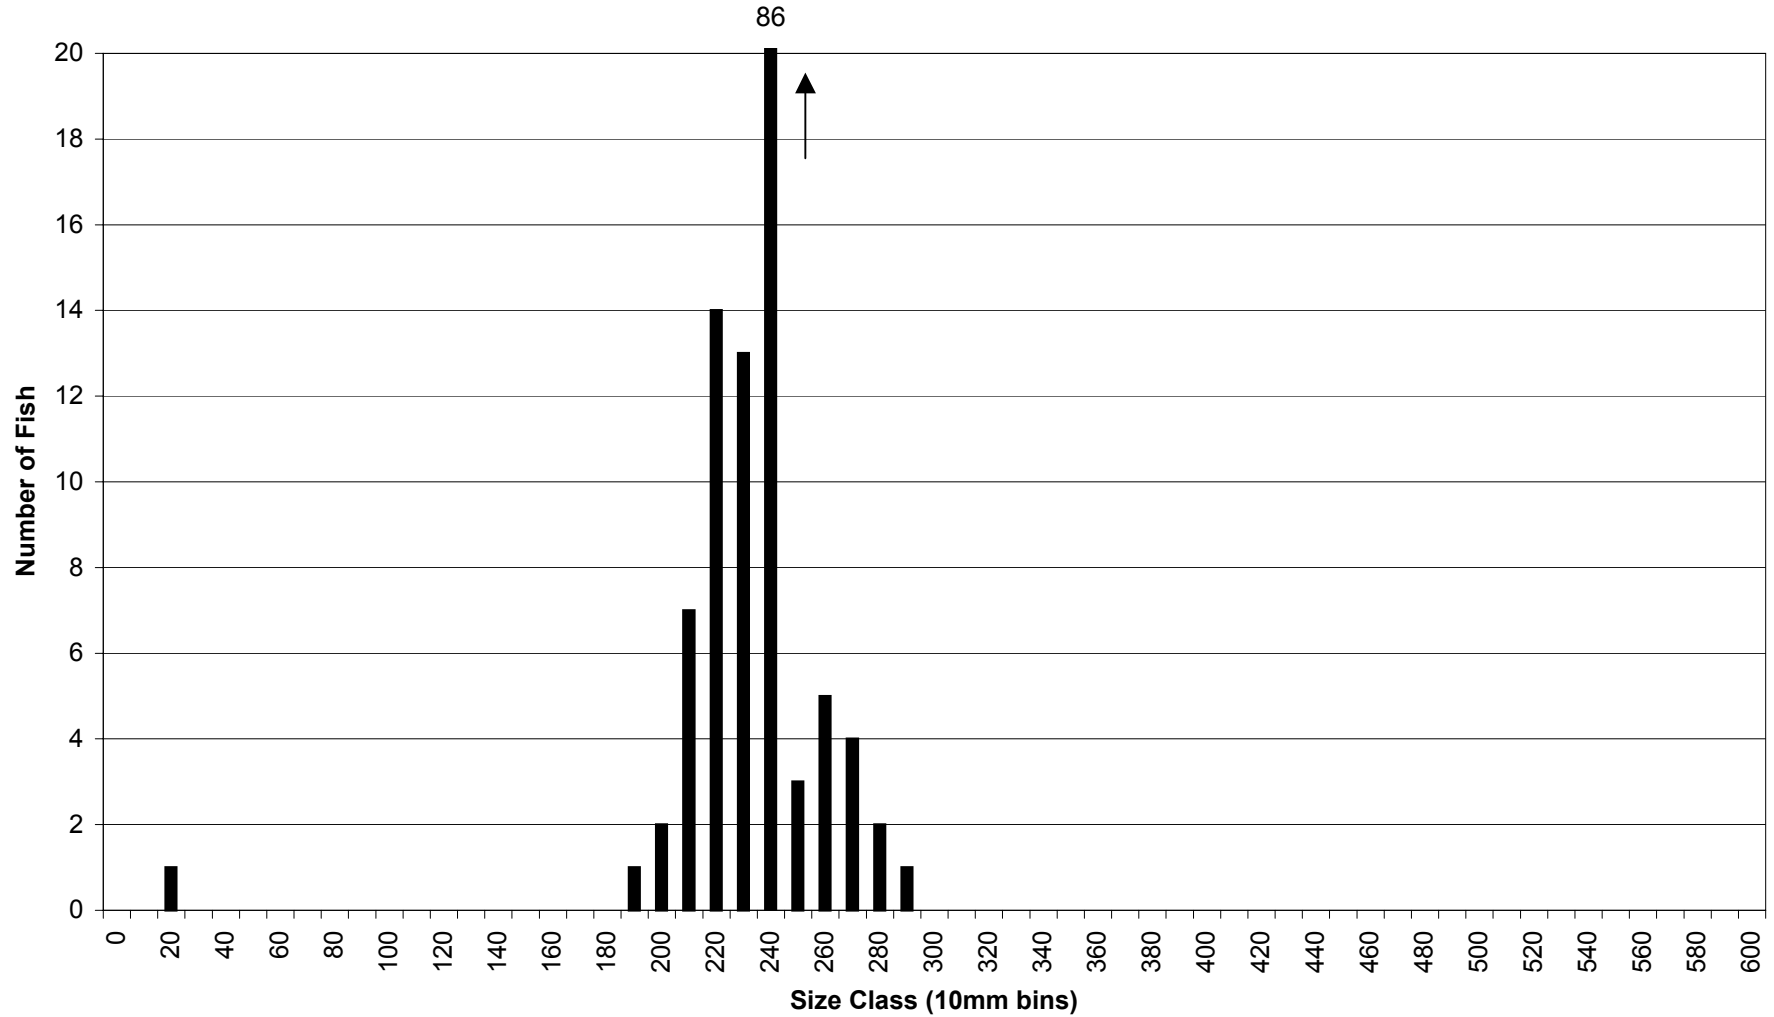

J.C. Boyle Reservoir Fish Lengths

Gear Type: Trammel Net

Species: Tui Chub