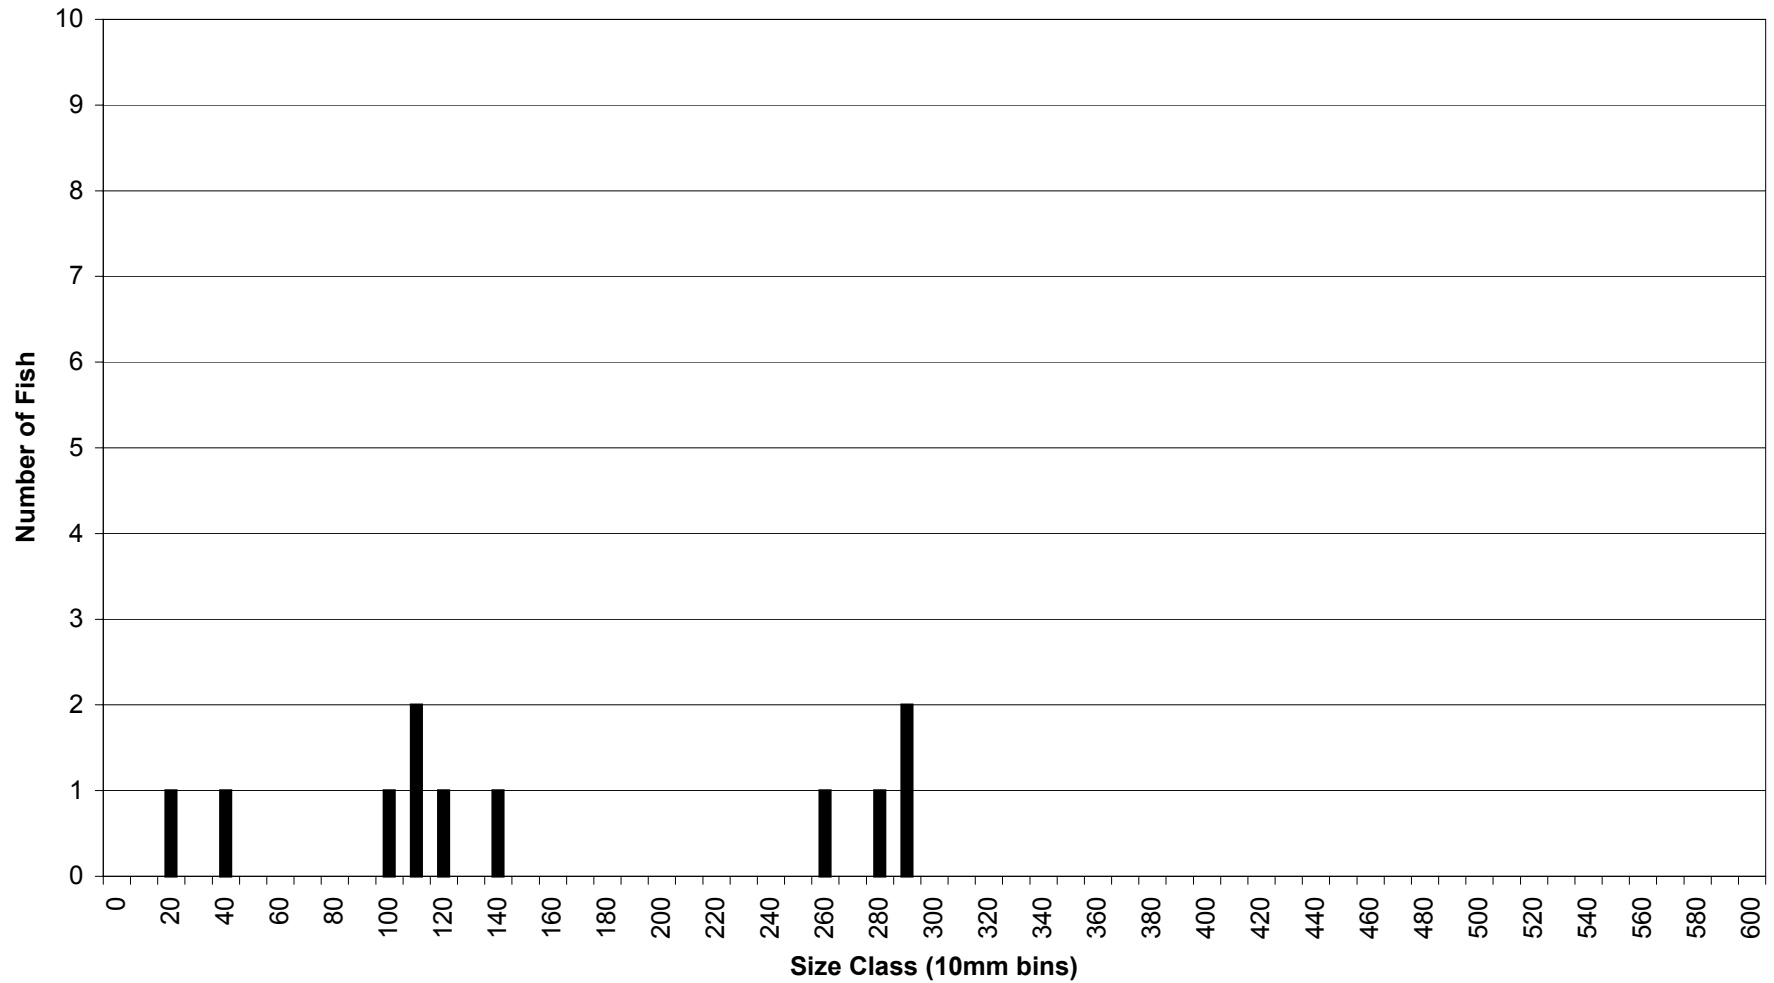

J.C. Bolye Reservoir Fish Lengths
Gear Type: Combined (seine, trammel, trap, and trawl)
Species: Yellow Perch