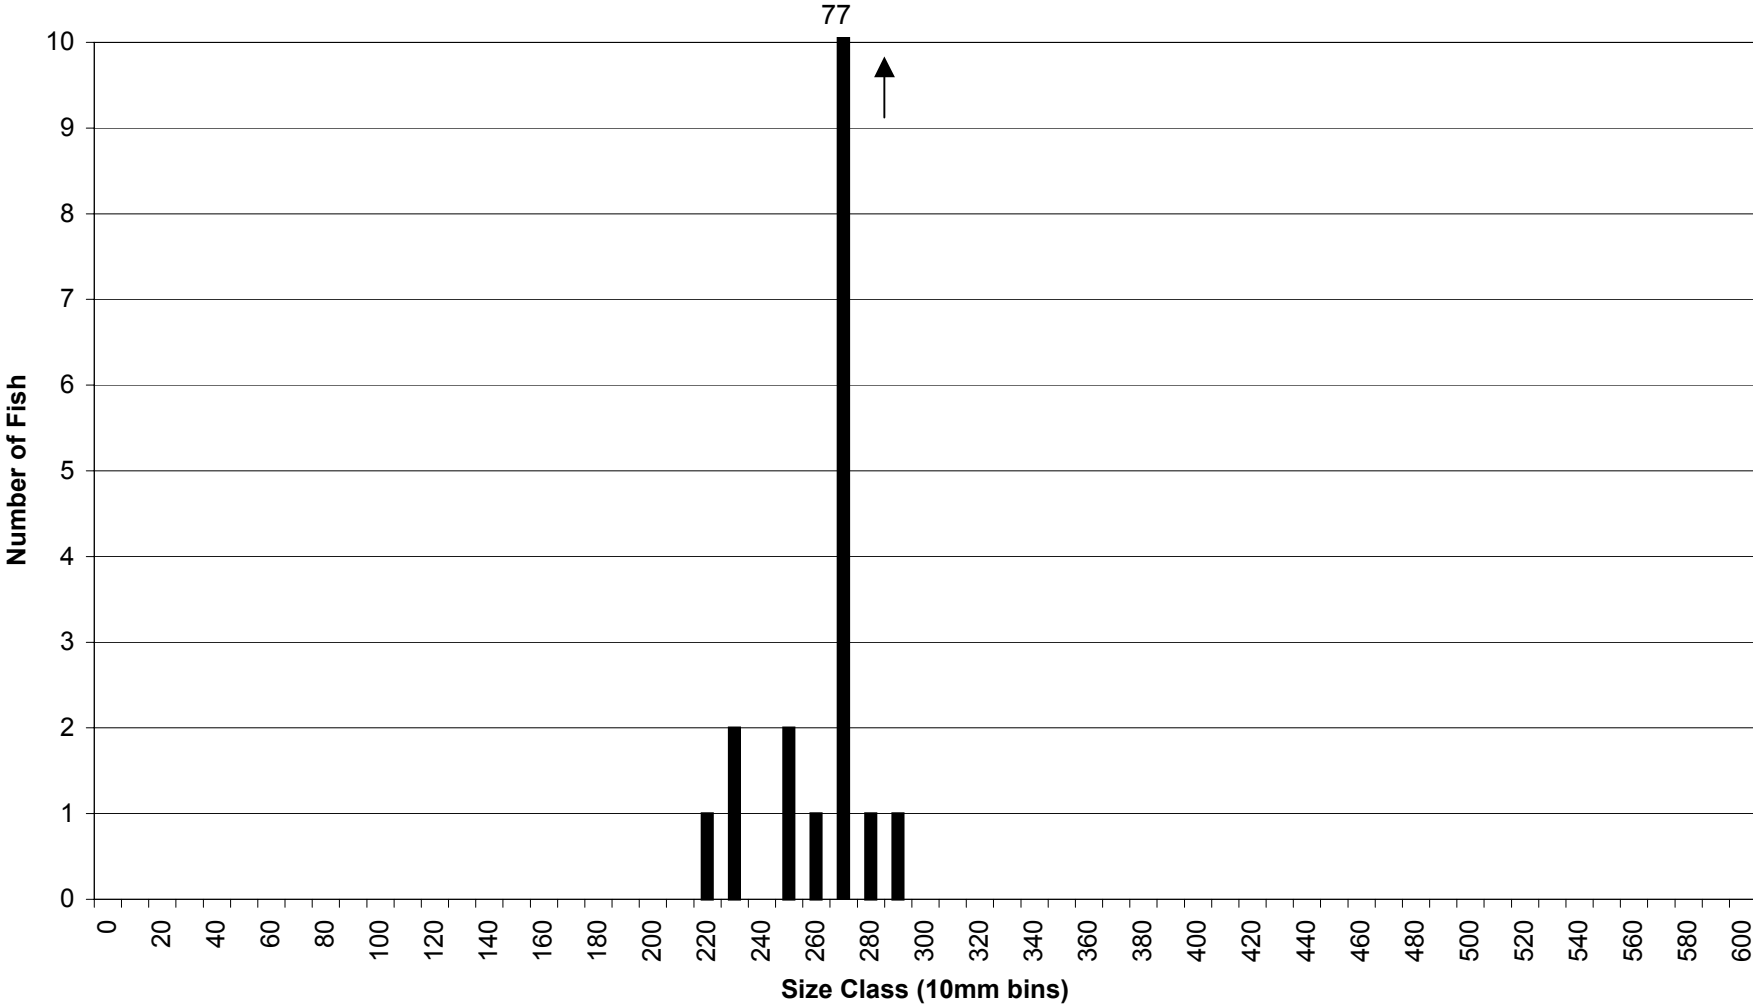

Copco Reservoir Fish Lengths

Gear Type: Trammel Net

Species: Tui Chub