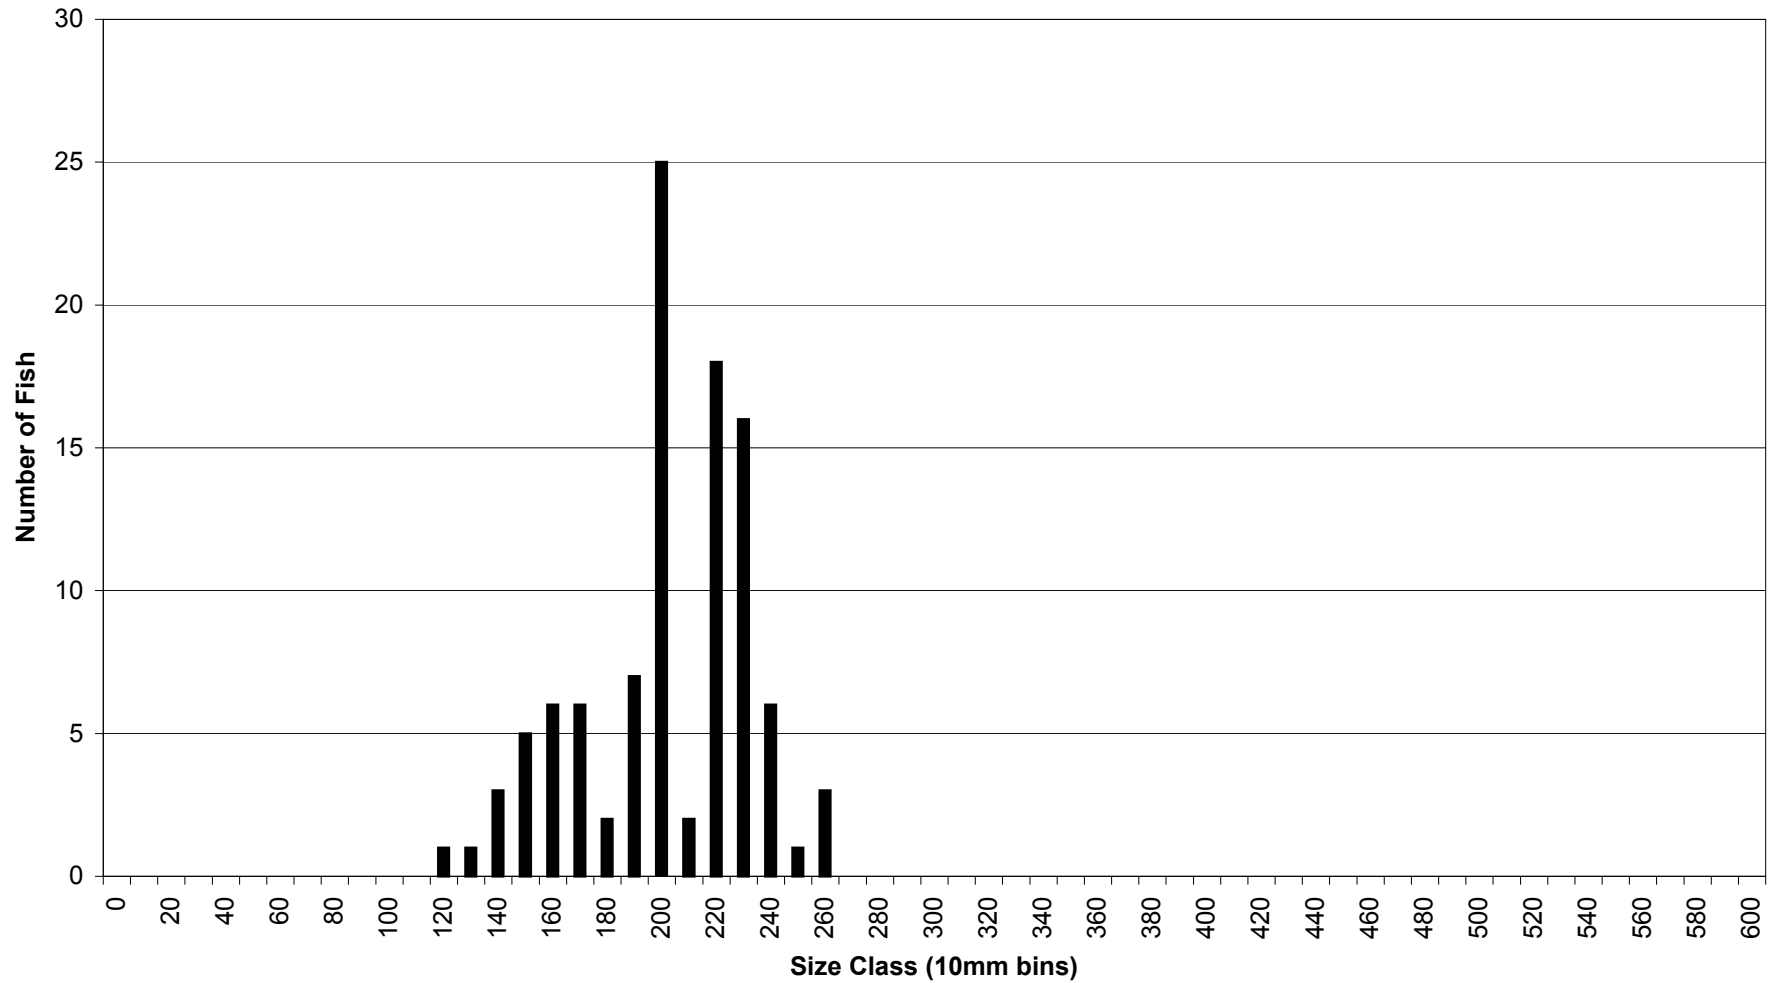

Iron Gate Reservoir Fish Lengths

Gear Type: Trammel Net

Species: Yellow Perch