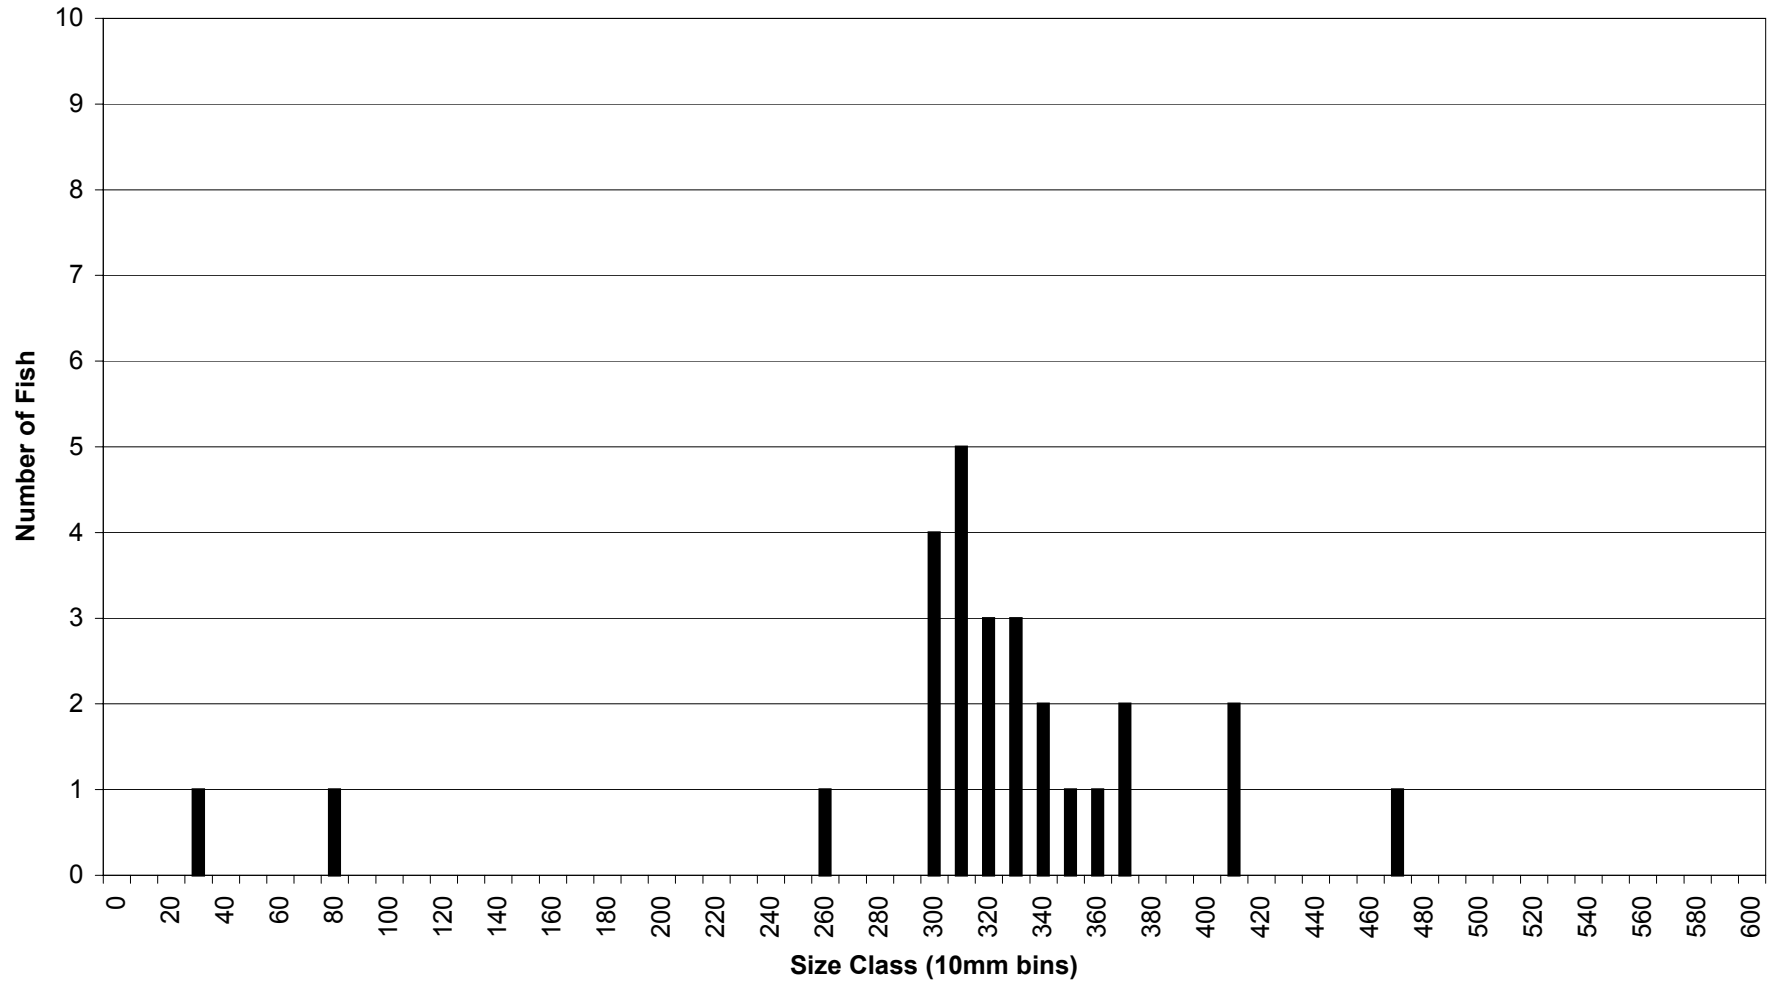

J.C. Bolye Reservoir Fish Lengths
Gear Type: Combined (seine, trammel, trap, and trawl)
Species: Redband Trout