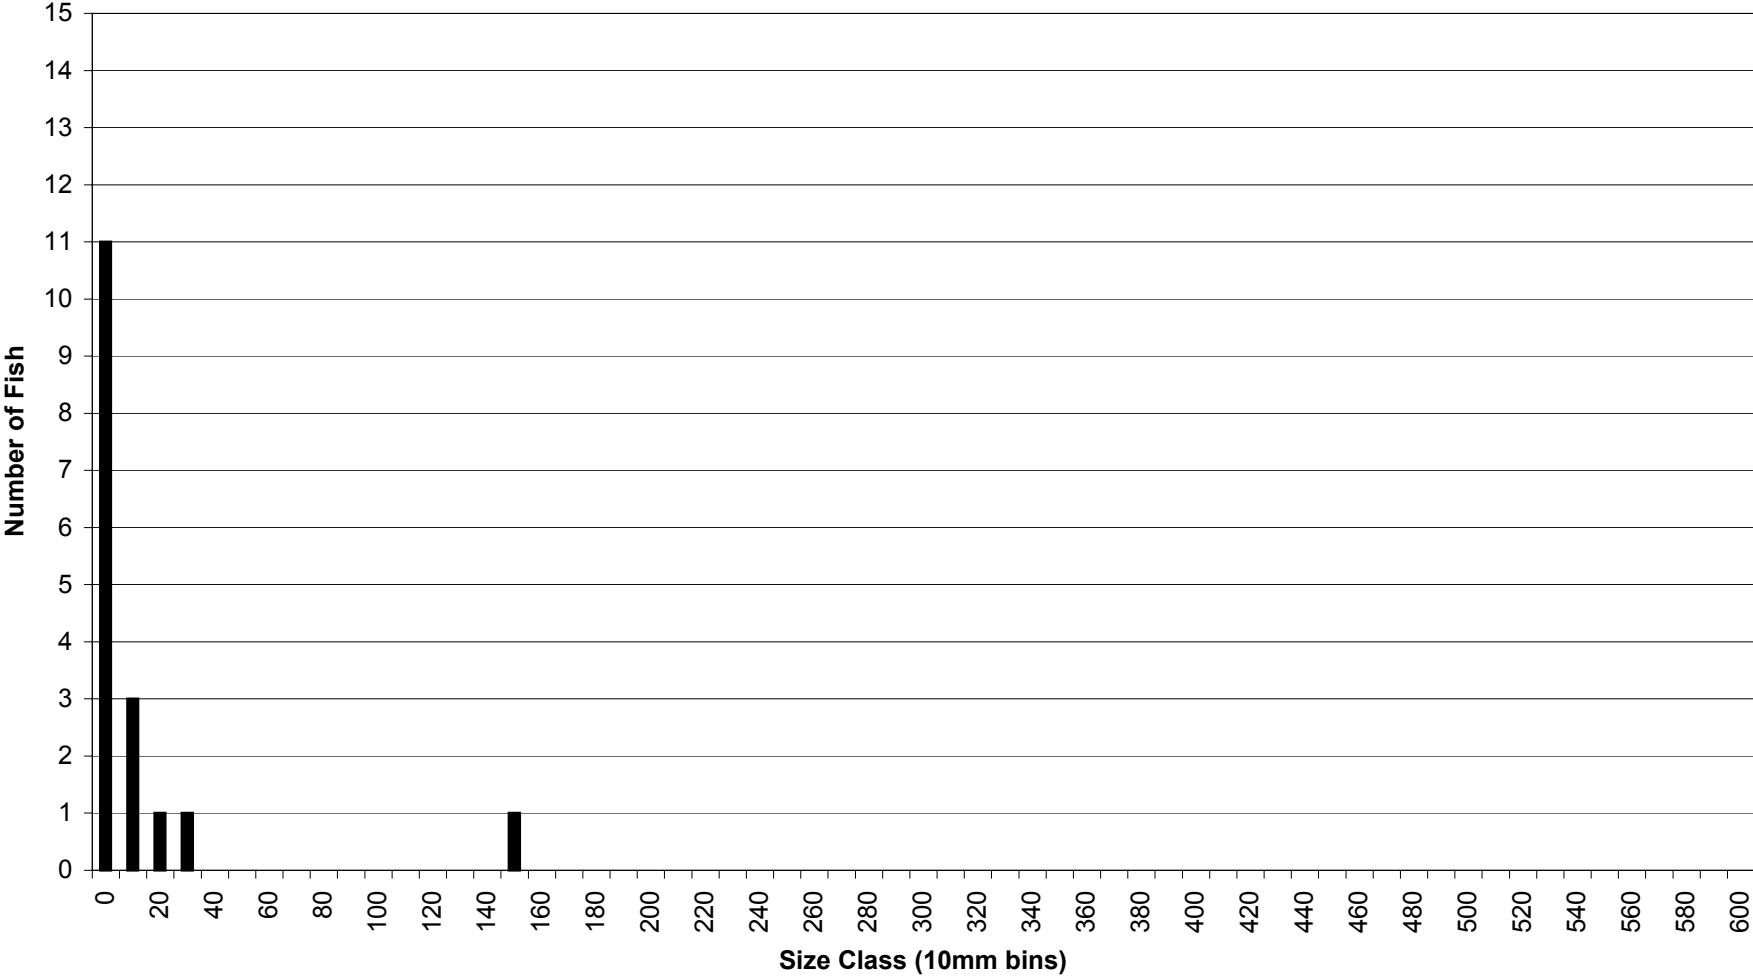

Iron Gate Reservoir Fish Lengths

Gear Type: Trawl

Species: Yellow Perch