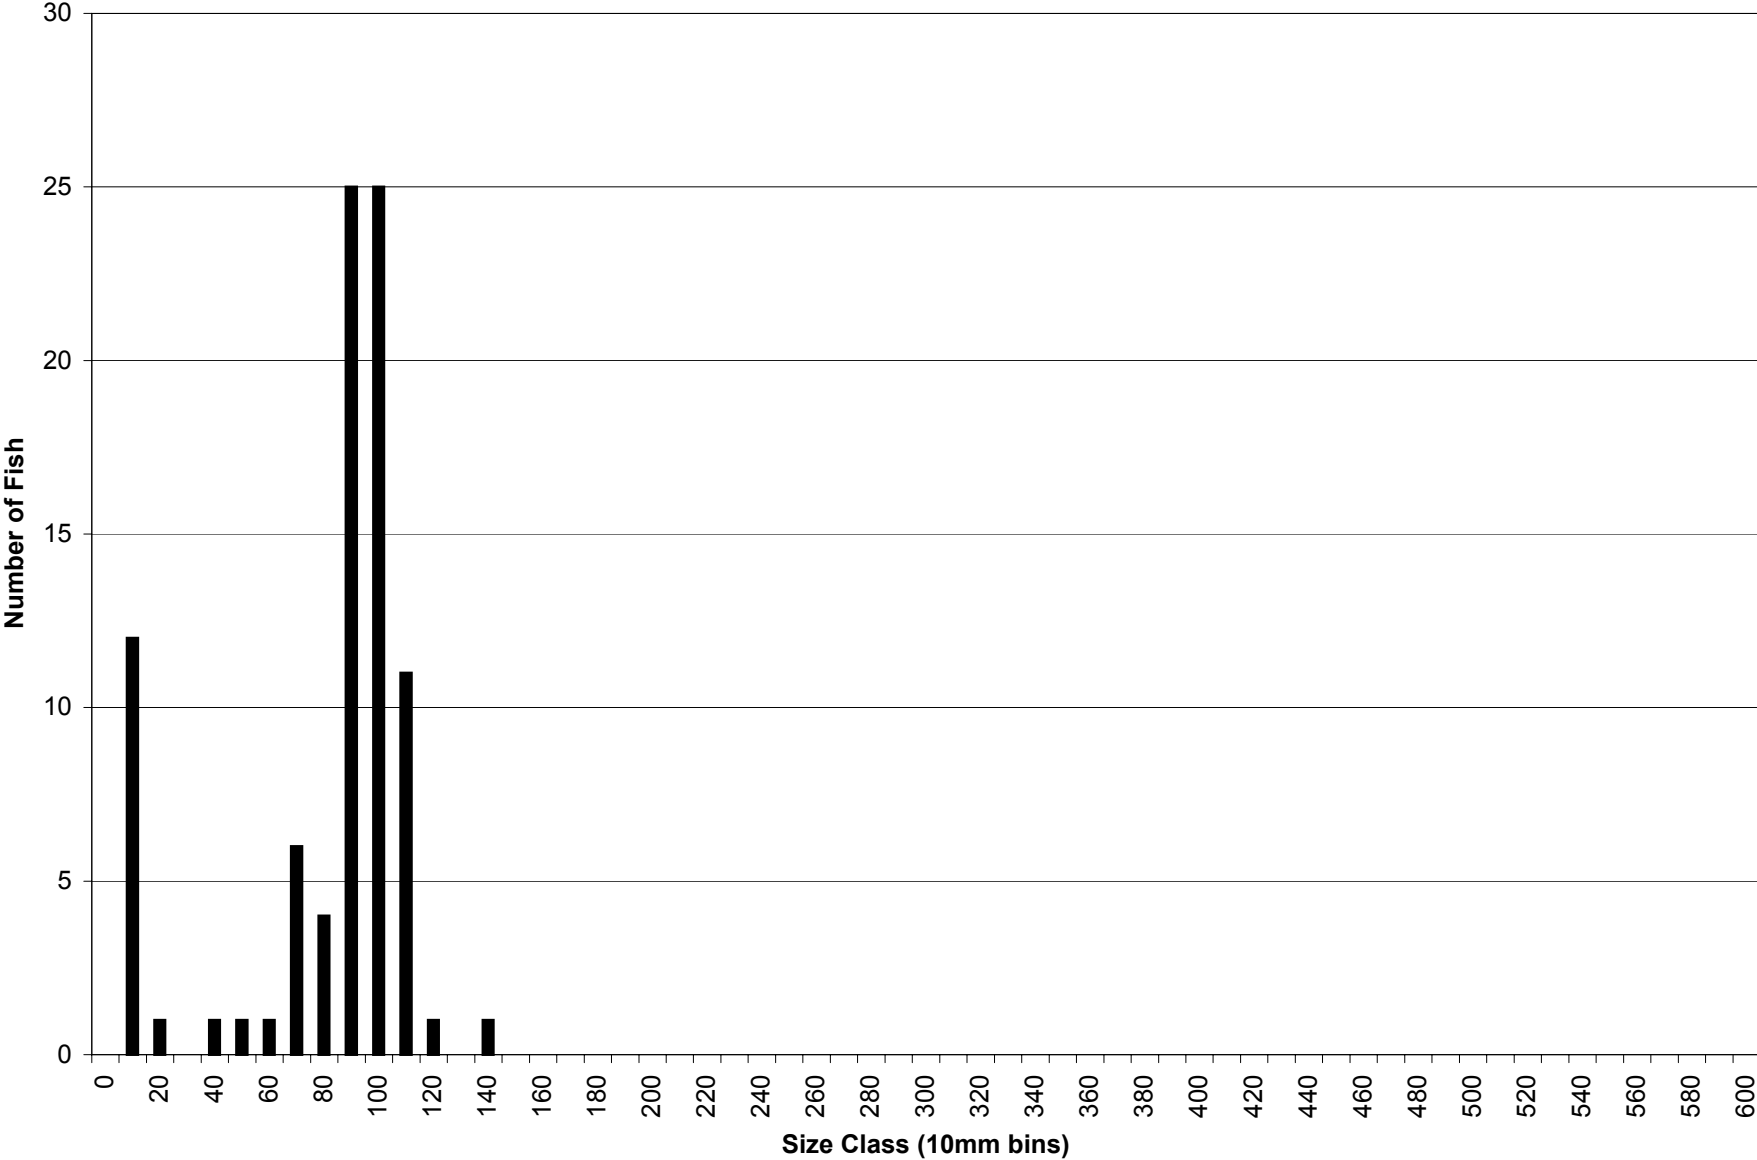

Iron Gate Reservoir Fish Lengths

Gear Type: Seine

Species: Pumpkinseed