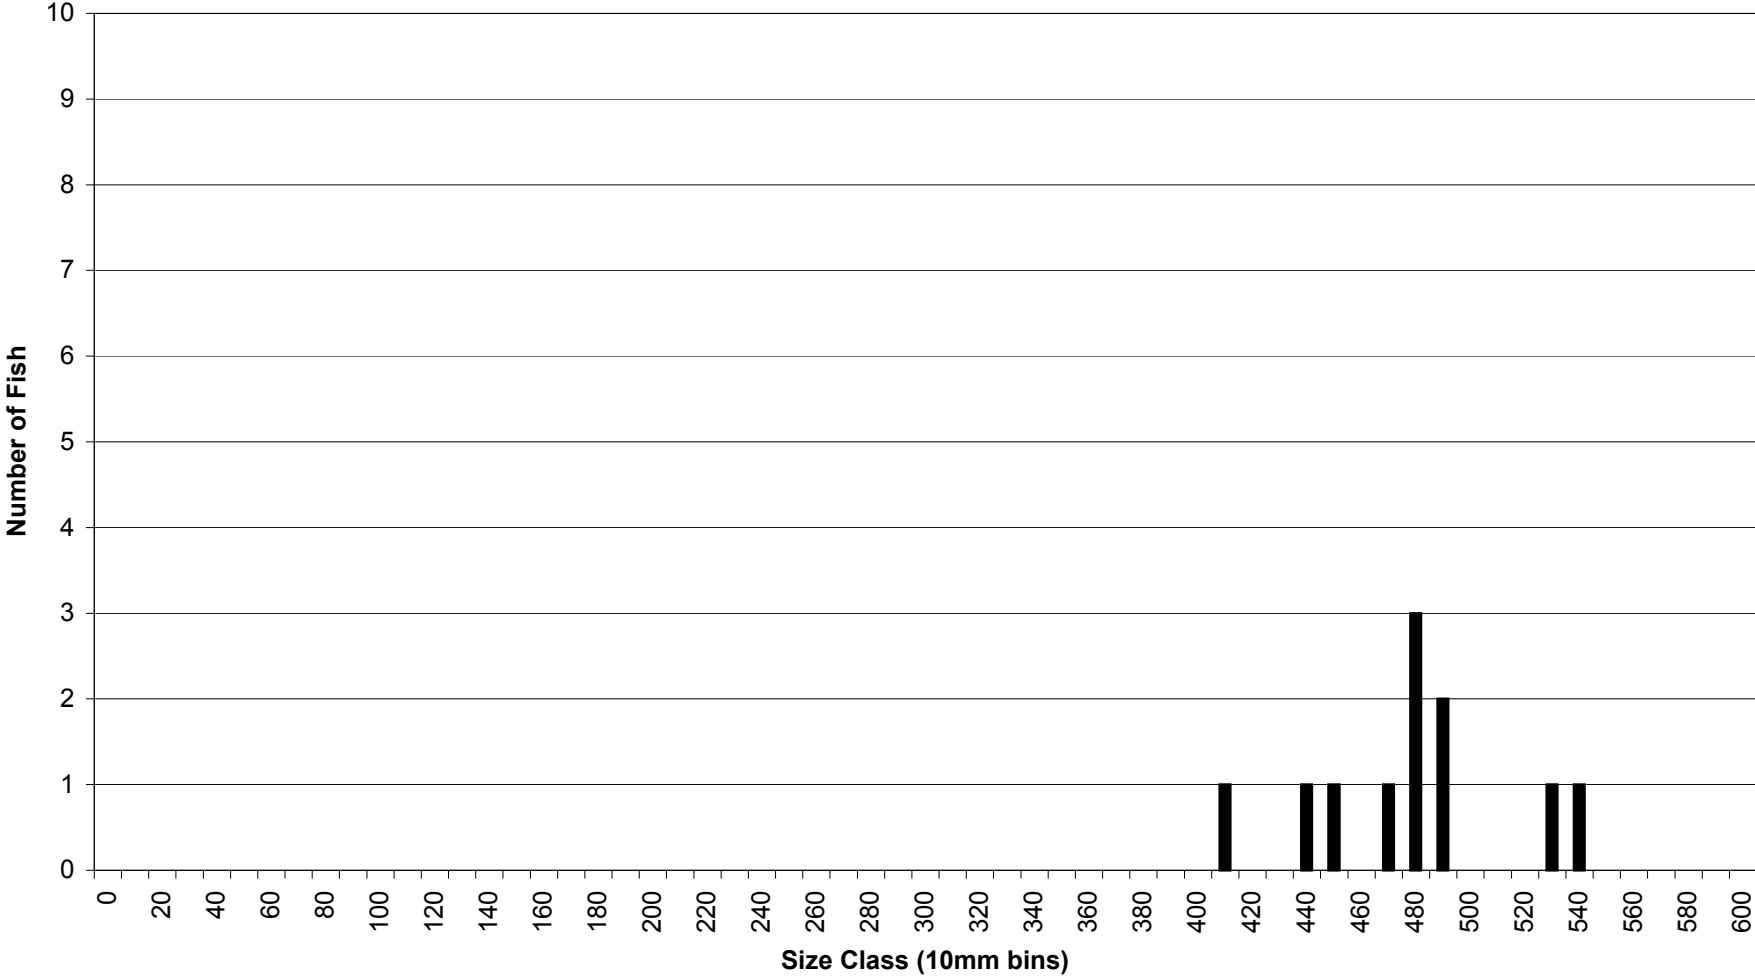

Iron Gate Reservoir Fish Lengths

Gear Type: Trammel Net

Species: Shortnose Sucker