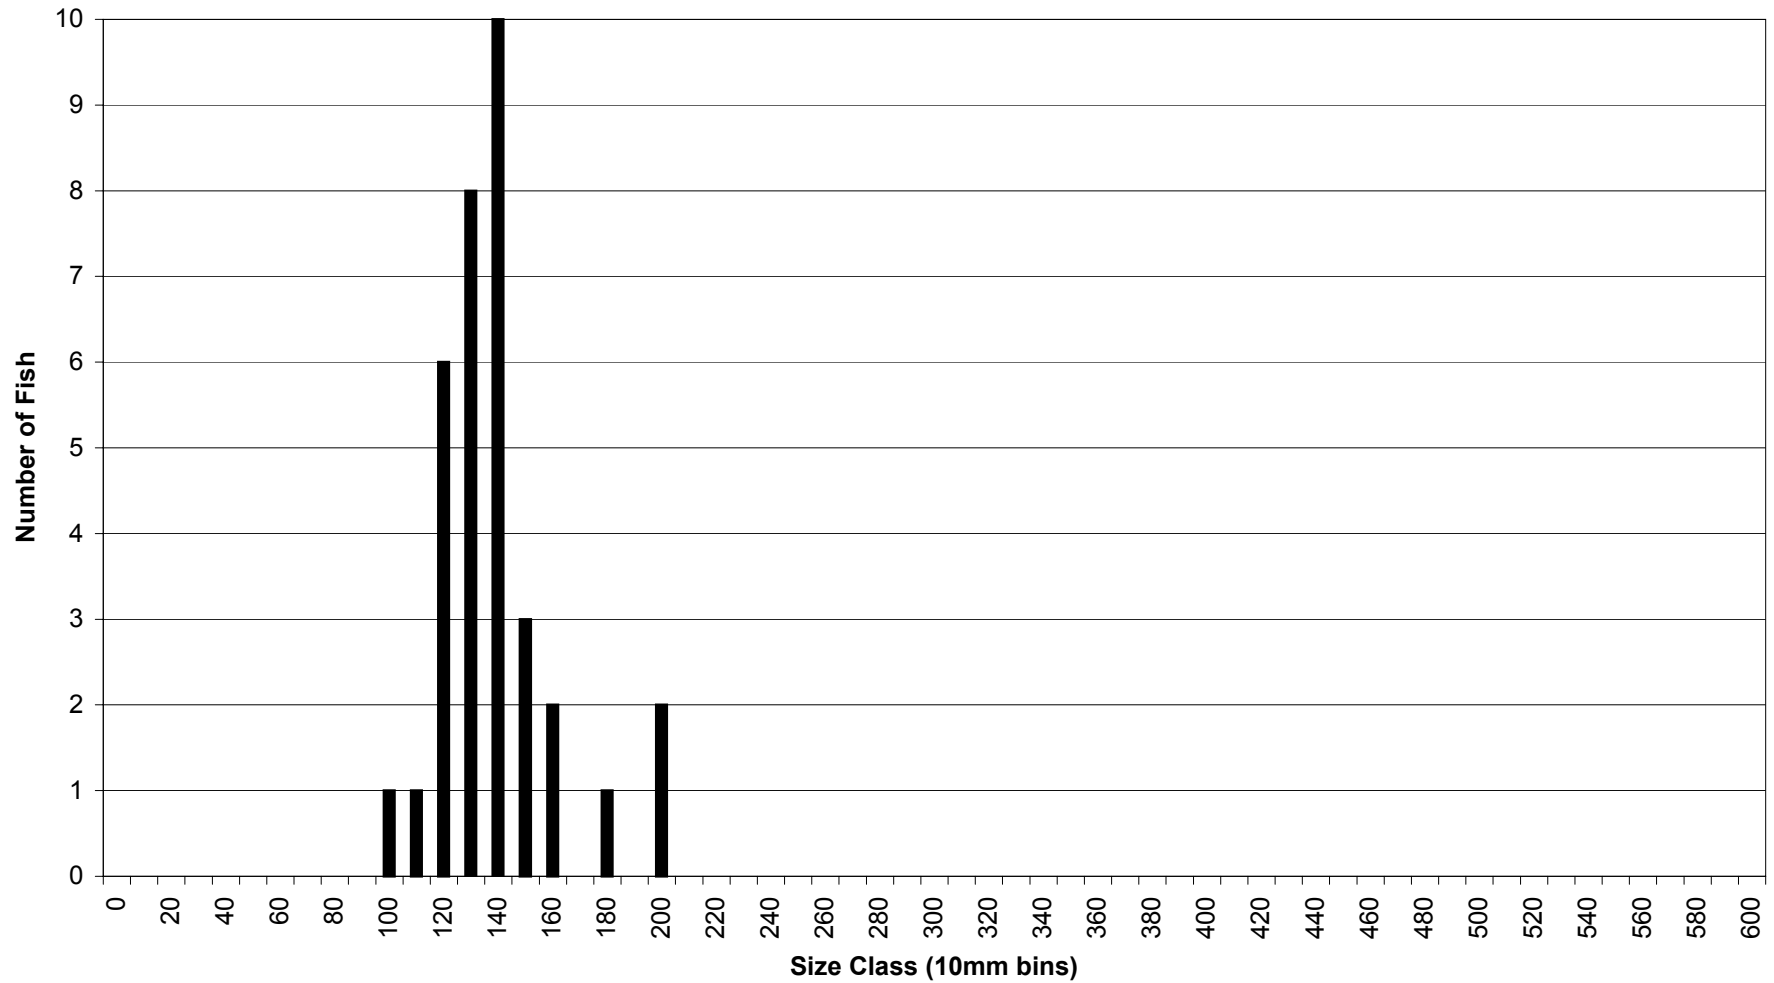

J.C. Bolye Reservoir Fish Lengths
Gear Type: Combined (seine, trammel, trap, and trawl)
Species: SacramentoPerch