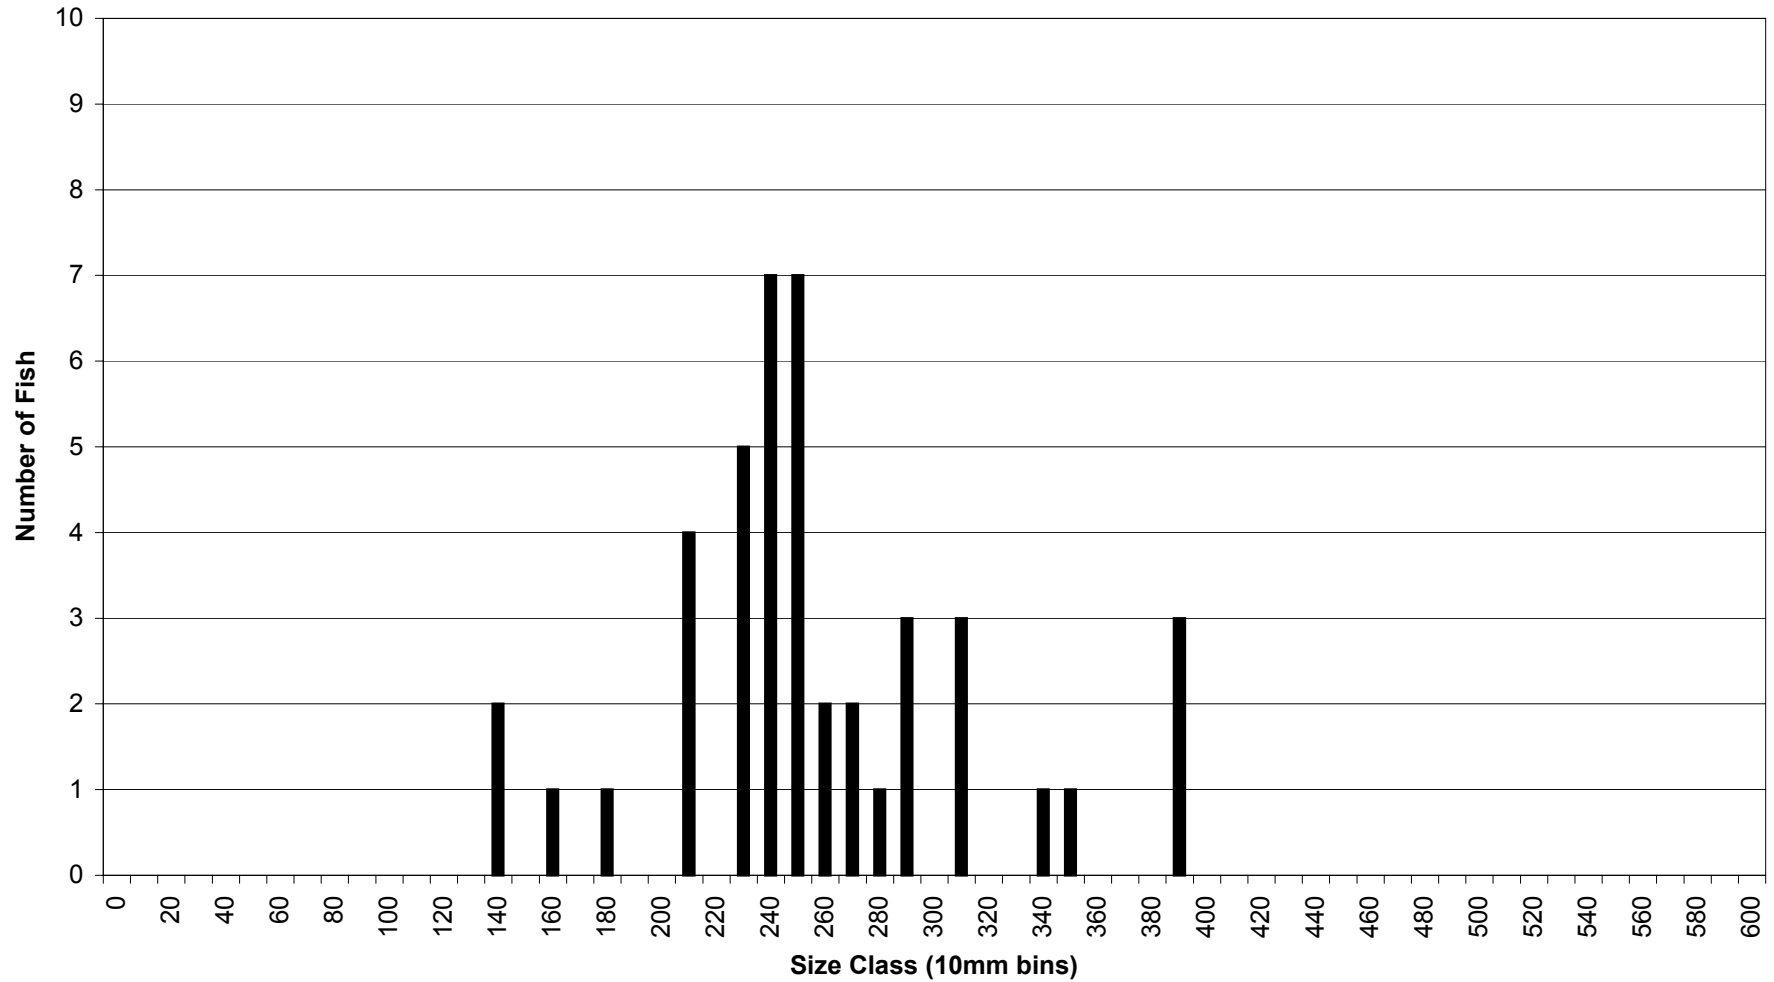

J.C. Bolye Reservoir Fish Lengths
Gear Type: Combined (seine, trammel, trap, and trawl)
Species: Shortnose Sucker