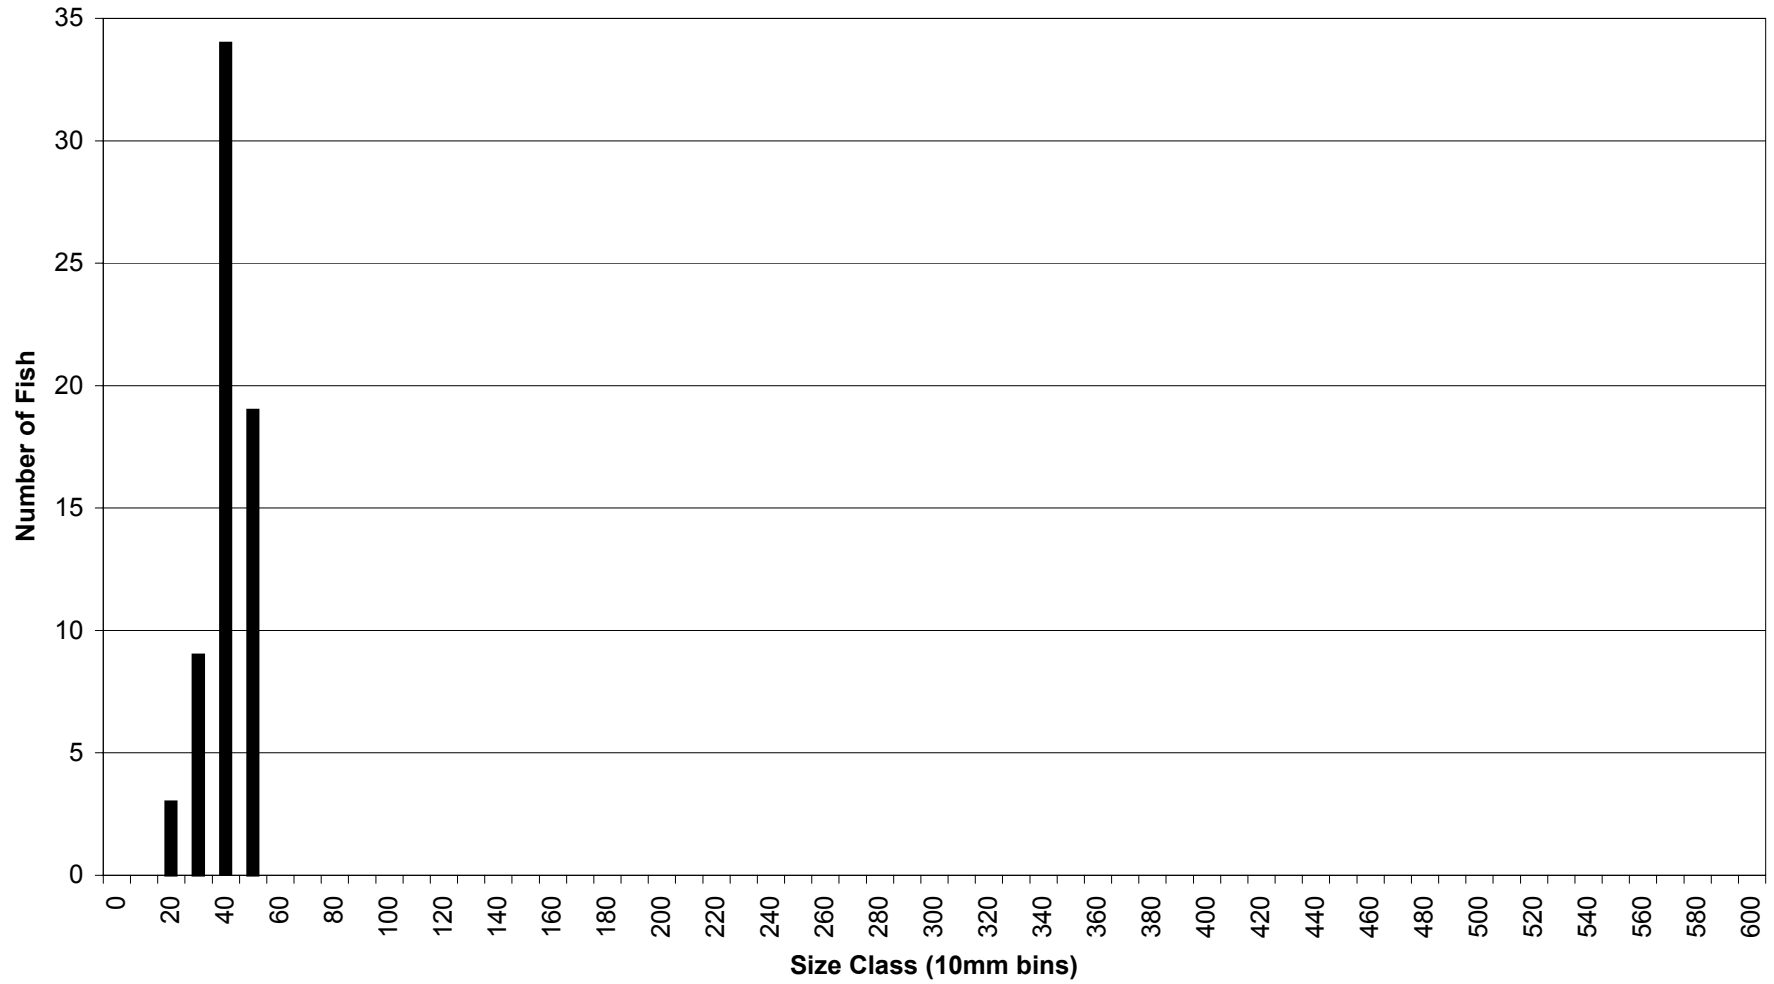

J.C. Boyle Reservoir Fish Lengths

Gear Type: Seine

Species: Largemouth Bass