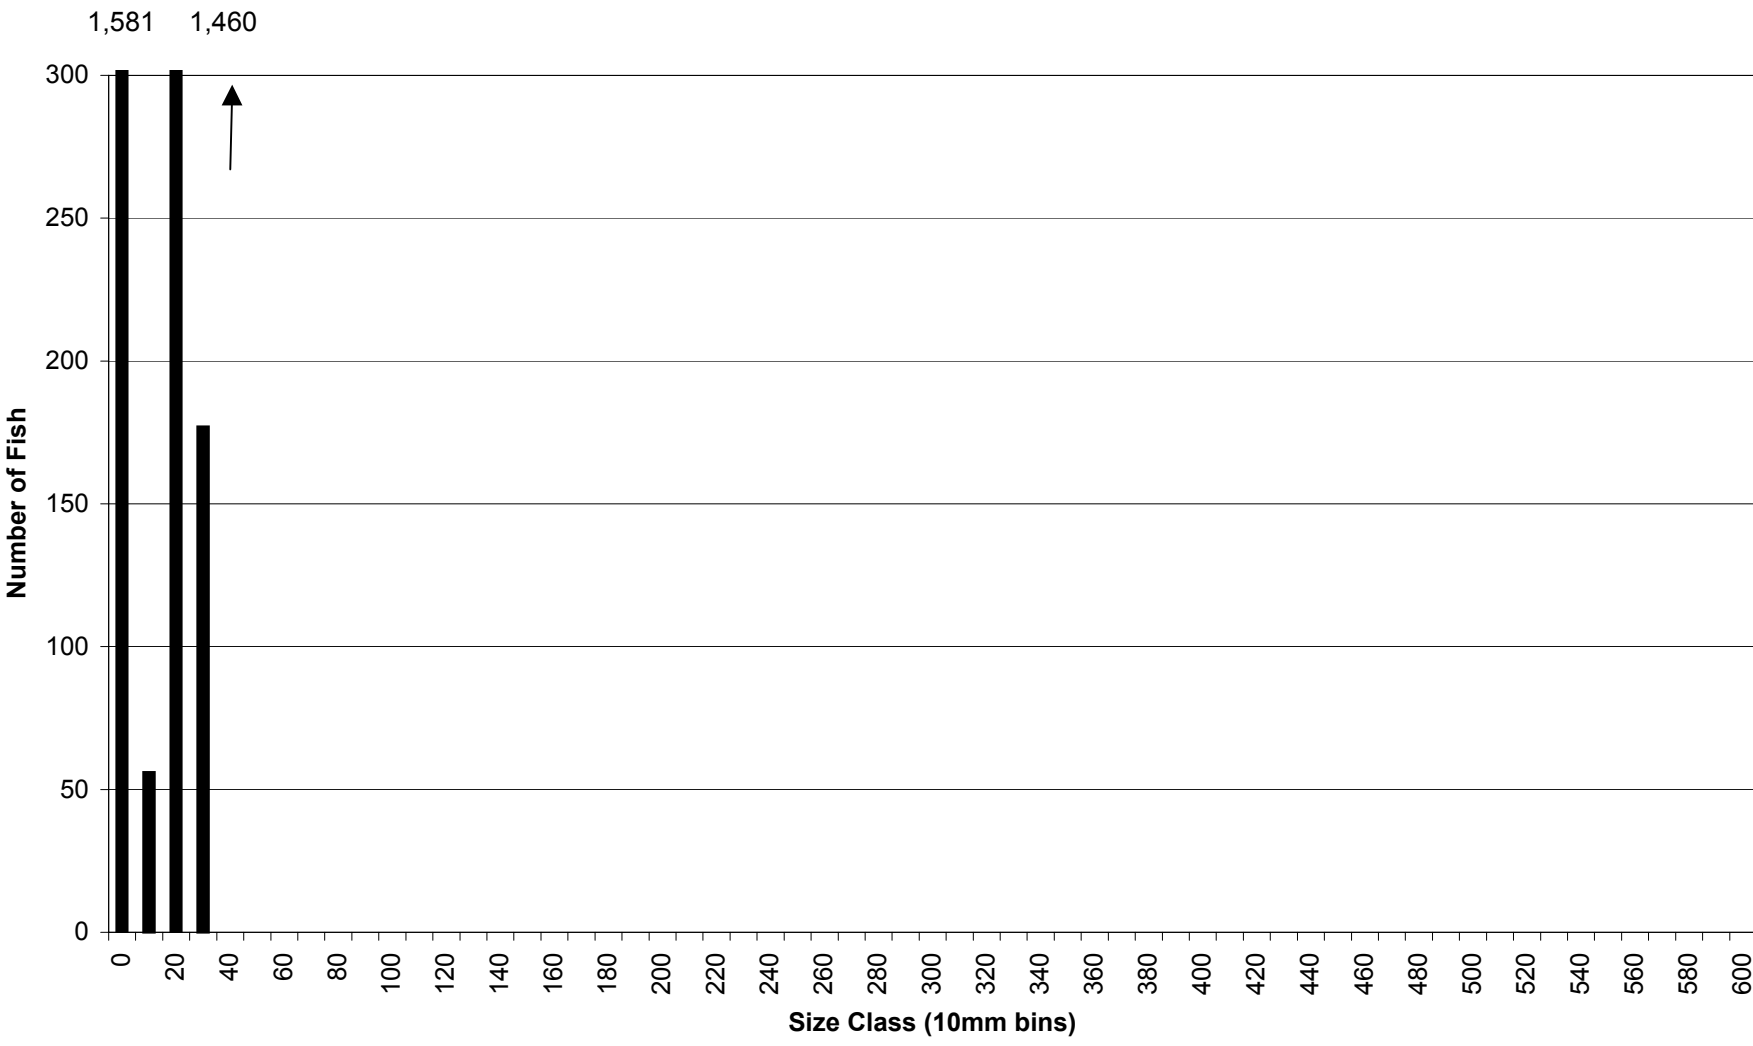

Copco Reservoir Fish Lengths

Gear Type: Trawl

Species: Yellow Perch