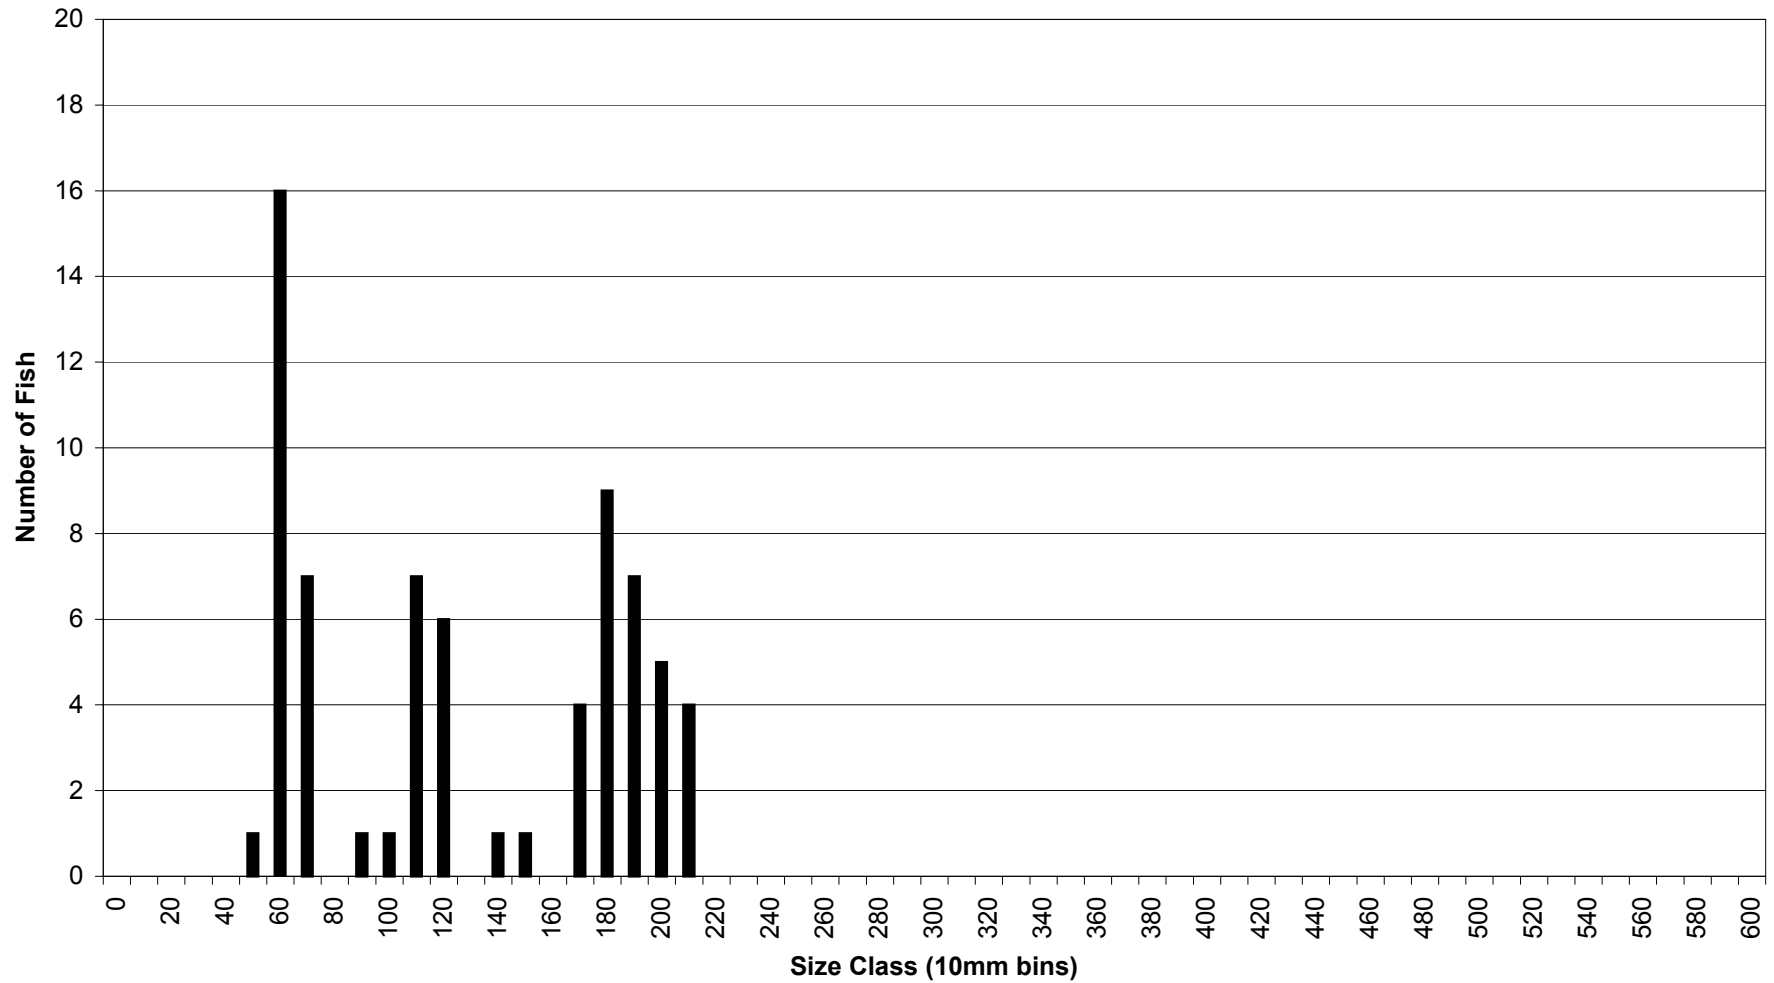

J.C. Boyle Reservoir Fish Lengths

Gear Type: Trap Net

Species: Tui Chub