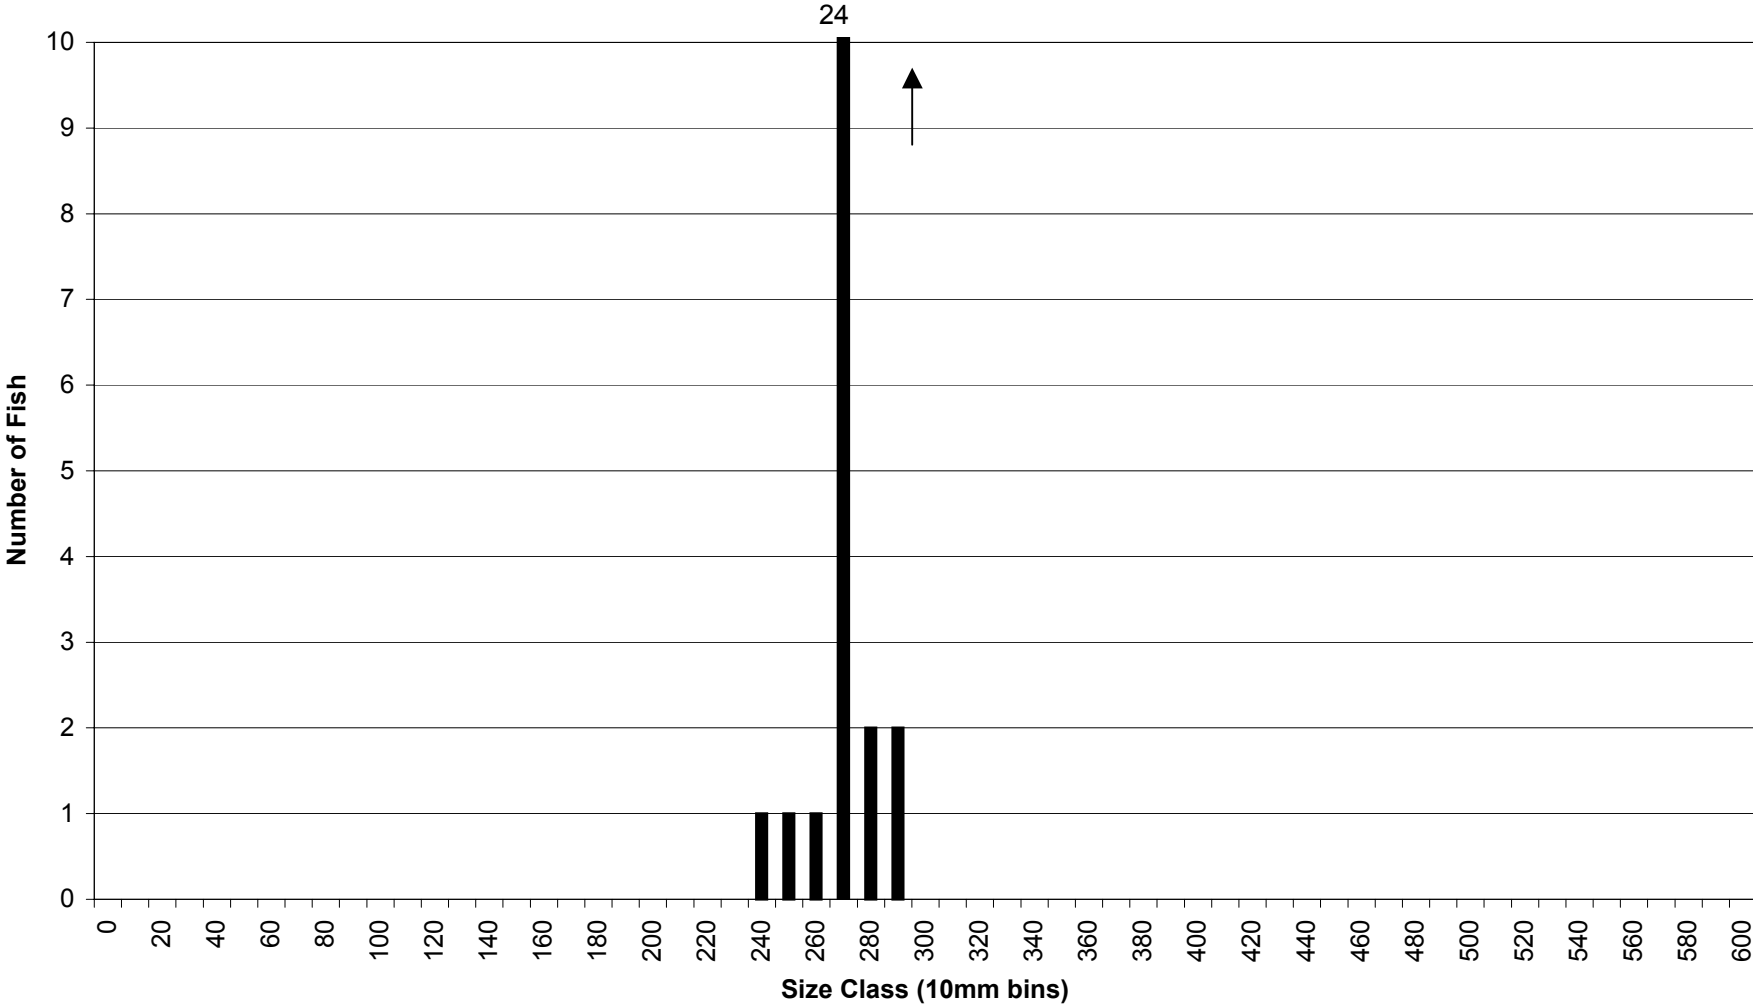

Iron Gate Reservoir Fish Lengths

Gear Type: Trammel Net

Species: Tui Chub