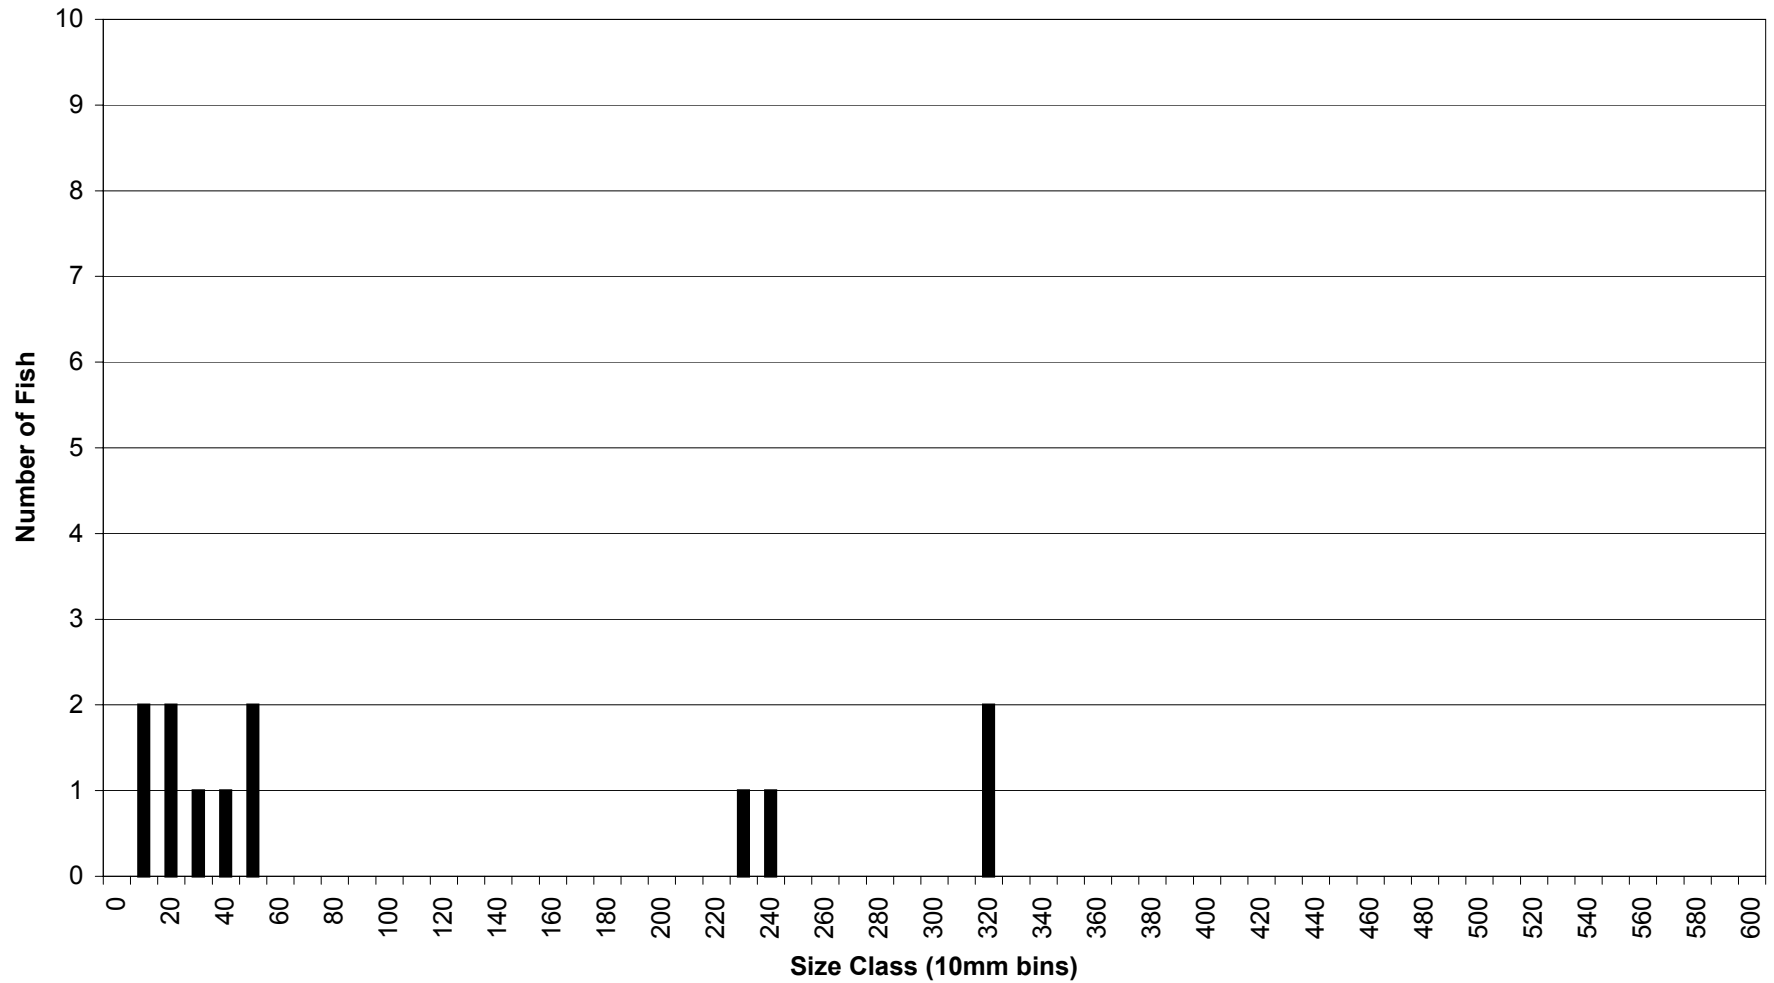

Copco Reservoir Fish Lengths
Gear Type: Combined (seine, trammel, trap, and trawl)
Species: Largemouth Bass