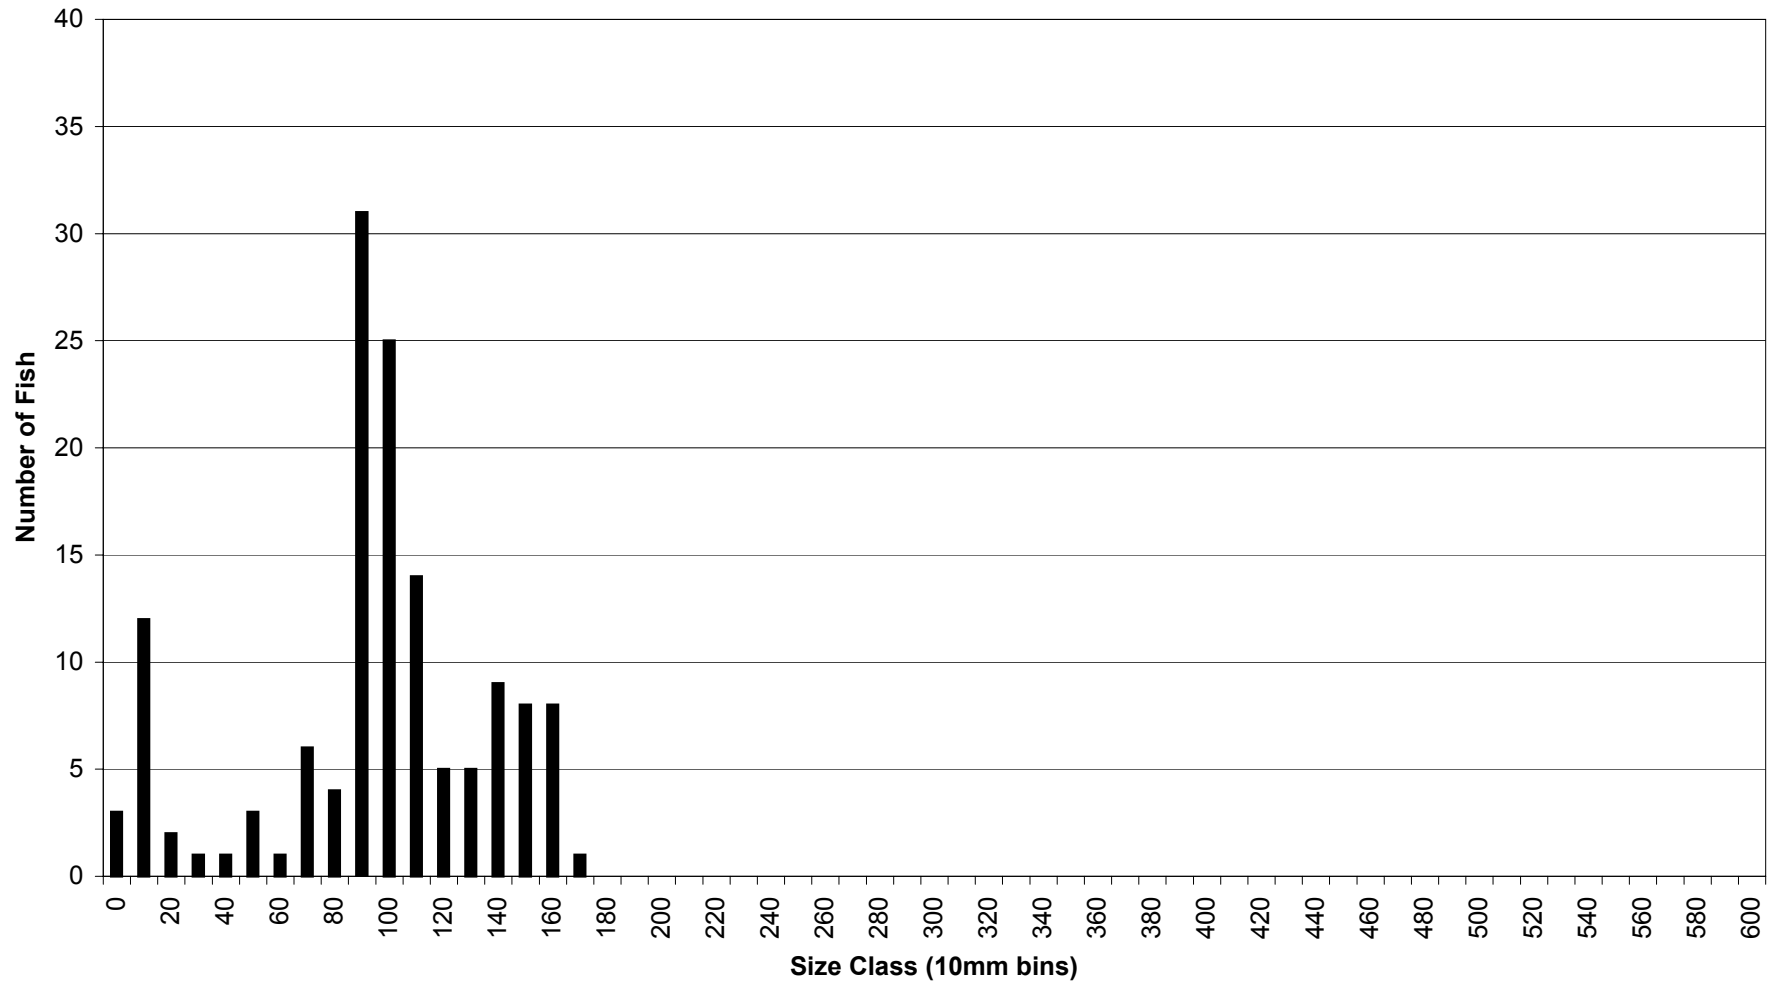

Iron Gate Reservoir Fish Lengths
Gear Type: Combined (seine, trammel, trap, and trawl)
Species: Pumpkinseed