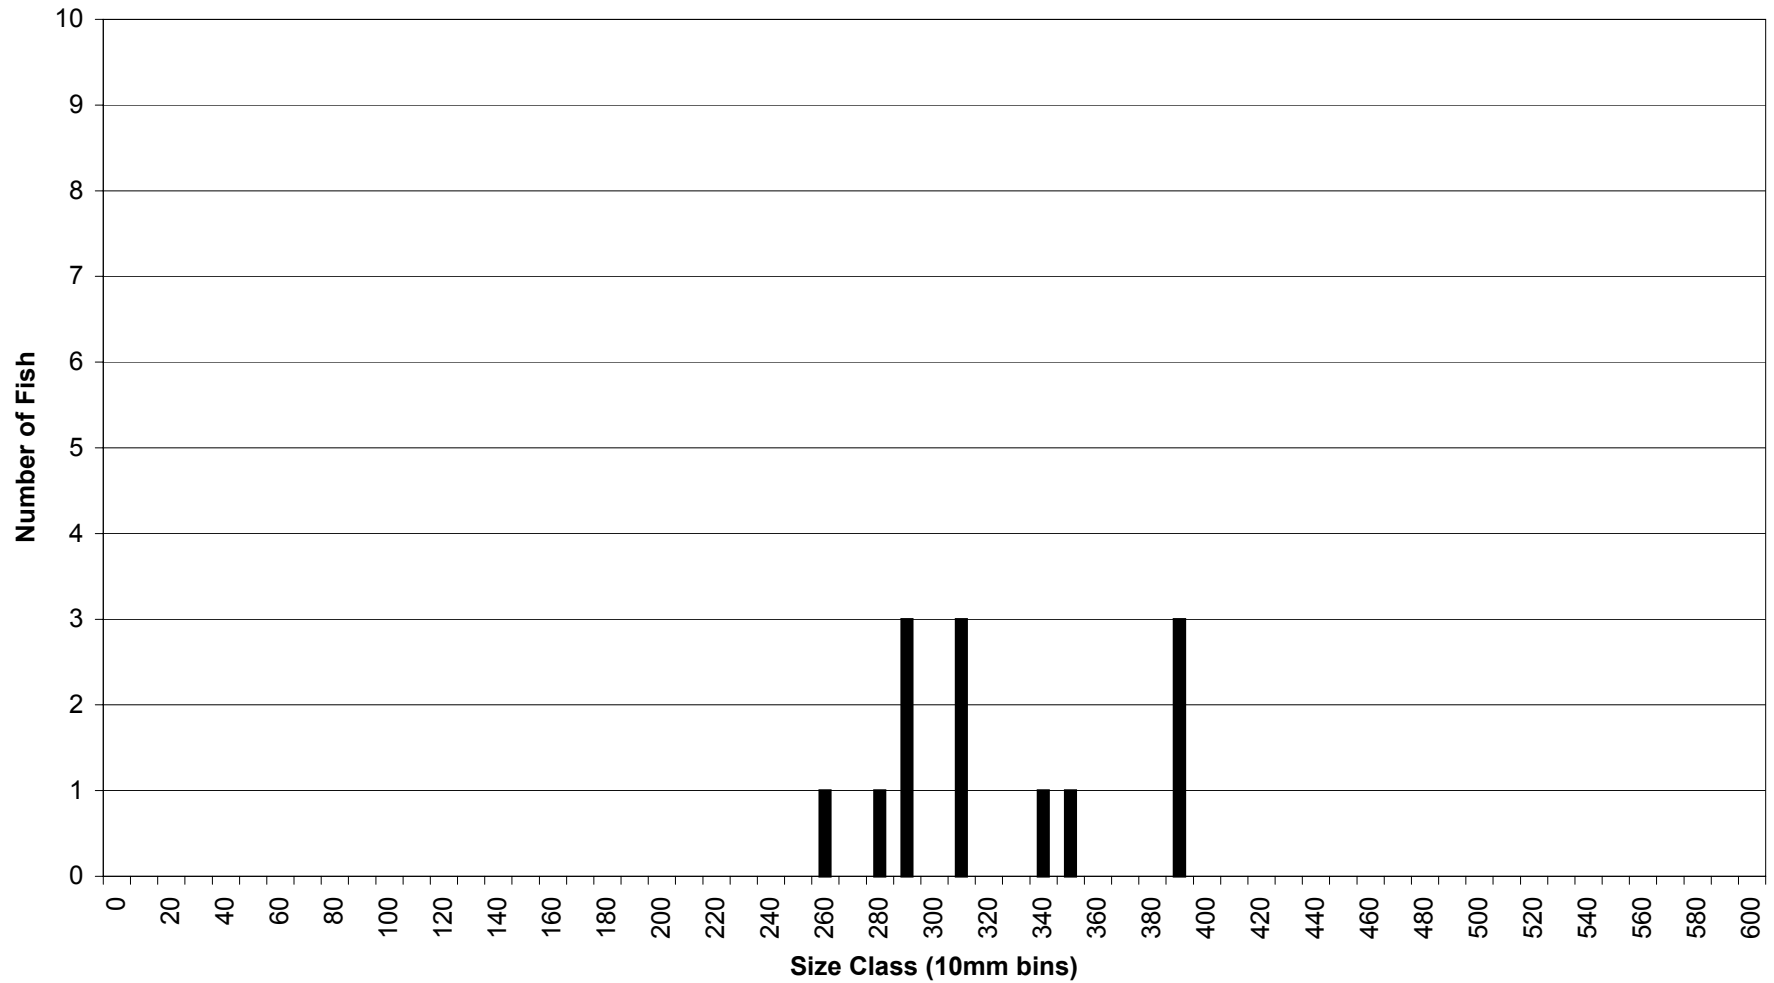

J.C. Boyle Reservoir Fish Lengths

Gear Type: Trammel Net

Species: Shortnose Sucker