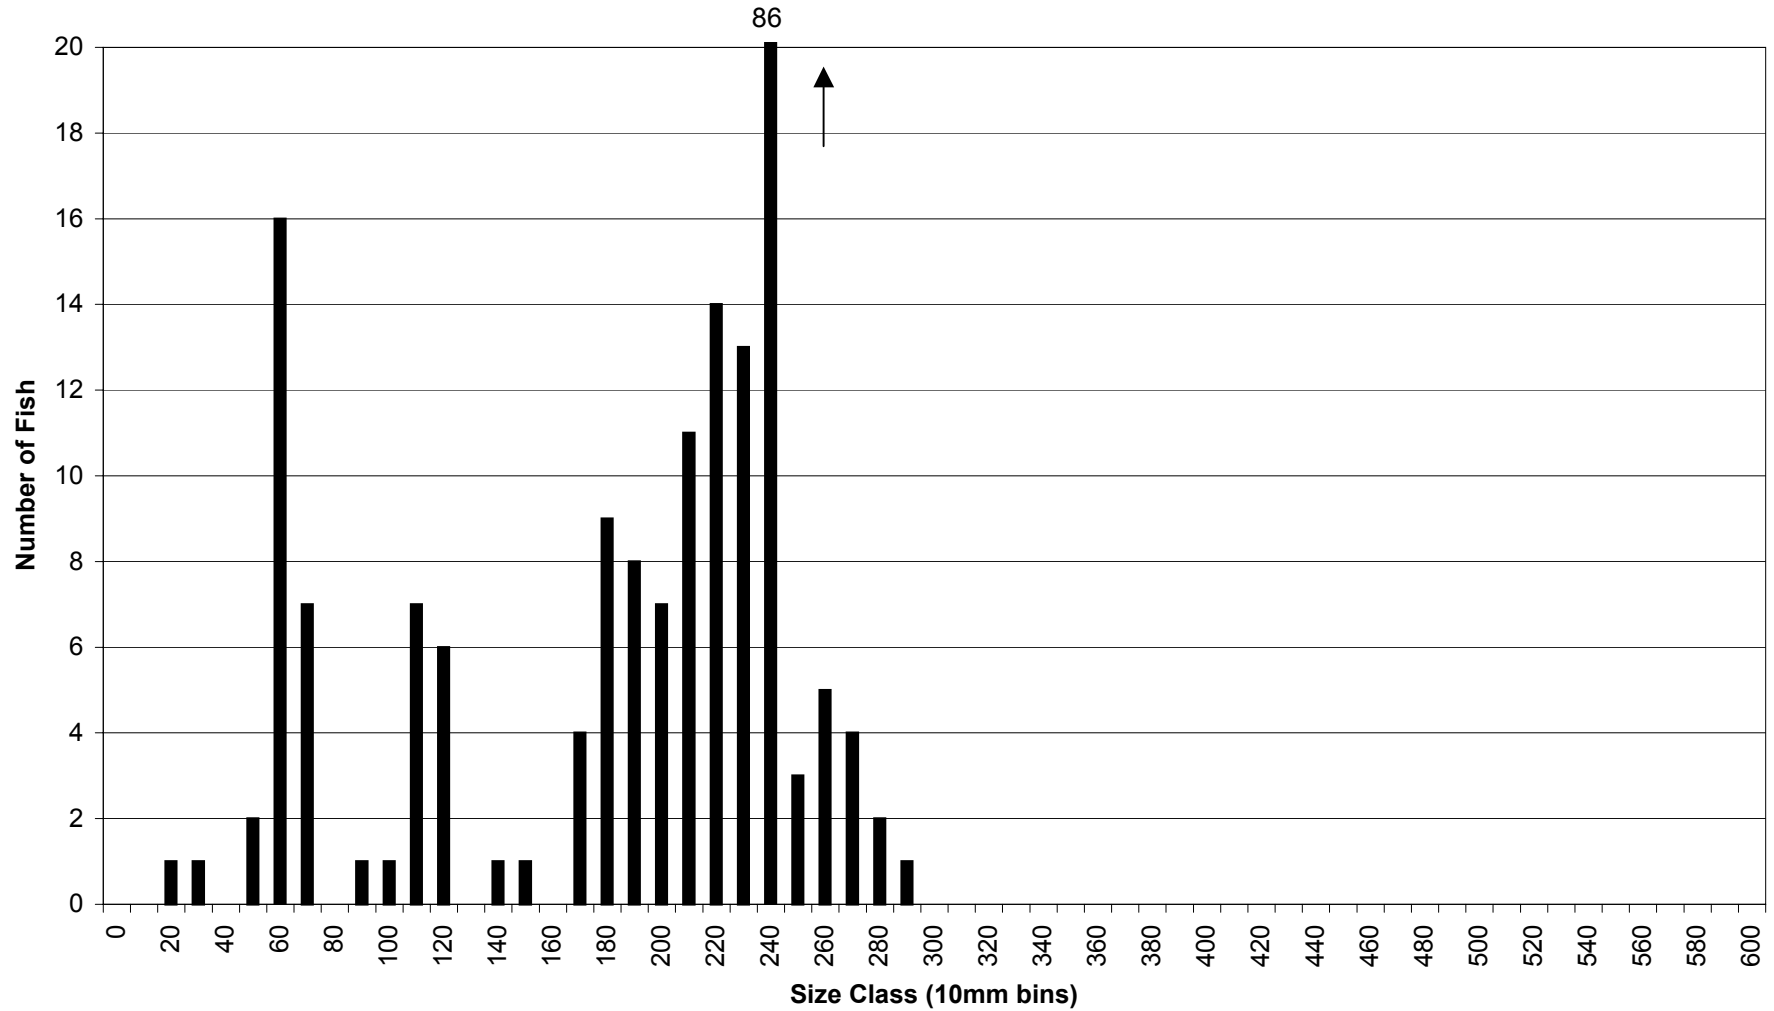

J.C. Bolye Reservoir Fish Lengths
Gear Type: Combined (seine, trammel, trap, and trawl)
Species: Tui Chub