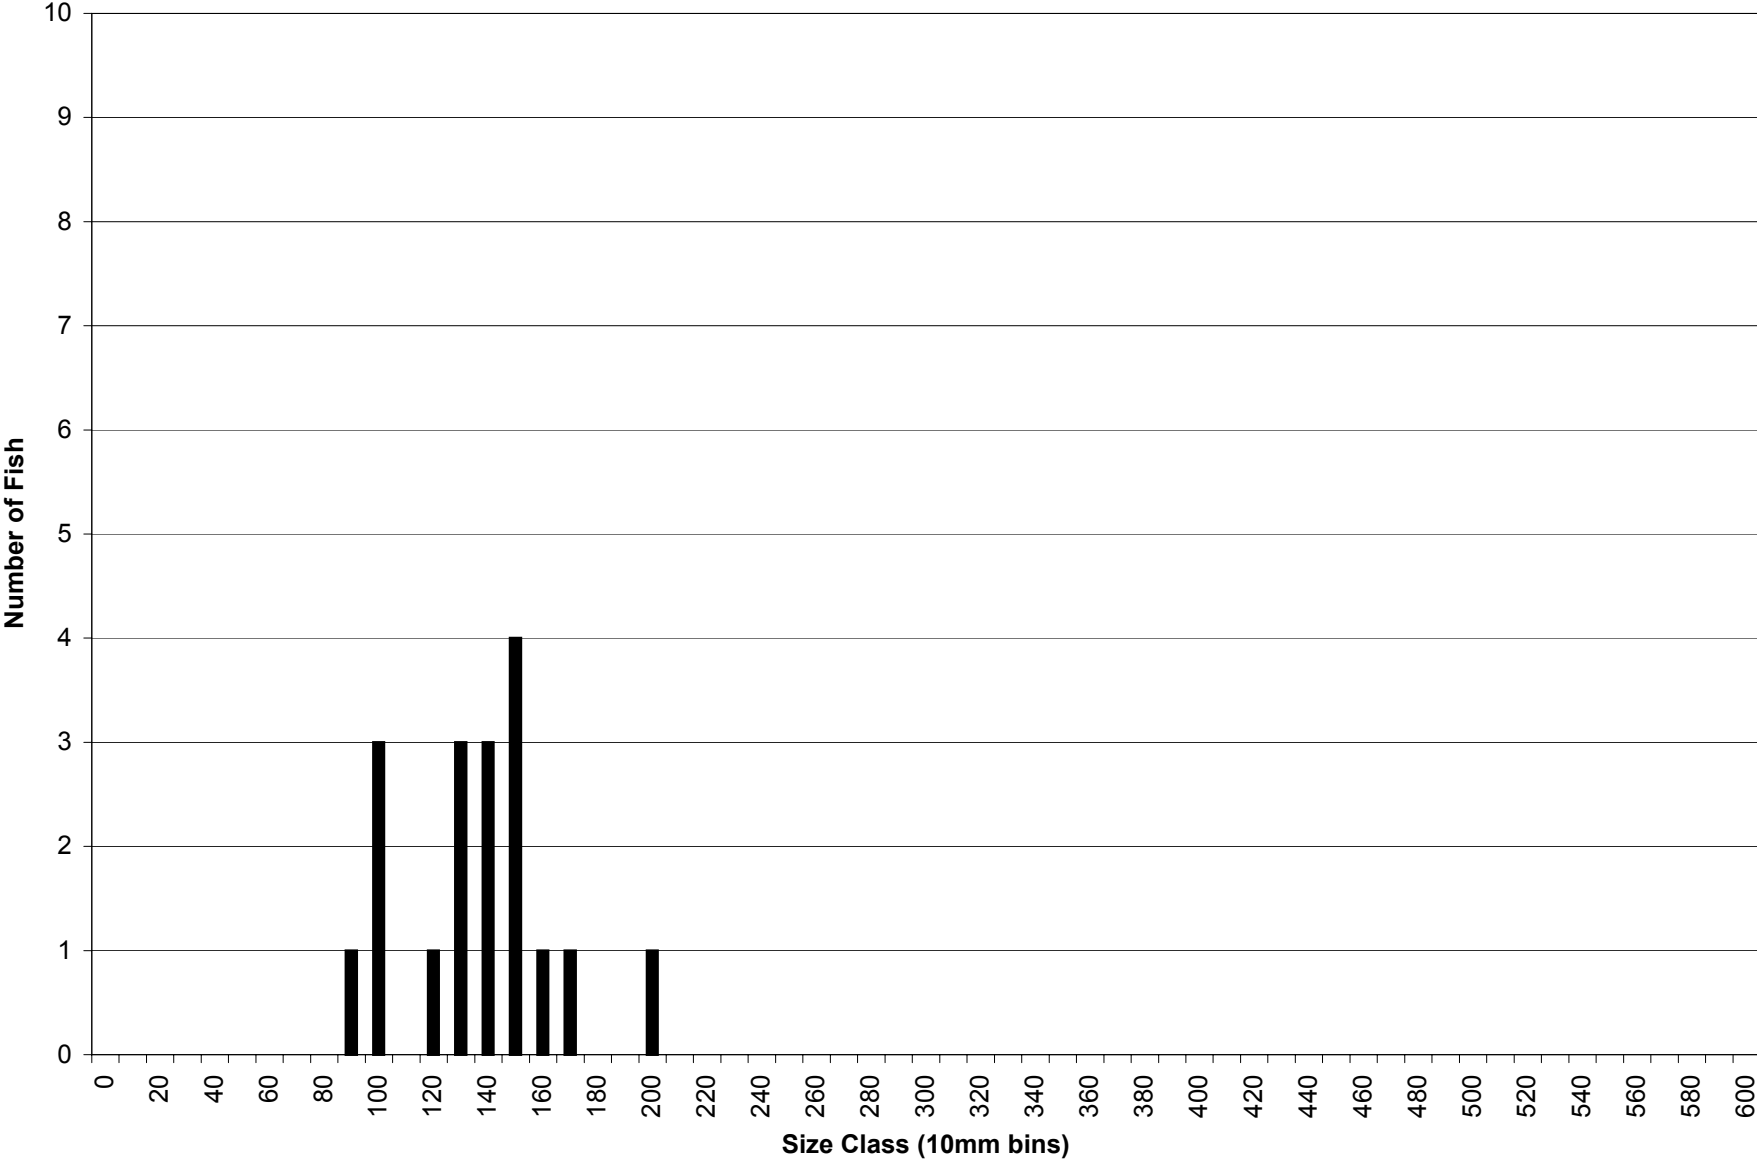

Iron Gate Reservoir Fish Lengths

Gear Type: Seine

Species: Yellow Perch