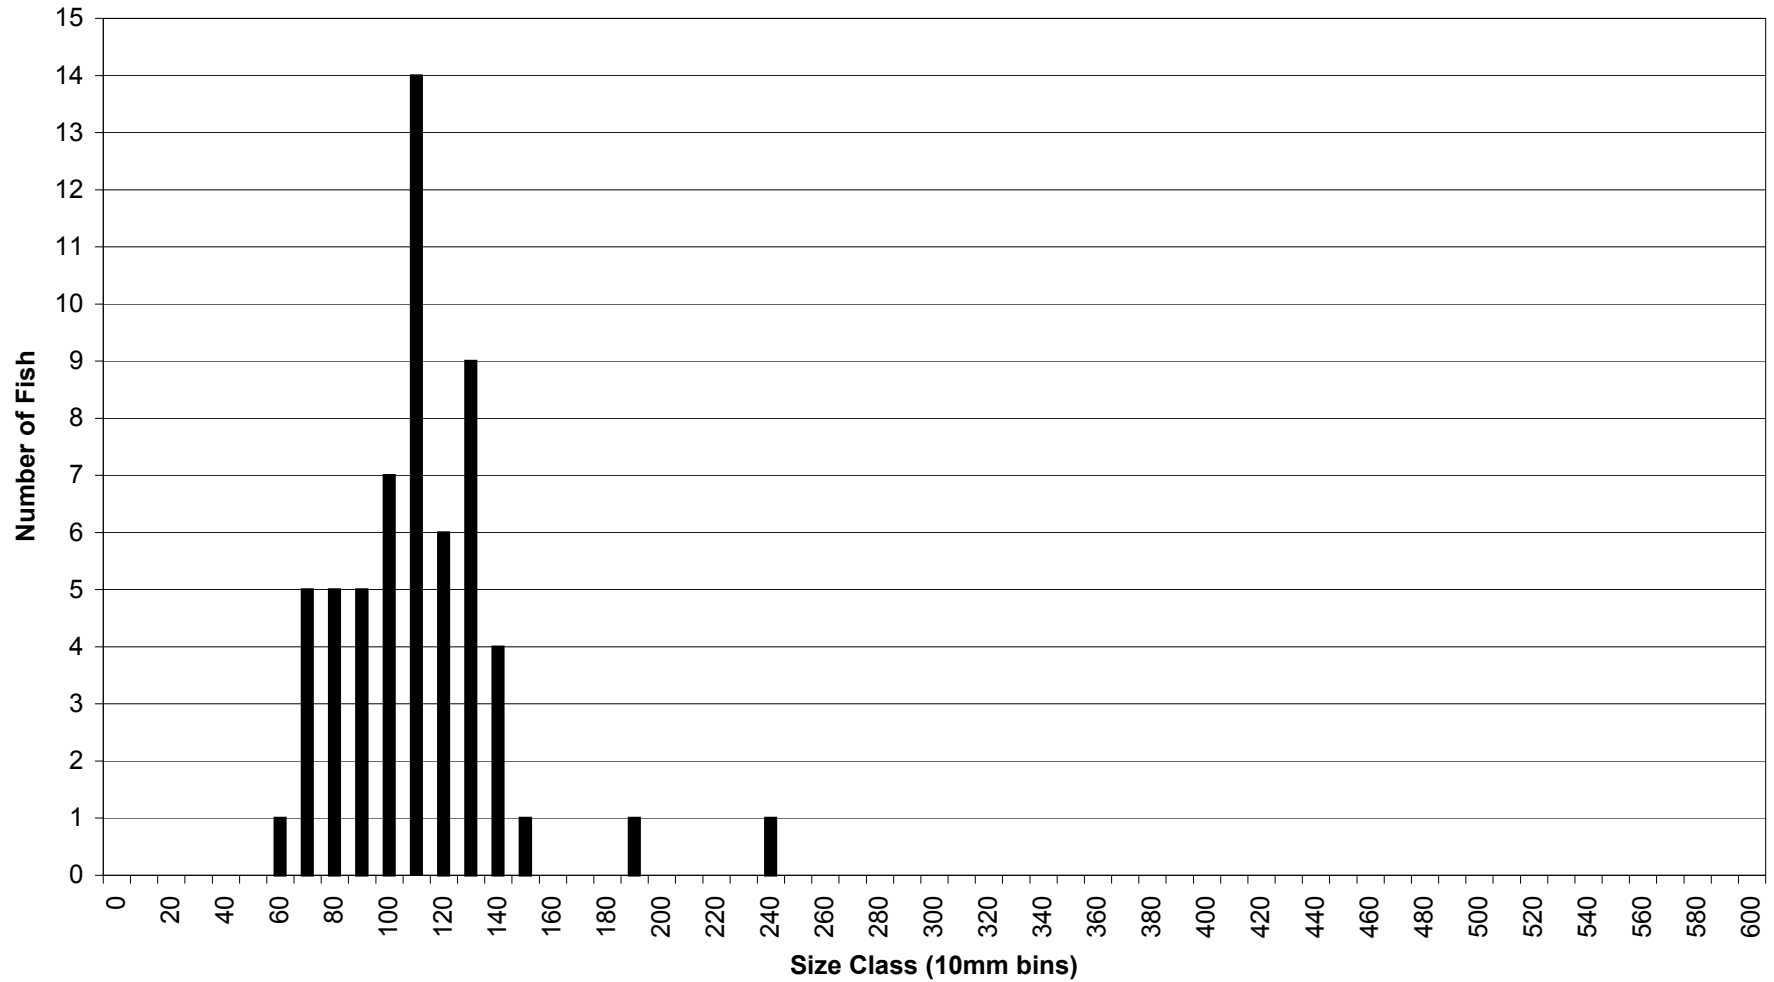

J.C. Boyle Reservoir Fish Lengths

Gear Type: Trap Net

Species: Pumpkinseed