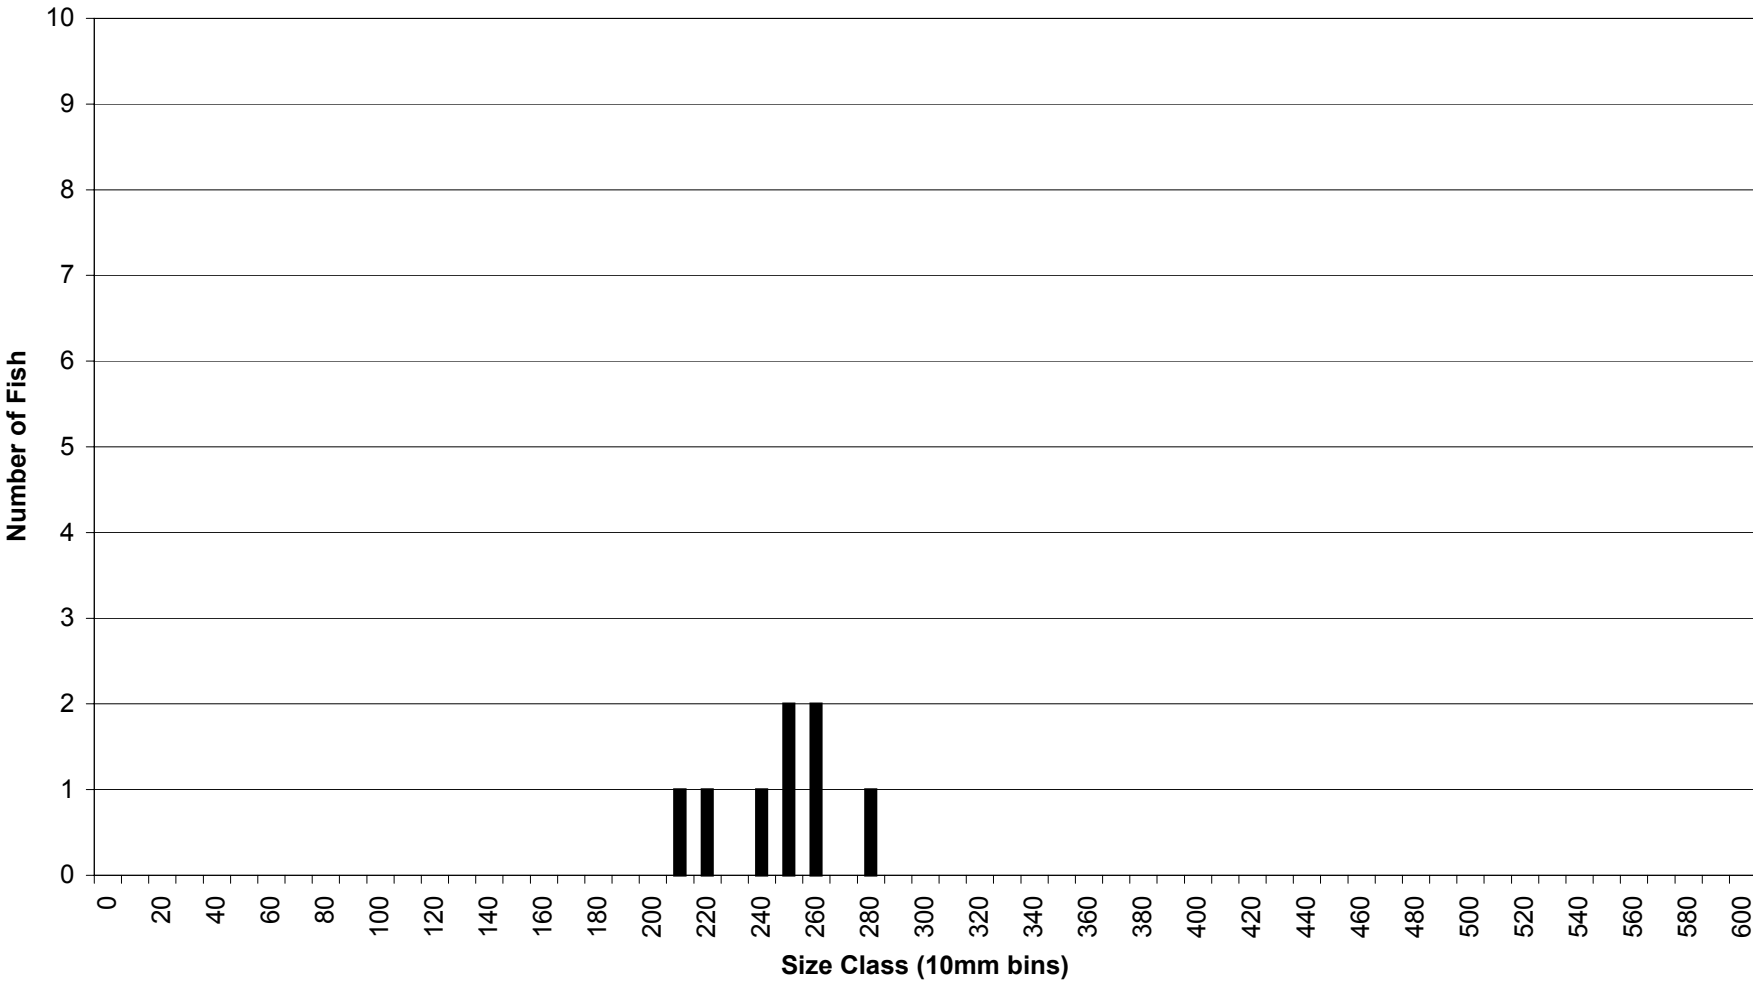

Copco Reservoir Fish Lengths

Gear Type: Trap Net

Species: Tui Chub