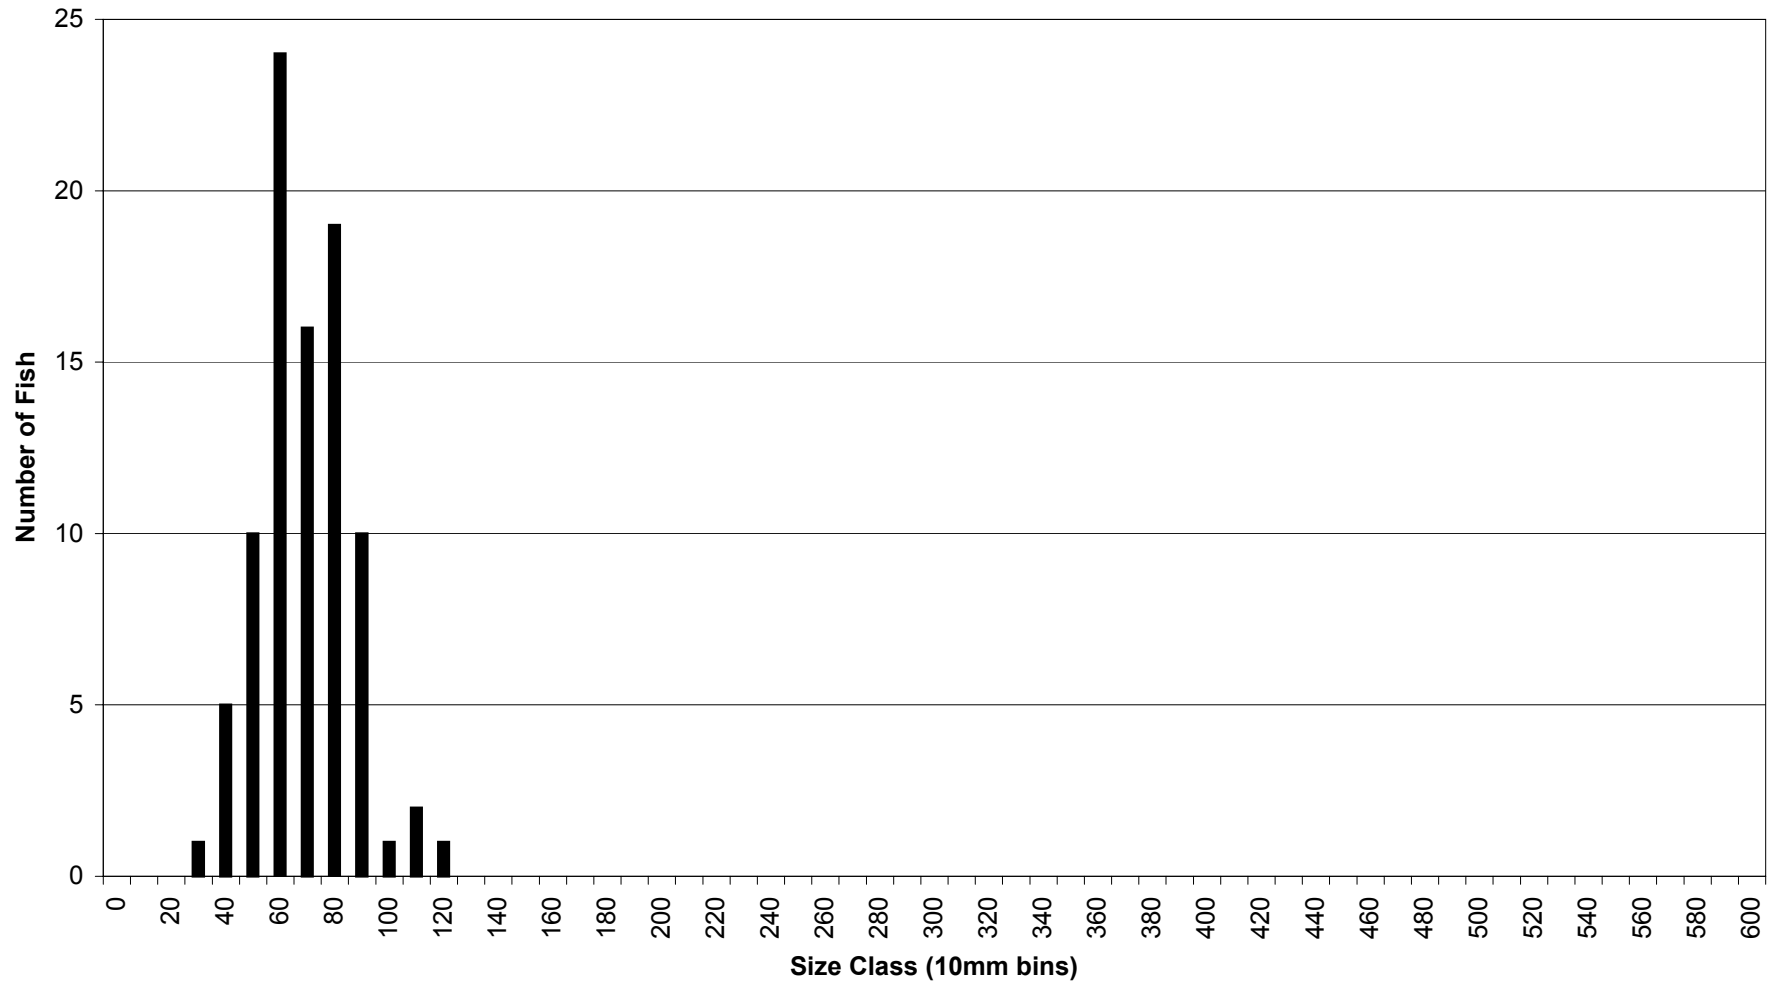

J.C. Boyle Reservoir Fish Lengths

Gear Type: Seine

Species: Pumpkinseed