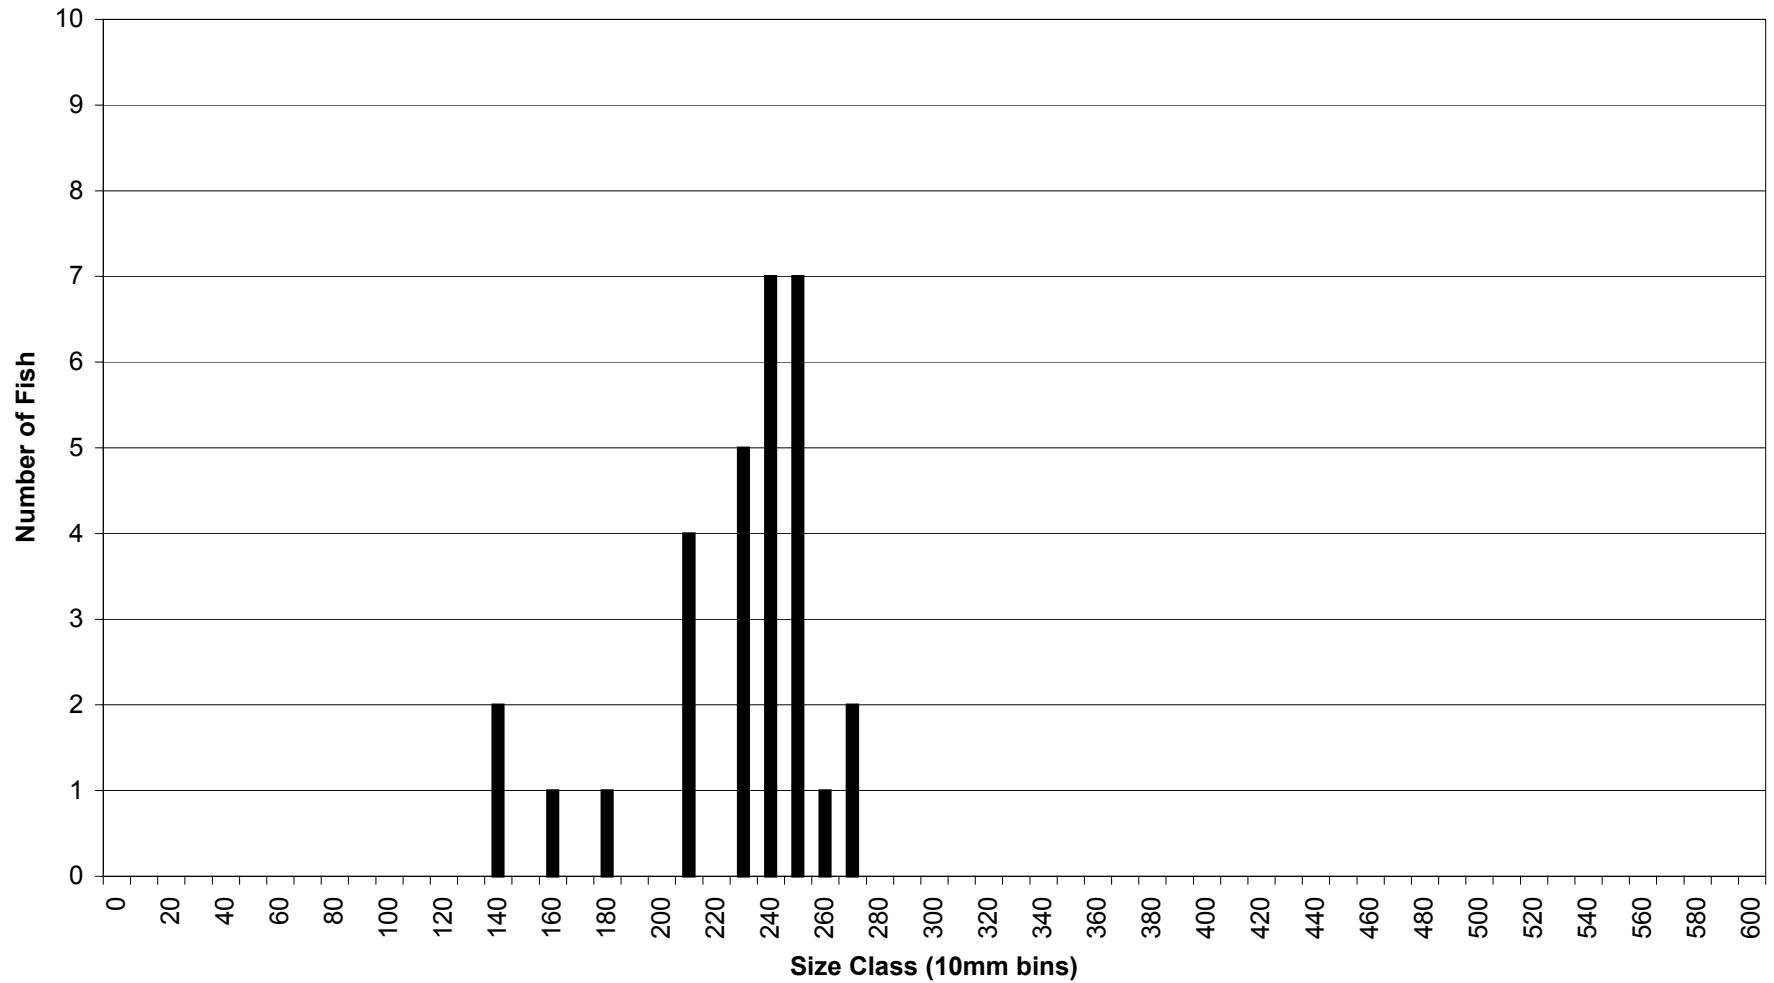

J.C. Boyle Reservoir Fish Lengths

Gear Type: Trap Net

Species: Shortnose Sucker