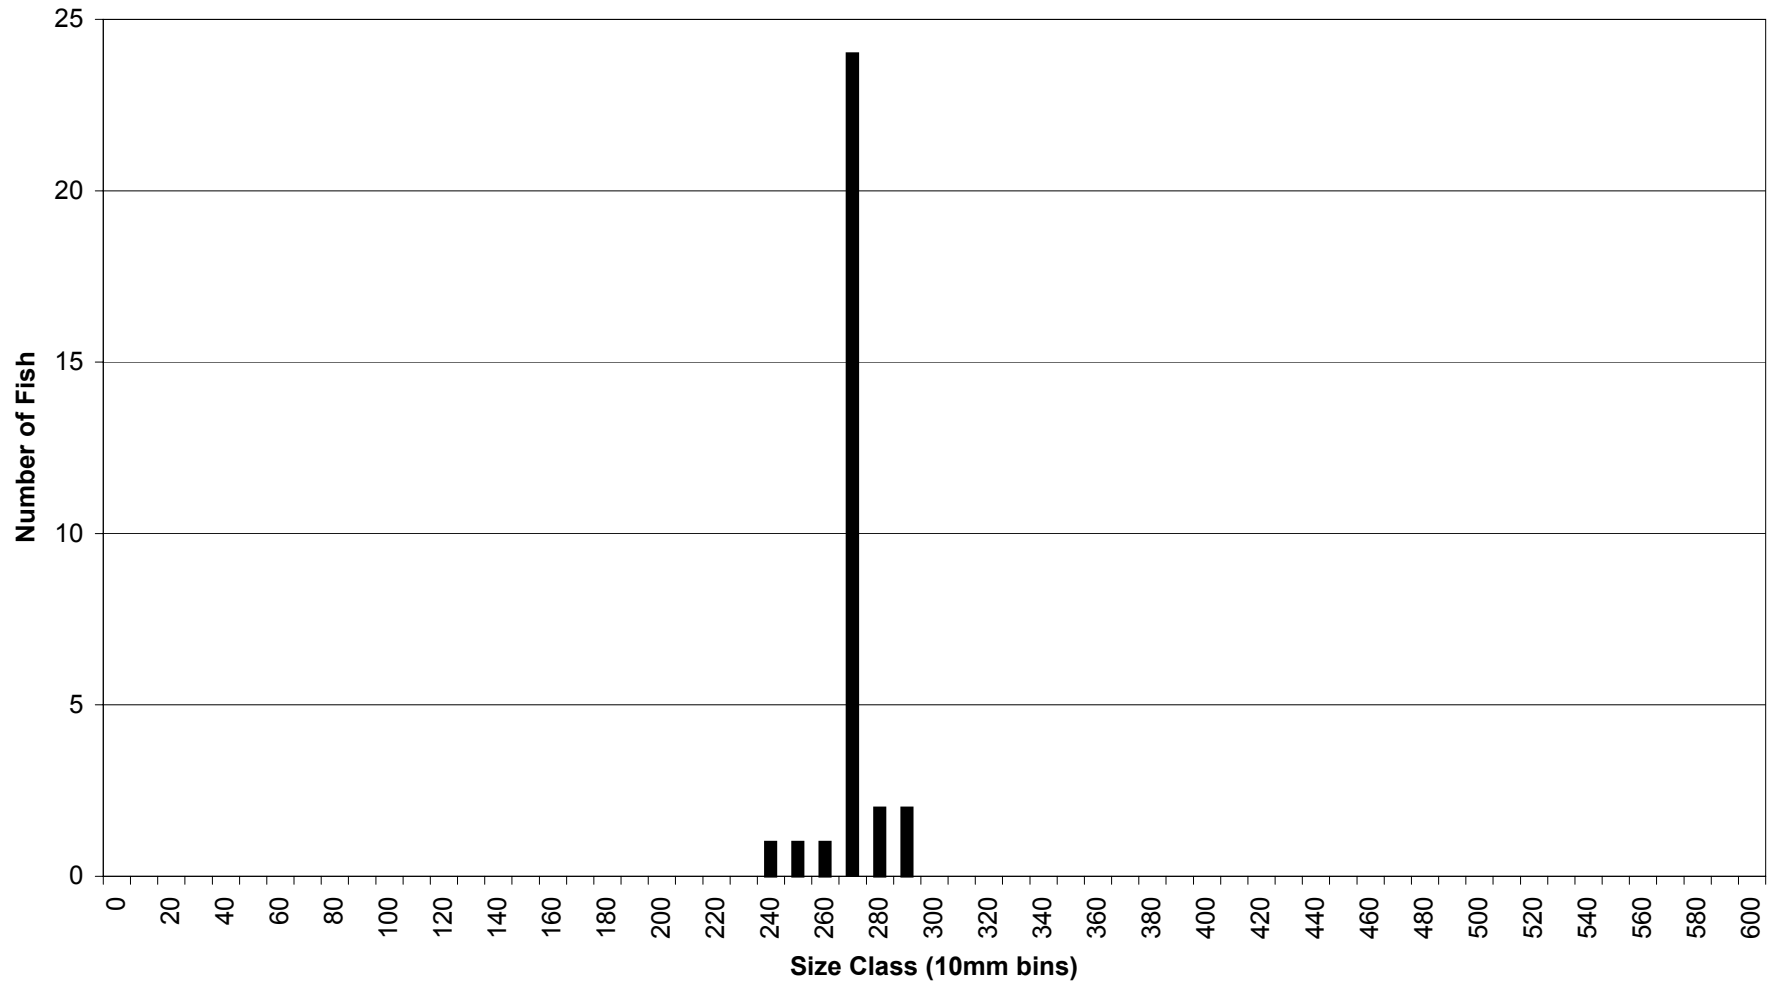

# Iron Gate Reservoir Fish Lengths

*Gear Type: Trawl*

*Species: Yellow Perch*

**Iron Gate Reservoir Fish Lengths**  
*Gear Type: Combined (seine, trammel, trap, and trawl)*  
*Species: Shortnose Sucker*

**Iron Gate Reservoir Fish Lengths**  
*Gear Type: Combined (seine, trammel, trap, and trawl)*  
*Species: Tui Chub*