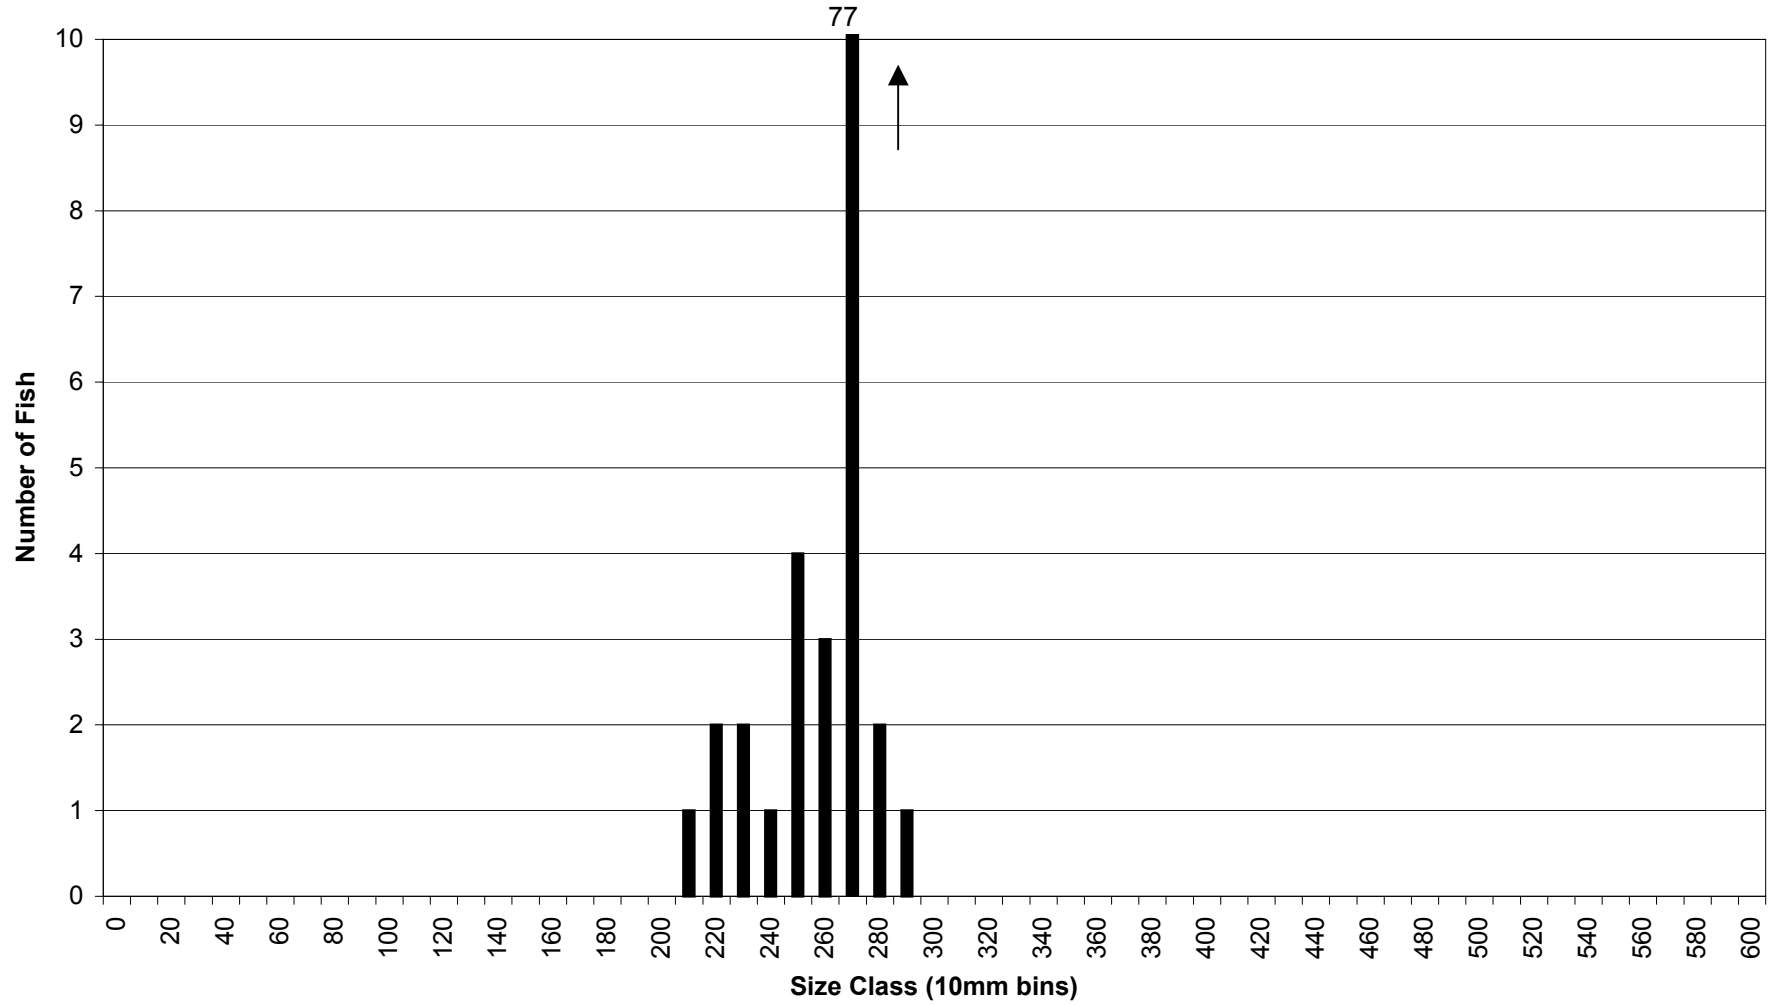

# Copco Reservoir Fish Lengths

*Gear Type: Trawl*

*Species: Yellow Perch*

**Copco Reservoir Fish Lengths**  
*Gear Type: Combined (seine, trammel, trap, and trawl)*  
*Species: Shortnose Sucker*

**Copco Reservoir Fish Lengths**  
*Gear Type: Combined (seine, trammel, trap, and trawl)*  
*Species: Tui Chub*