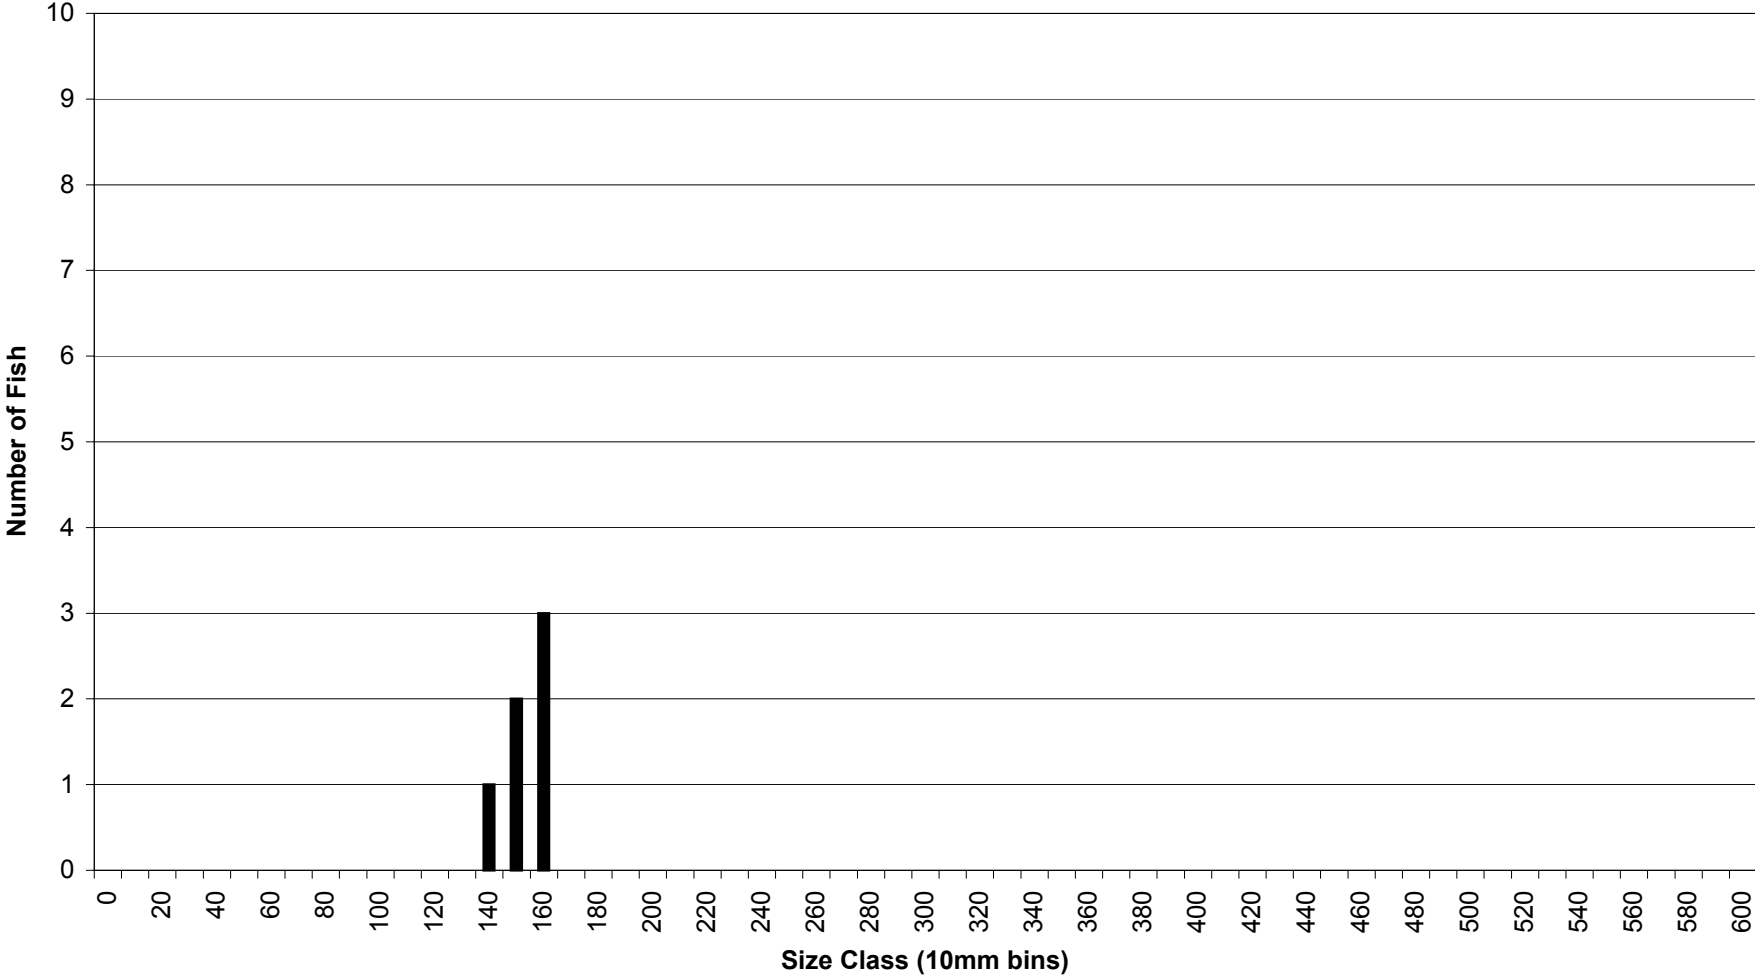

Iron Gate Reservoir Fish Lengths

Gear Type: Trammel Net

Species: Pumpkinseed