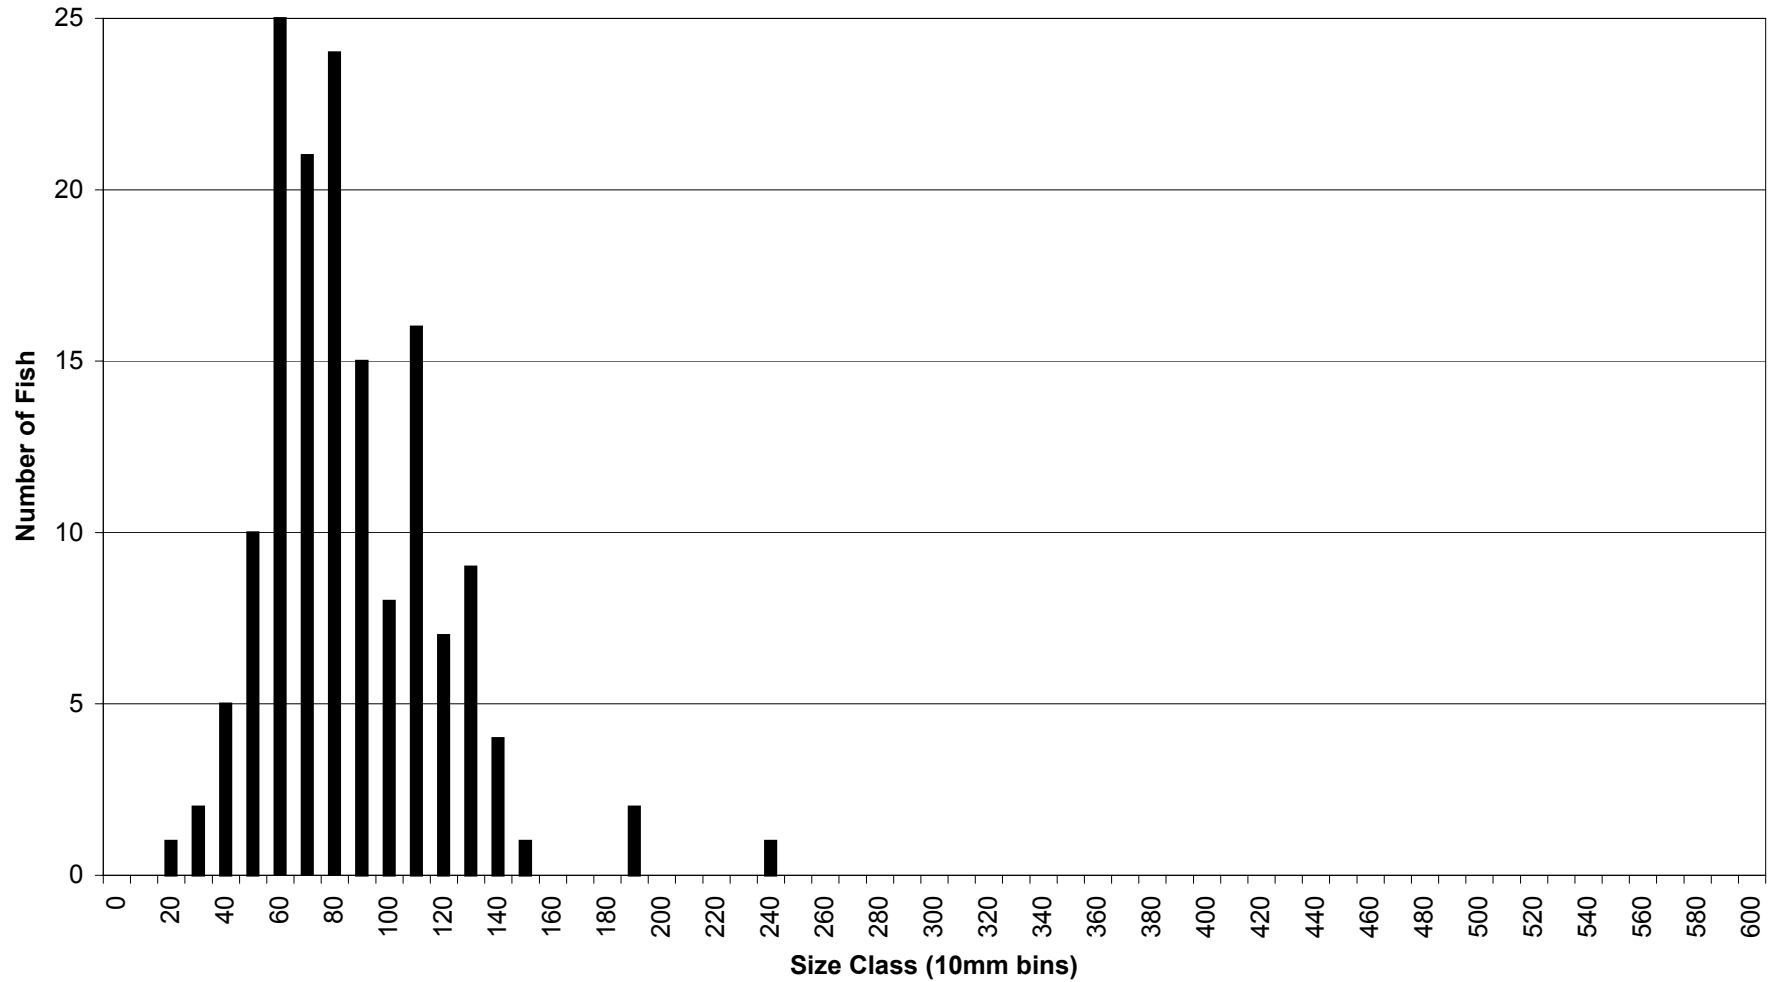

J.C. Bolye Reservoir Fish Lengths
Gear Type: Combined (seine, trammel, trap, and trawl)
Species: Pumpkinseed