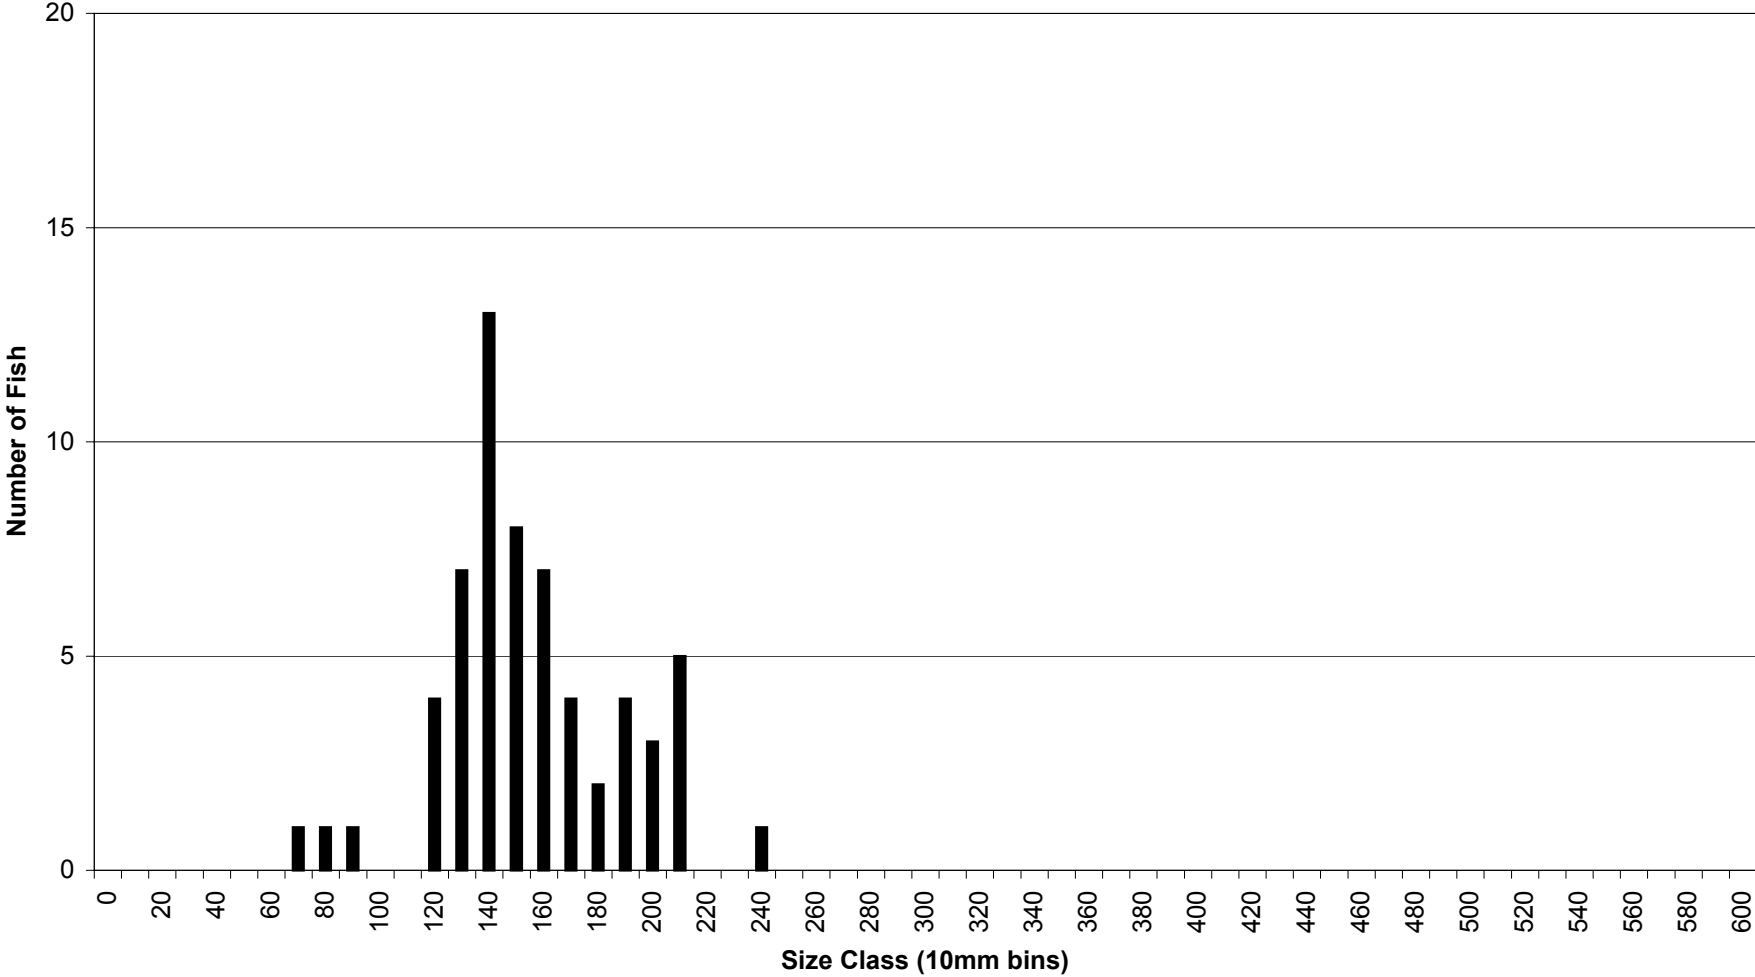

Iron Gate Reservoir Fish Lengths

Gear Type: Trap Net

Species: Yellow Perch