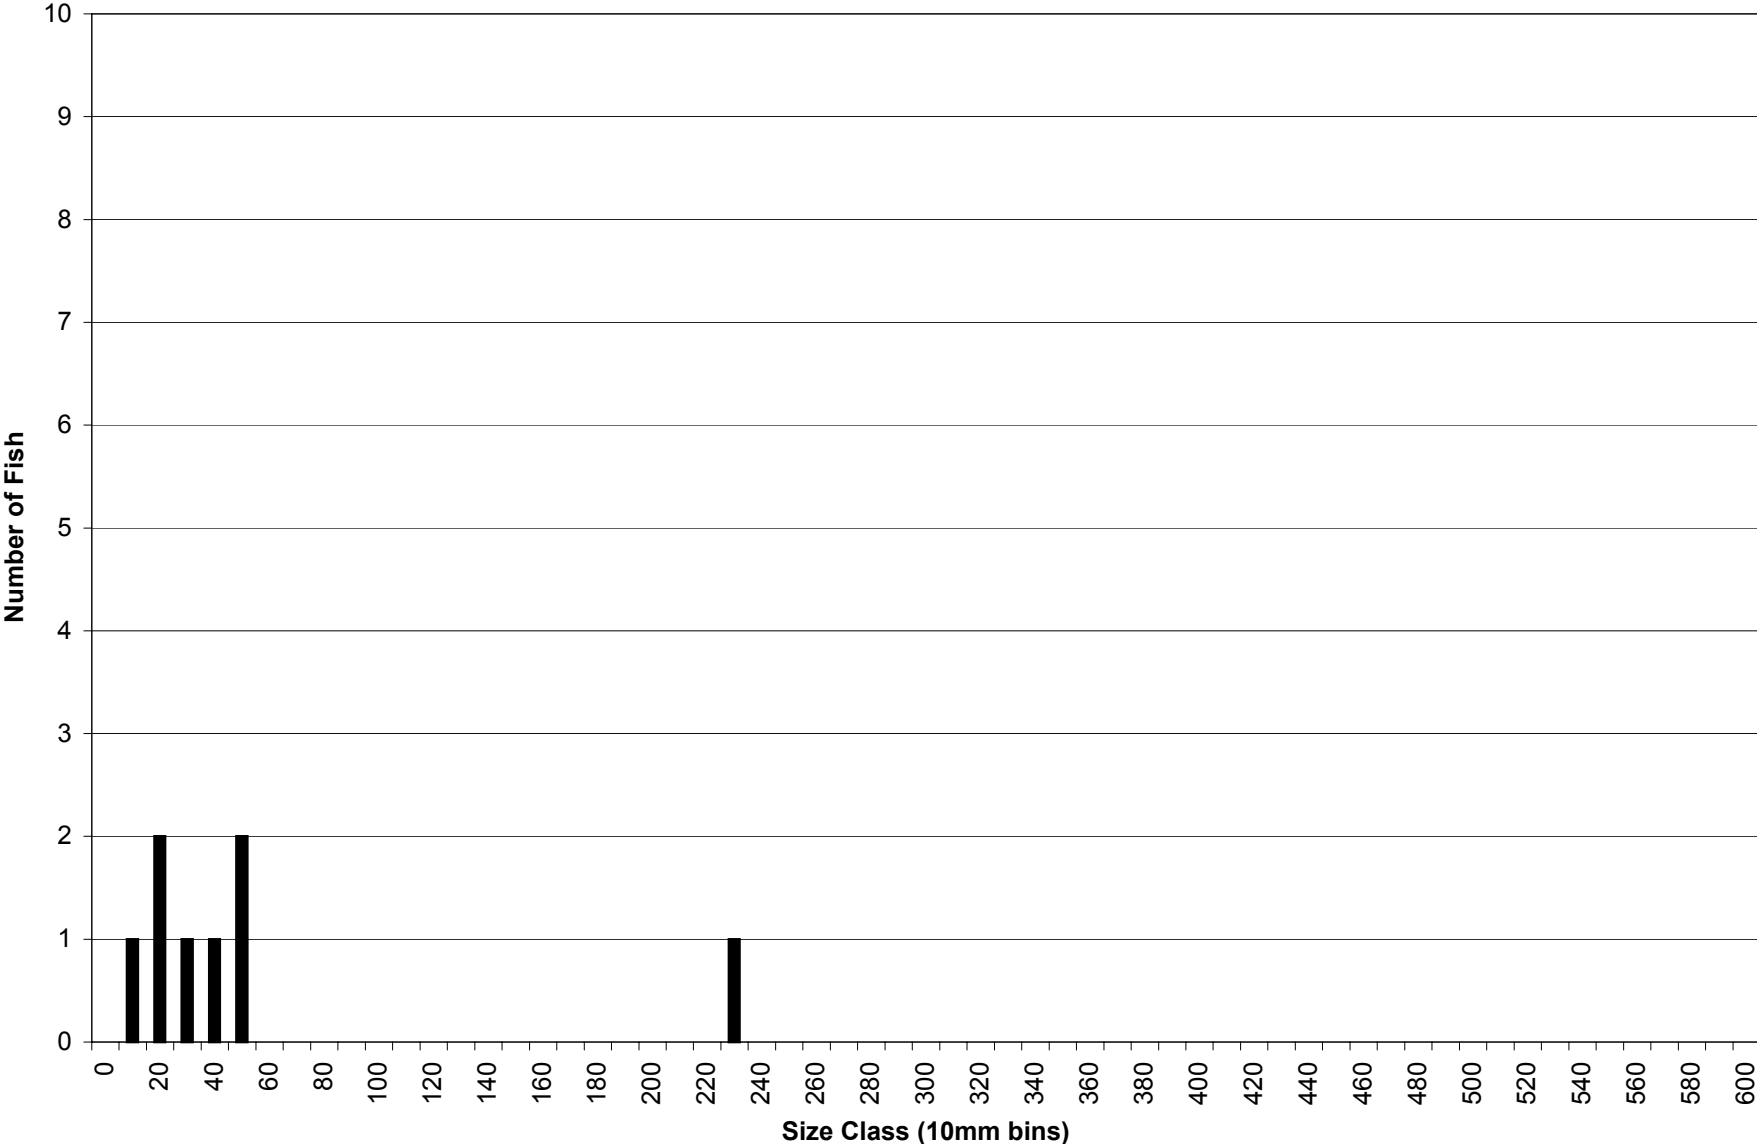

# Copco Reservoir Fish Lengths

*Gear Type: Seine*

*Species: Largemouth Bass*