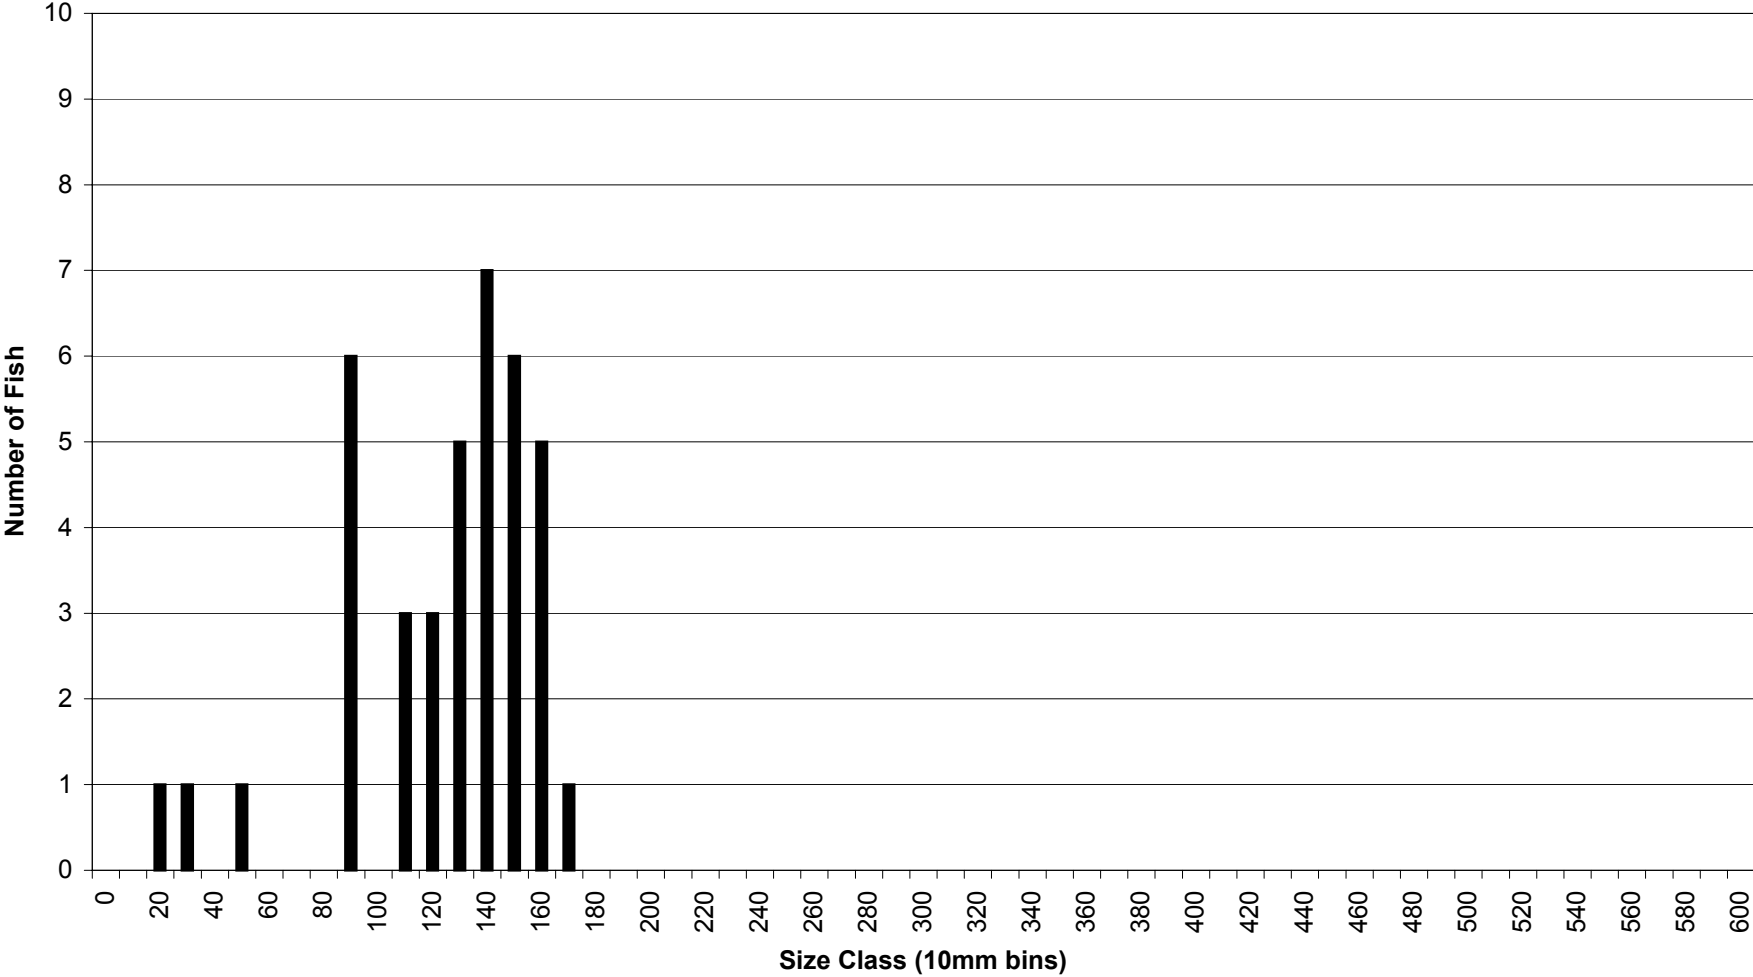

Iron Gate Reservoir Fish Lengths

Gear Type: Trap Net

Species: Pumpkinseed