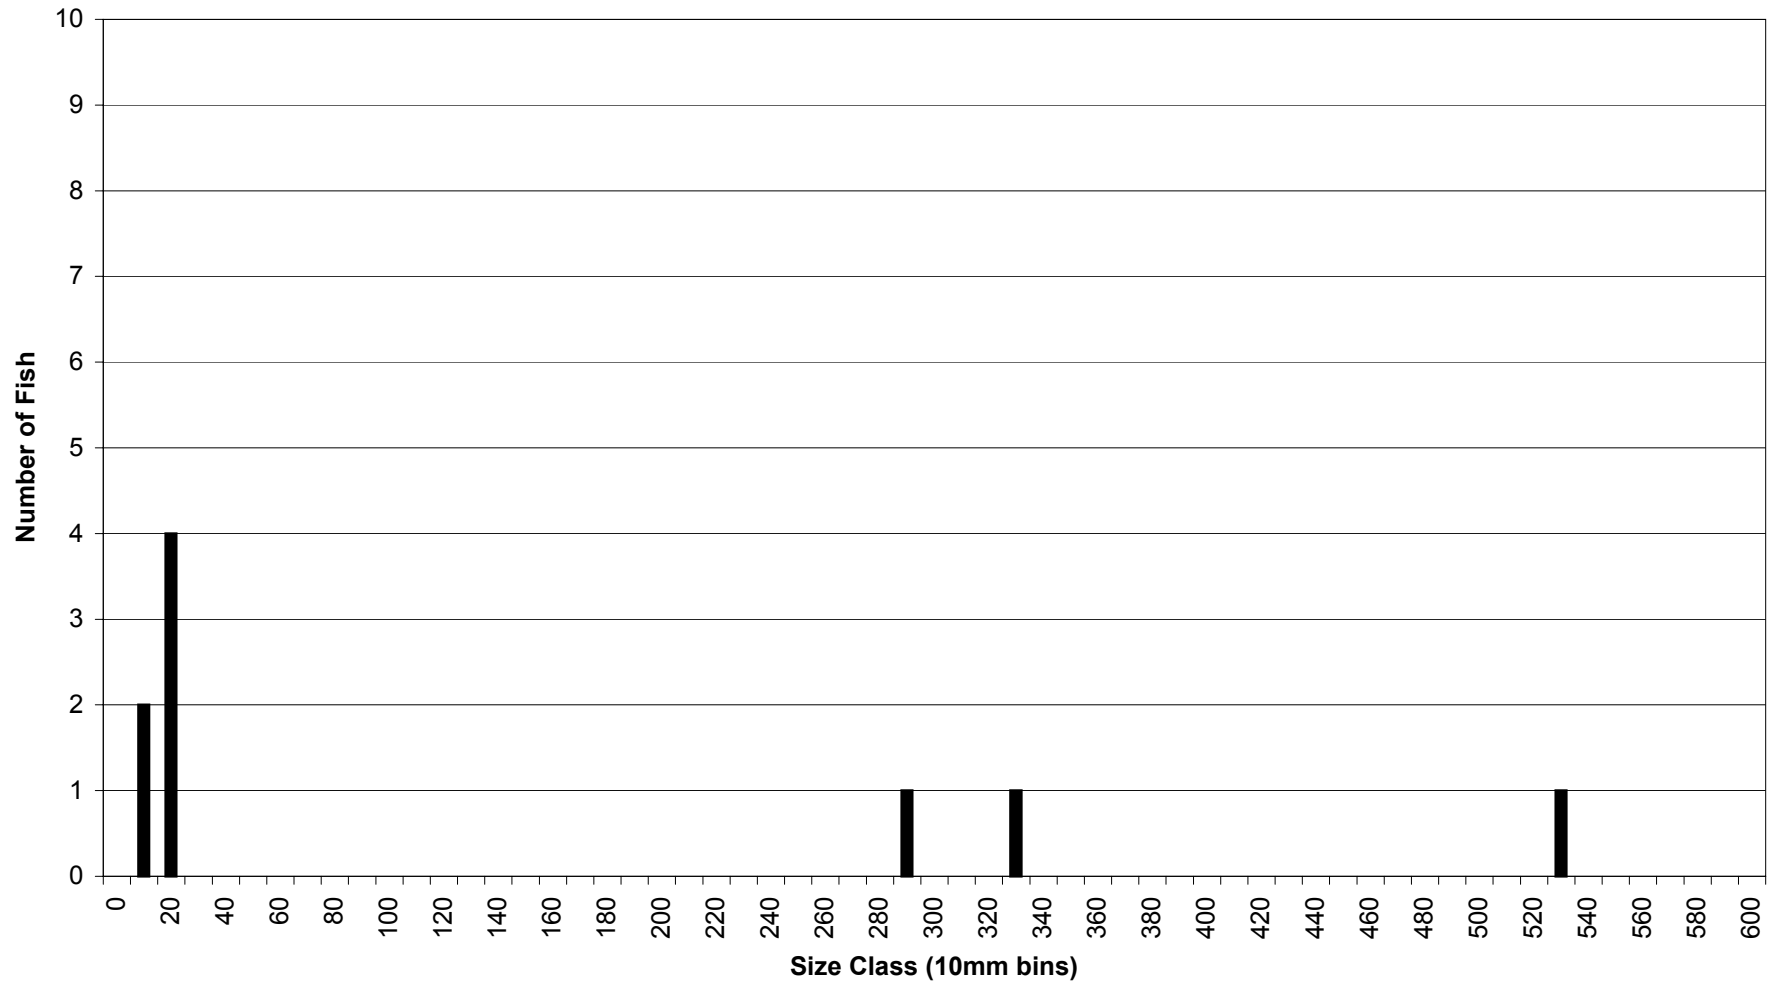

Iron Gate Reservoir Fish Lengths
Gear Type: Combined (seine, trammel, trap, and trawl)
Species: Redband Trout