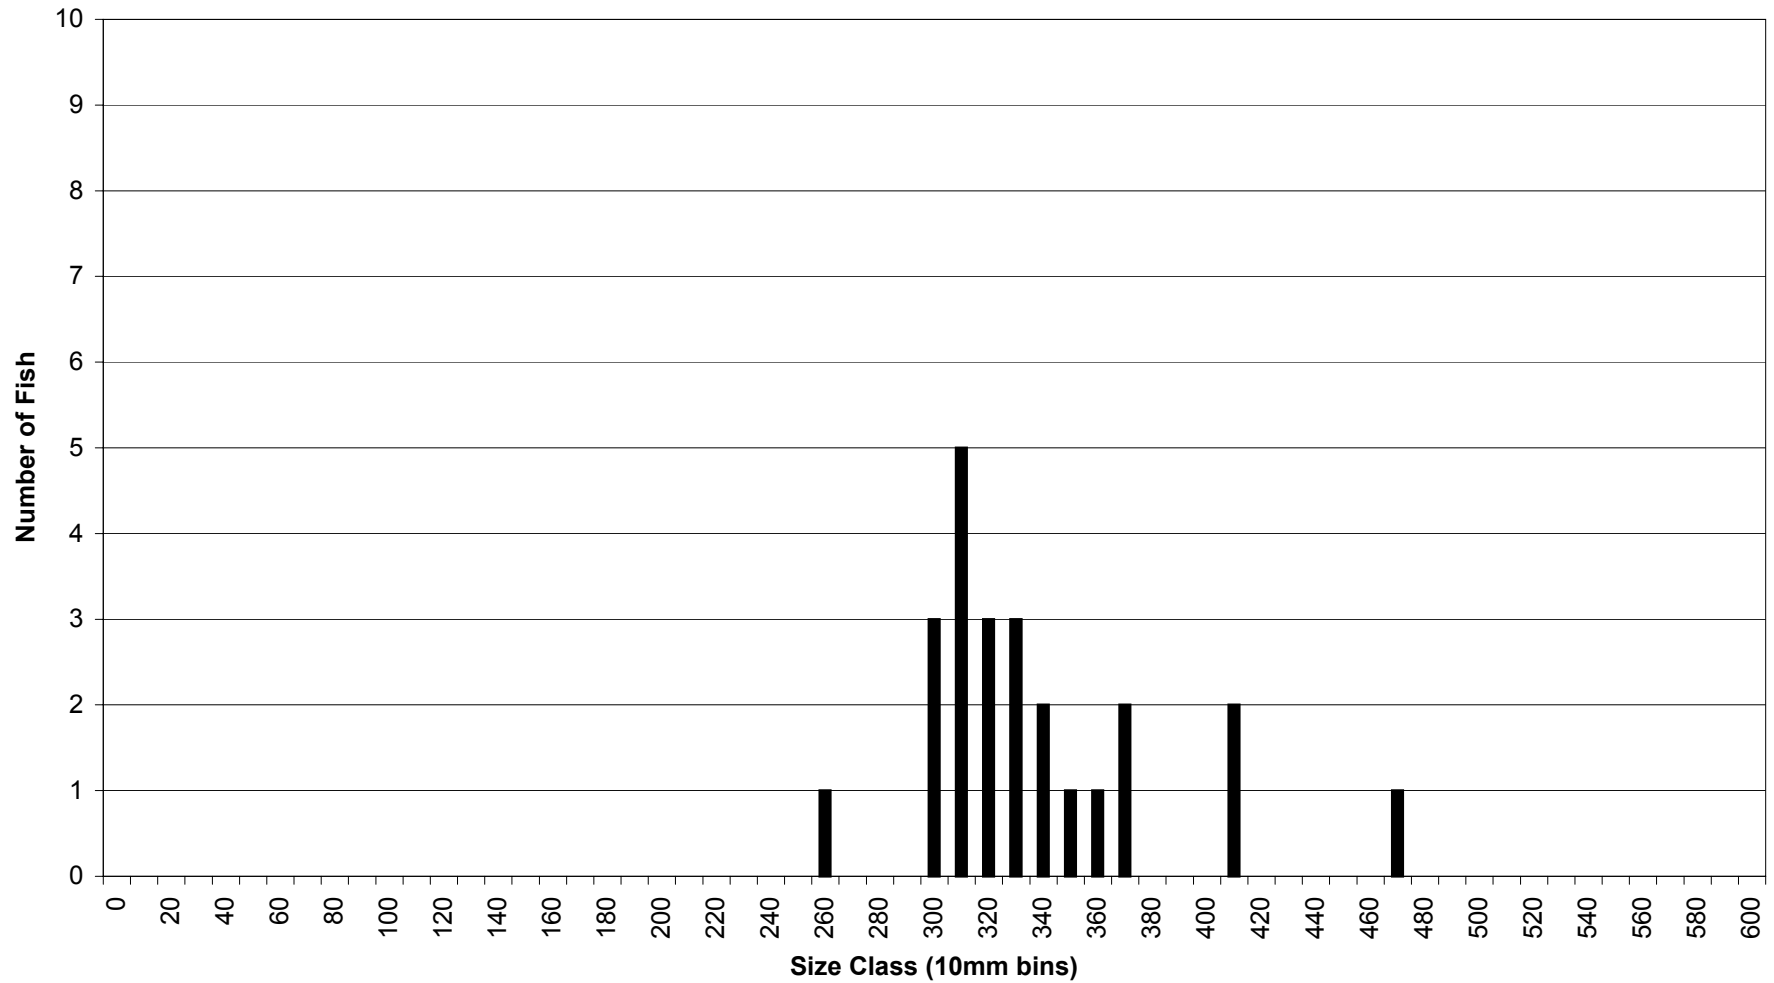

J.C. Boyle Reservoir Fish Lengths

Gear Type: Trammel Net

Species: Redband Trout