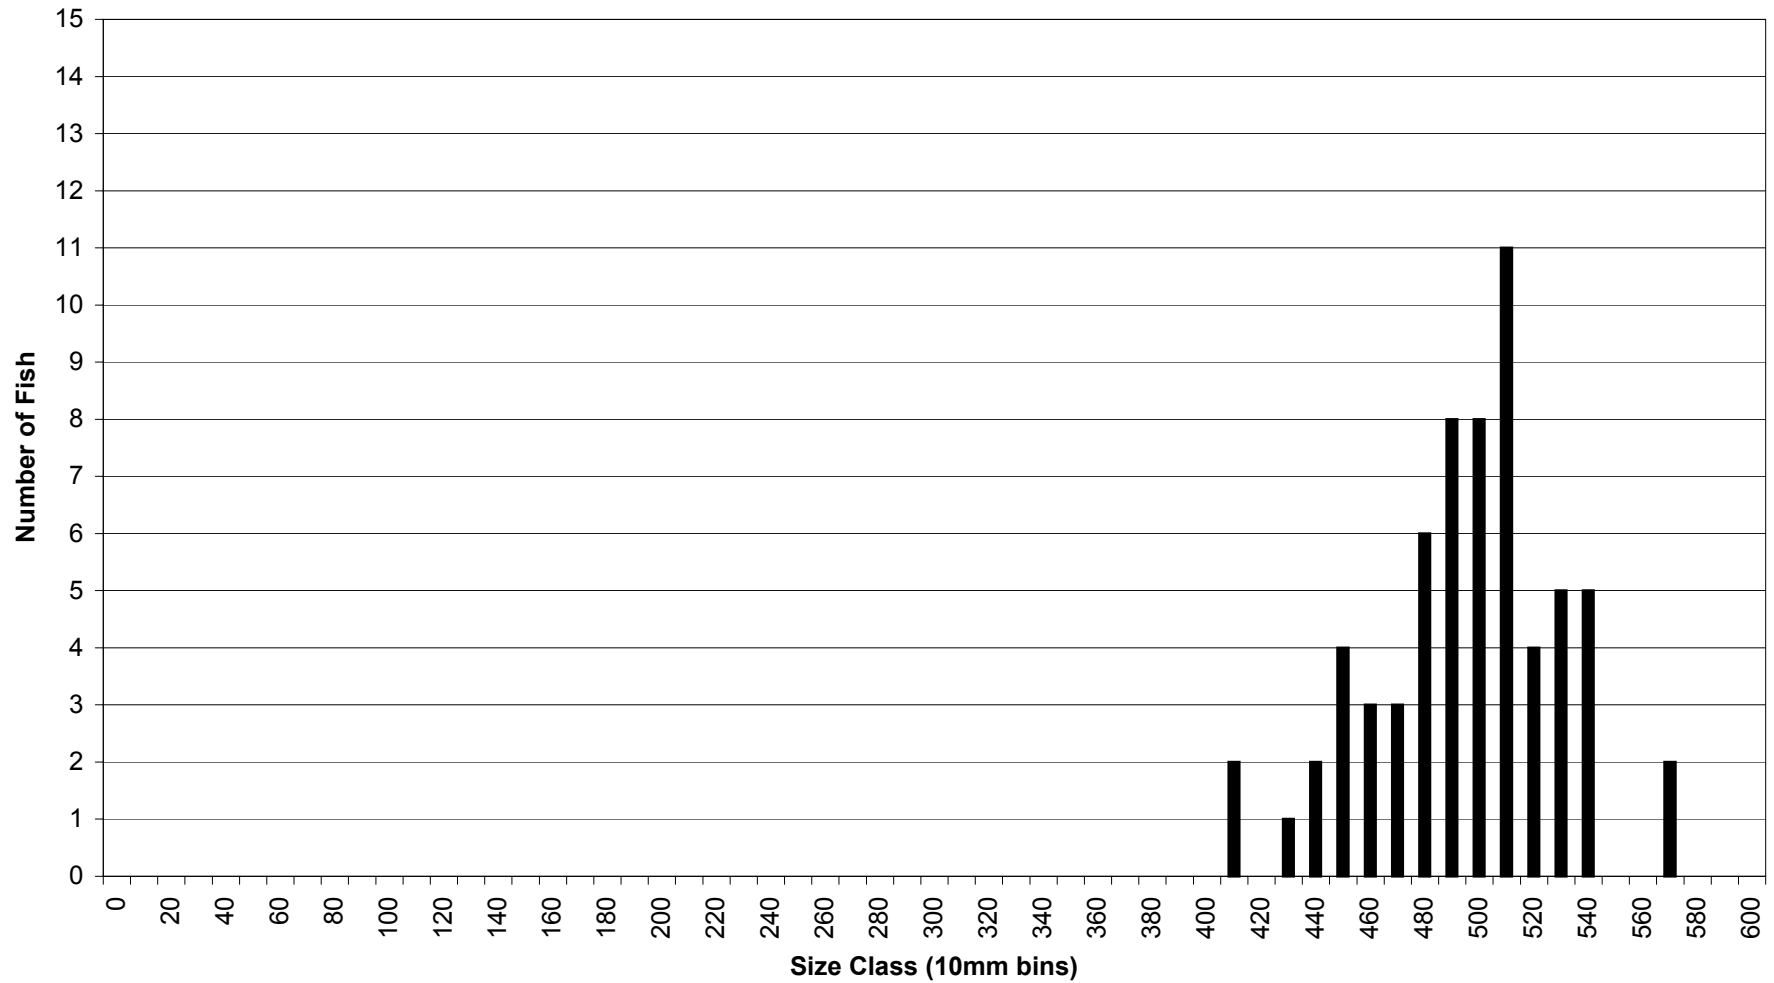

Copco Reservoir Fish Lengths
Gear Type: Combined (seine, trammel, trap, and trawl)
Species: Shortnose Sucker