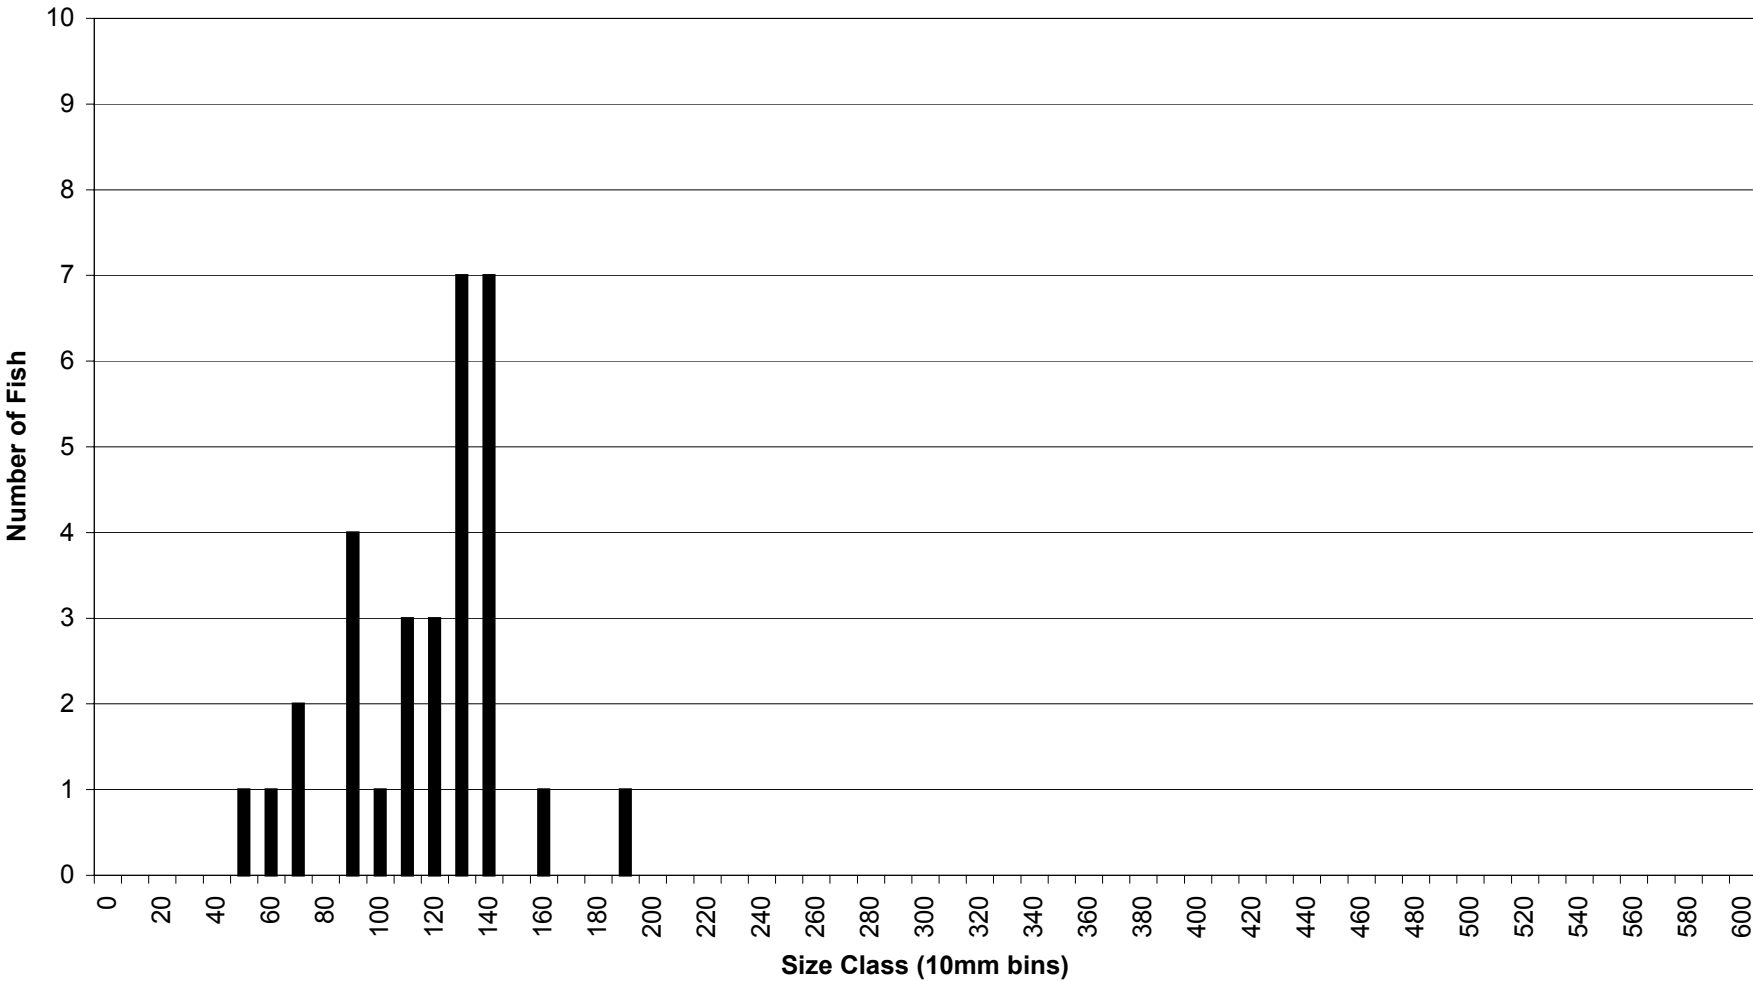

Copco Reservoir Fish Lengths

Gear Type: Trap Net

Species: Pumpkinseed