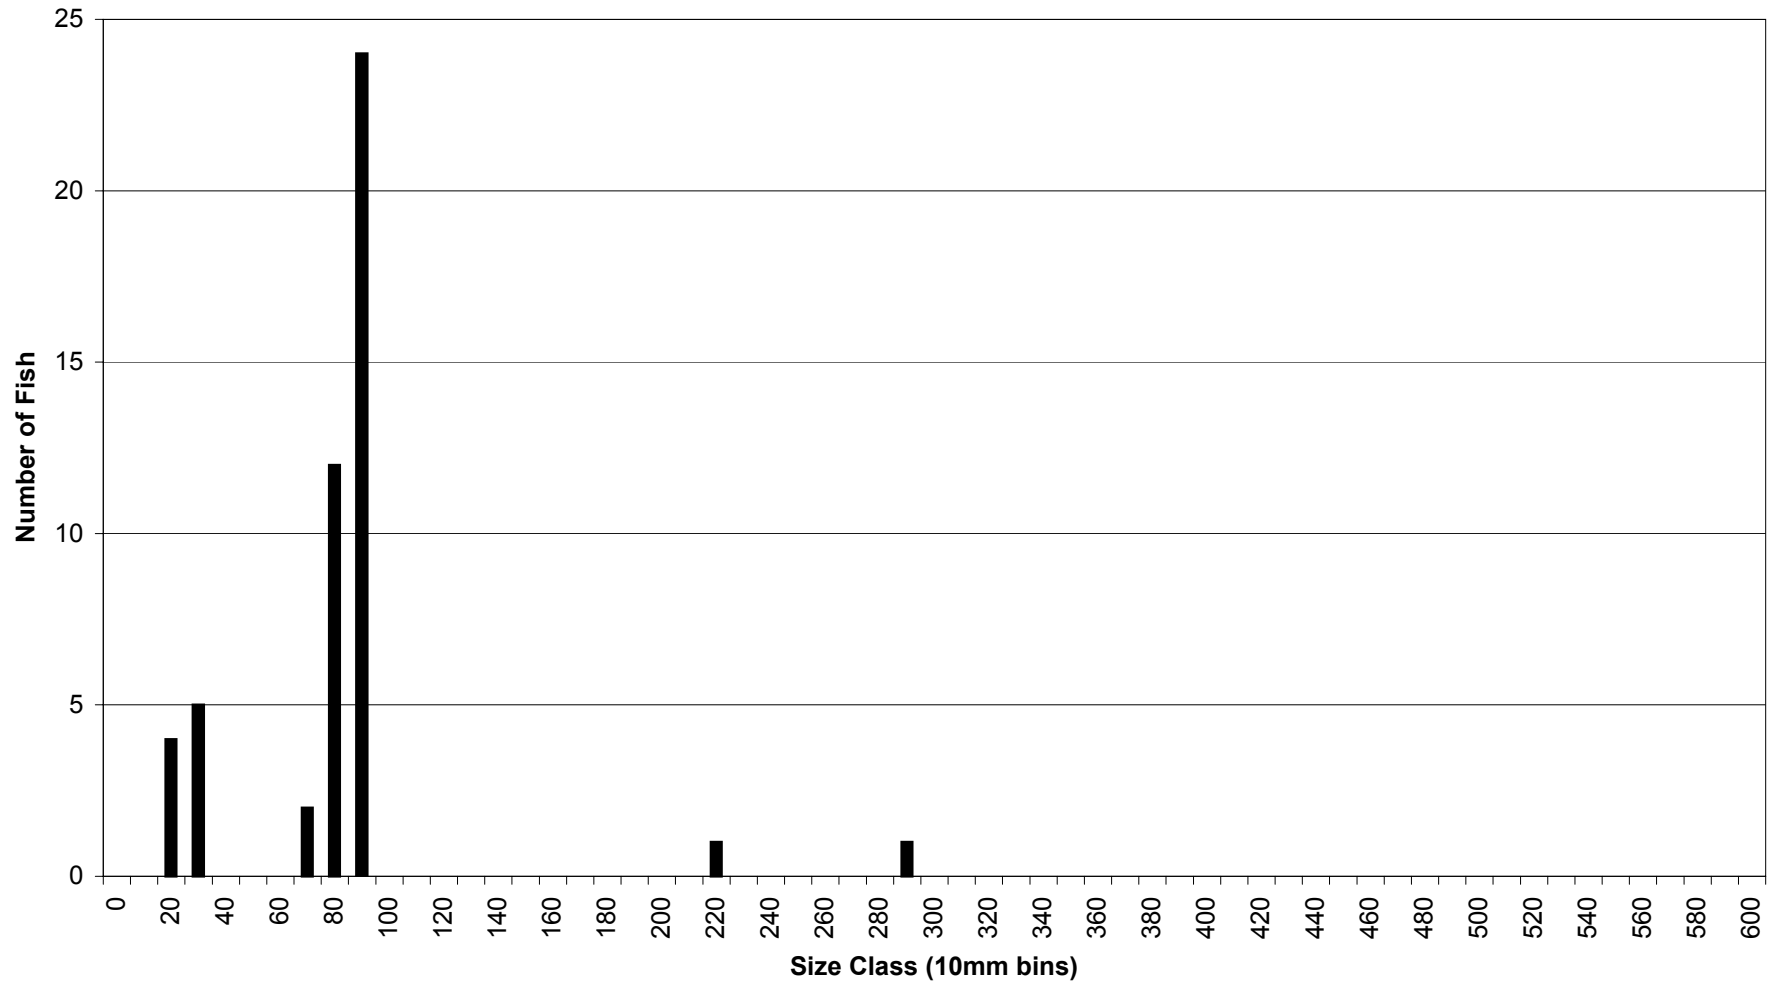

Iron Gate Reservoir Fish Lengths
Gear Type: Combined (seine, trammel, trap, and trawl)
Species: Largemouth Bass