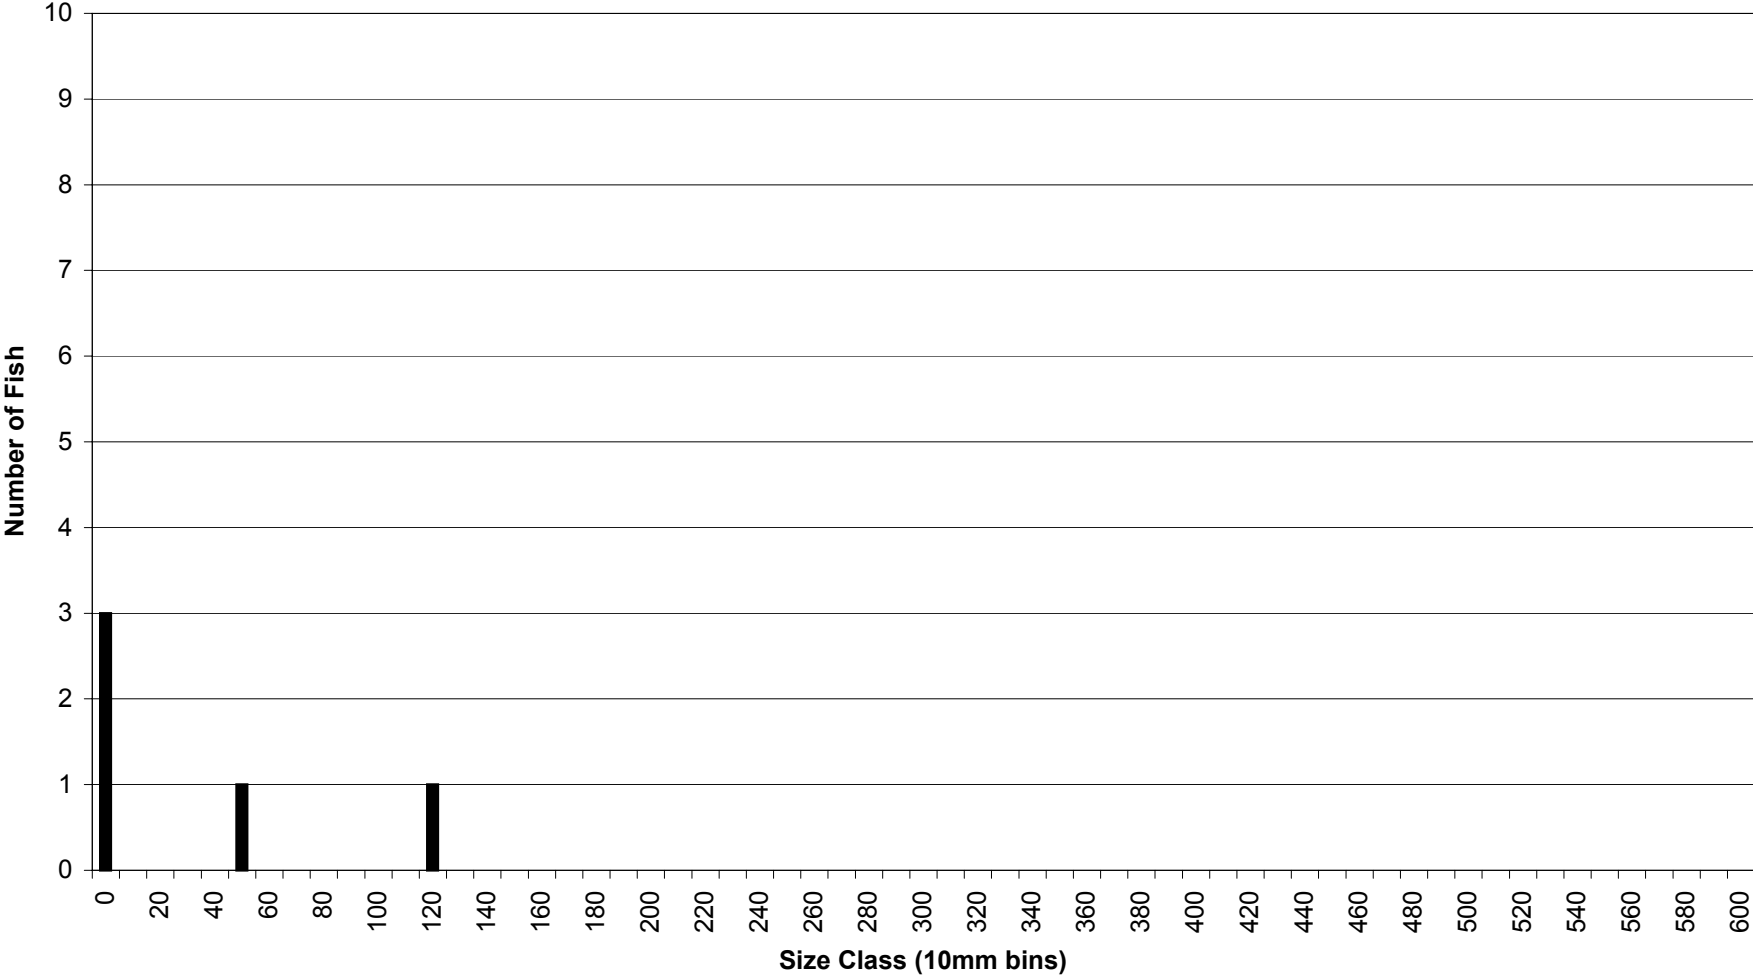

Iron Gate Reservoir Fish Lengths

Gear Type: Trawl

Species: Pumpkinseed