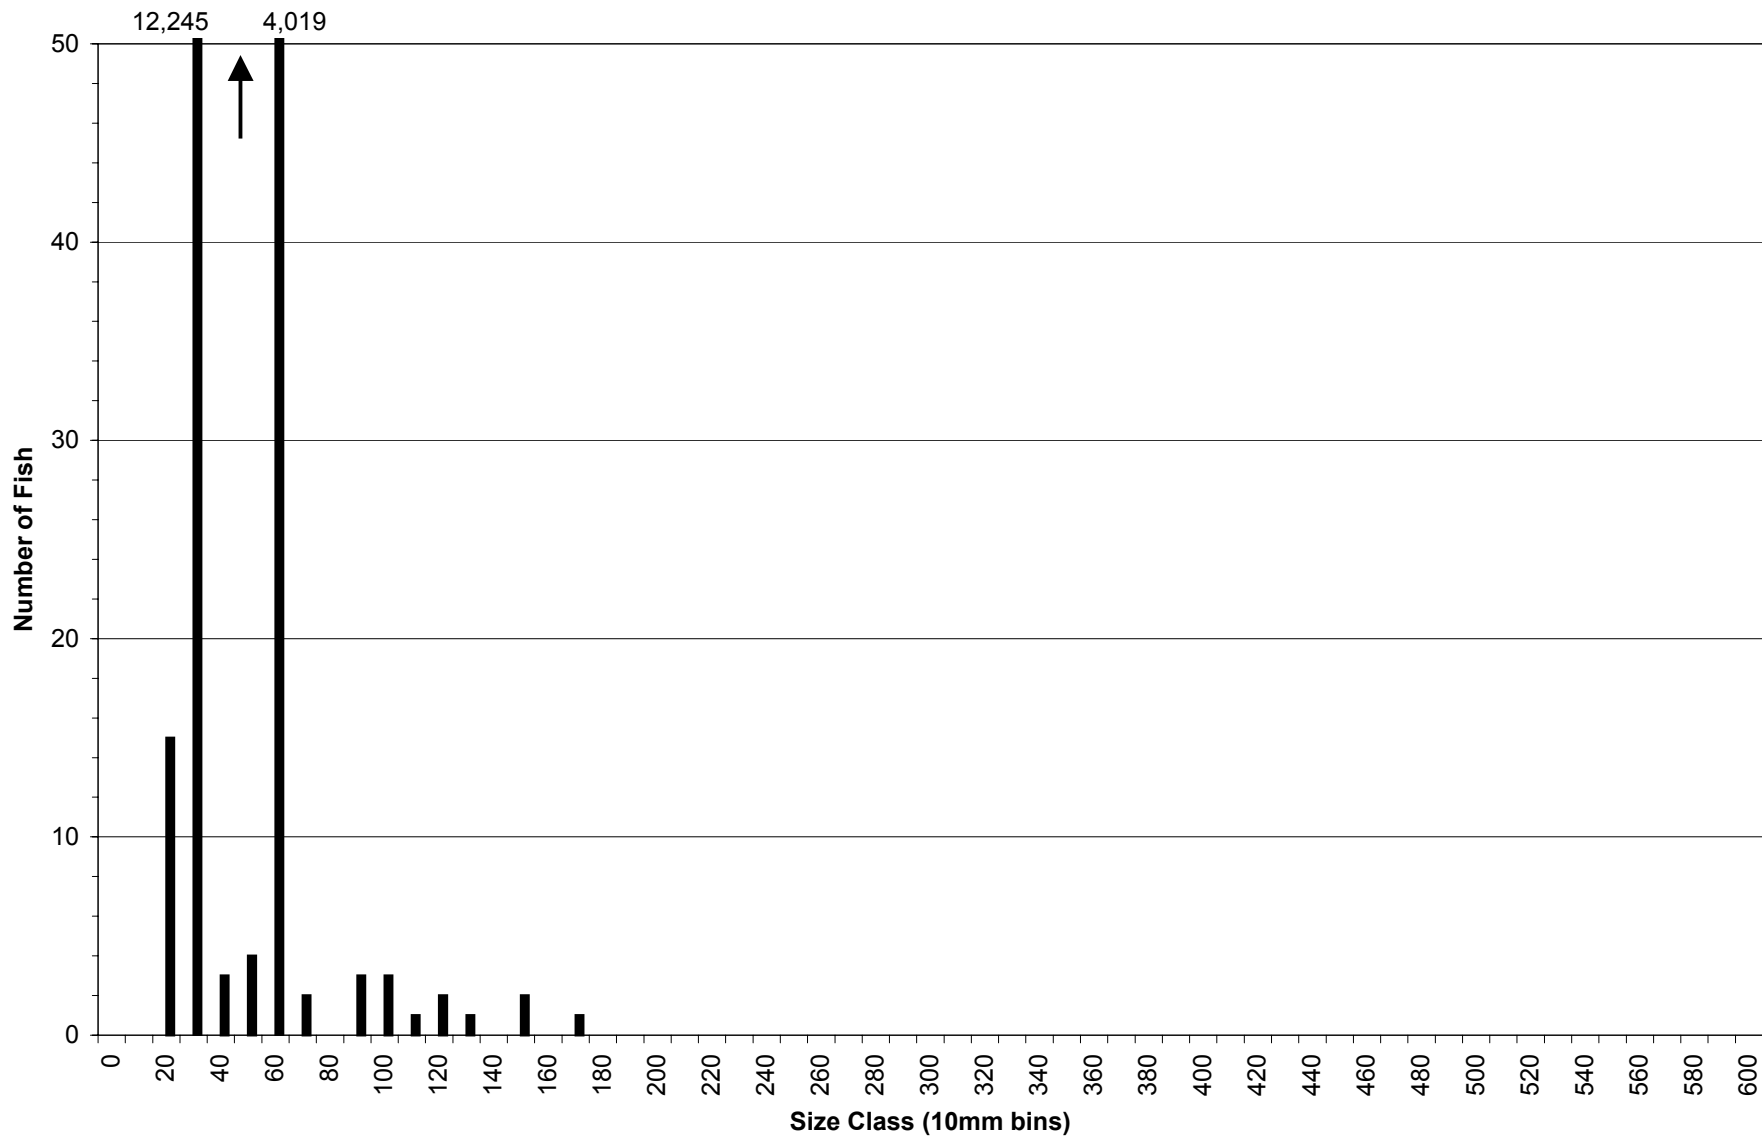

Copco Reservoir: Fish Length Frequency Data

Gear Type: Seine

Species: Yellow Perch