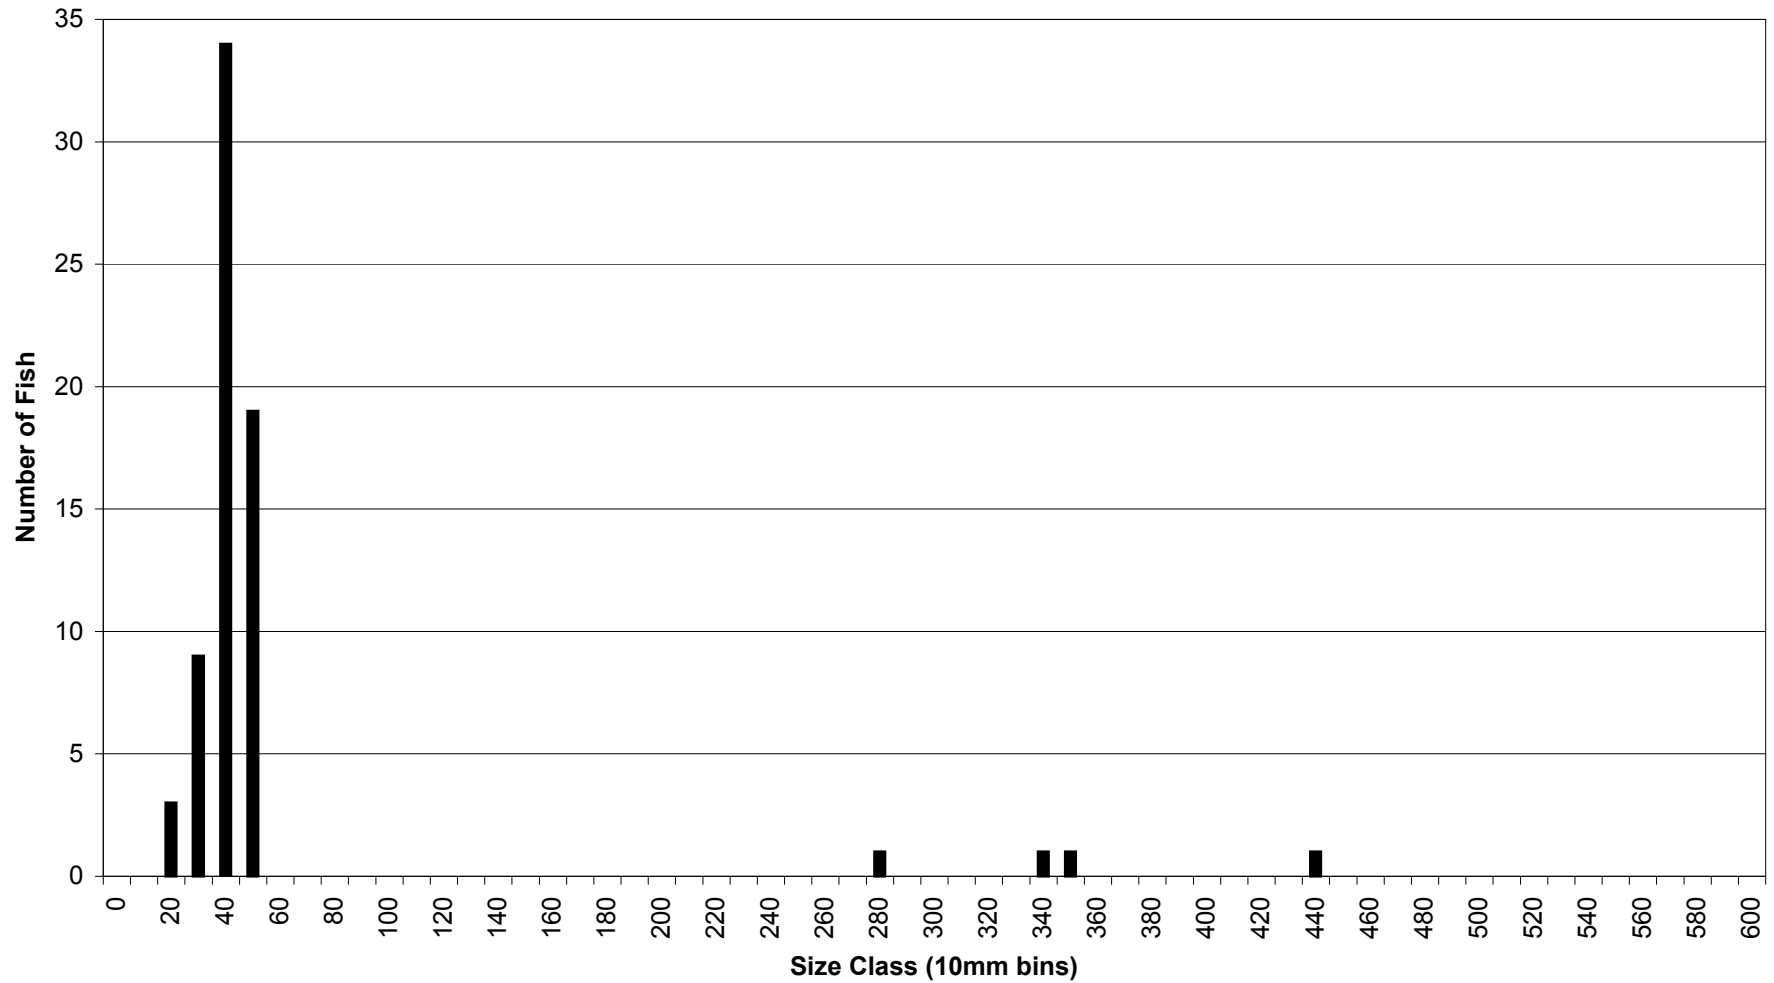

J.C. Bolye Reservoir Fish Lengths
Gear Type: Combined (seine, trammel, trap, and trawl)
Species: Largemouth Bass