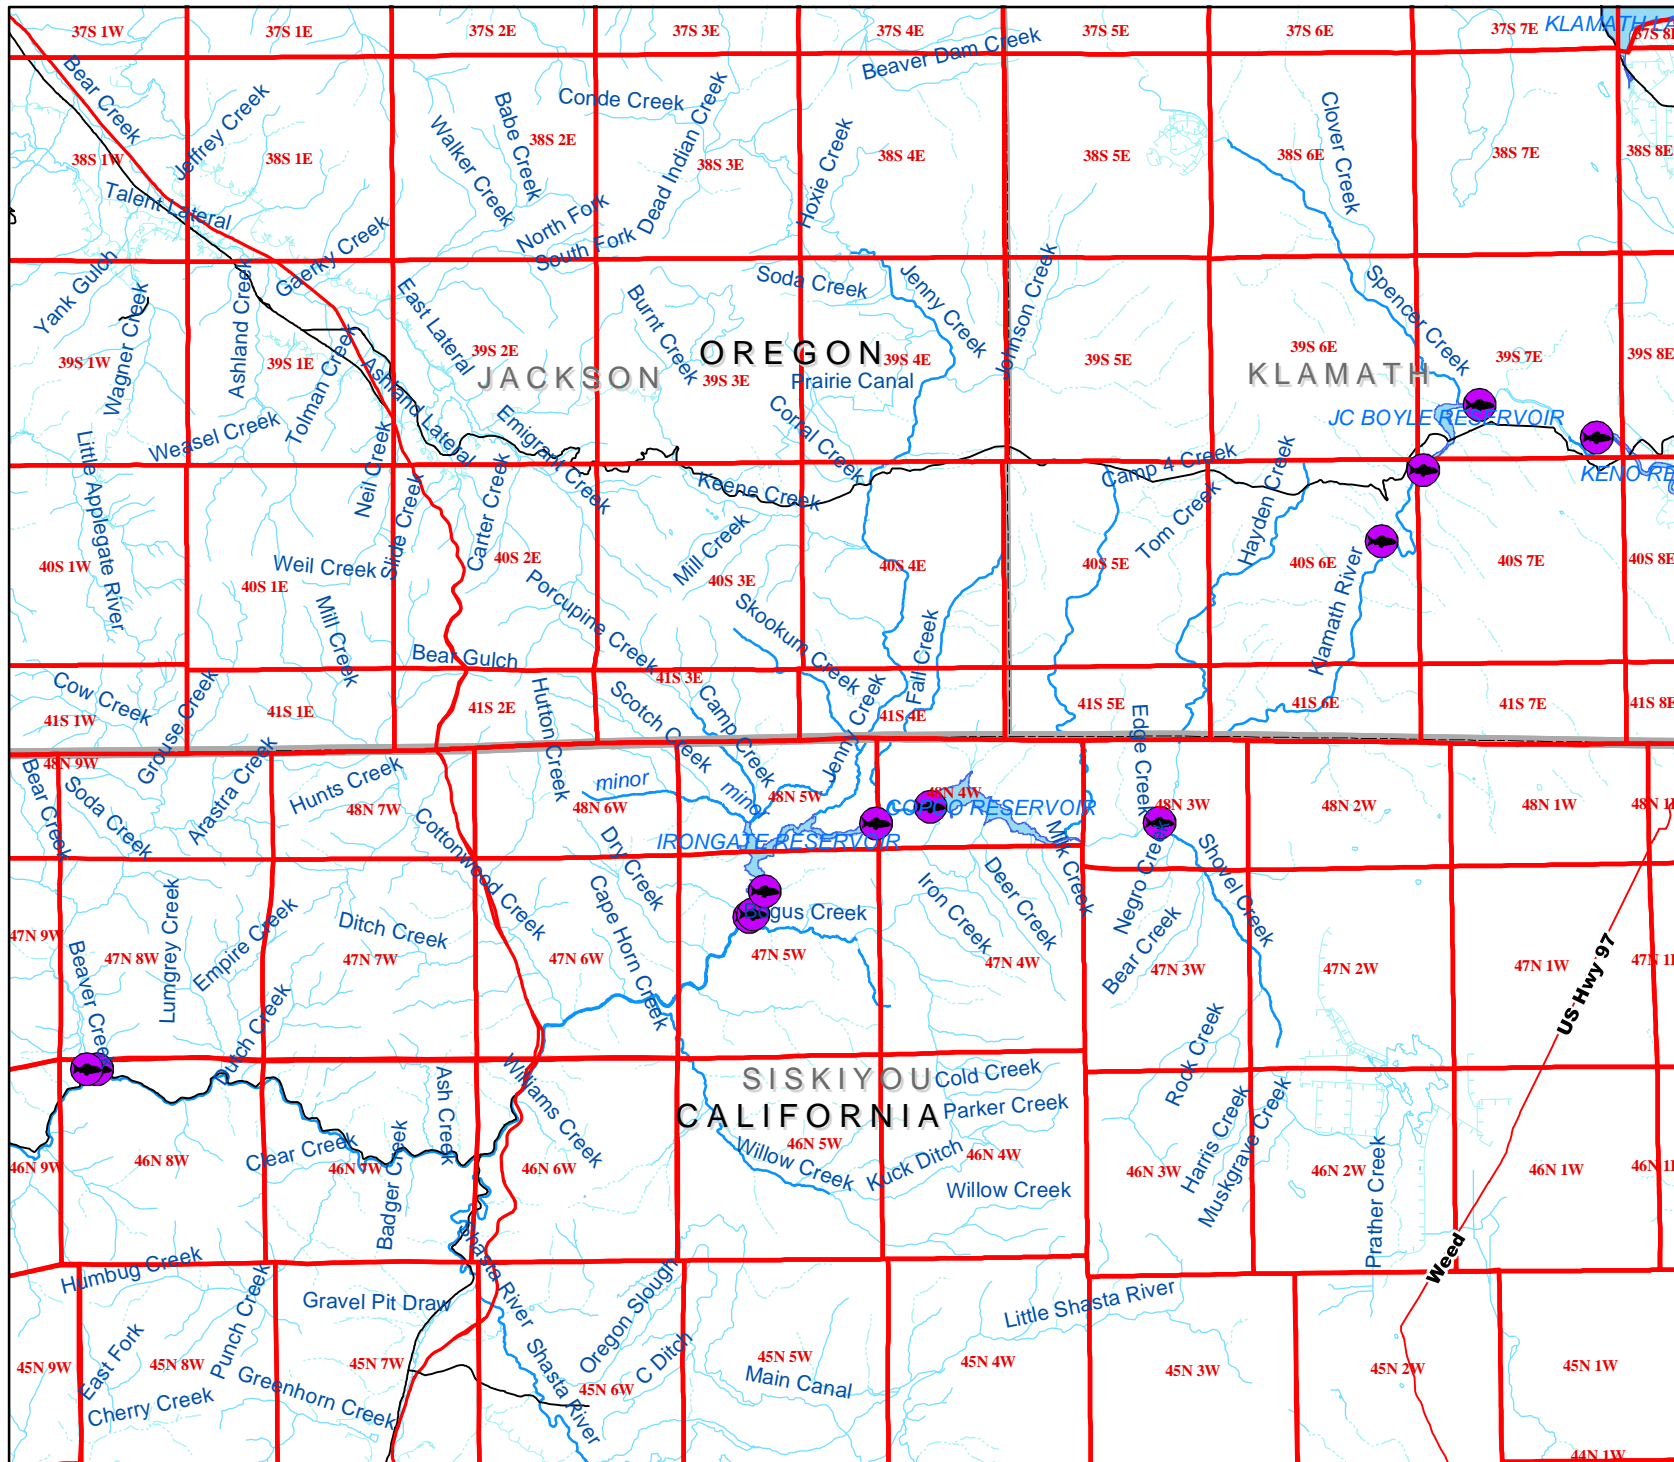

Klamath River

Sentinel Fish Locations

Figure 8.4-1

Legend

-  Sentinel Fish
-  Township
-  County
- Rivers
-  Perennial Stream
-  INTERMITTENT STREAM
-  PERENNIAL CANAL
-  INTERMITTENT CANAL
-  UNKNOWN

PACIFICORP
Geographic Information System

PacificCorp Copyright 2003
Data are collected from a variety of City, County, State, Federal and Private sources. PacificCorp GIS makes no warranty as to the accuracy, reliability, or completeness of this data for individual or aggregate use.