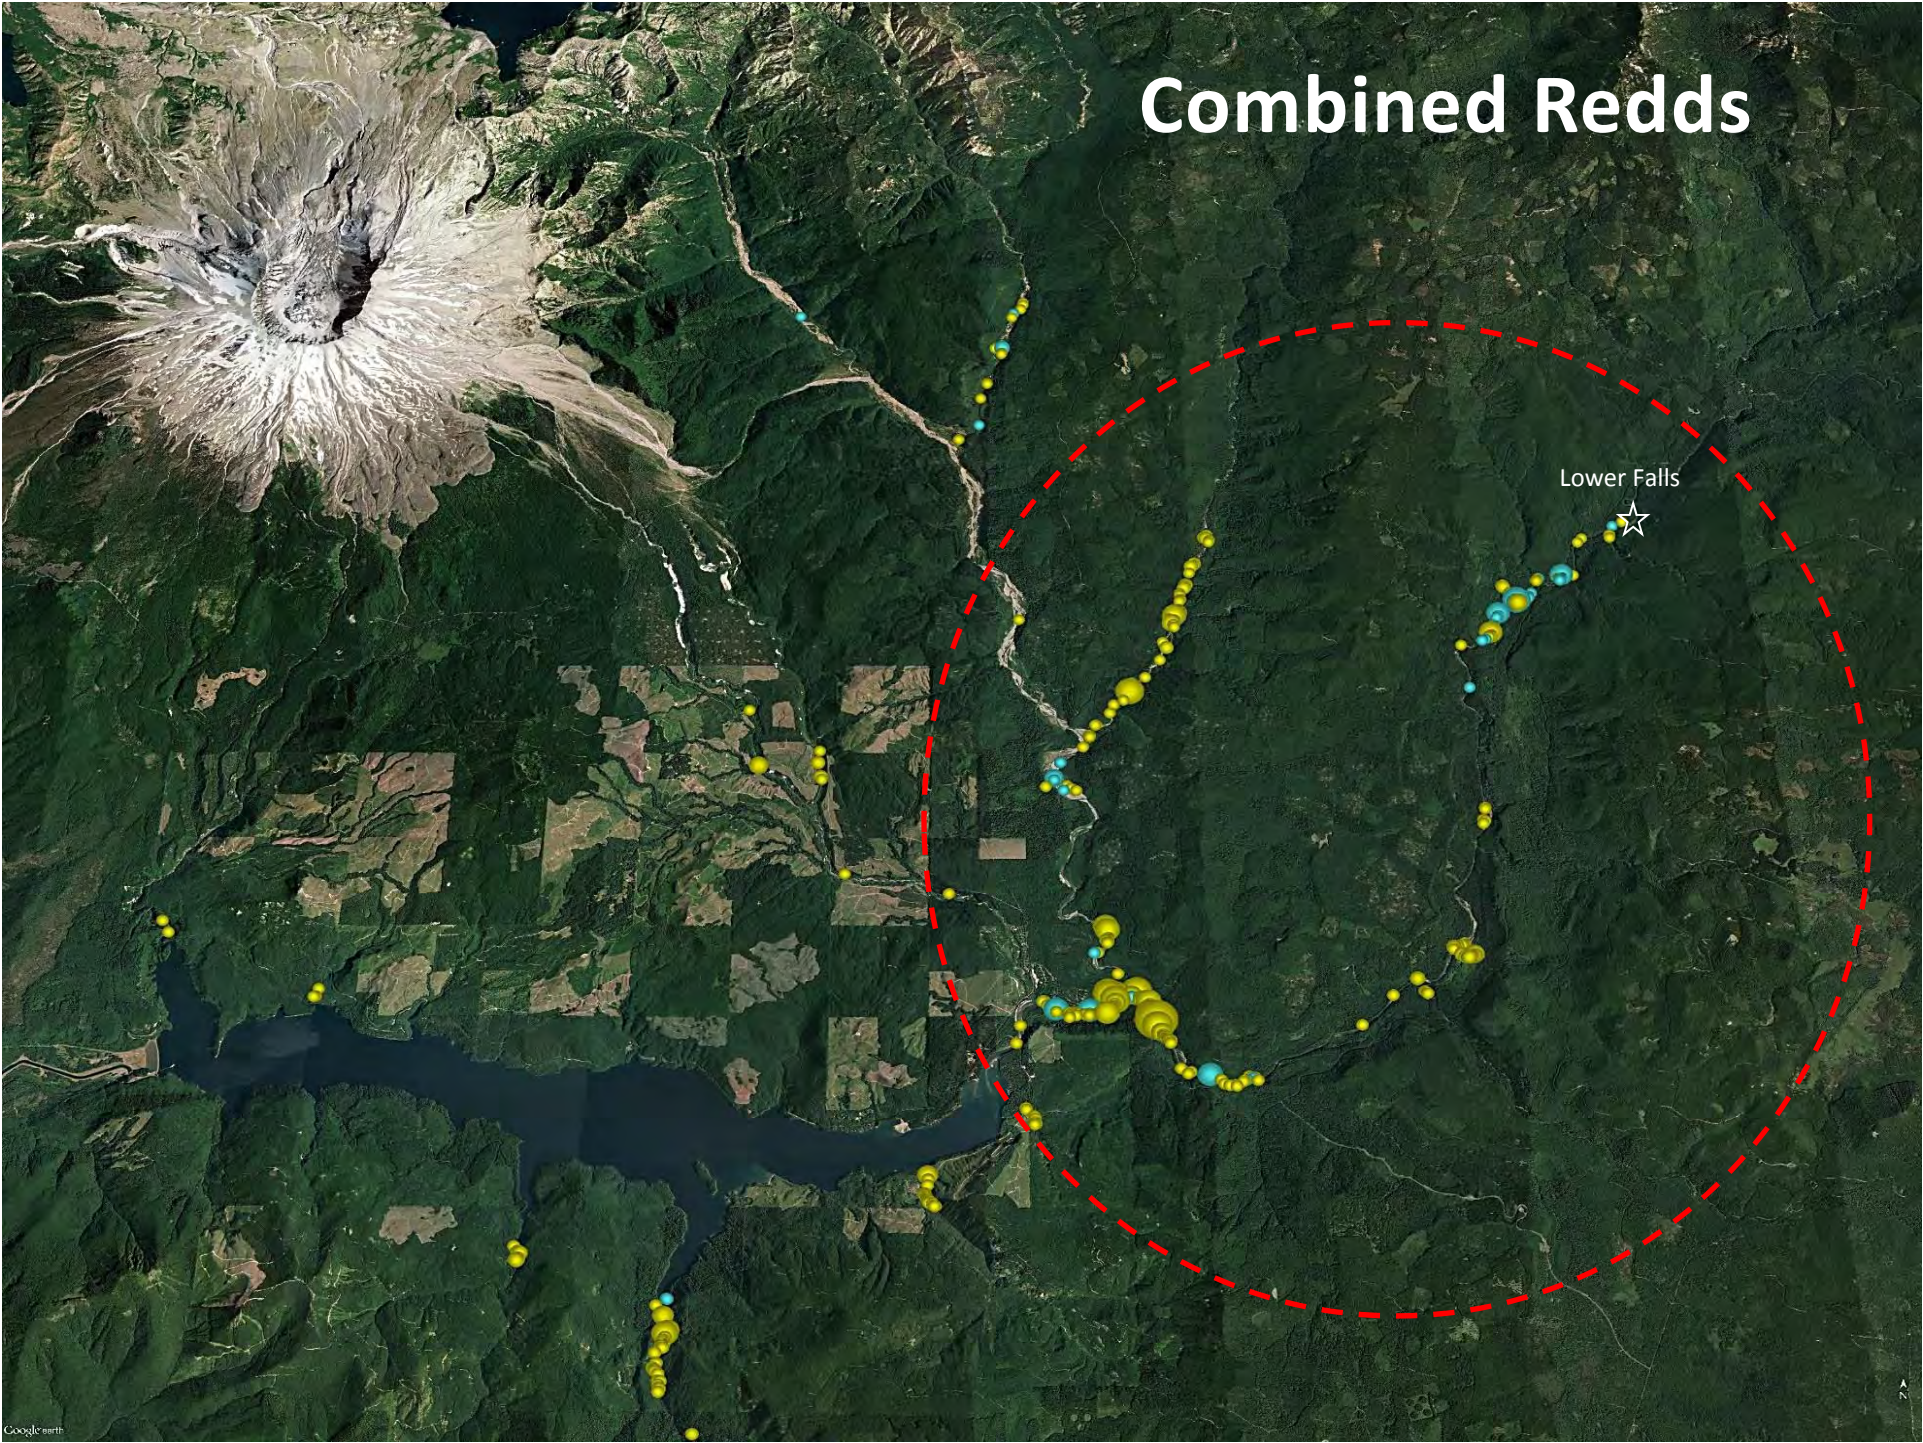

Coho Redd Distribution 2012-2017

Spring Chinook Redd Distribution 2017

Combined Redds

Combined Redds

Lower Falls

Lower Falls

MUDDY R

N FK LEWIS R

★ Lower Falls

December 2016
32 years later

★ Lower Falls