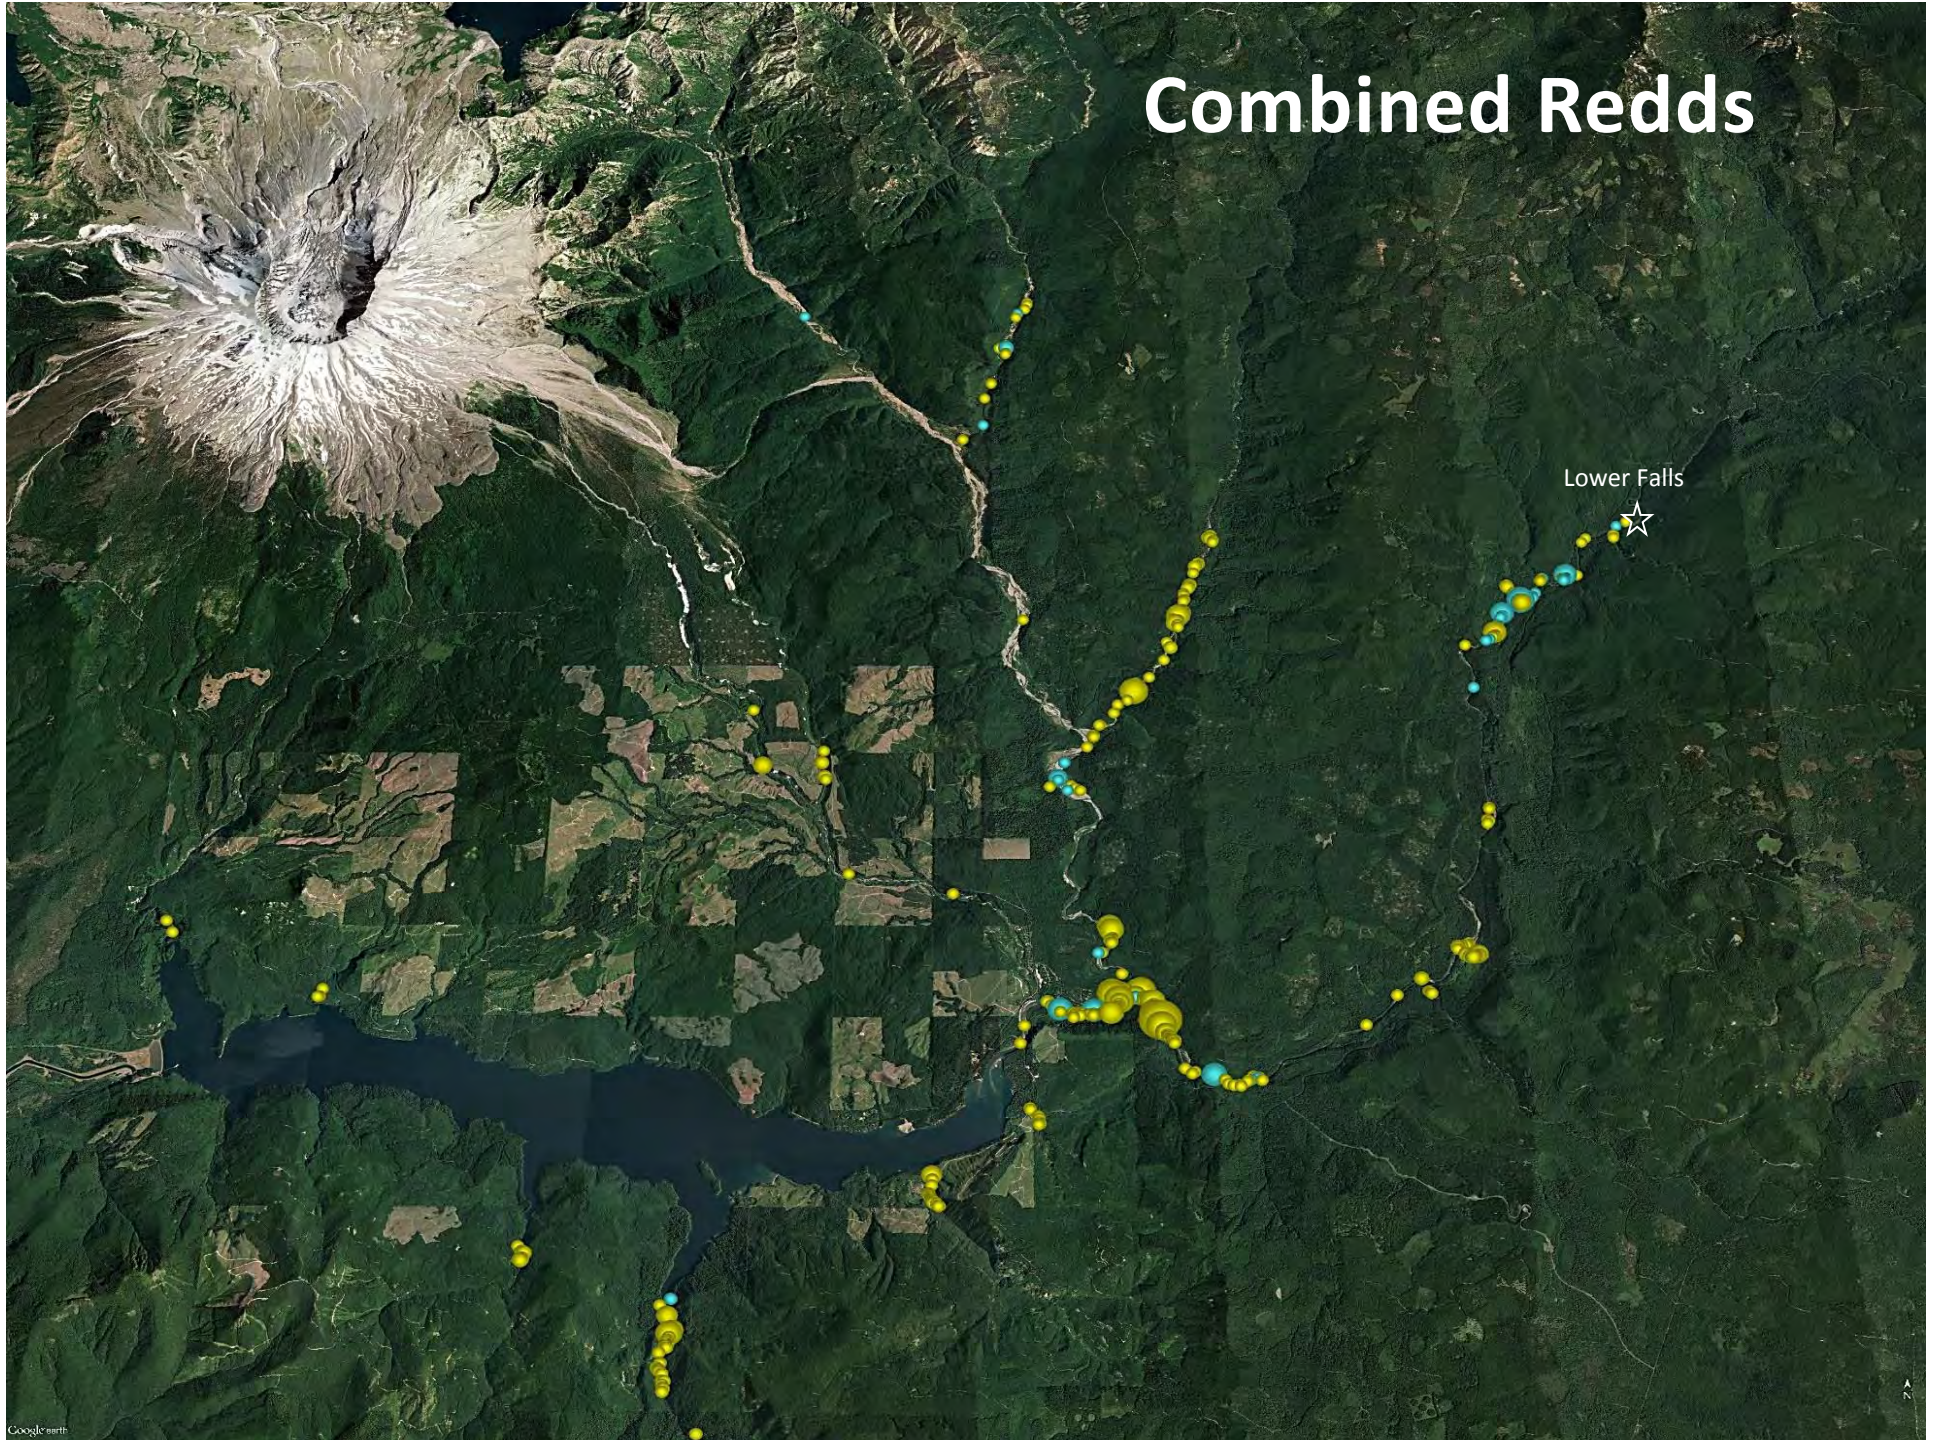

Coho Redd Distribution 2012-2017

Spring Chinook Redd Distribution 2017

Combined Redds

Combined Redds

Lower Falls

Lower Falls

MUDDY R

N FK LEWIS R

★ Lower Falls

December 2016
32 years later

★ Lower Falls