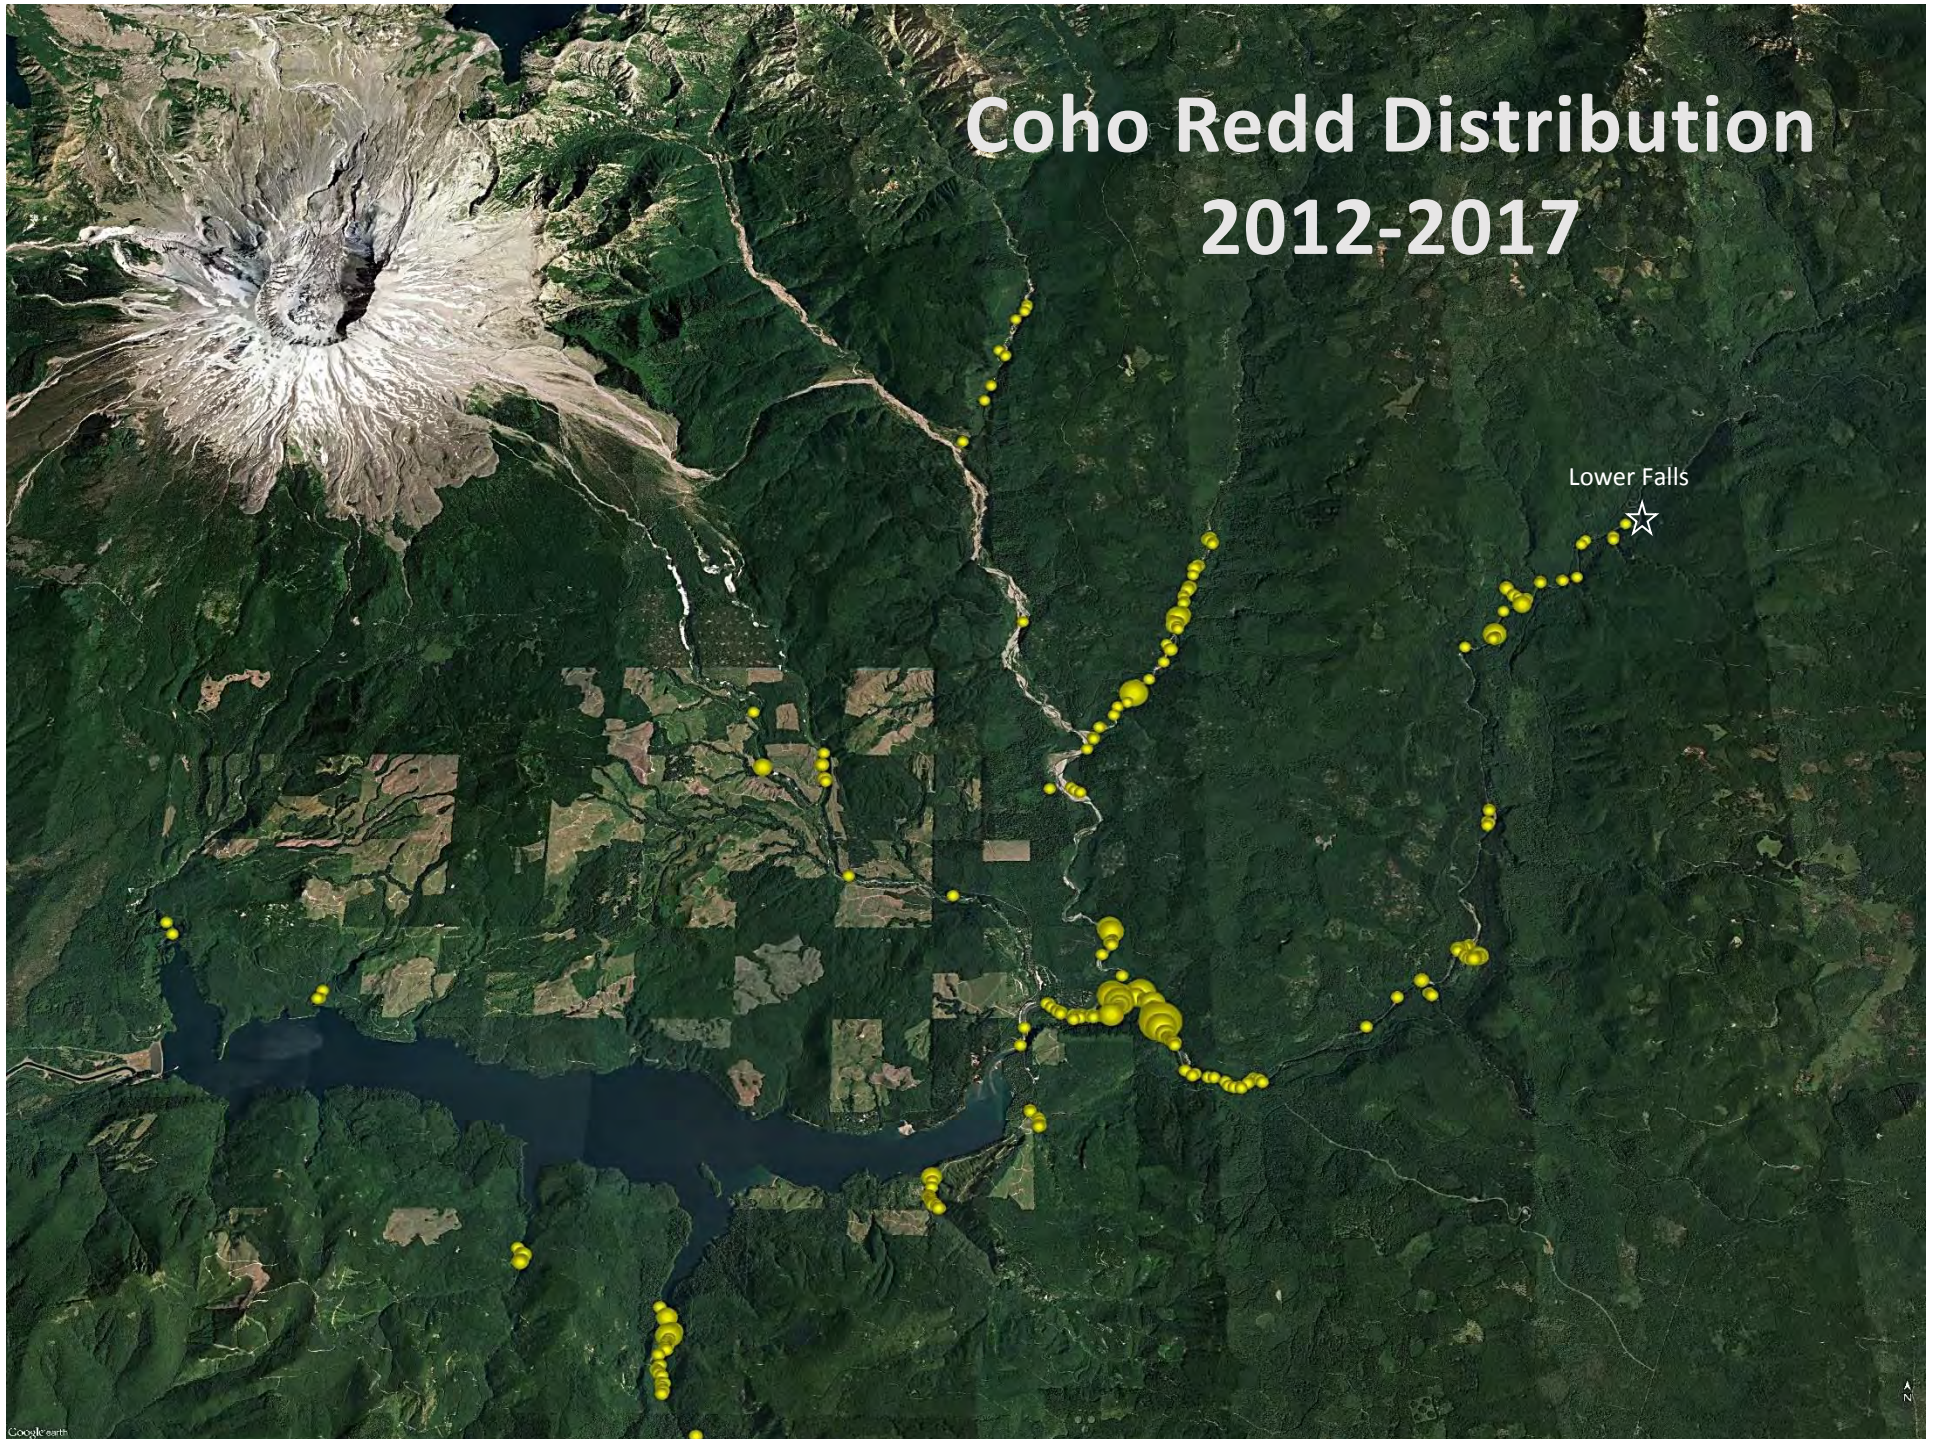

Coho Redd Distribution 2012-2017

Spring Chinook Redd Distribution 2017

Combined Redds

Combined Redds

Lower Falls

Lower Falls

MUDDY R

N FK LEWIS R

★ Lower Falls

December 2016
32 years later

★ Lower Falls