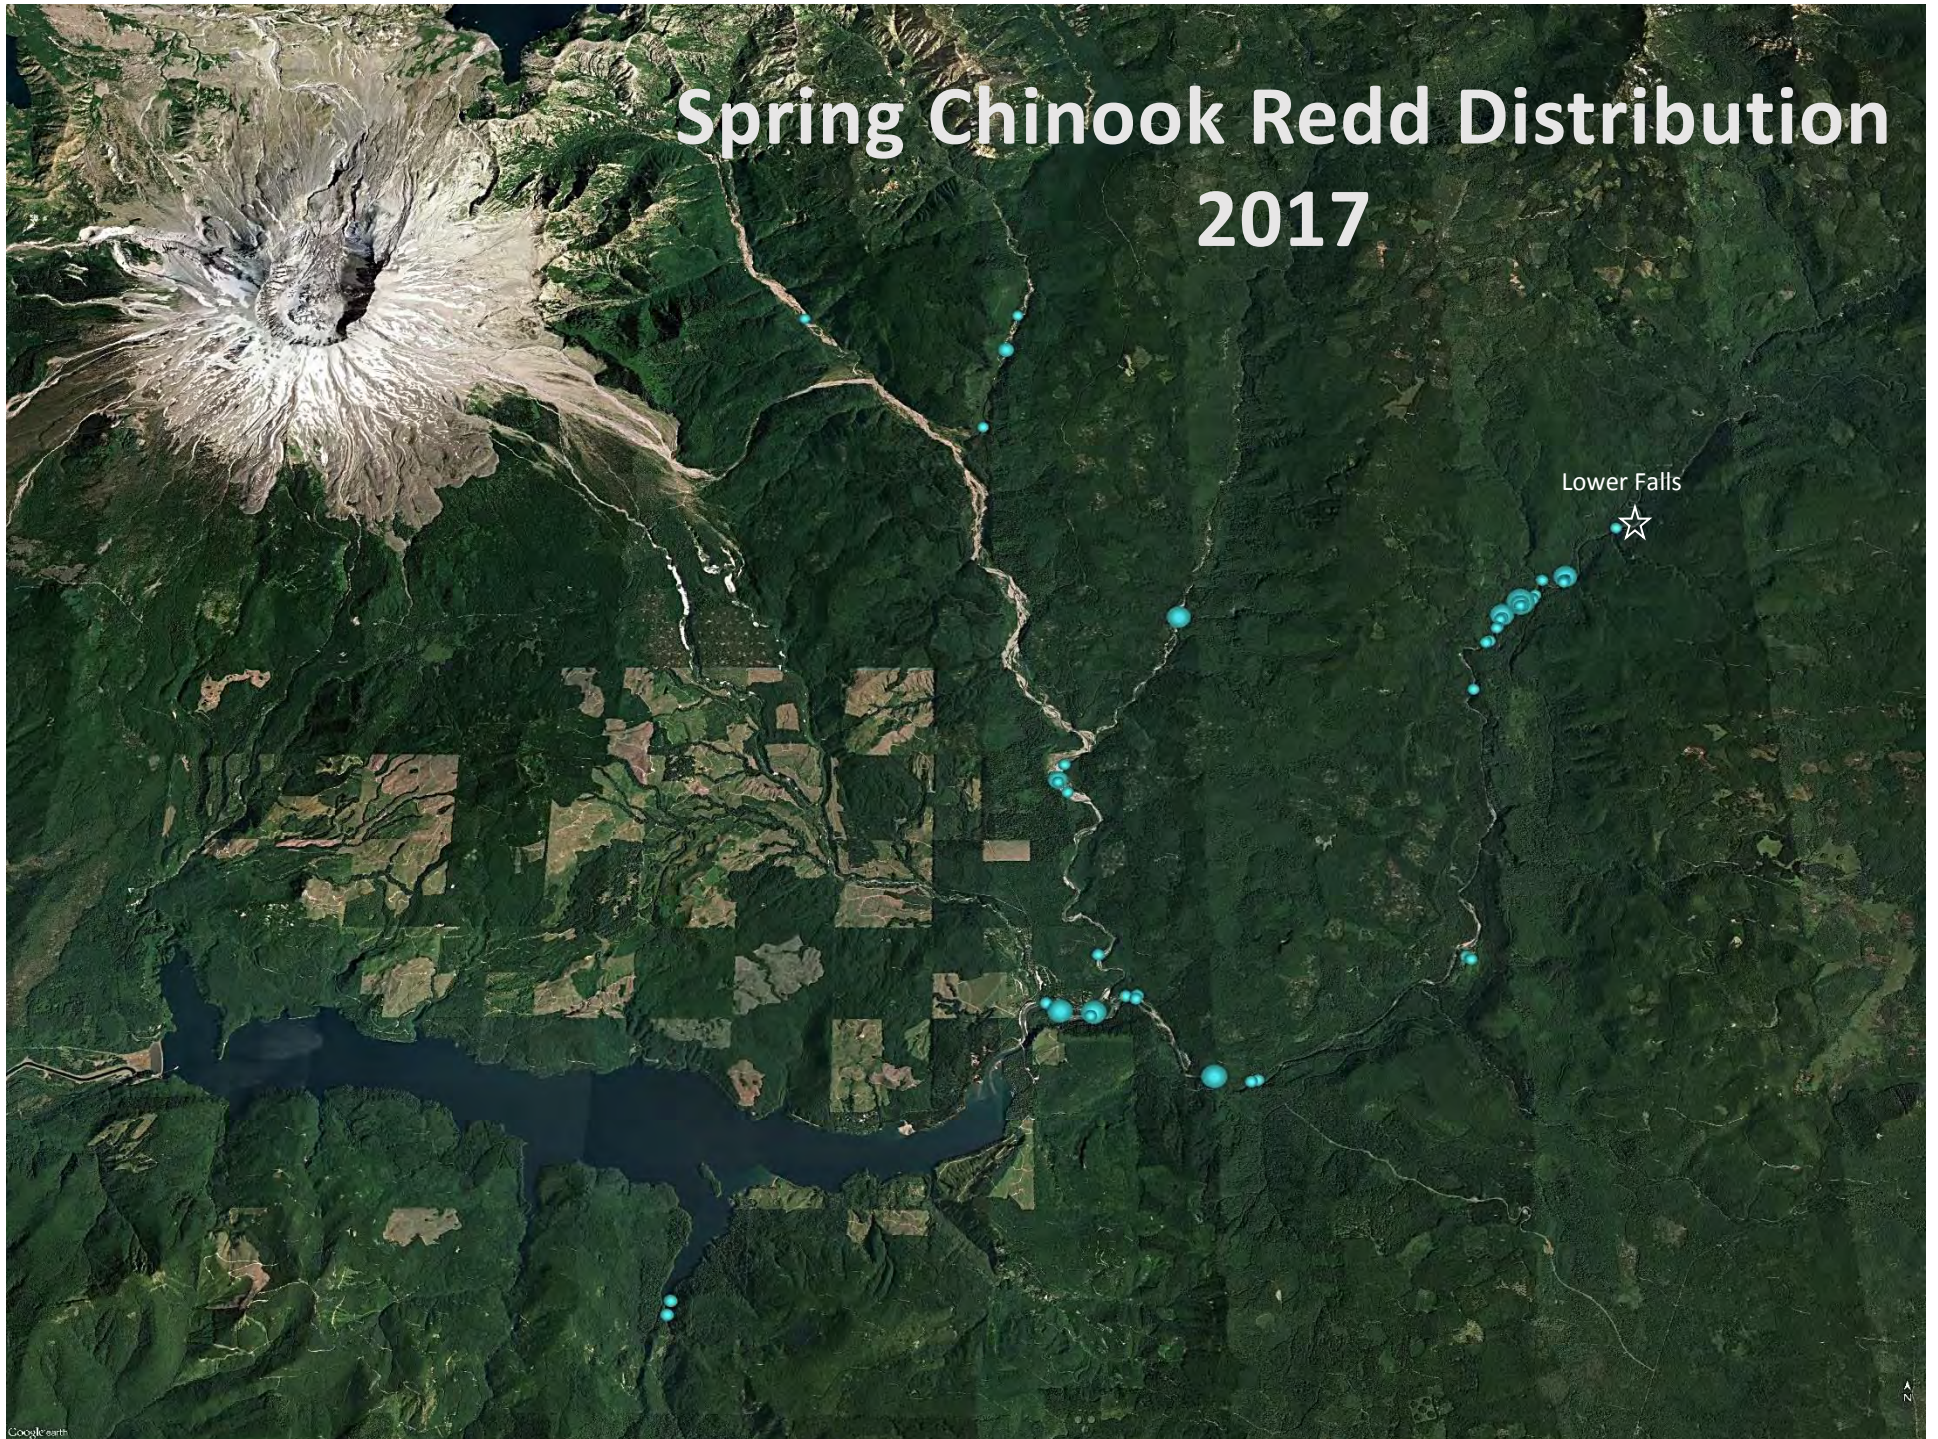

Coho Redd Distribution 2012-2017

Spring Chinook Redd Distribution 2017

Combined Redds

Combined Redds

Lower Falls

Lower Falls

MUDDY R

N FK LEWIS R

★ Lower Falls

December 2016
32 years later

★ Lower Falls