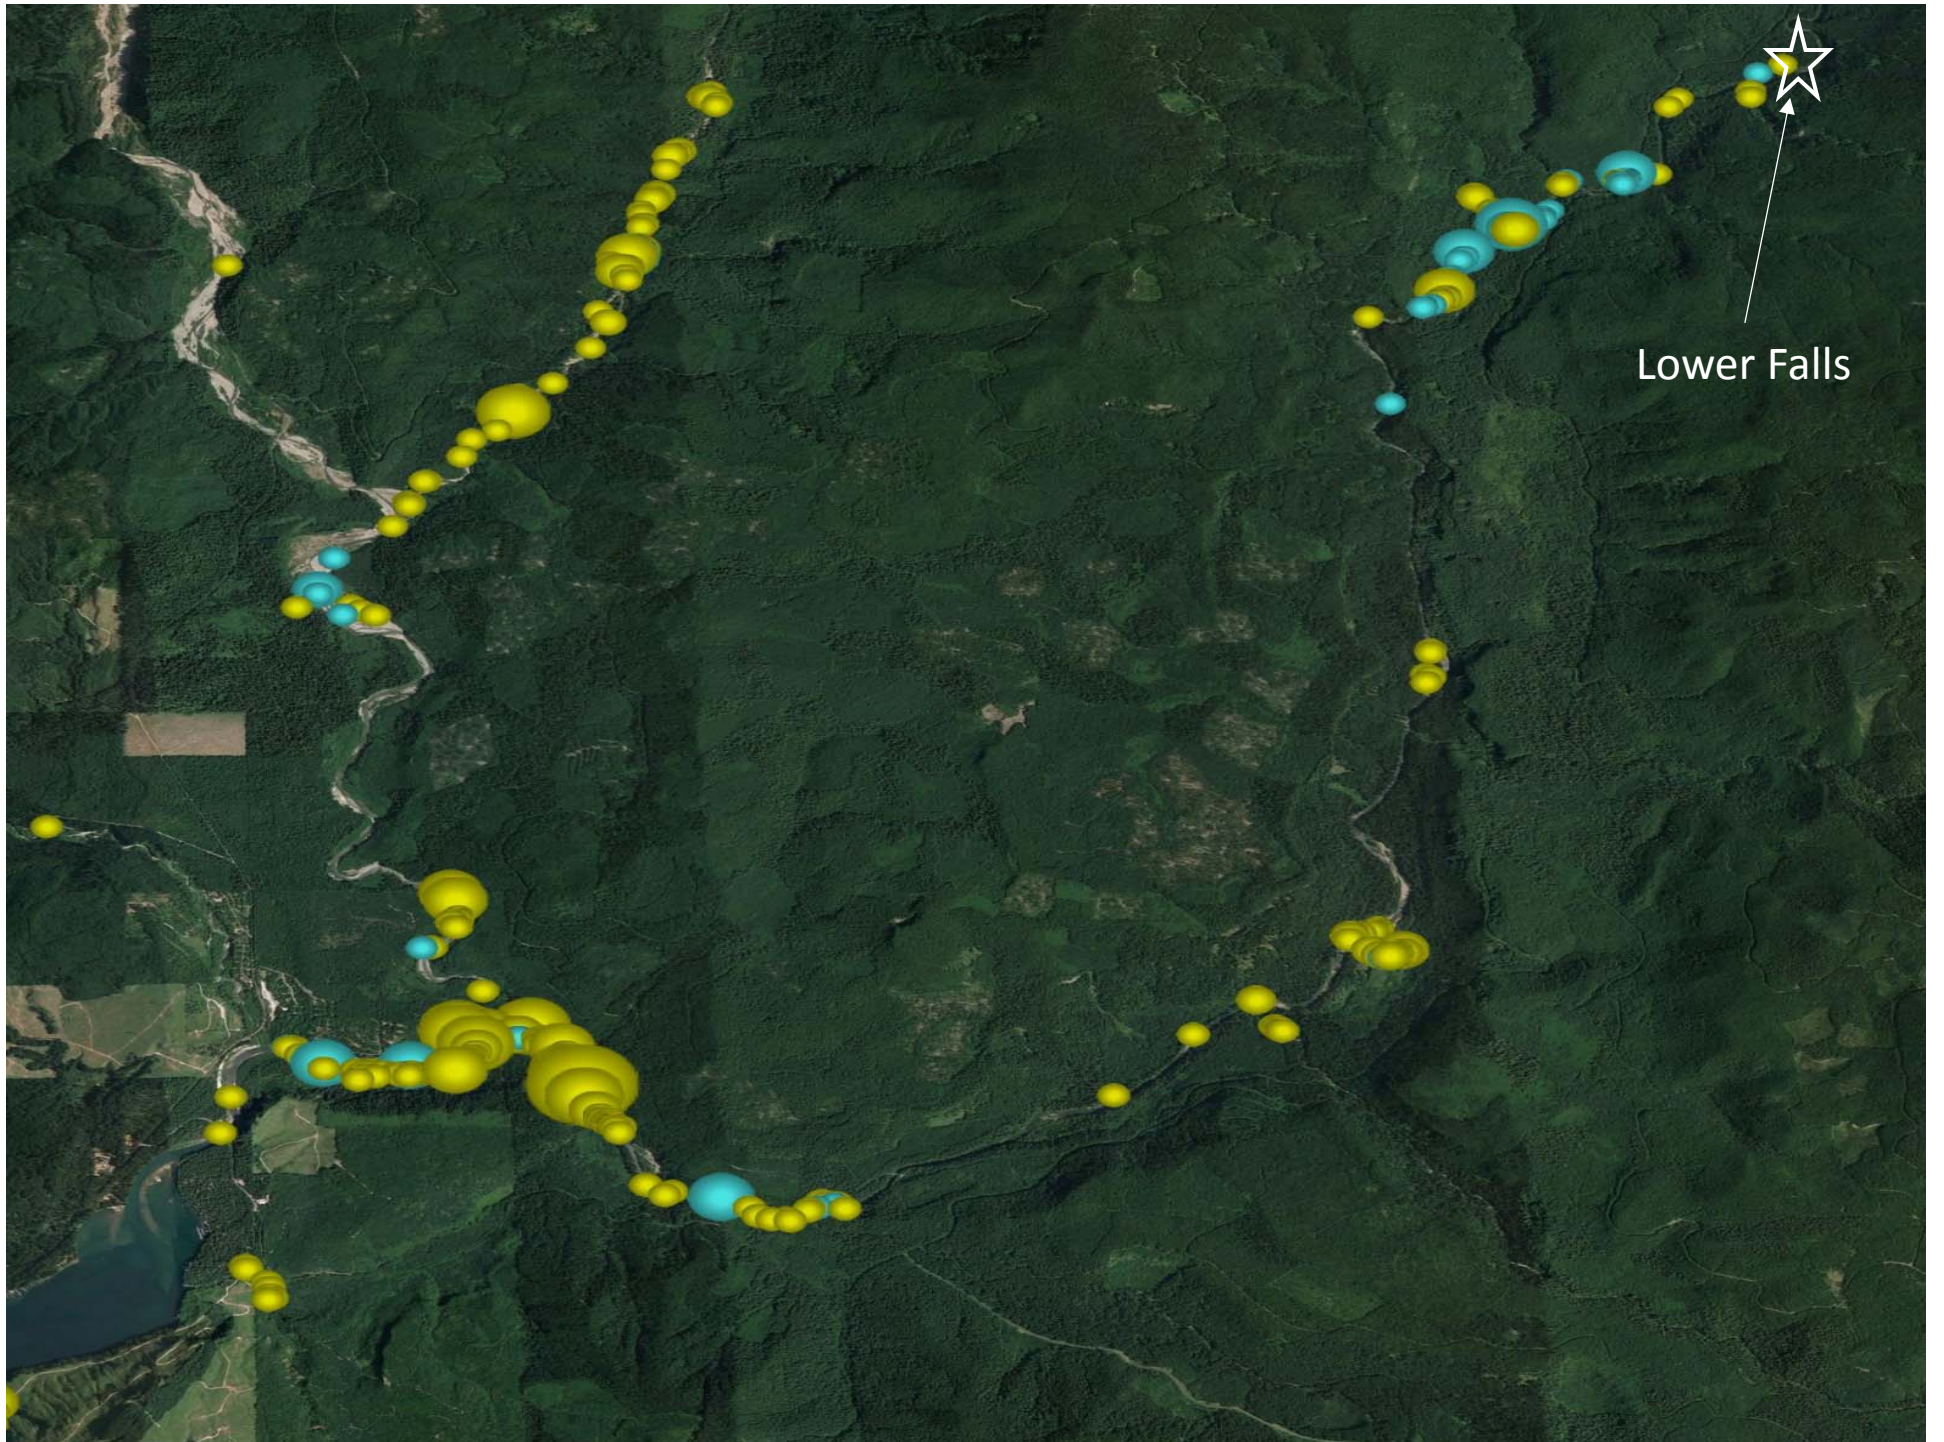

Coho Redd Distribution 2012-2017

Spring Chinook Redd Distribution 2017

Combined Redds

Combined Redds

Lower Falls

Lower Falls

MUDDY R

N FK LEWIS R

CLEAR CR

MUDDY R

SMITH CR

BEAN CR.

MUDDY R

CLEARWATER R

SMITH CR

December 1984

★ Lower Falls

December 2016
32 years later

★ Lower Falls