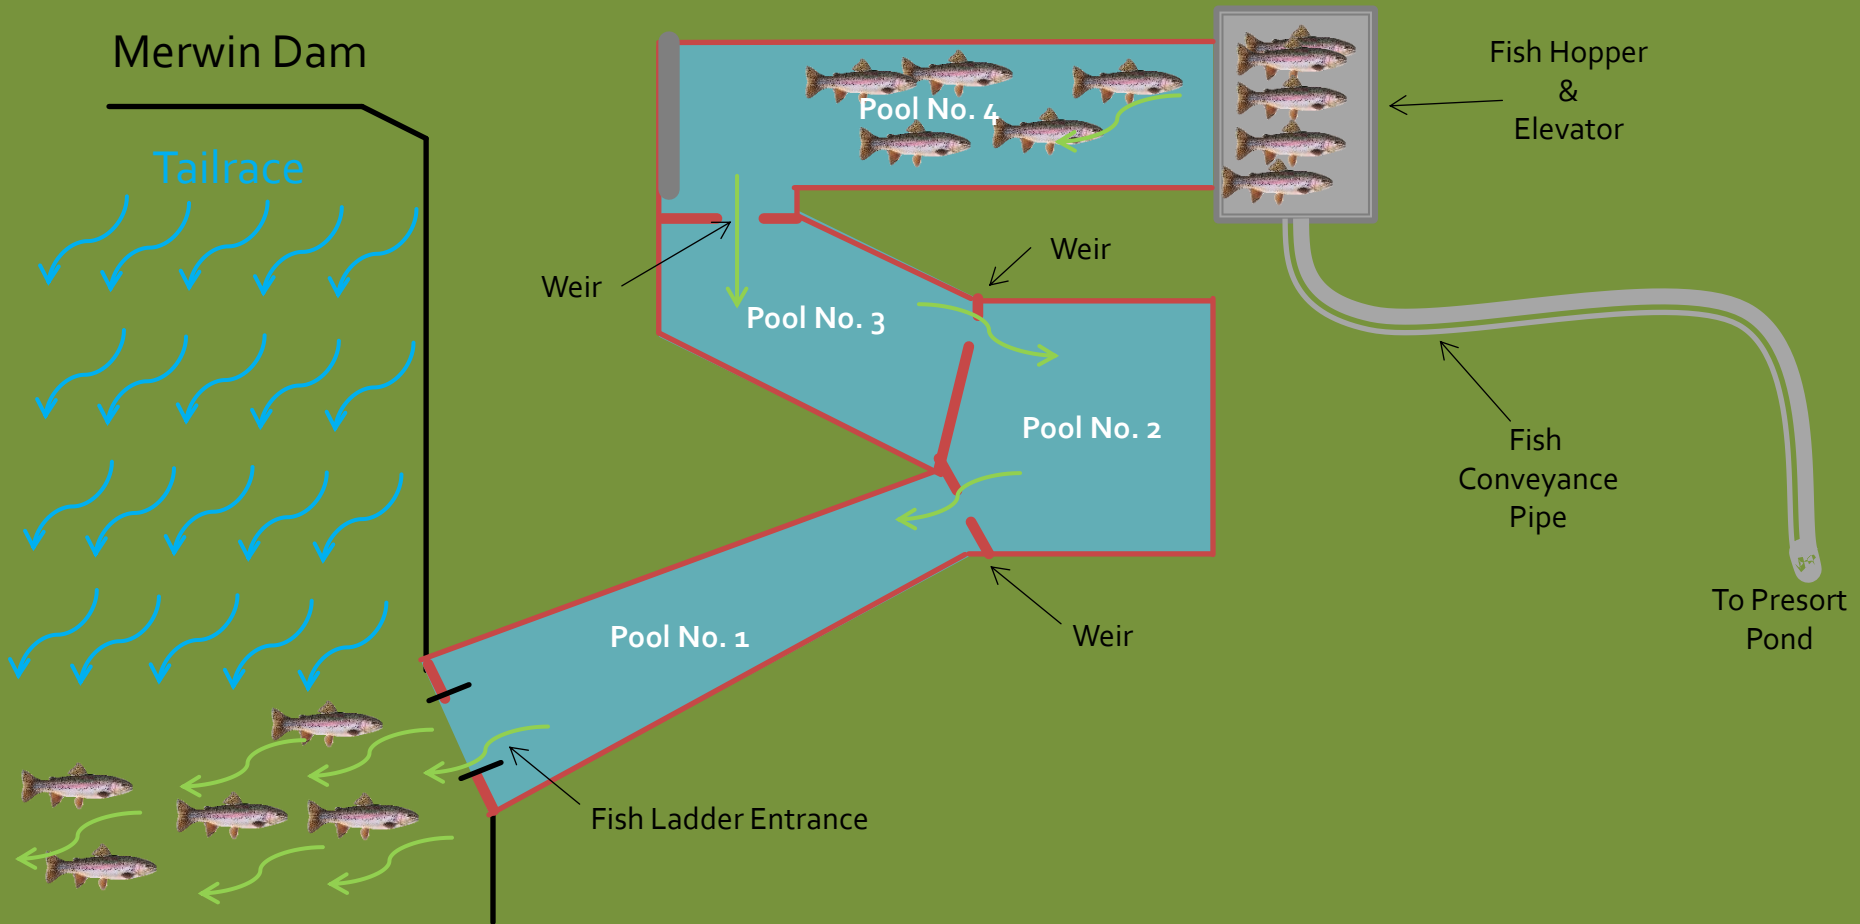

# Merwin Adult Telemetry Study - 2016

## Winter Steelhead

Number Tagged	Entered Tailrace	Entered Trap	Captured
136	132	108 (82%)	85 (64%)

\* Preliminary data through May 11<sup>th</sup>

# Merwin Fish Ladder and Conveyance System

# Daily Collection Numbers – Merwin Trap